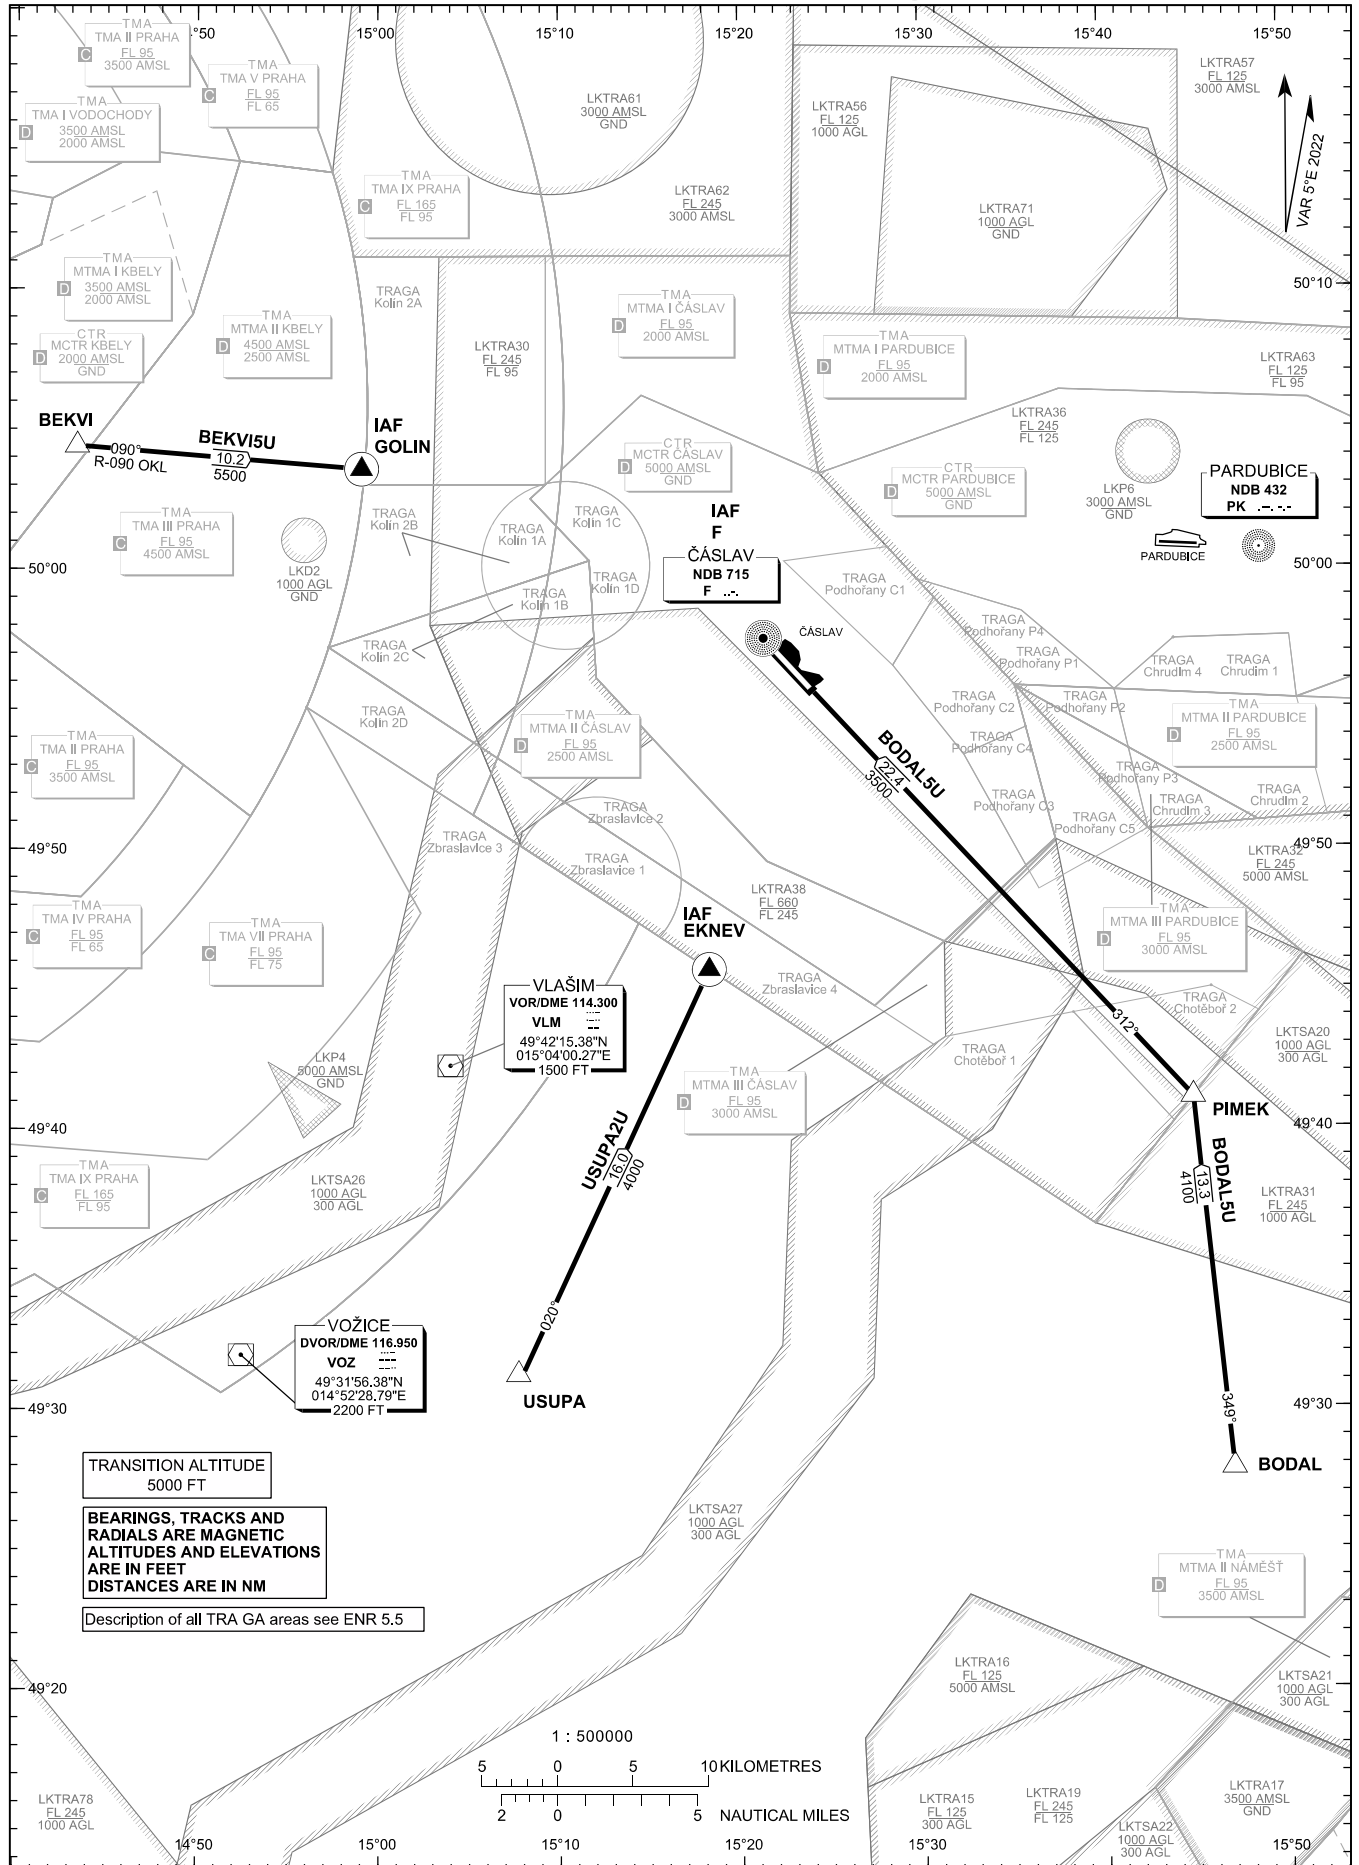

**RNAV STANDARD
ARRIVAL CHART
INSTRUMENT (STAR) - ICAO**

ČÁSLAV RADAR	130.280
ČÁSLAV TOWER	308.875 (reserve)
ČÁSLAV PRECISION	123.300 (reserve)

**ČÁSLAV (LKCV)
STAR RNAV RWY 13**

TRANSITION ALTITUDE
5000 FT

BEARINGS, TRACKS AND
RADIALS ARE MAGNETIC
ALTITUDES AND ELEVATIONS
ARE IN FEET
DISTANCES ARE IN NM

Description of all TRA GA areas see ENR 5.5

CHANGE : chart revision