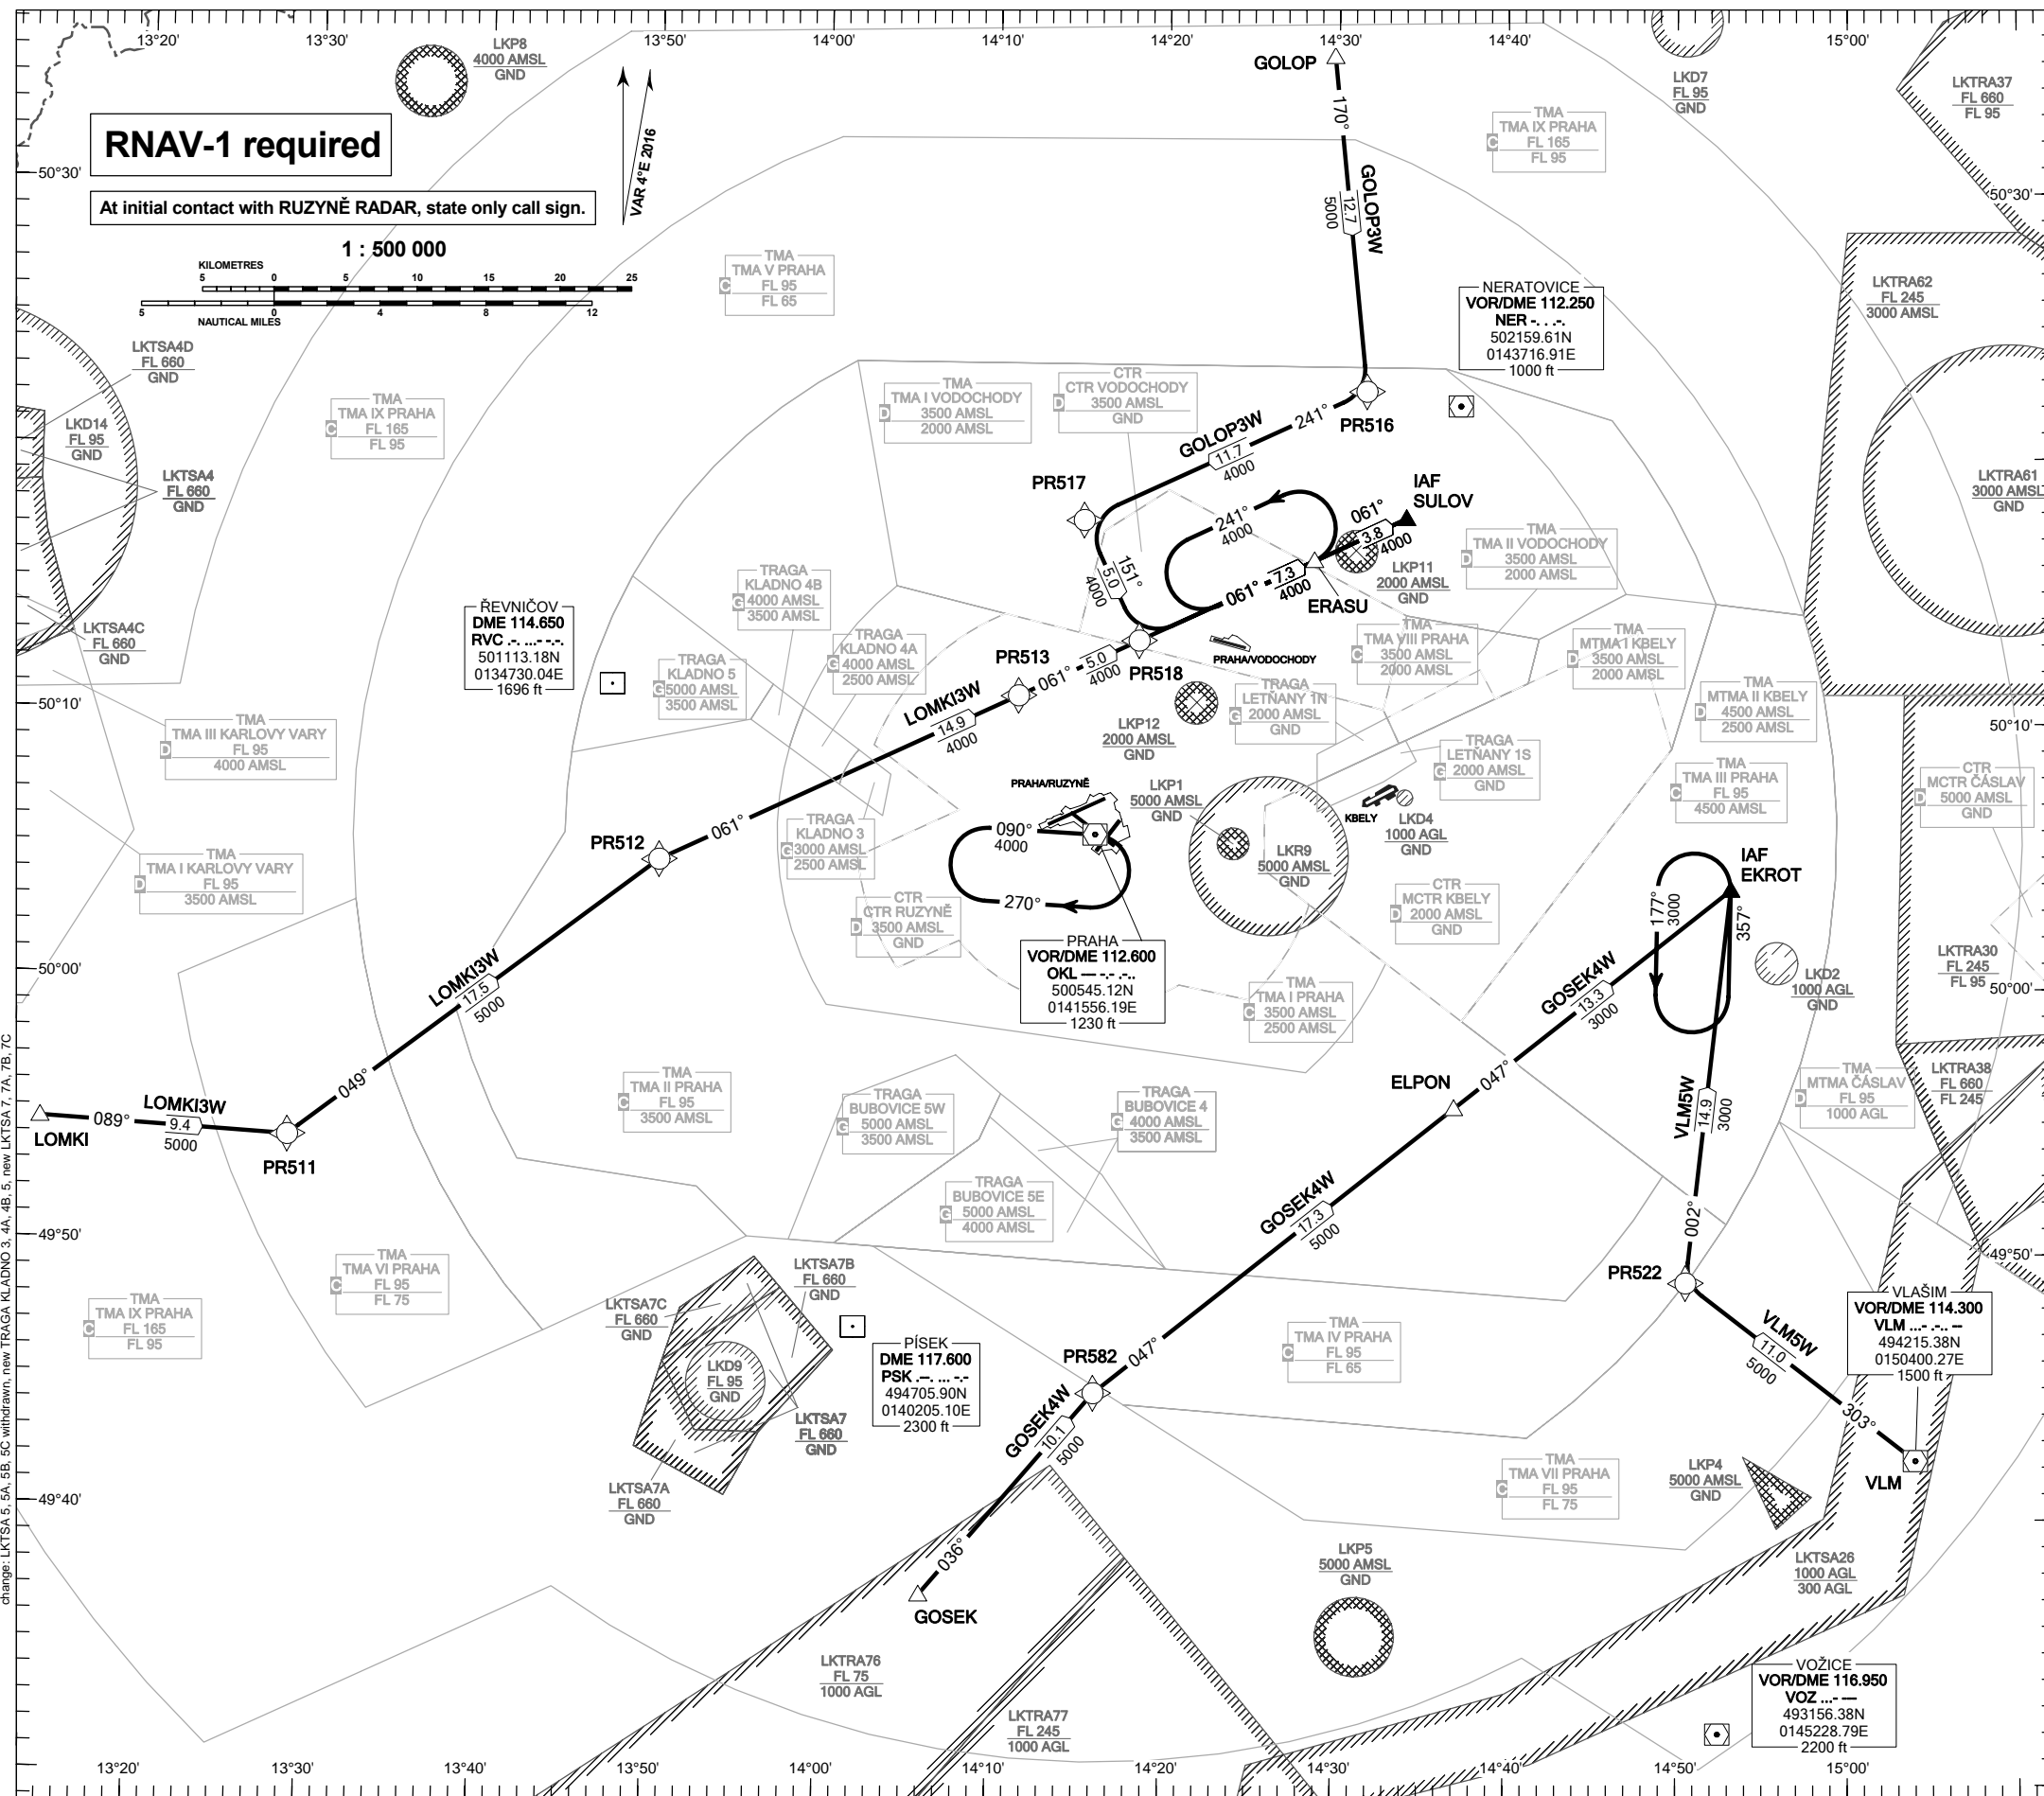

**RNAV STANDARD ARRIVAL CHART - INSTRUMENT  
(STAR) - ICAO**

**KBELY  
RNAV STAR RWY 24**

**RNAV-1 required**

At initial contact with RUZYŇĚ RADAR, state only call sign.

KBELY APPROACH / RADAR	124.680
	291.050 (reserve)
KBELY TOWER	120.880
	134.730 (reserve)
KBELY PRECISION	126.760
	123.300 (reserve)
	315.000 (reserve)

BEARINGS, TRACKS AND RADIALS ARE MAGNETIC  
ALTITUDES AND ELEVATIONS ARE IN FEET  
DISTANCES ARE IN NM

TRANSITION ALTITUDE  
5000