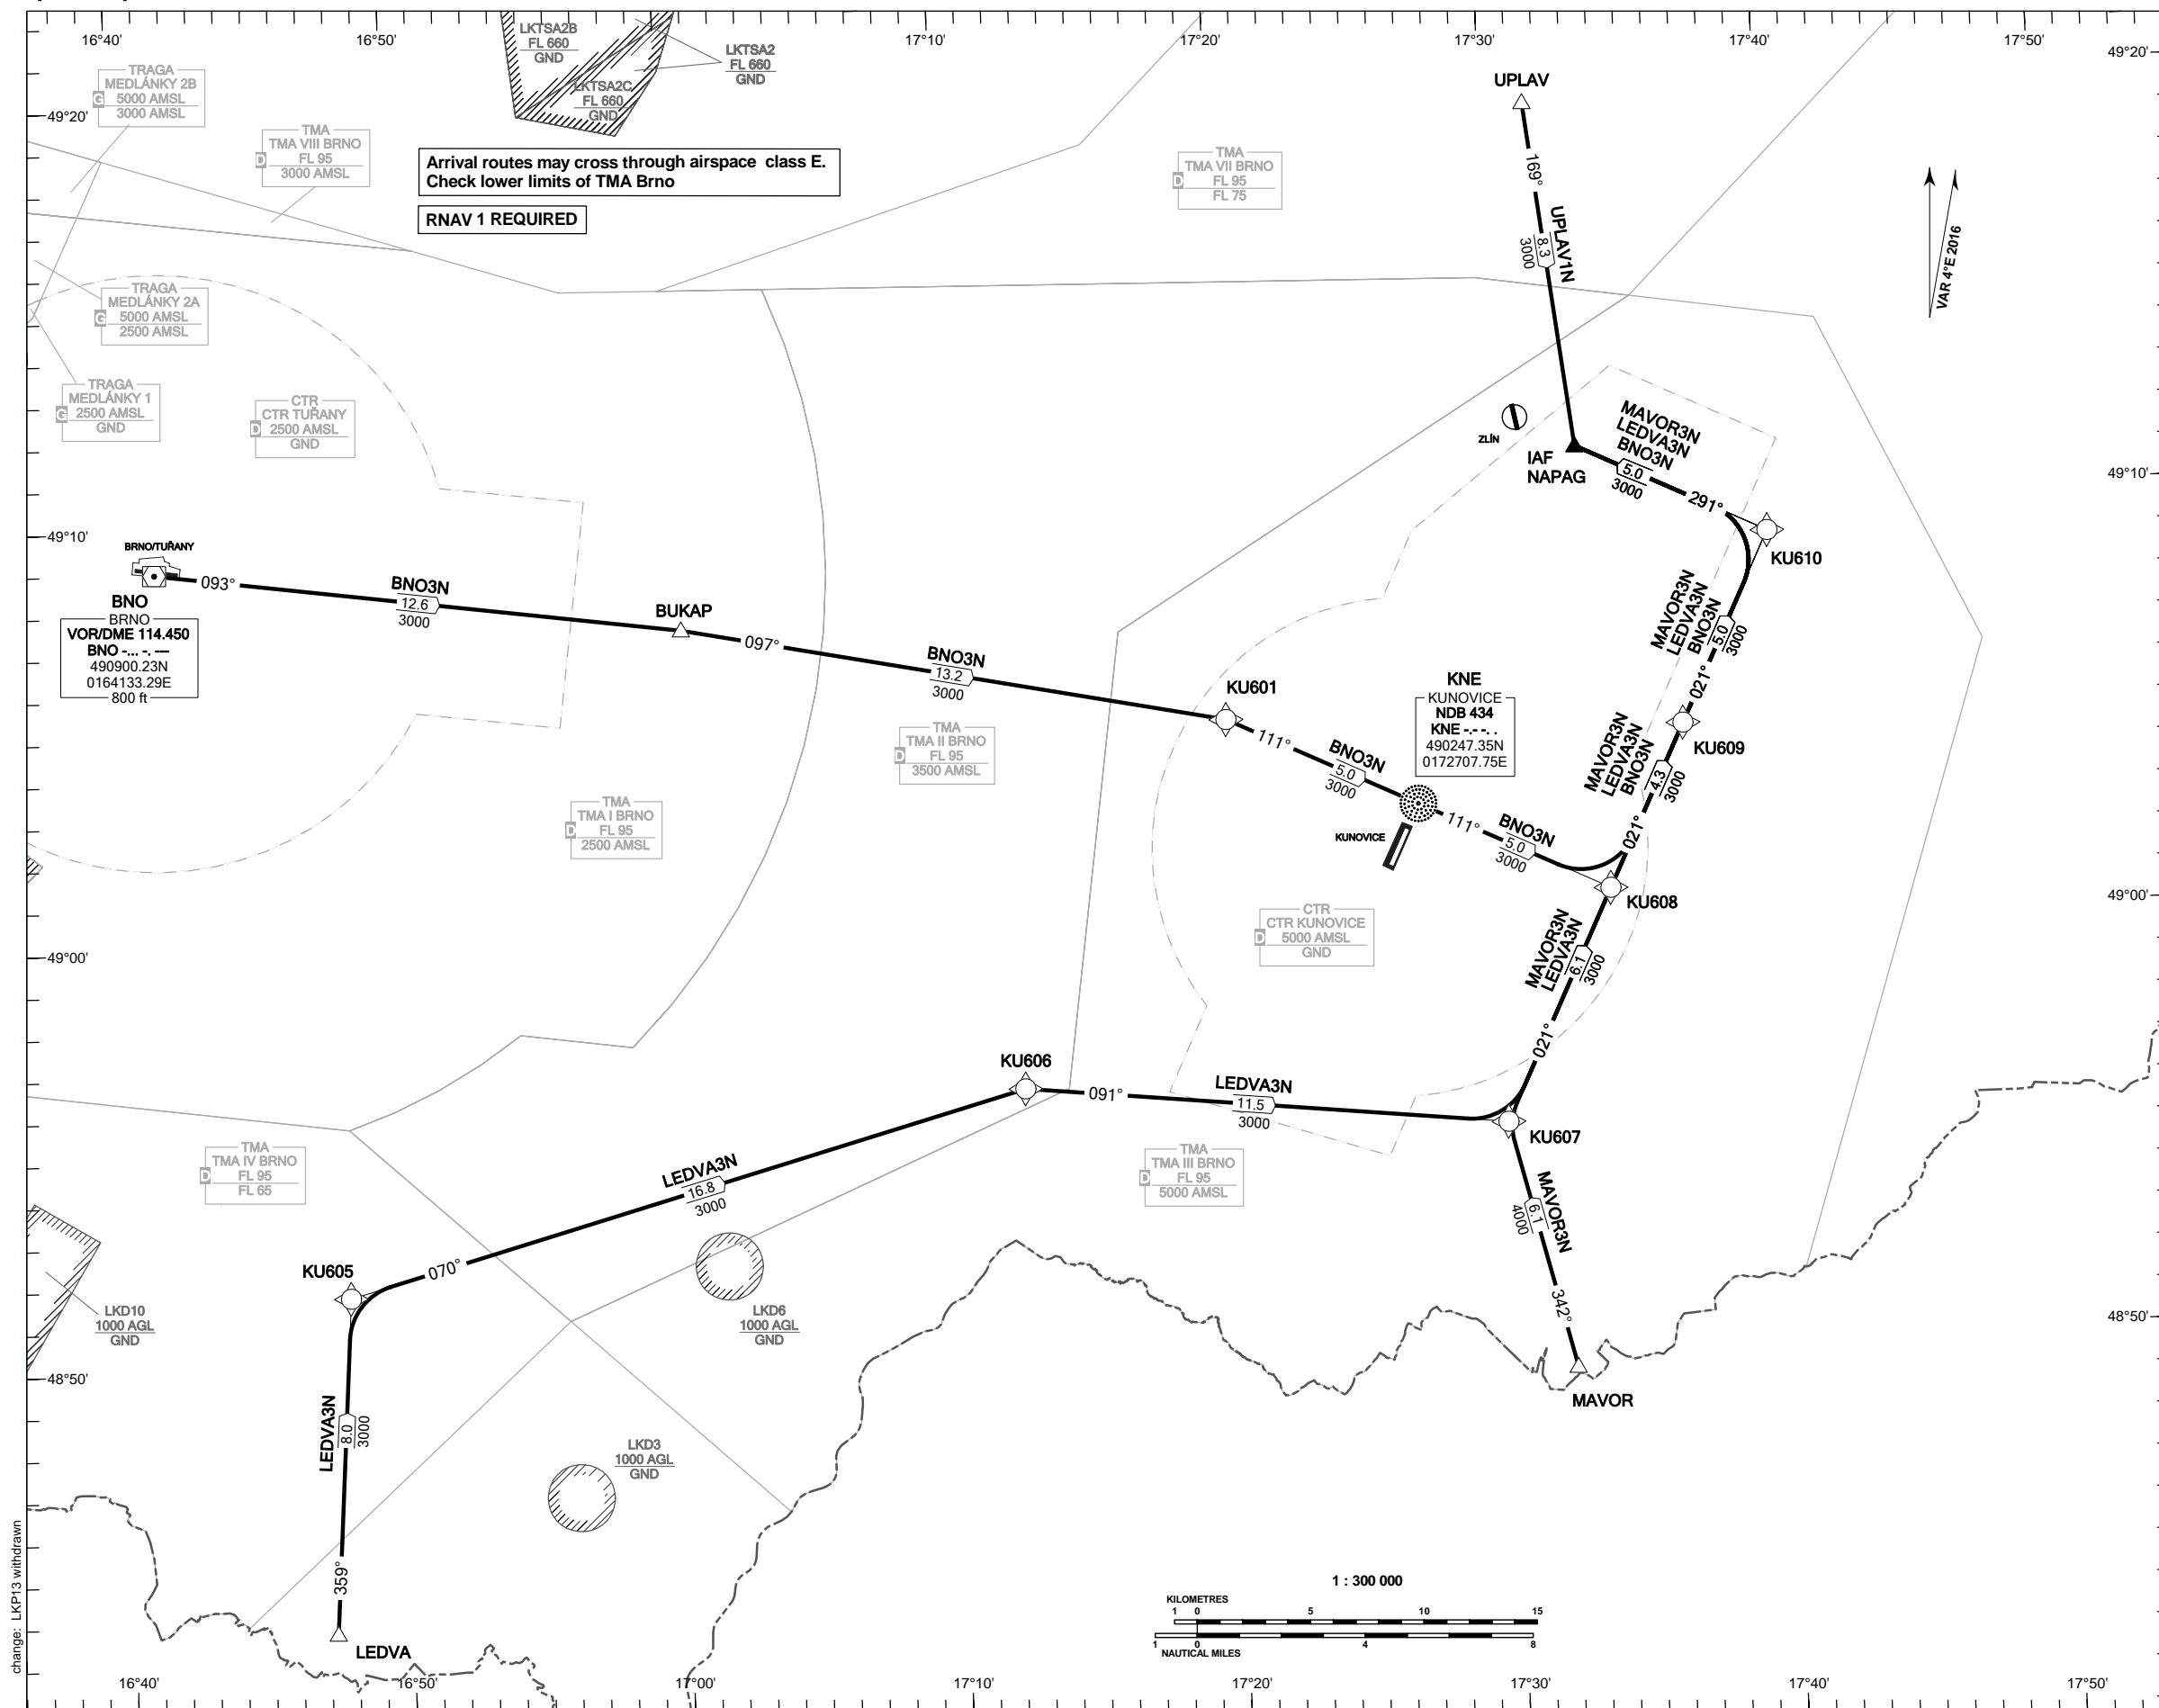

RNAV STANDARD ARRIVAL CHART INSTRUMENT

KUNOVICE

(STAR) - ICAO

RNAV STAR RWY 20C

BRNO APPROACH / RADAR	127.350
KUNOVICE TOWER	120.555
EMERGENCY FREQ	120.105
	121.500

BEARINGS, TRACKS AND RADIALS ARE MAGNETIC
ALTITUDES AND ELEVATIONS ARE IN FEET
DISTANCES ARE IN NM

TRANSITION ALTITUDE
5000