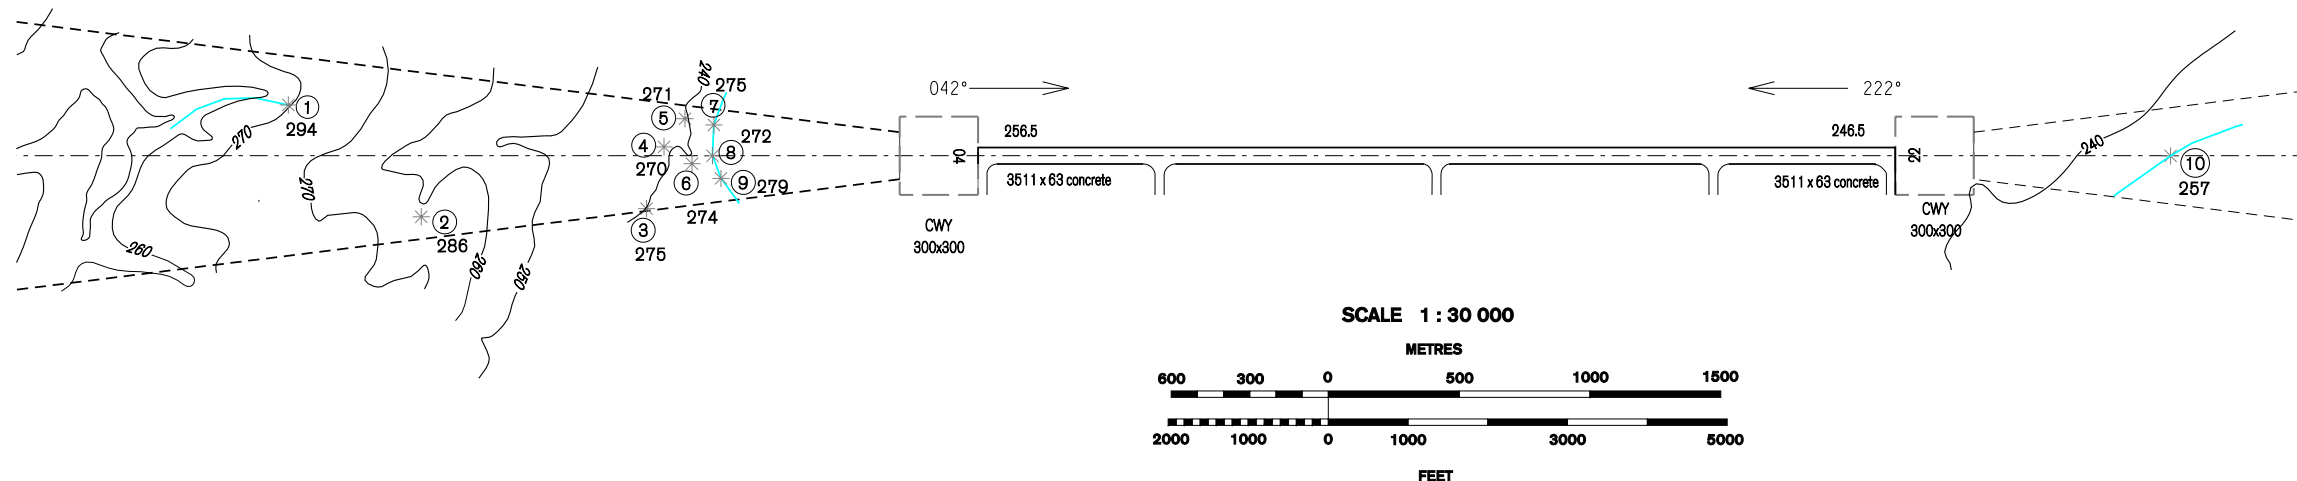

AERODROME OBSTACLE CHART - ICAO
TYPE A (OPERATING LIMITATIONS)

OSTRAVA/Mošnov

RWY 04/22

DECLARED DISTANCES		
RWY 04		RWY 22
3511	TAKE - OFF RUN AVAILABLE	3511
3811	TAKE - OFF DISTANCE AVAILABLE	3811
3511	ACCELERATE STOP DISTANCE AVAILABLE	3511
3511	LANDING DISTANCE AVAILABLE	3511

LEGEND

IDENTIFICATION NUMBER	①
TREE AND SHRUB	*
ROAD	==
CONTOUR	800 670
TERRAIN PENETRATING OBSTRUCTION PLANE	

change: MAG VAR