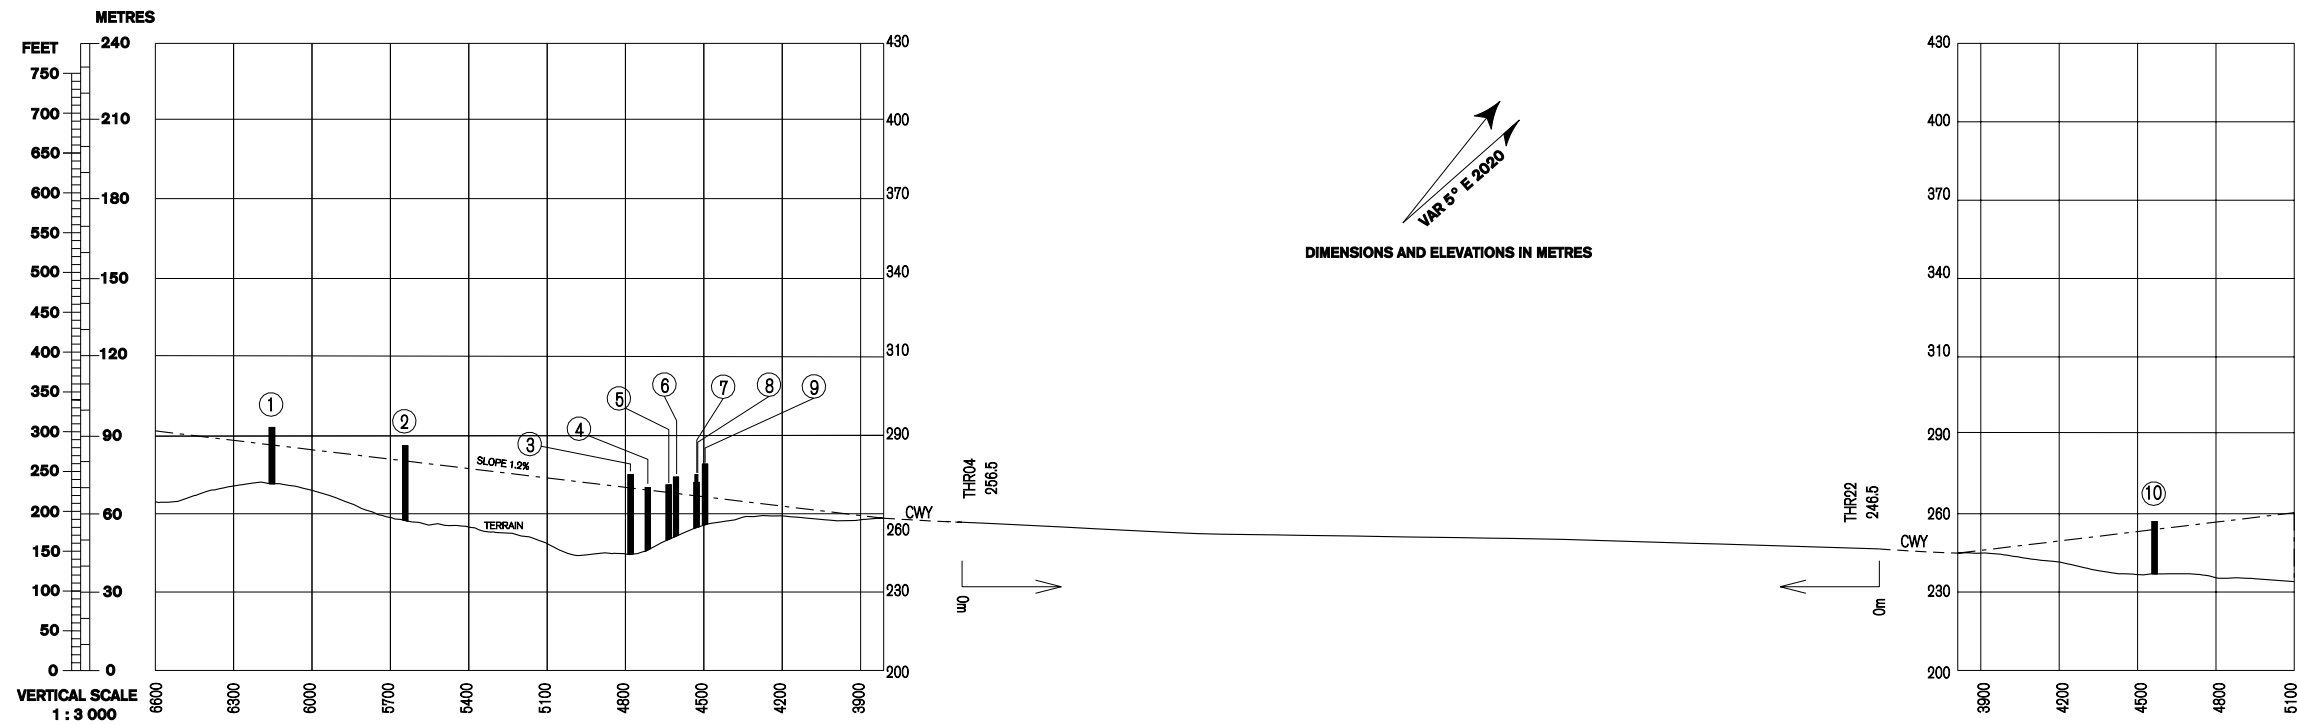

AERODROME OBSTACLE CHART - ICAO
TYPE A (OPERATING LIMITATIONS)

OSTRAVA/Mošnov

RWY 04/22

DECLARED DISTANCES		
RWY 04		RWY 22
3511	TAKE - OFF RUN AVAILABLE	3511
3811	TAKE - OFF DISTANCE AVAILABLE	3811
3511	ACCELERATE STOP DISTANCE AVAILABLE	3511
3511	LANDING DISTANCE AVAILABLE	3511

LEGEND

IDENTIFICATION NUMBER	①
TREE AND SHRUB	*
ROAD	==
CONTOUR	800 670
TERRAIN PENETRATING OBSTRUCTION PLANE	

change: MAG VAR