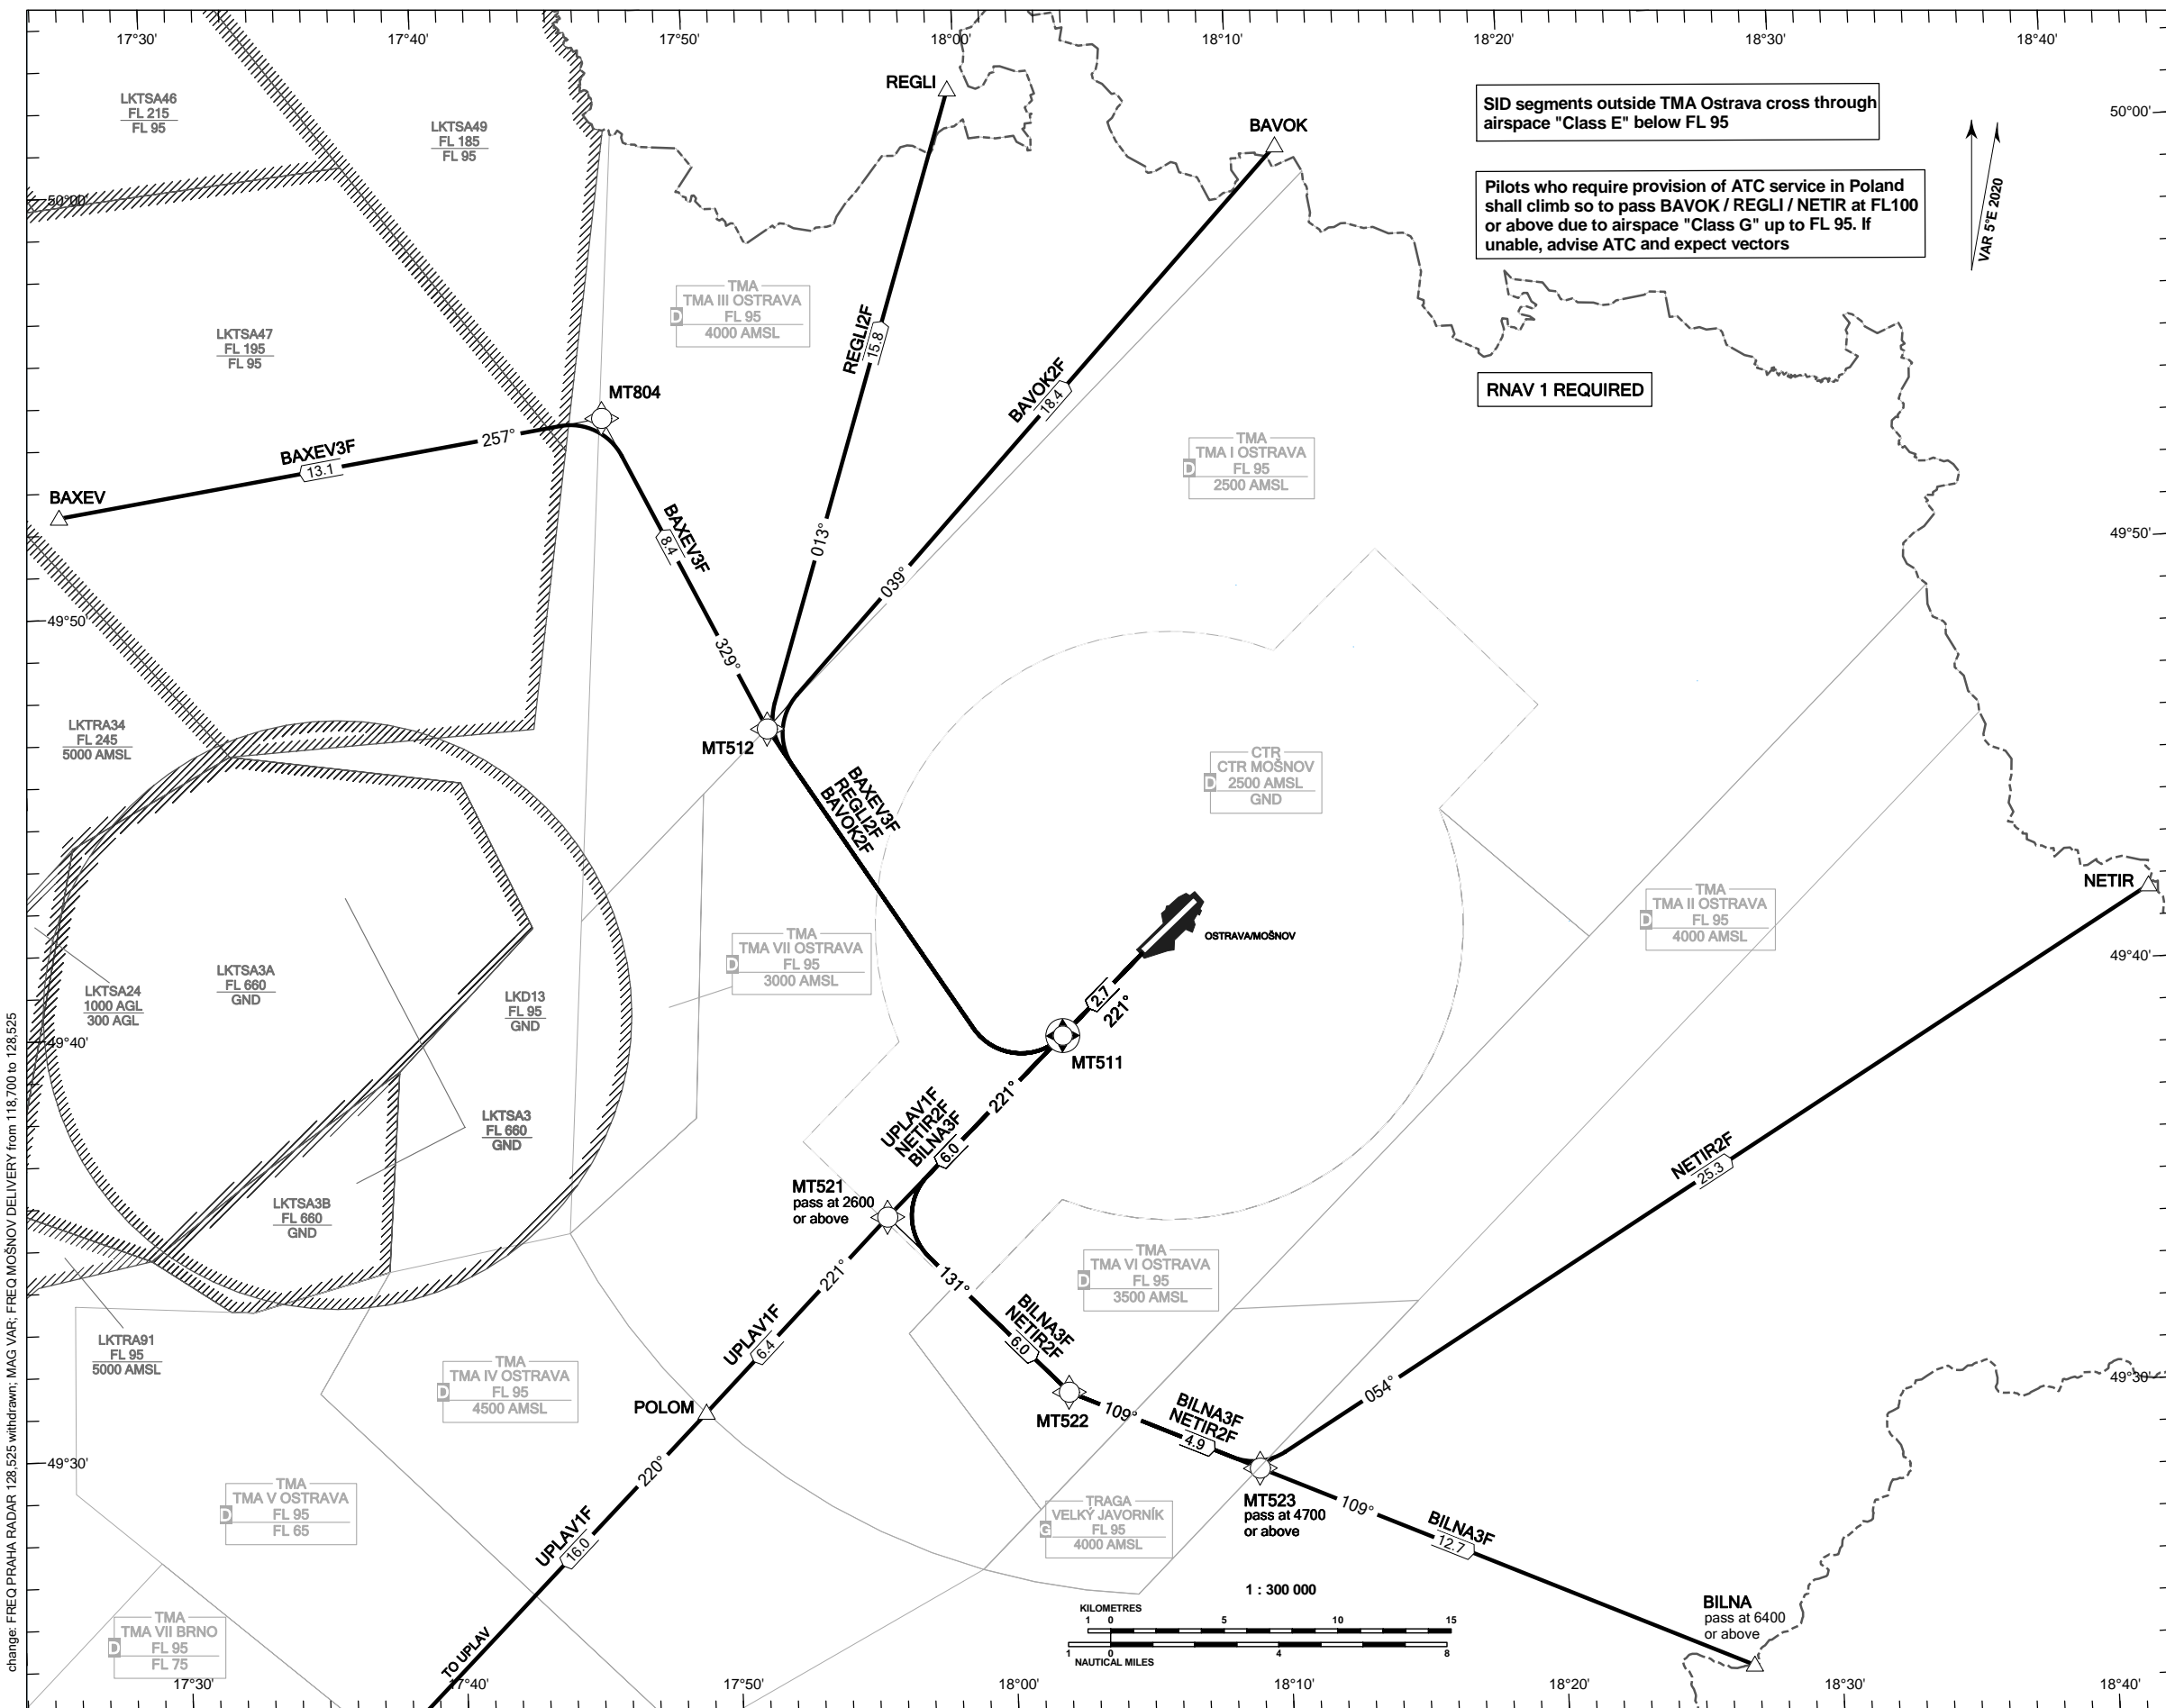

RNAV STANDARD DEPARTURE CHART INSTRUMENT

OSTRAVA/MOŠNOV

(SID) - ICAO

RNAV SID RWY 22

change FREQ PRAHA RADAR 128.525 withdrawn; MAG VAR; FREQ MOŠNOV DELIVERY from 118.700 to 128.525

PRAHA RADAR	119.375
MOŠNOV DELIVERY	128.525
MOŠNOV TOWER	120.805
MOŠNOV ATIS	118.055
EMERGENCY FREQ	121.500

BEARINGS, TRACKS AND RADIALS ARE MAGNETIC
ALTITUDES AND ELEVATIONS ARE IN FEET
DISTANCES ARE IN NM

TRANSITION ALTITUDE
5000