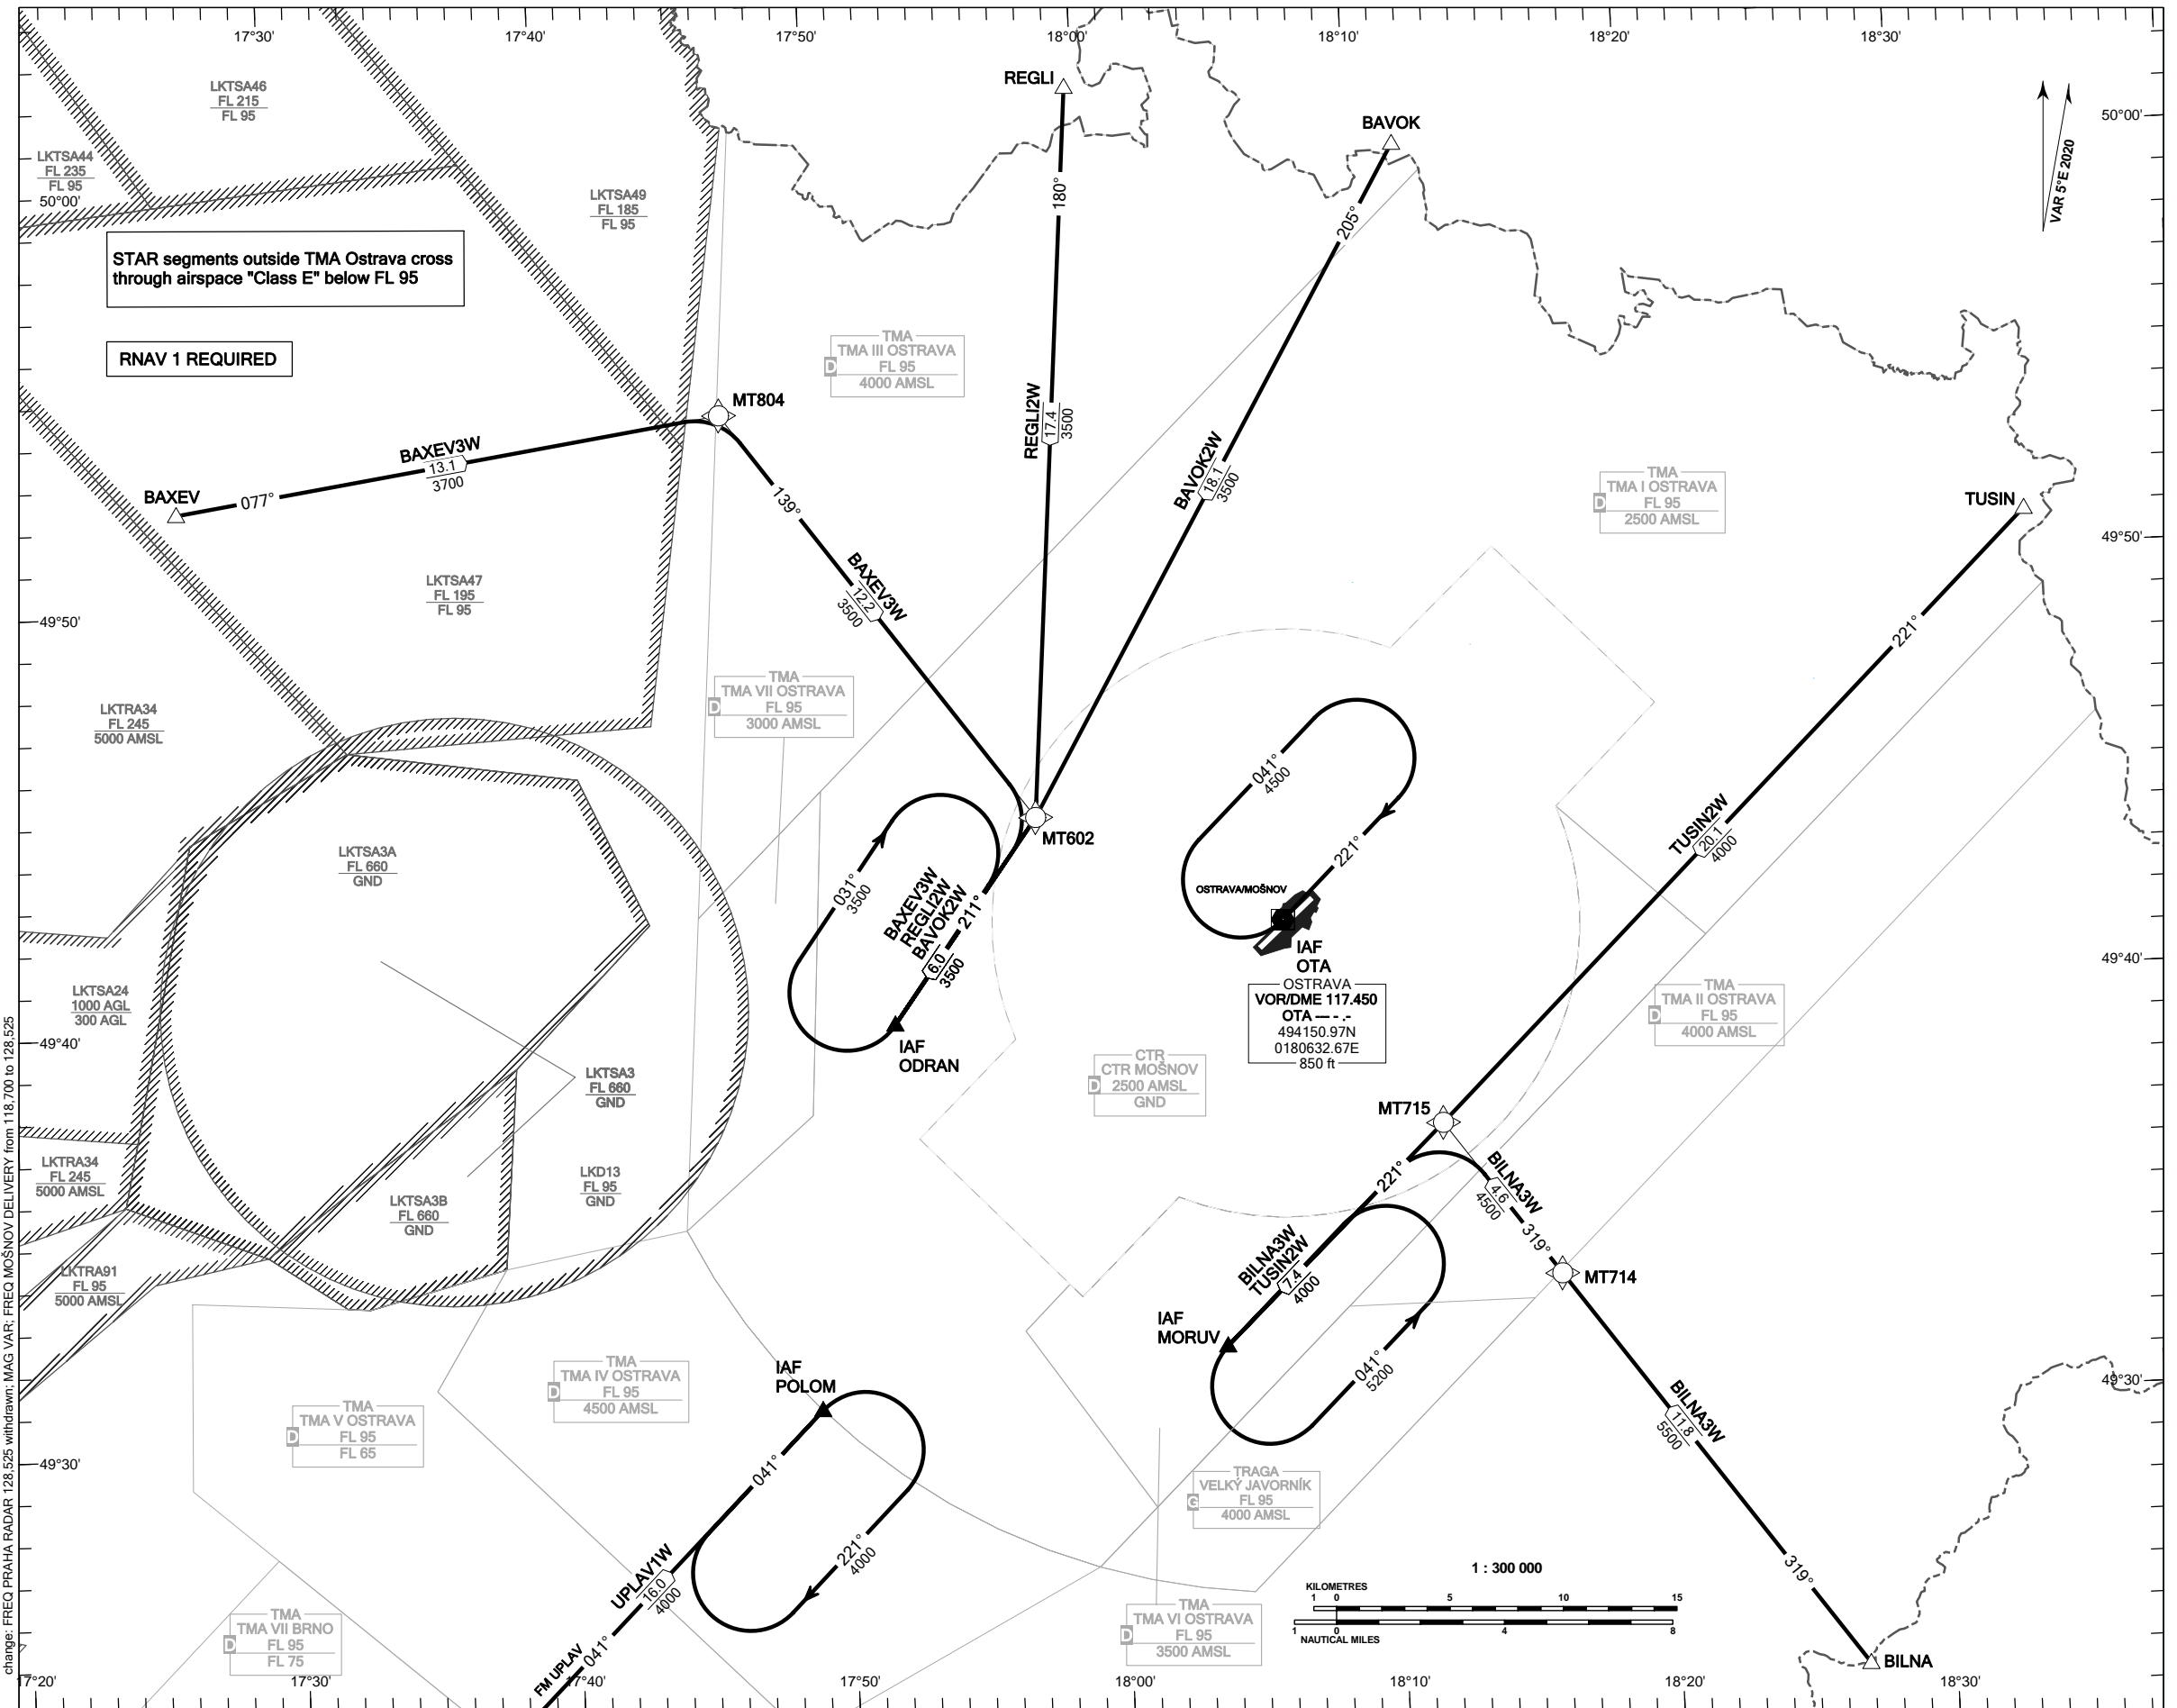

RNAV STANDARD ARRIVAL CHART INSTRUMENT
(STAR) - ICAO

OSTRAVA/MOŠNOV
RNAV STAR RWY 04

PRAHA RADAR	119.375
MOŠNOV DELIVERY	128.525
MOŠNOV TOWER	120.805
MOŠNOV ATIS	118.055
EMERGENCY FREQ	121.500

BEARINGS, TRACKS AND RADIALS ARE MAGNETIC
ALTITUDES AND ELEVATIONS ARE IN FEET
DISTANCES ARE IN NM

TRANSITION ALTITUDE
5000