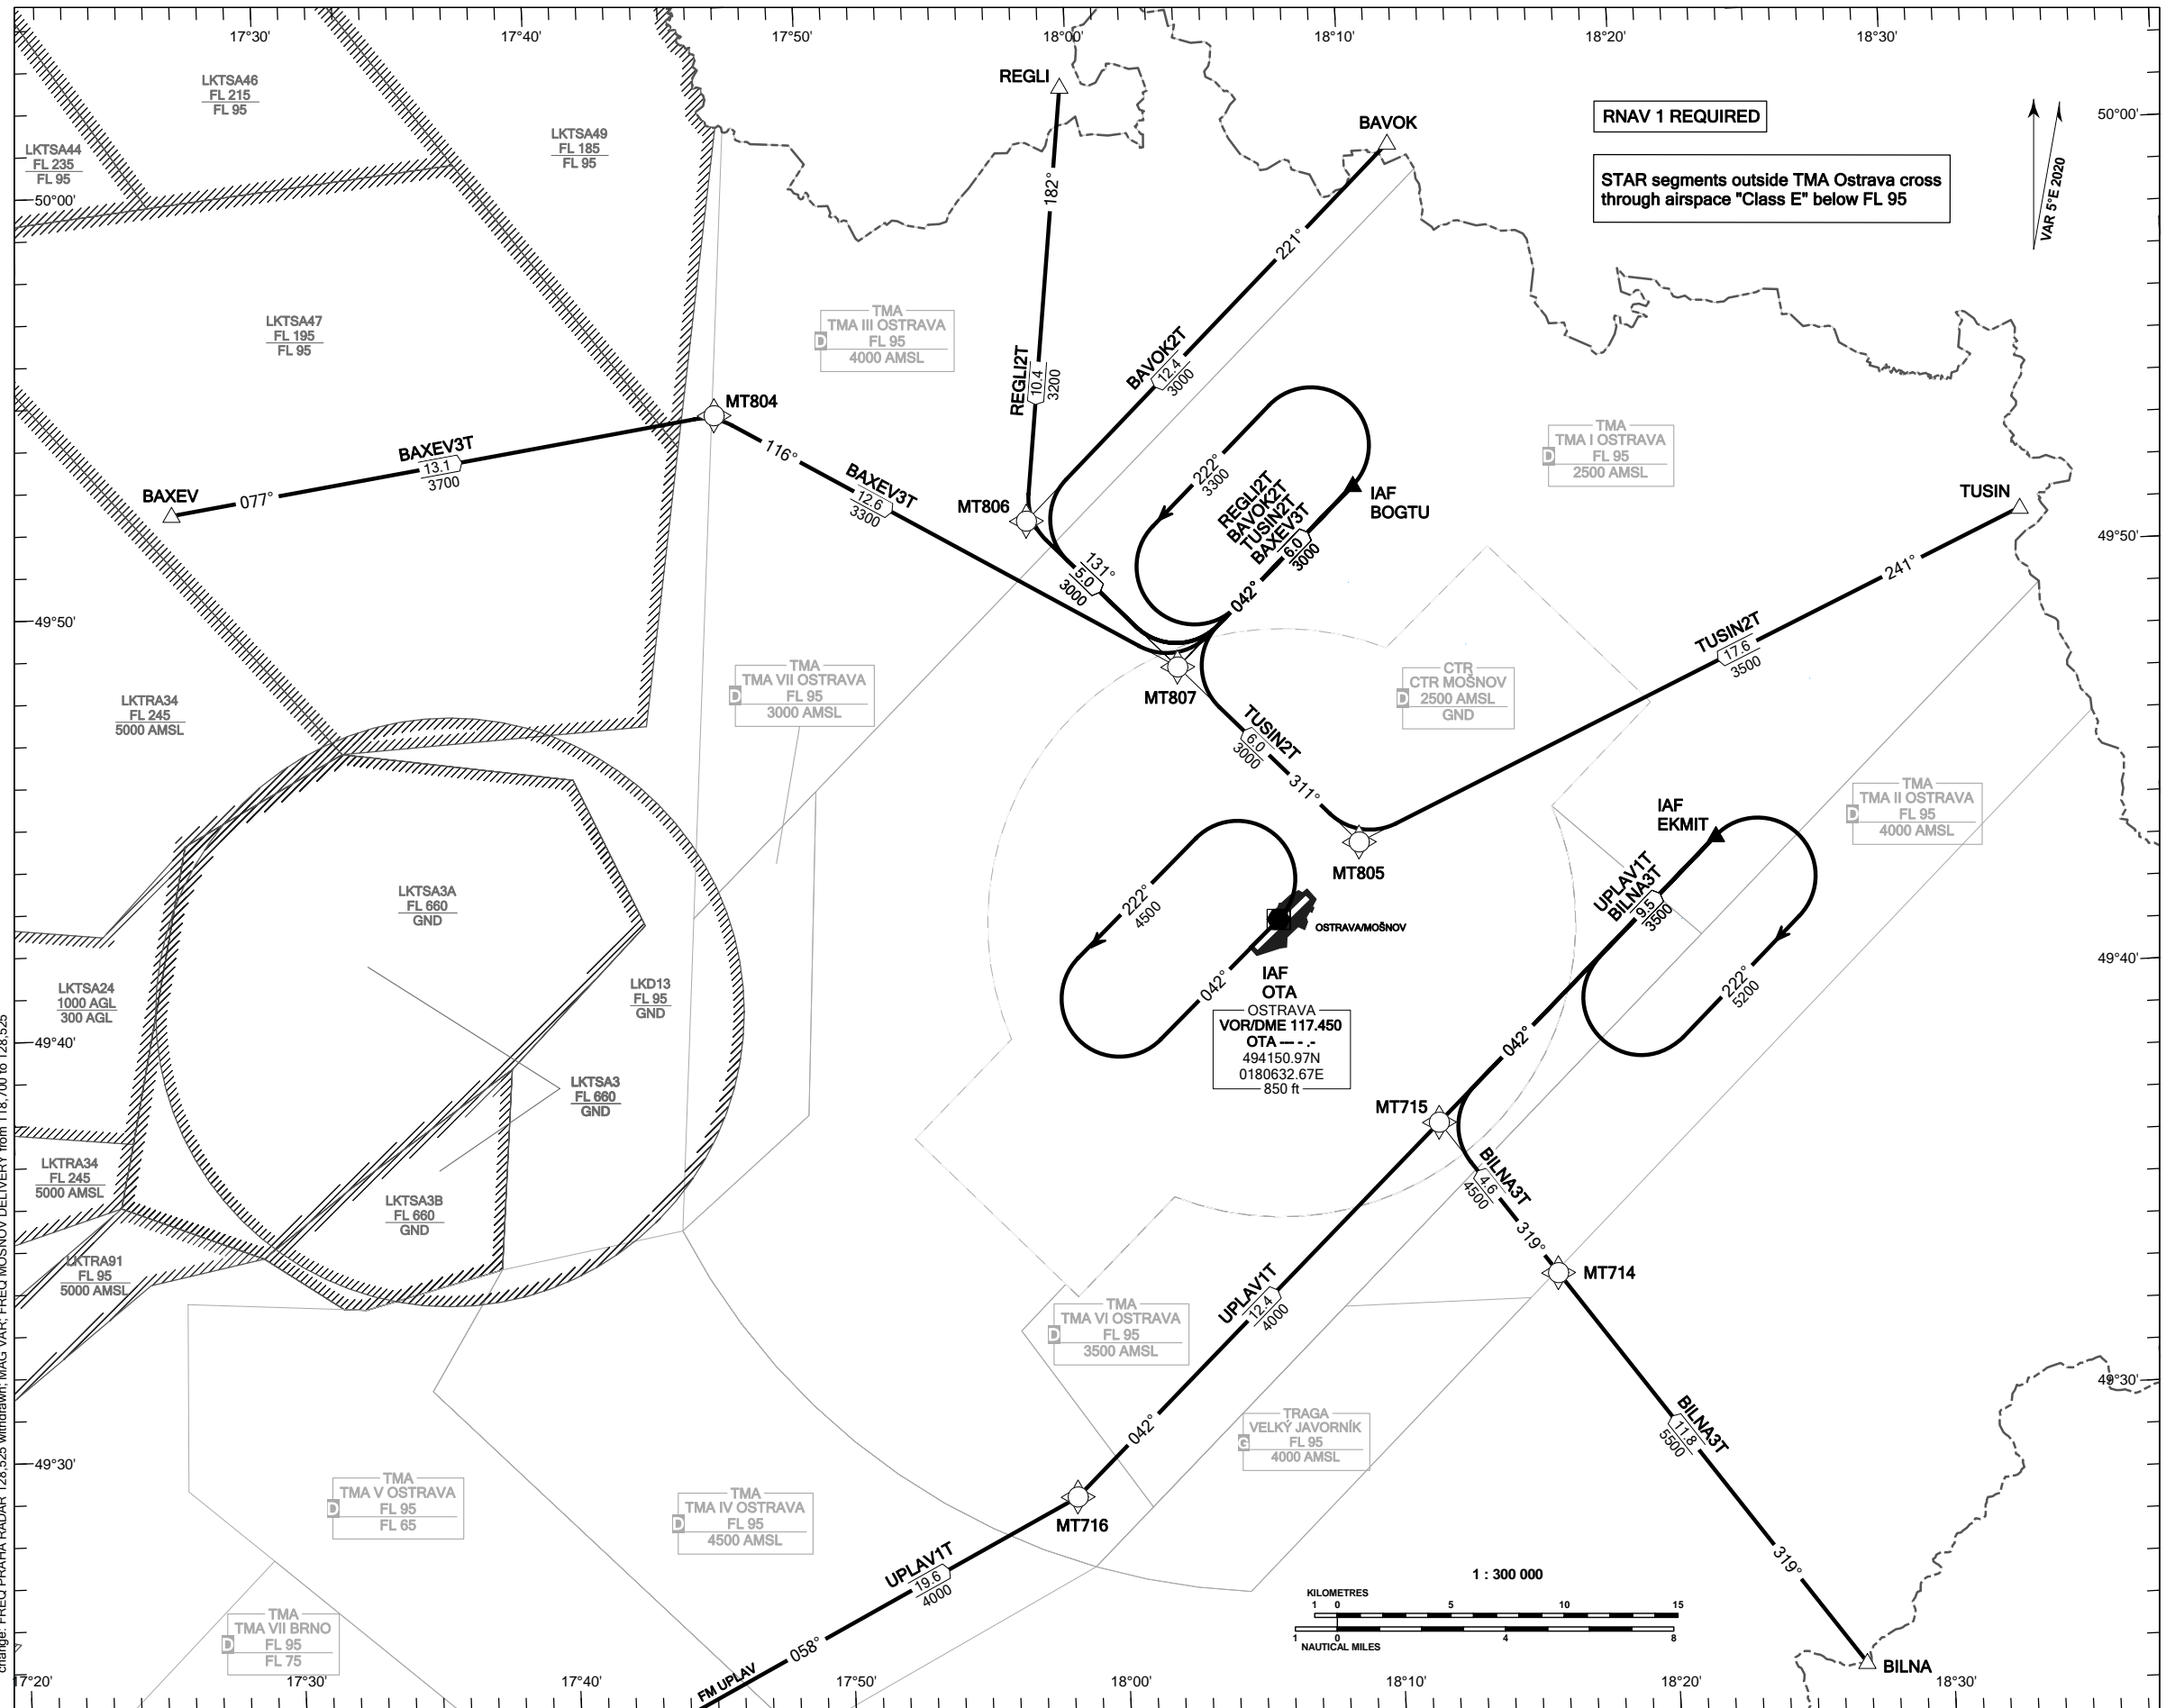

RNAV STANDARD ARRIVAL CHART INSTRUMENT
(STAR) - ICAO

OSTRAVA/MOŠNOV
RNAV STAR RWY 22

PRAHA RADAR	119.375
MOŠNOV DELIVERY	128.525
MOŠNOV TOWER	120.805
MOŠNOV ATIS	118.055
EMERGENCY FREQ	121.500

BEARINGS, TRACKS AND RADIALS ARE MAGNETIC
ALTITUDES AND ELEVATIONS ARE IN FEET
DISTANCES ARE IN NM

TRANSITION ALTITUDE
5000