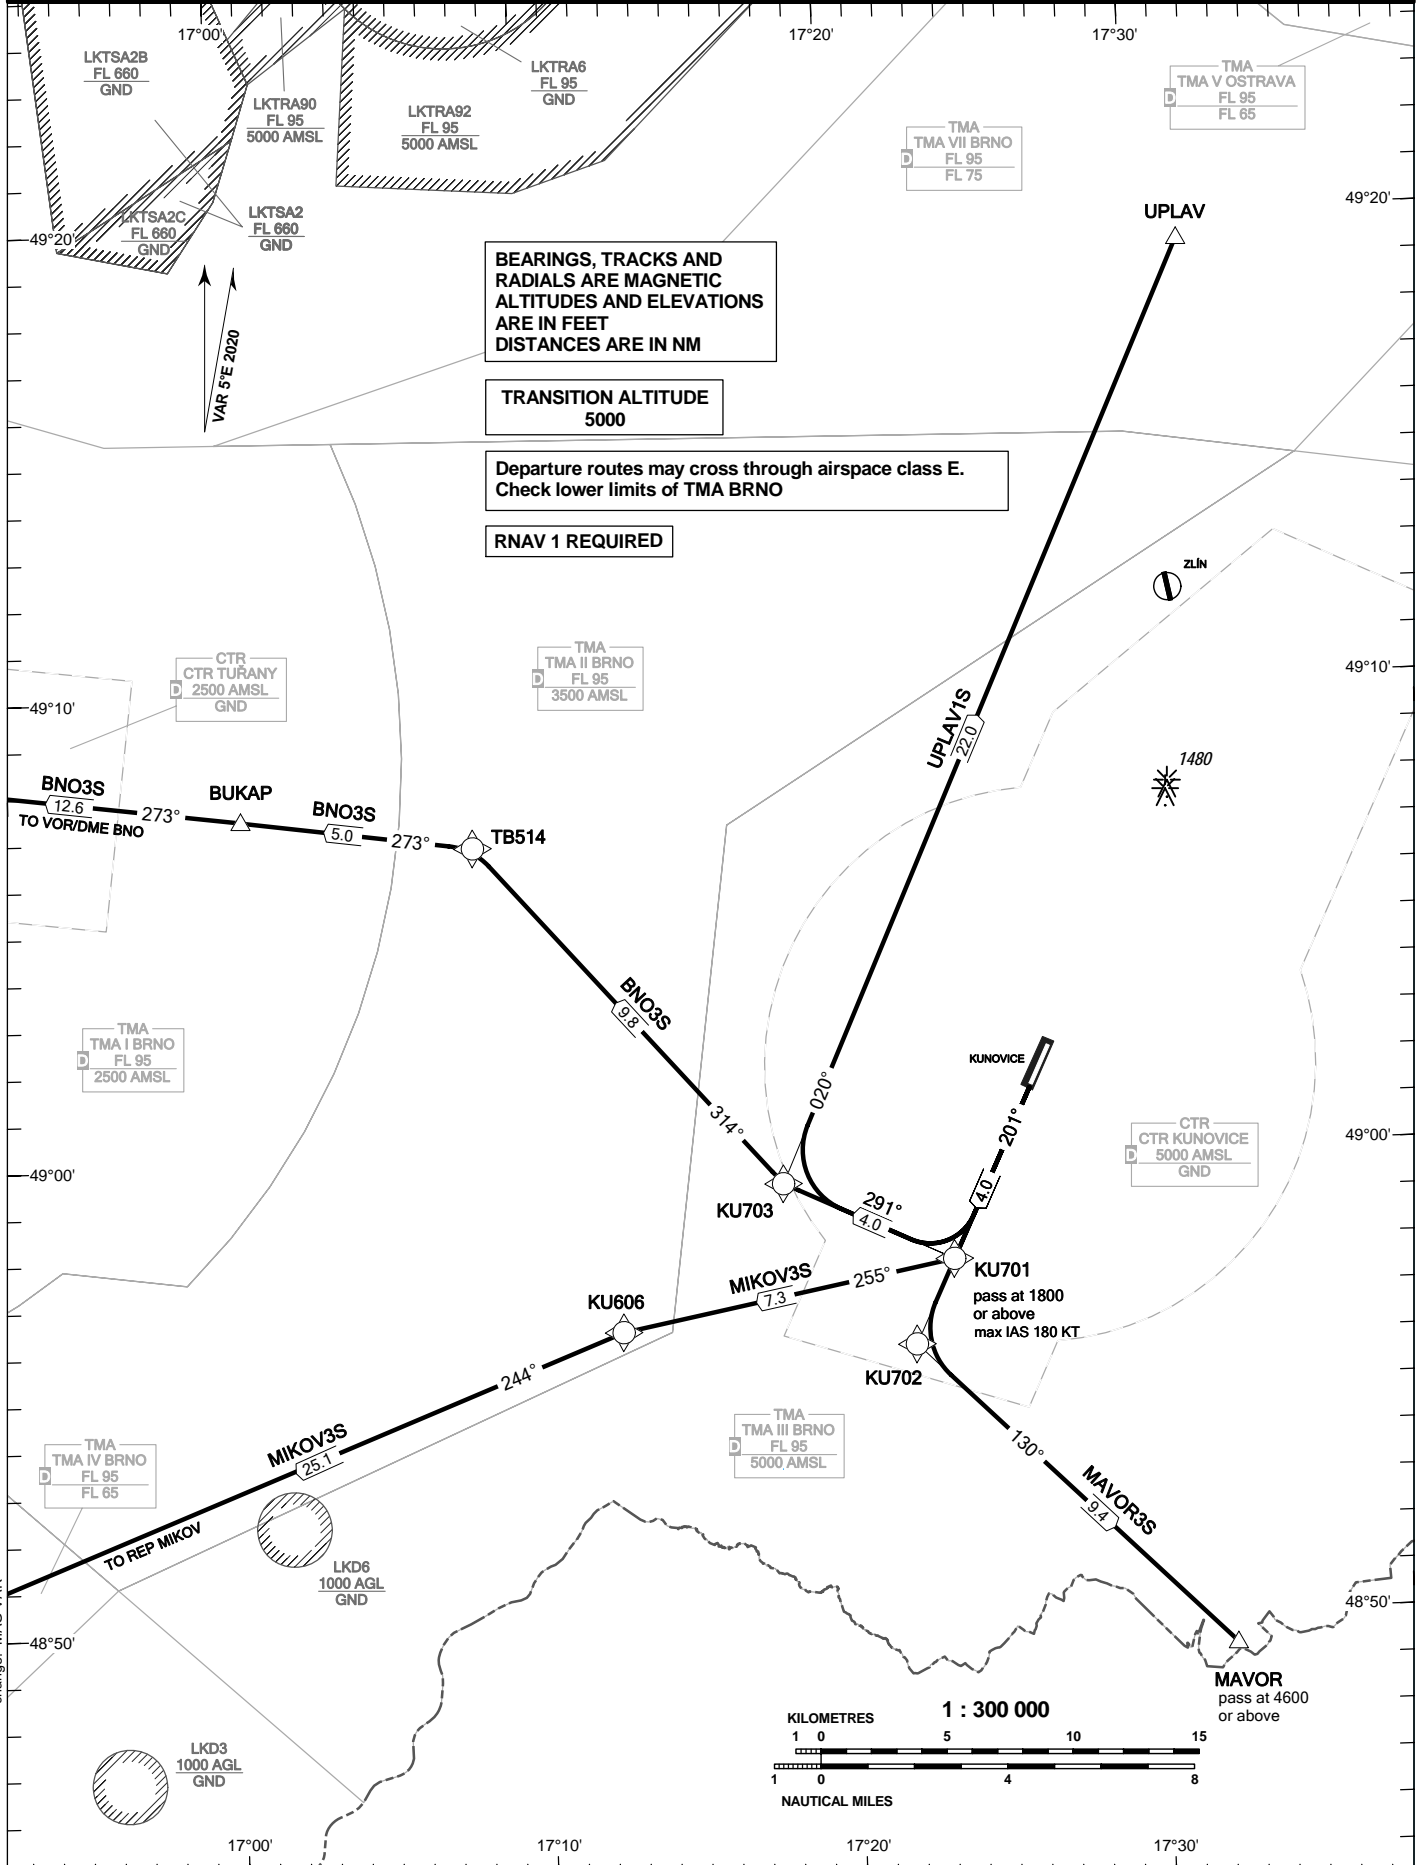

**RNAV STANDARD
DEPARTURE CHART
INSTRUMENT (SID) - ICAO**

PRAHA RADAR	127.350
KUNOVICE TOWER	120.105
EMERGENCY FREQ	121.500

MSA L KNE

**KUNOVICE
RWY 20C**

change: MAG VAR