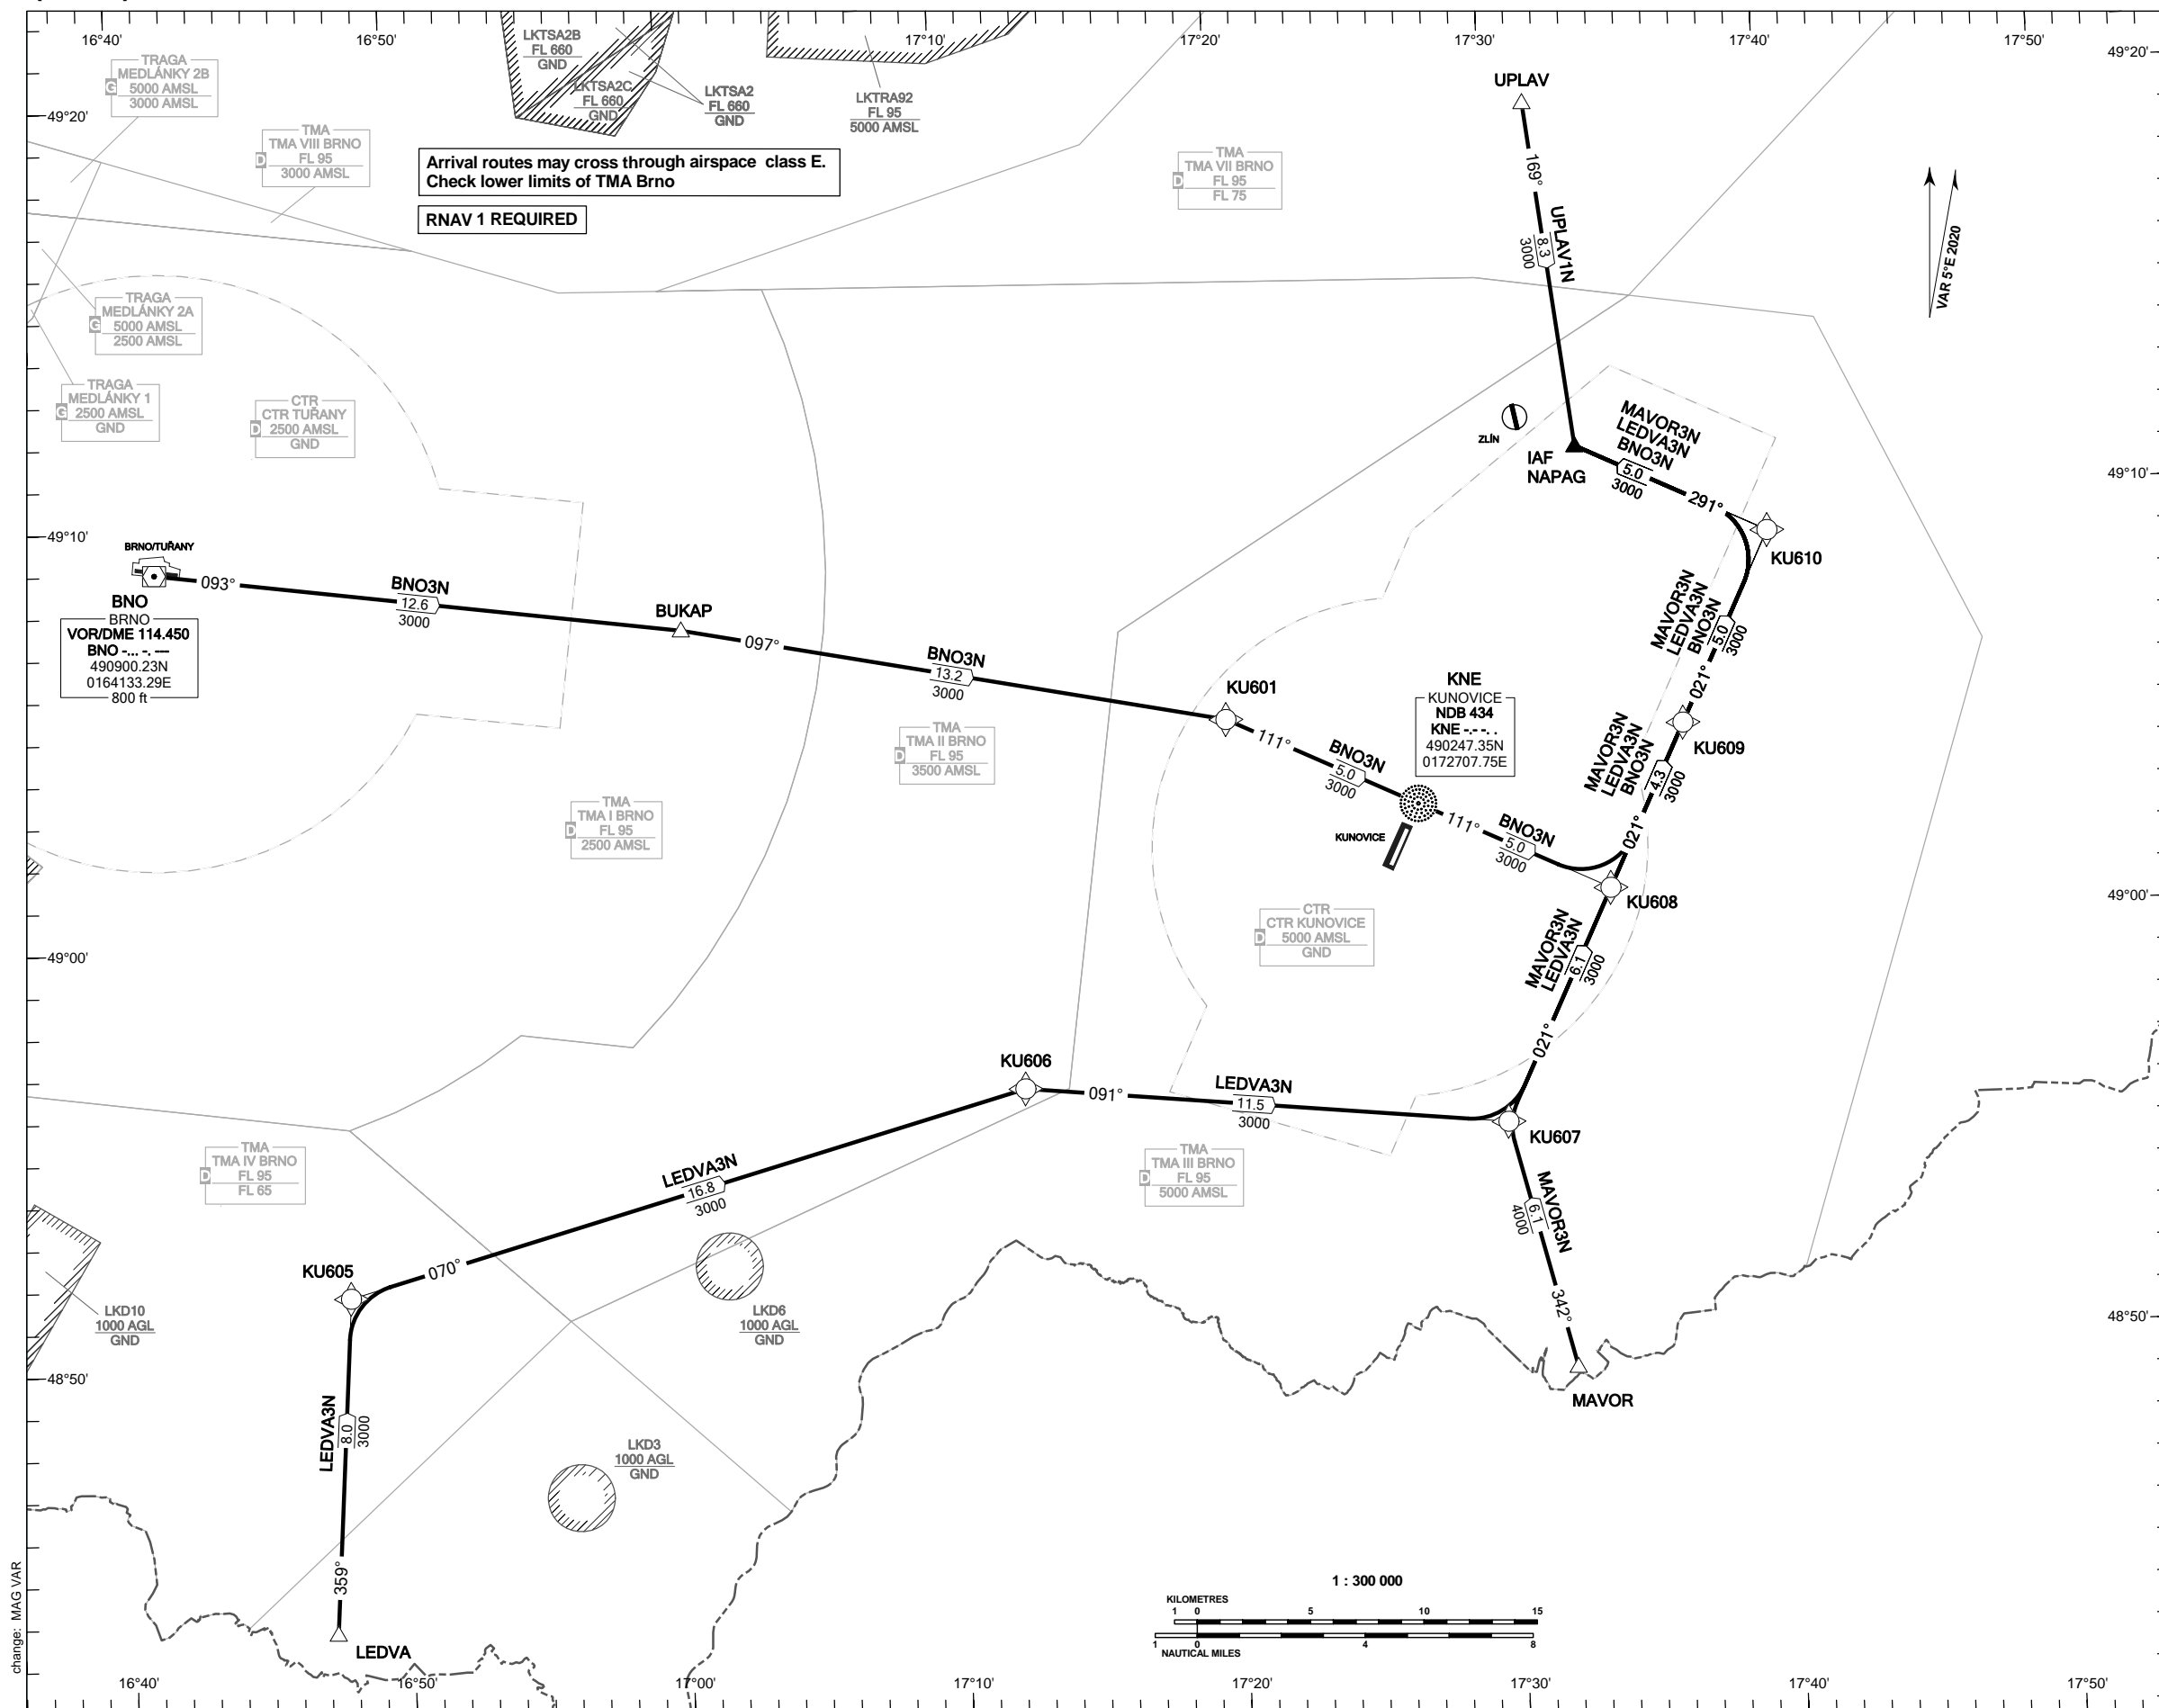

RNAV STANDARD ARRIVAL CHART INSTRUMENT

KUNOVICE

(STAR) - ICAO

RNAV STAR RWY 20C

PRAHA RADAR	127.350
KUNOVICE TOWER	120.105
EMERGENCY FREQ	121.500

BEARINGS, TRACKS AND RADIALS ARE MAGNETIC
ALTITUDES AND ELEVATIONS ARE IN FEET
DISTANCES ARE IN NM

TRANSITION ALTITUDE
5000