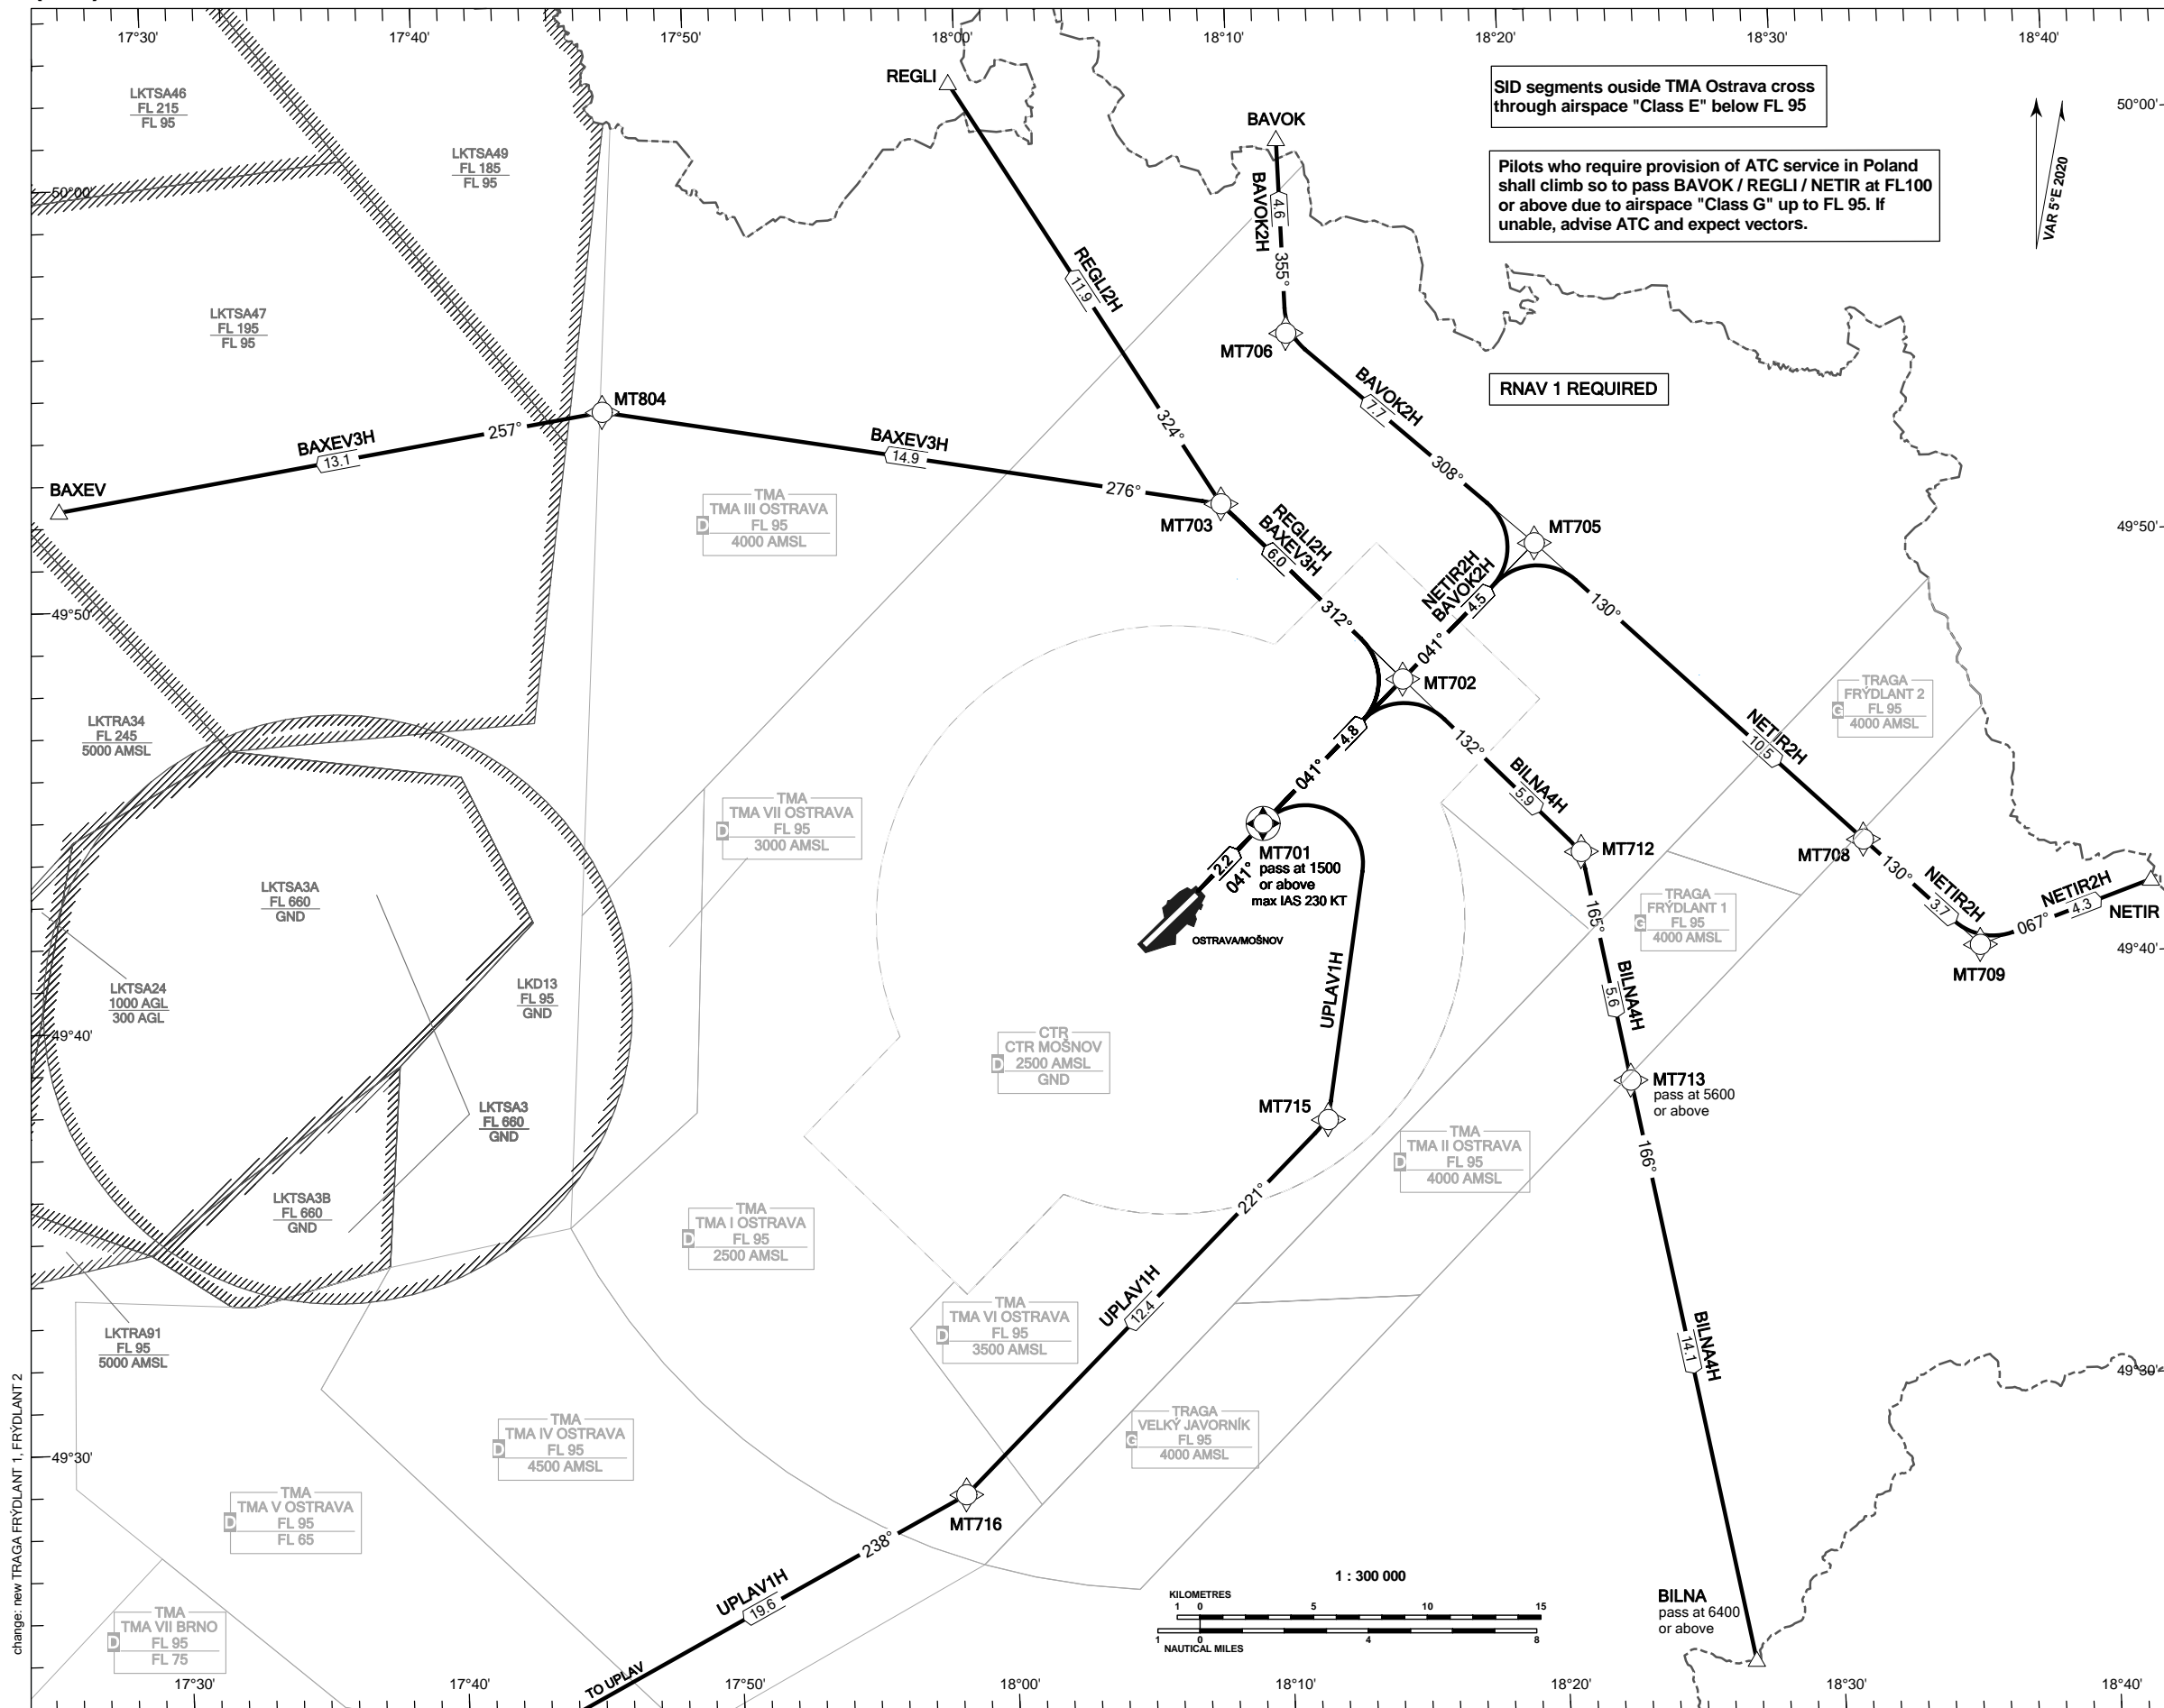

RNAV STANDARD DEPARTURE CHART INSTRUMENT

OSTRAVA/MOŠNOV

(SID) - ICAO

RNAV SID RWY 04

PRAHA RADAR	119.375
MOŠNOV DELIVERY	128.525
MOŠNOV TOWER	120.805
MOŠNOV ATIS	118.055
EMERGENCY FREQ	121.500

MSA
VOR/DME OTA

BEARINGS, TRACKS AND RADIALS ARE MAGNETIC
ALTITUDES AND ELEVATIONS ARE IN FEET
DISTANCES ARE IN NM

TRANSITION ALTITUDE
5000