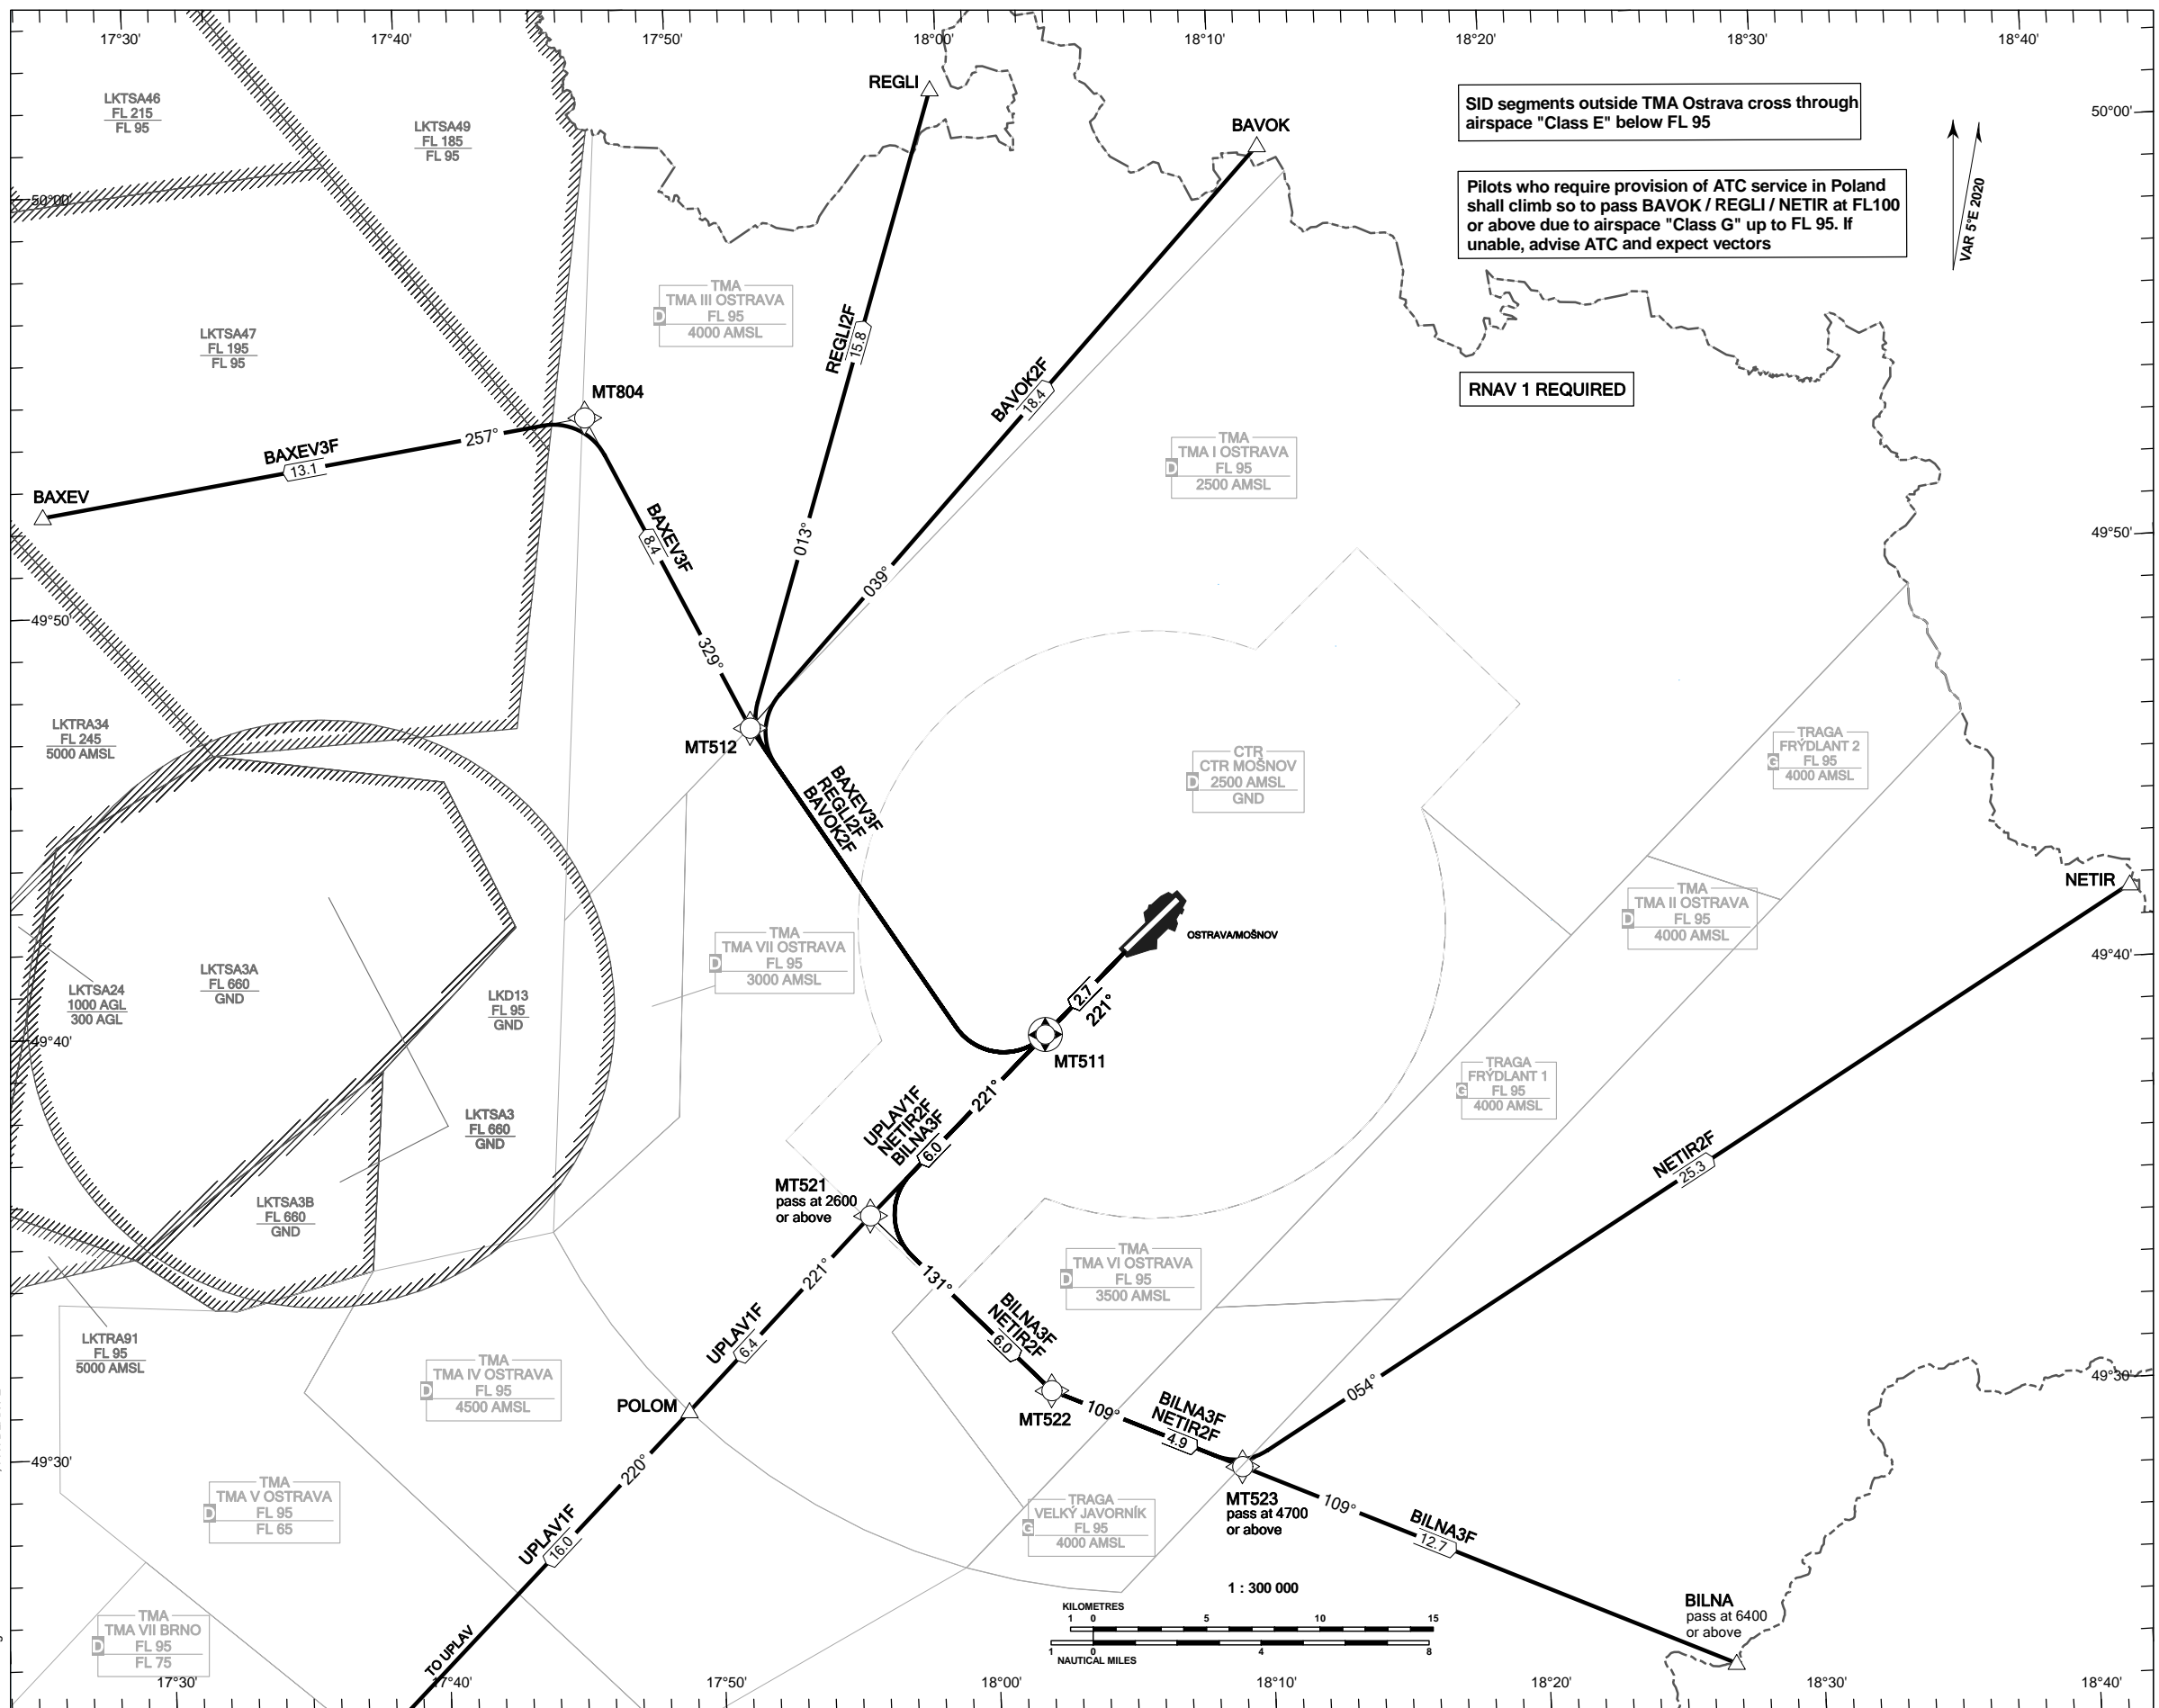

RNAV STANDARD DEPARTURE CHART INSTRUMENT

OSTRAVA/MOŠNOV

(SID) - ICAO

RNAV SID RWY 22

PRAHA RADAR	119.375
MOŠNOV DELIVERY	128.525
MOŠNOV TOWER	120.805
MOŠNOV ATIS	118.055
EMERGENCY FREQ	121.500

BEARINGS, TRACKS AND RADIALS ARE MAGNETIC  
ALTITUDES AND ELEVATIONS ARE IN FEET  
DISTANCES ARE IN NM

TRANSITION ALTITUDE  
5000