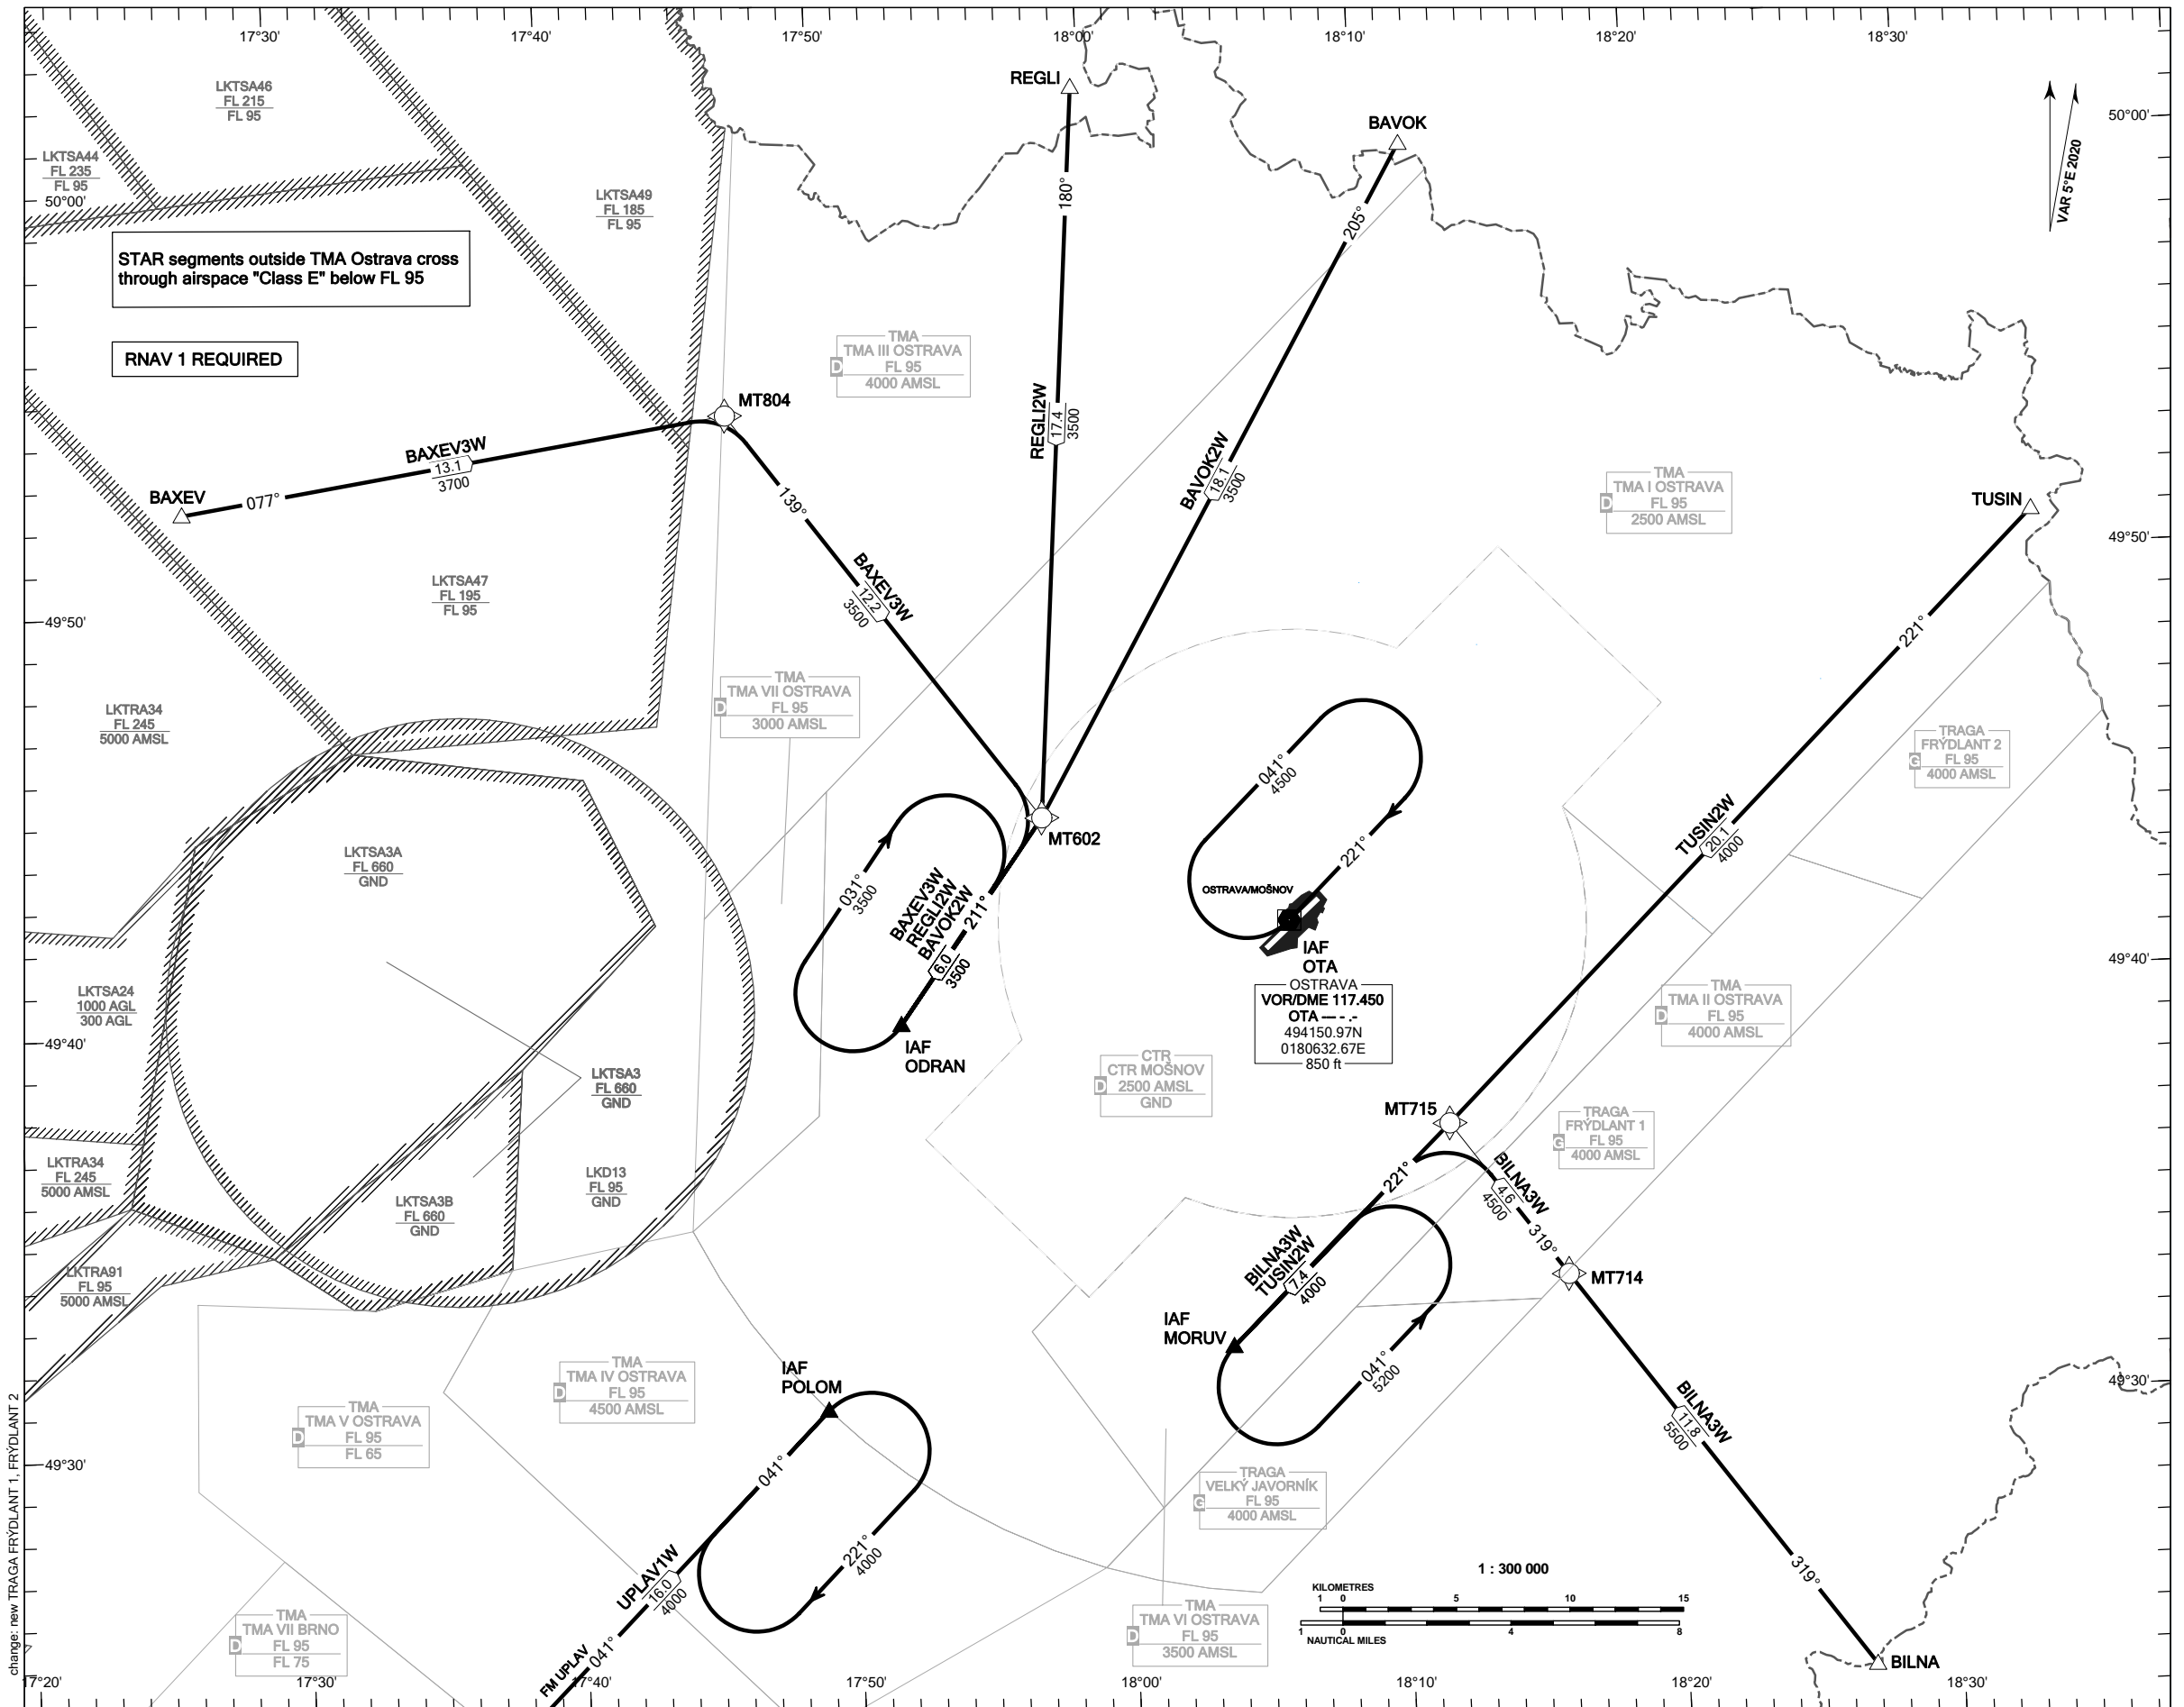

RNAV STANDARD ARRIVAL CHART INSTRUMENT
(STAR) - ICAO

OSTRAVA/MOŠNOV
RNAV STAR RWY 04

PRAHA RADAR	119.375
MOŠNOV DELIVERY	128.525
MOŠNOV TOWER	120.805
MOŠNOV ATIS	118.055
EMERGENCY FREQ	121.500

BEARINGS, TRACKS AND RADIALS ARE MAGNETIC
ALTITUDES AND ELEVATIONS ARE IN FEET
DISTANCES ARE IN NM

TRANSITION ALTITUDE
5000