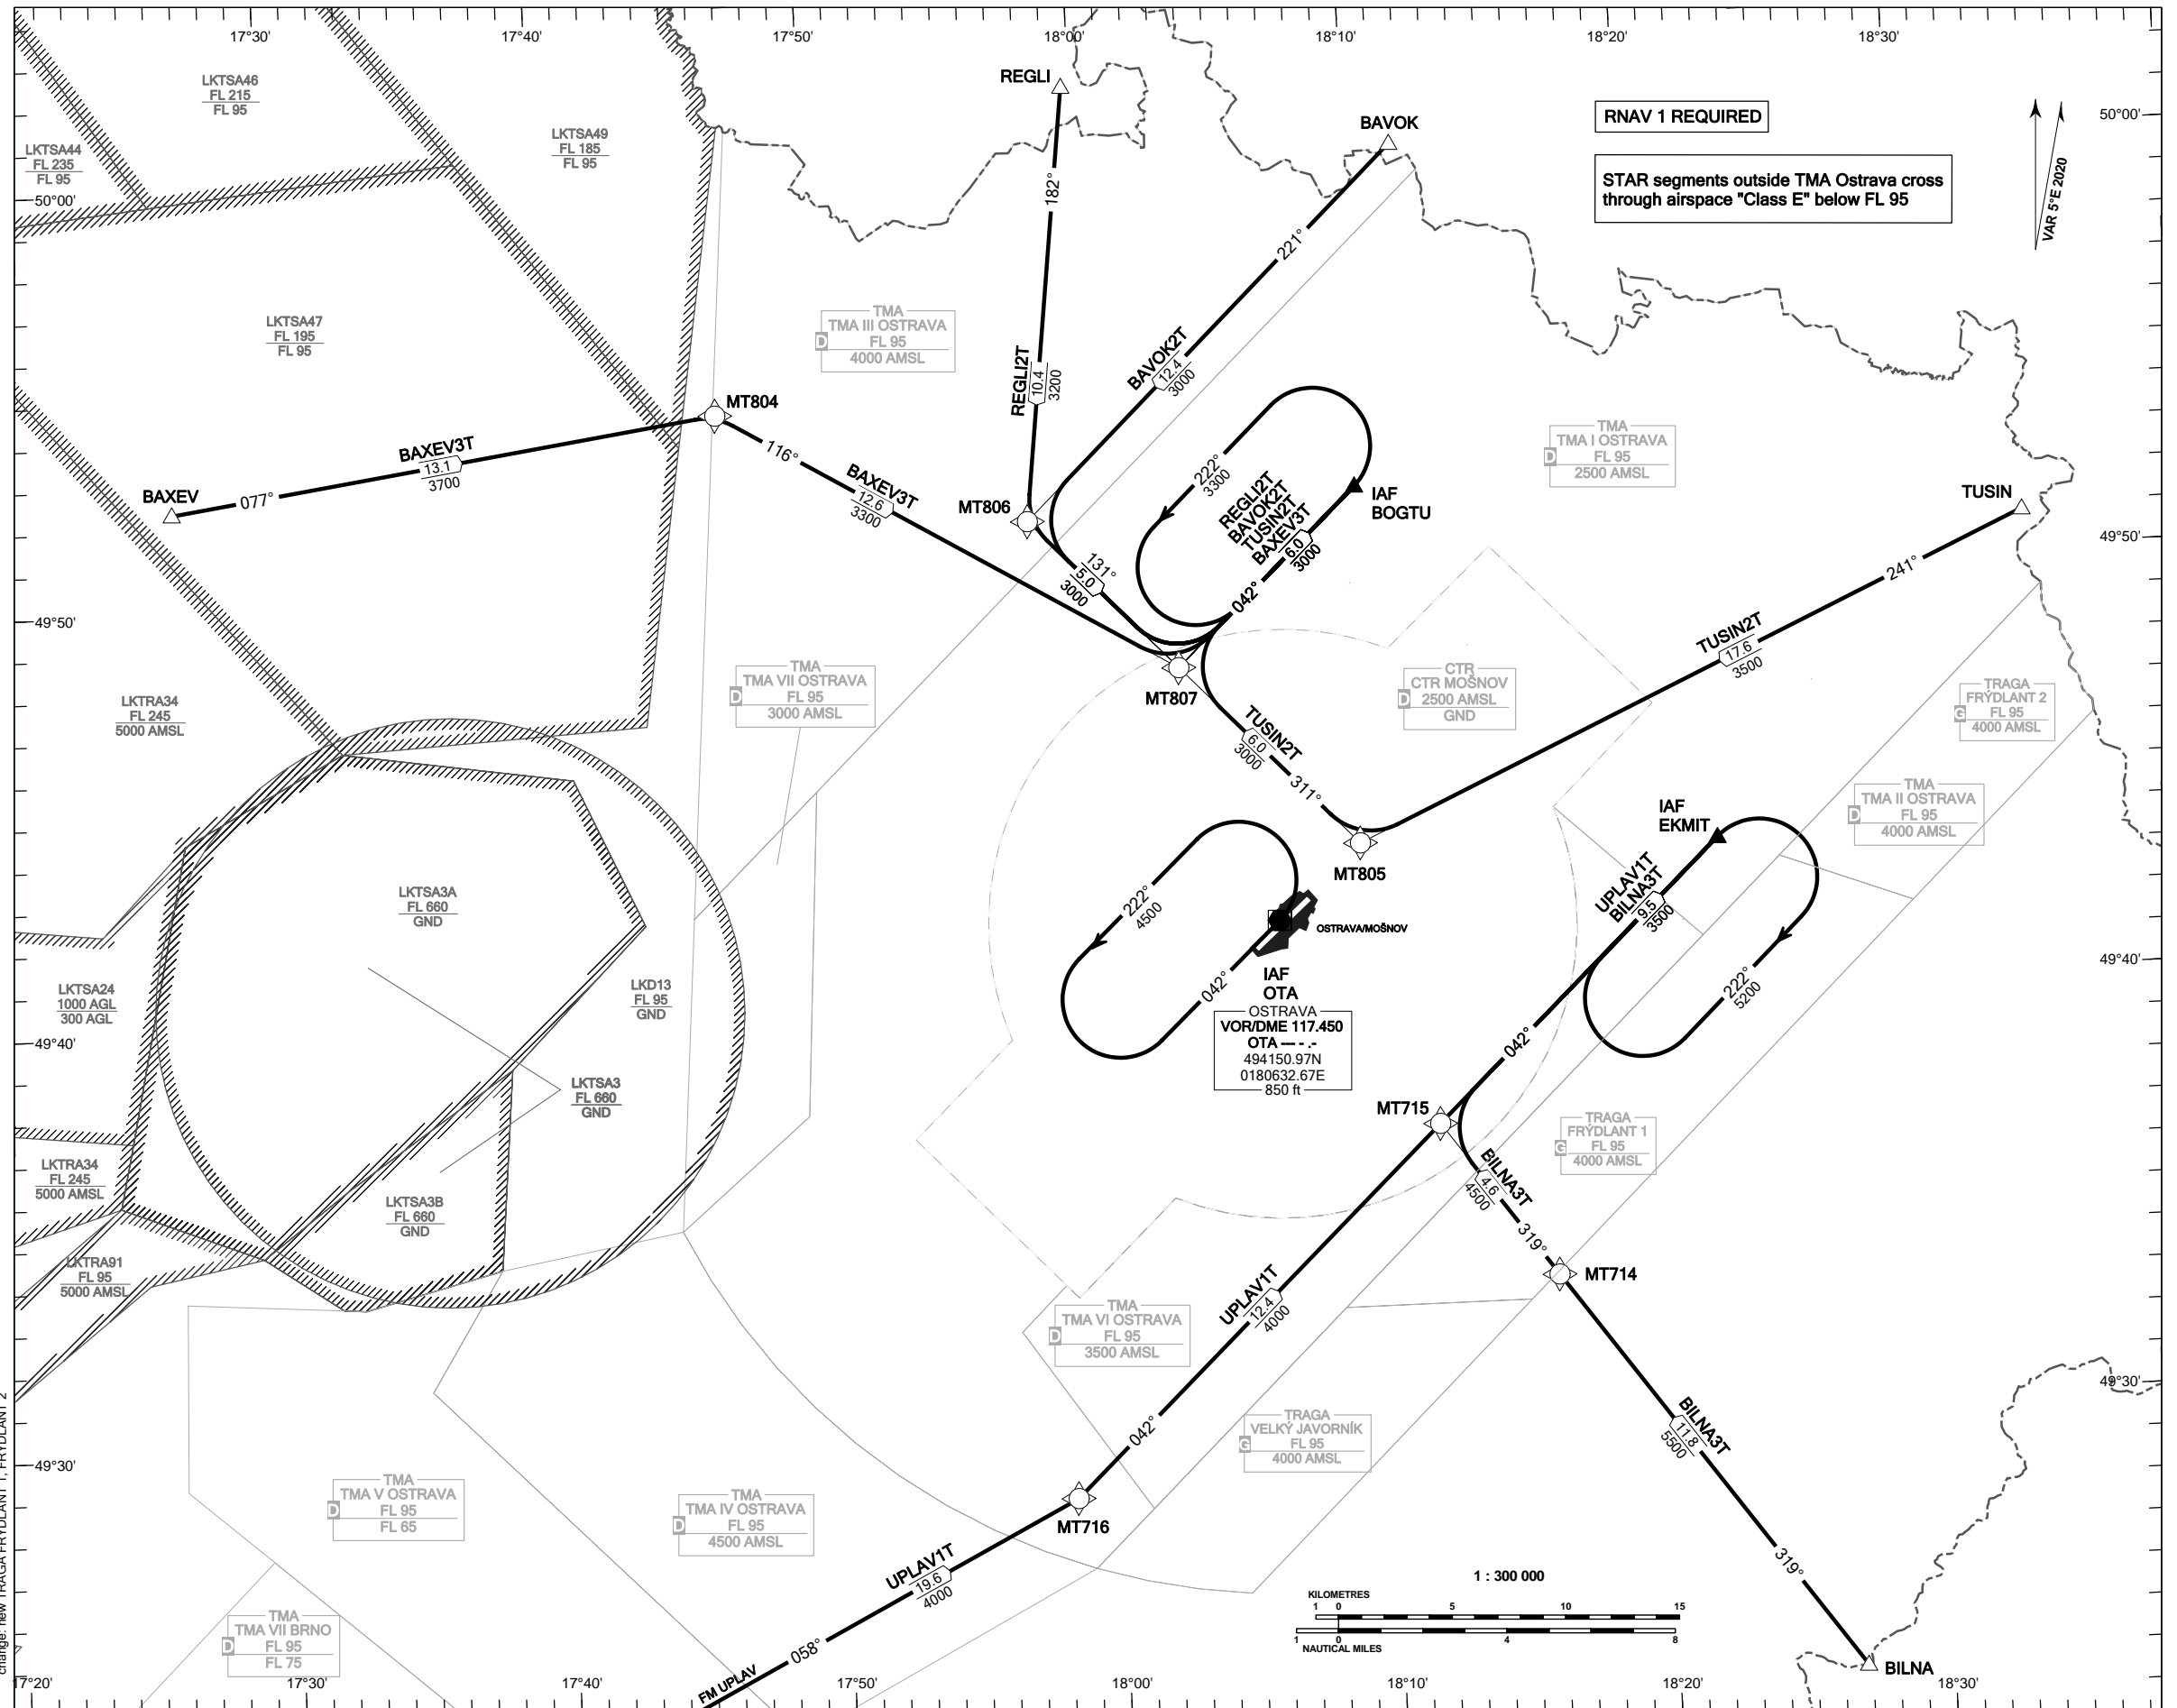

**RNAV STANDARD ARRIVAL CHART INSTRUMENT**  
**(STAR) - ICAO**

**OSTRAVA/MOŠNOV**  
**RNAV STAR RWY 22**

PRAHA RADAR	119.375
MOSNOV DELIVERY	128.525
MOSNOV TOWER	120.805
MOSNOV ATIS	118.055
EMERGENCY FREQ	121.500

BEARINGS, TRACKS AND RADIALS ARE MAGNETIC  
ALTITUDES AND ELEVATIONS ARE IN FEET  
DISTANCES ARE IN NM

TRANSITION ALTITUDE  
5000

change: new TRAGA FRYDLANT 1, FRYDLANT 2