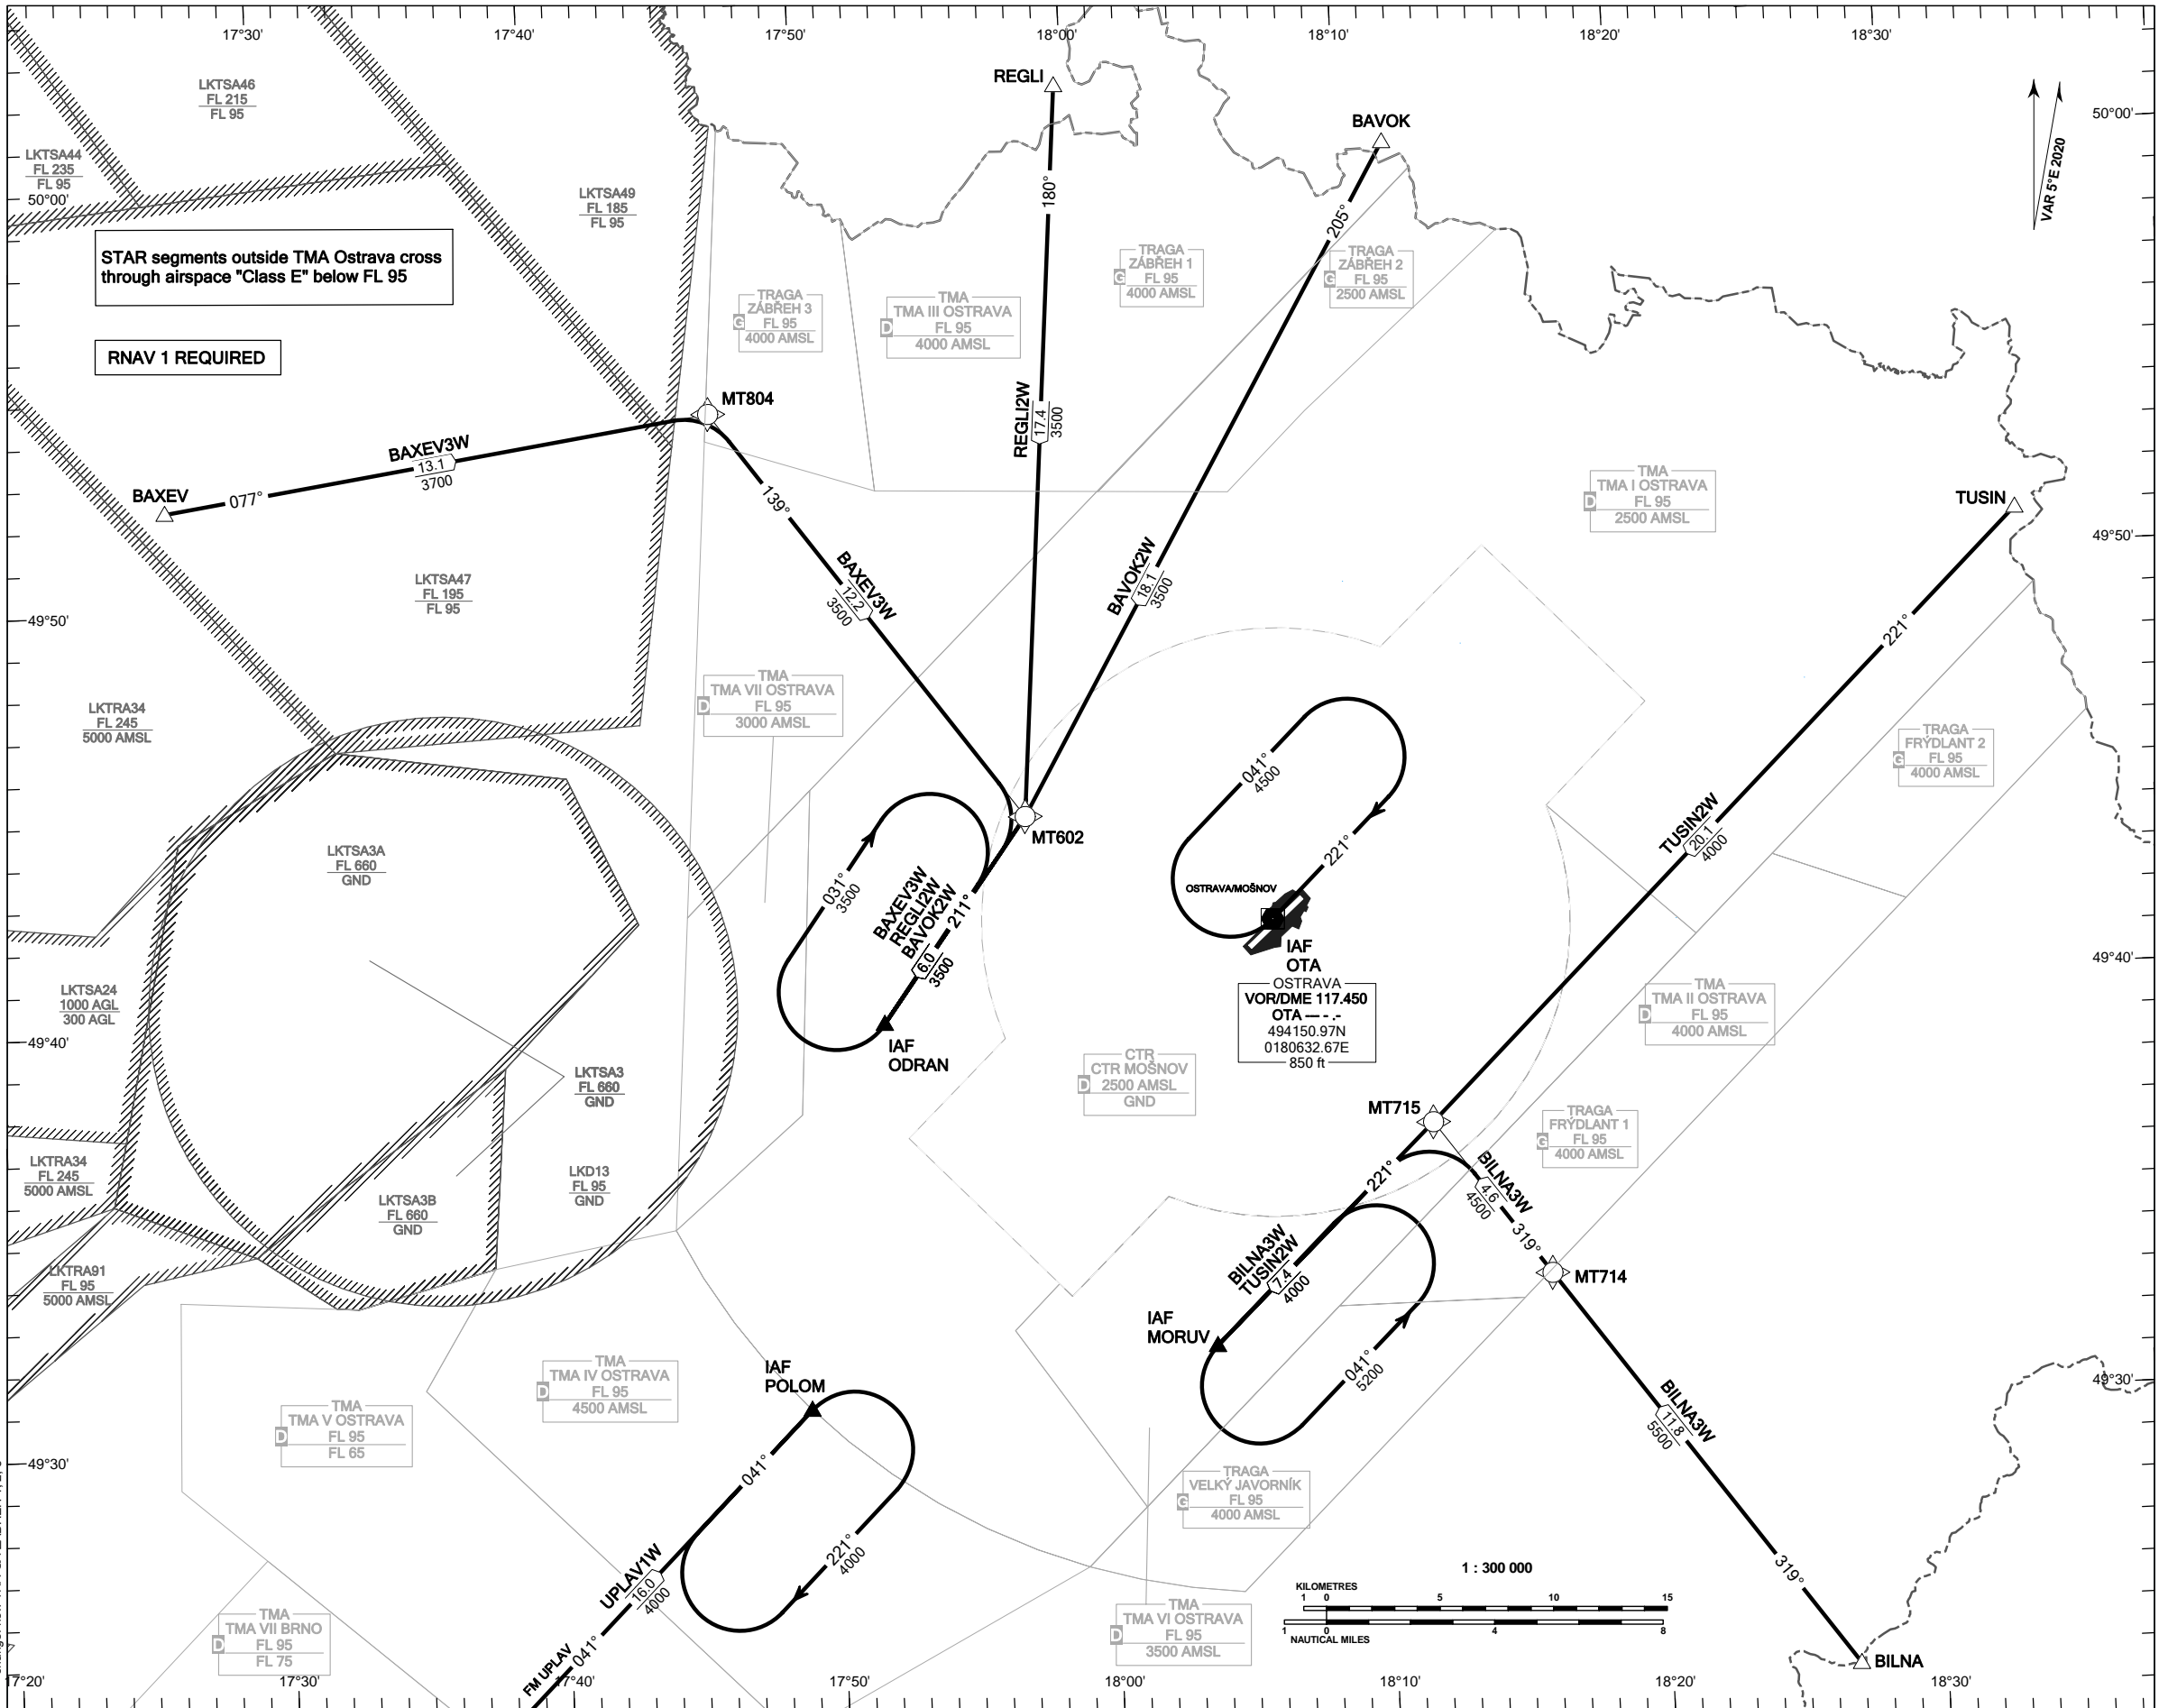

**RNAV STANDARD ARRIVAL CHART INSTRUMENT  
(STAR) - ICAO**

**OSTRAVA/MOŠNOV  
RNAV STAR RWY 04**

|                 |         |
|-----------------|---------|
| PRAHA RADAR     | 119.375 |
| MOŠNOV DELIVERY | 128.525 |
| MOŠNOV TOWER    | 120.805 |
| MOŠNOV ATIS     | 118.055 |
| EMERGENCY FREQ  | 121.500 |

BEARINGS, TRACKS AND RADIALS ARE MAGNETIC  
ALTITUDES AND ELEVATIONS ARE IN FEET  
DISTANCES ARE IN NM

TRANSITION ALTITUDE  
5000

change: new TRA GA ZÁBRĚH 1, 2, 3