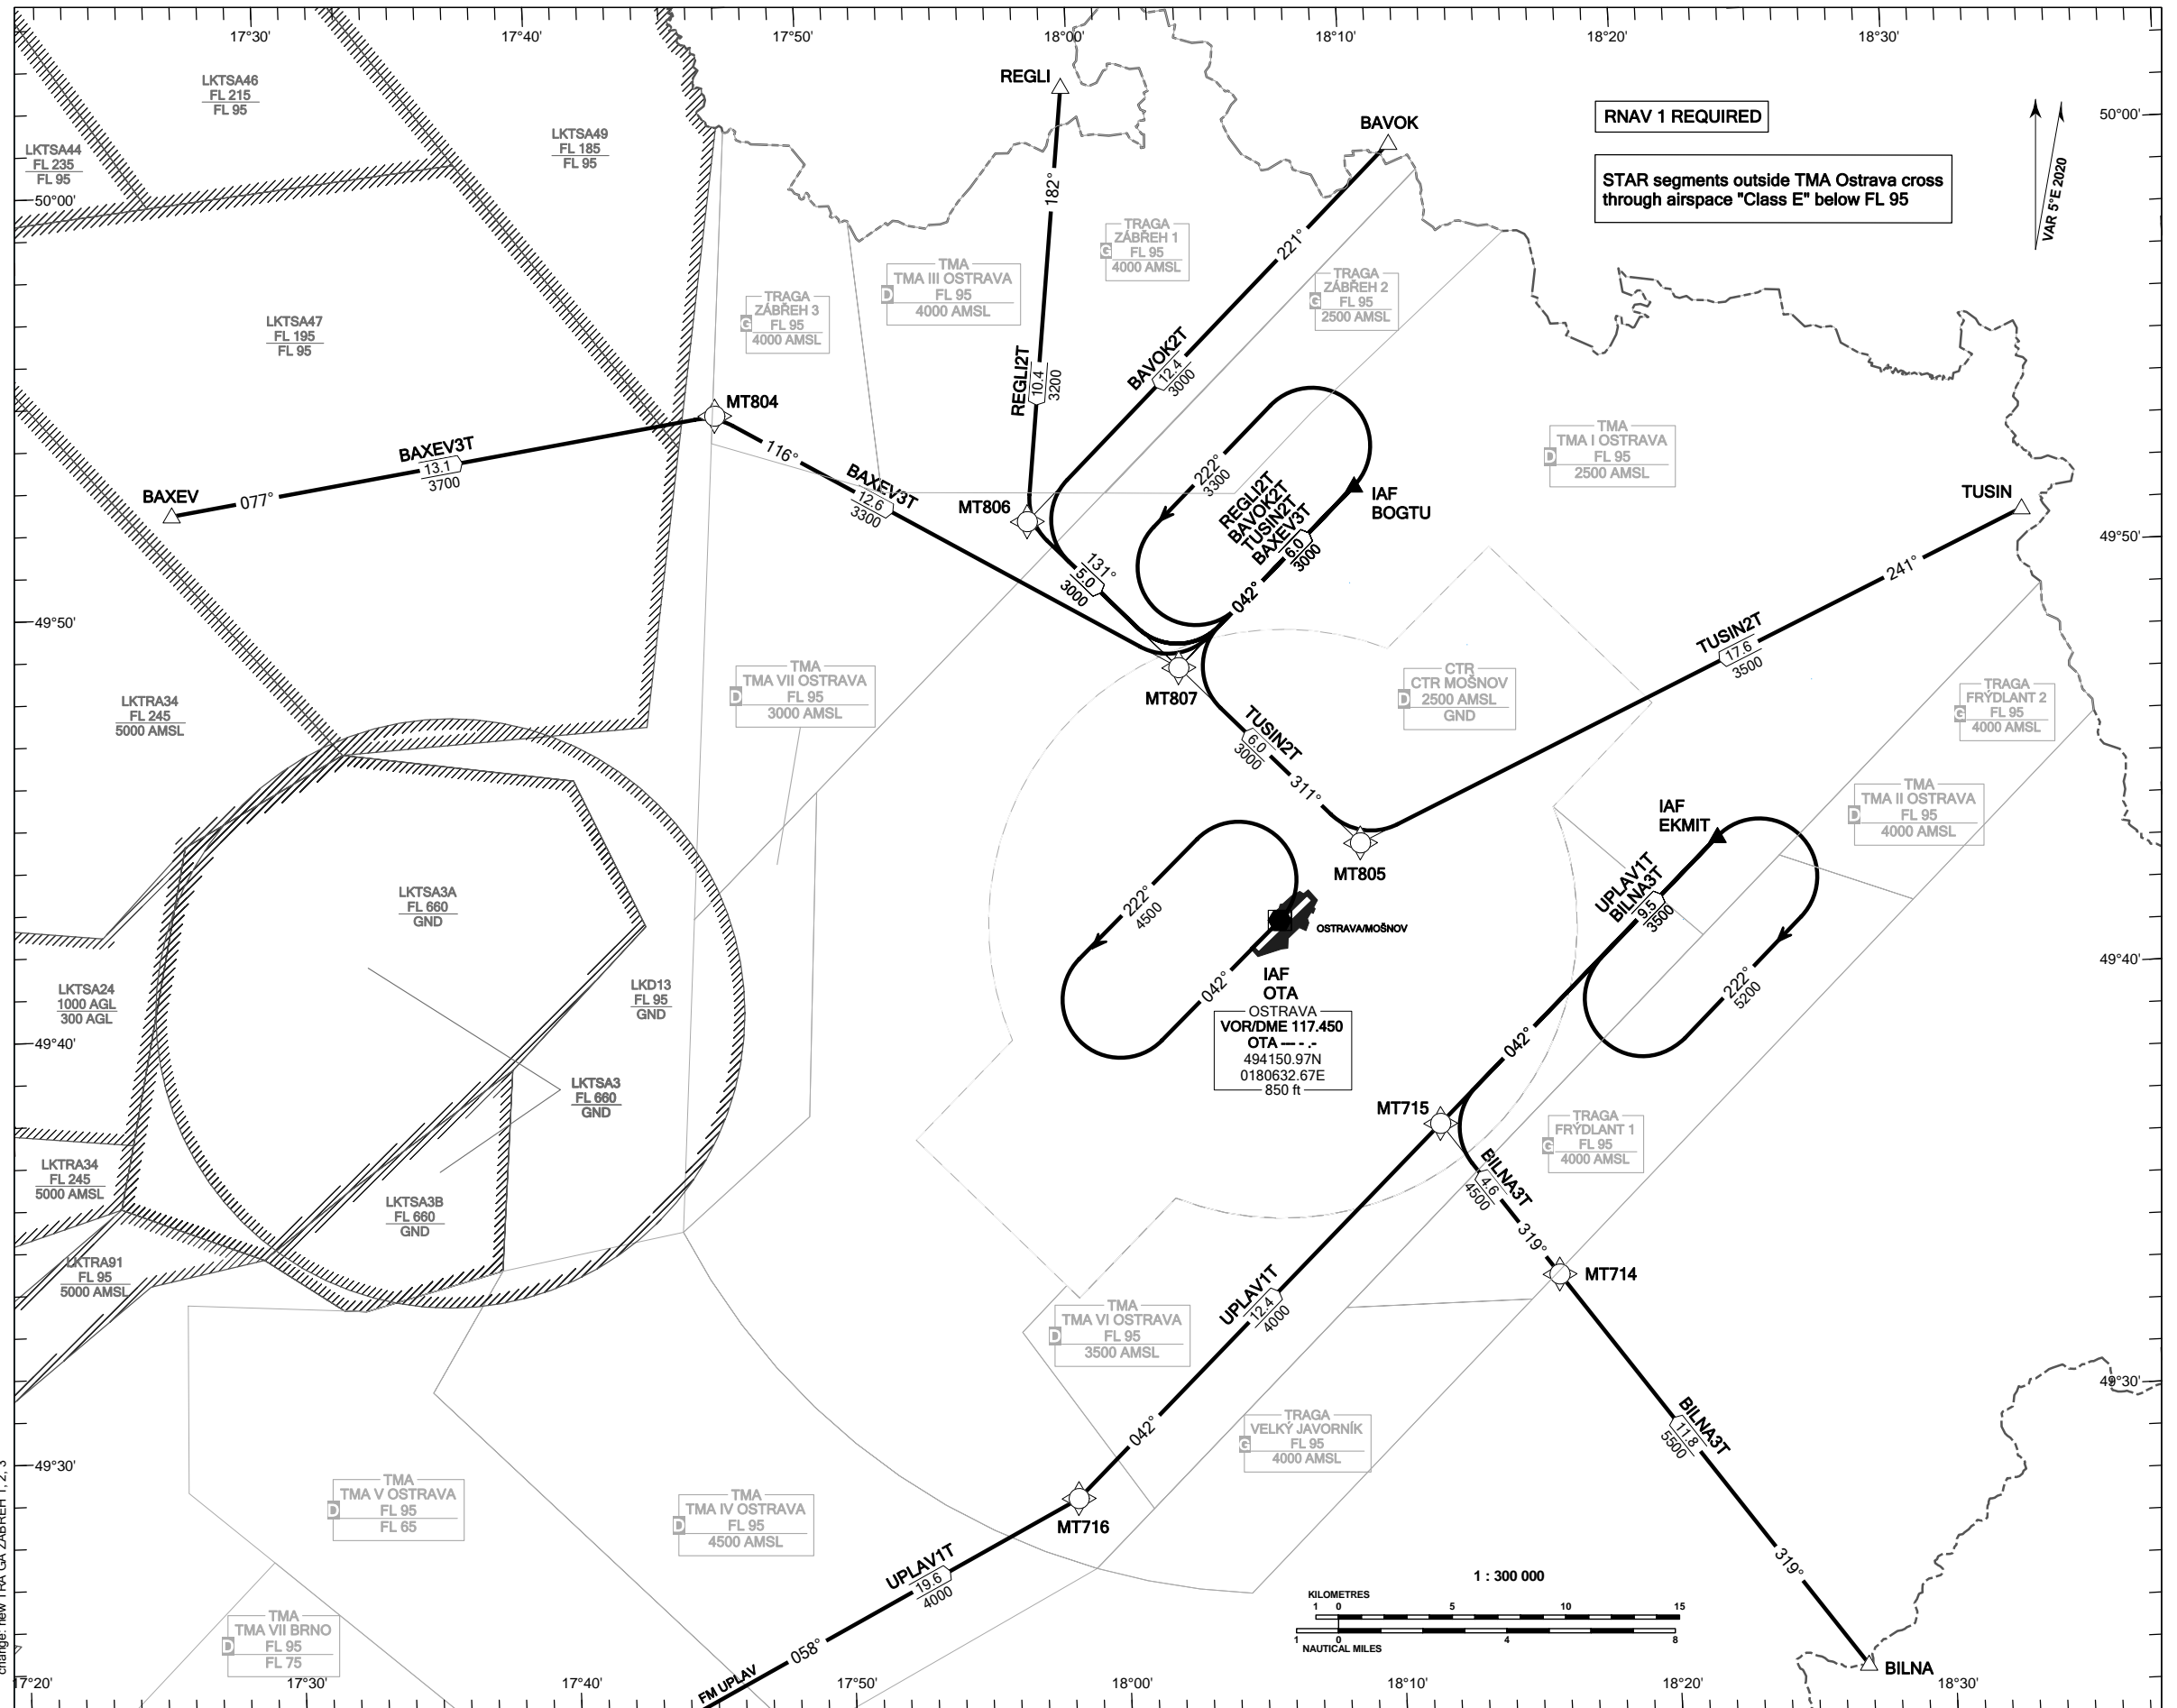

RNAV STANDARD ARRIVAL CHART INSTRUMENT
(STAR) - ICAO

OSTRAVA/MOŠNOV
RNAV STAR RWY 22

PRAHA RADAR	119.375
MOŠNOV DELIVERY	128.525
MOŠNOV TOWER	120.805
MOŠNOV ATIS	118.055
EMERGENCY FREQ	121.500

BEARINGS, TRACKS AND RADIALS ARE MAGNETIC
ALTITUDES AND ELEVATIONS ARE IN FEET
DISTANCES ARE IN NM

TRANSITION ALTITUDE
5000