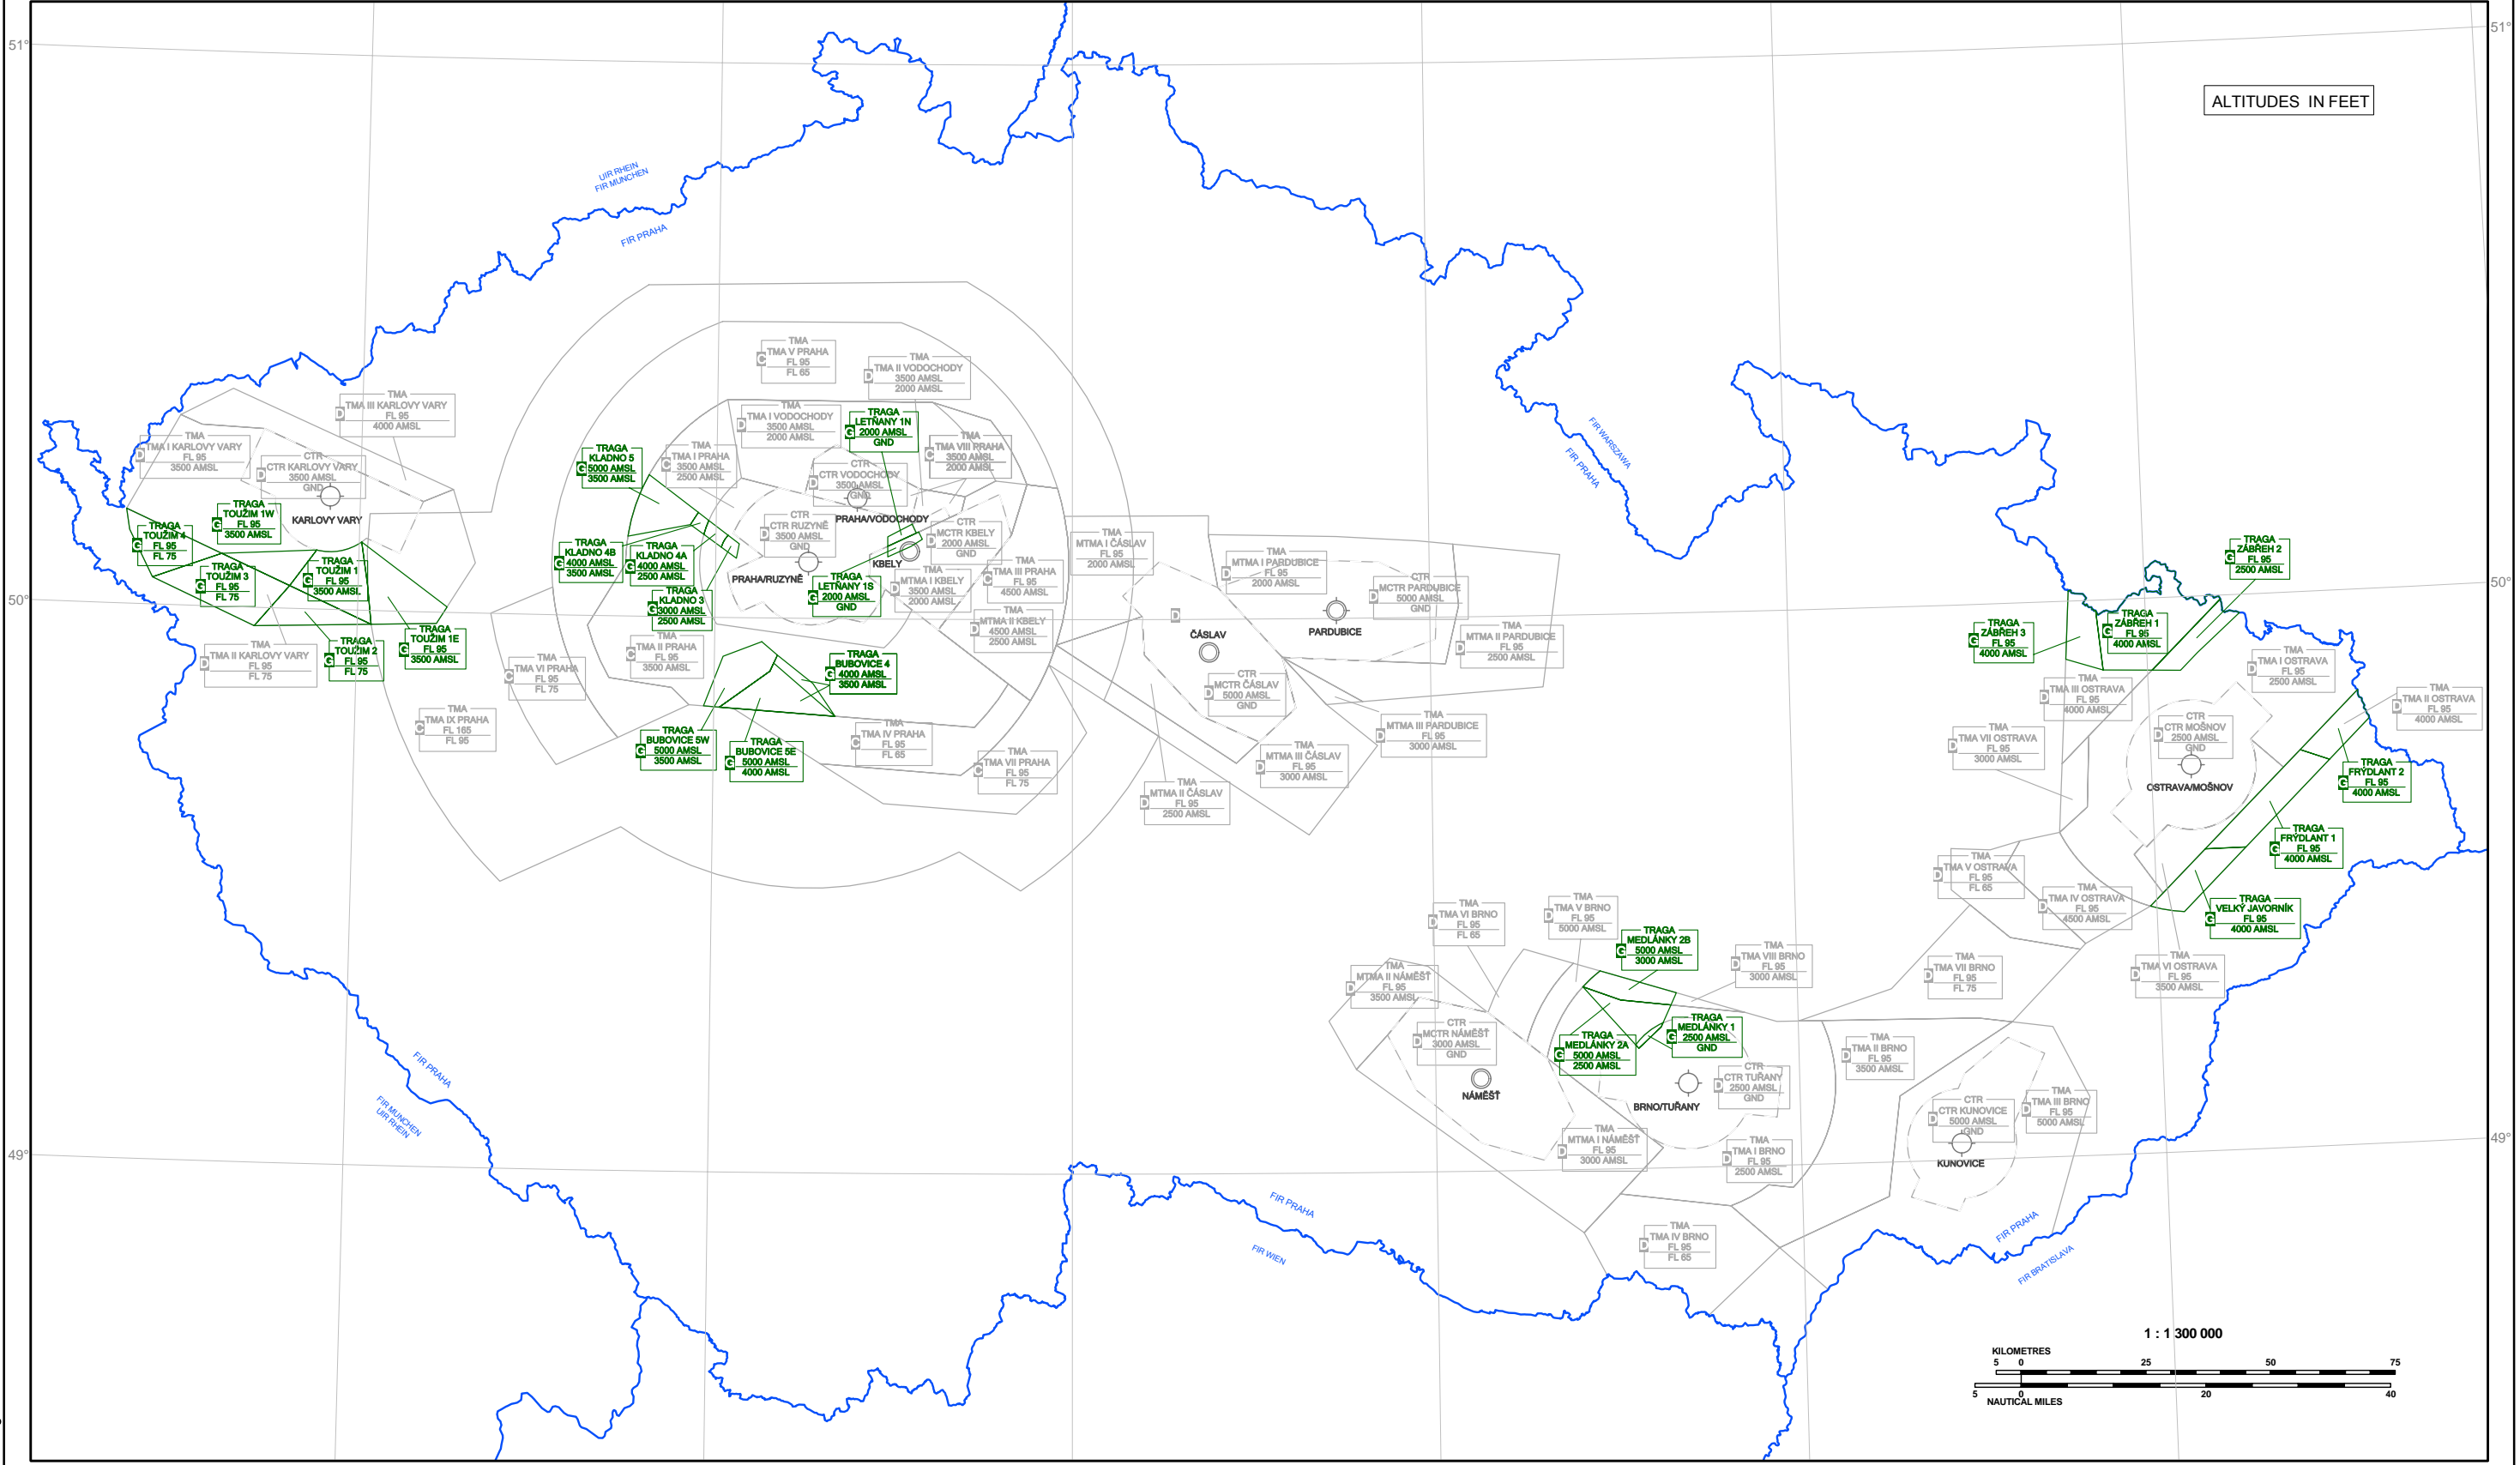

INDEX CHART OF TEMPORARY RESERVED AREAS DESIGNATED FOR OPERATIONS OF GENERAL AVIATION (TRA GA)

ALTITUDES IN FEET

change: new TRA GA ZÁBRĚH 1, 2, 3