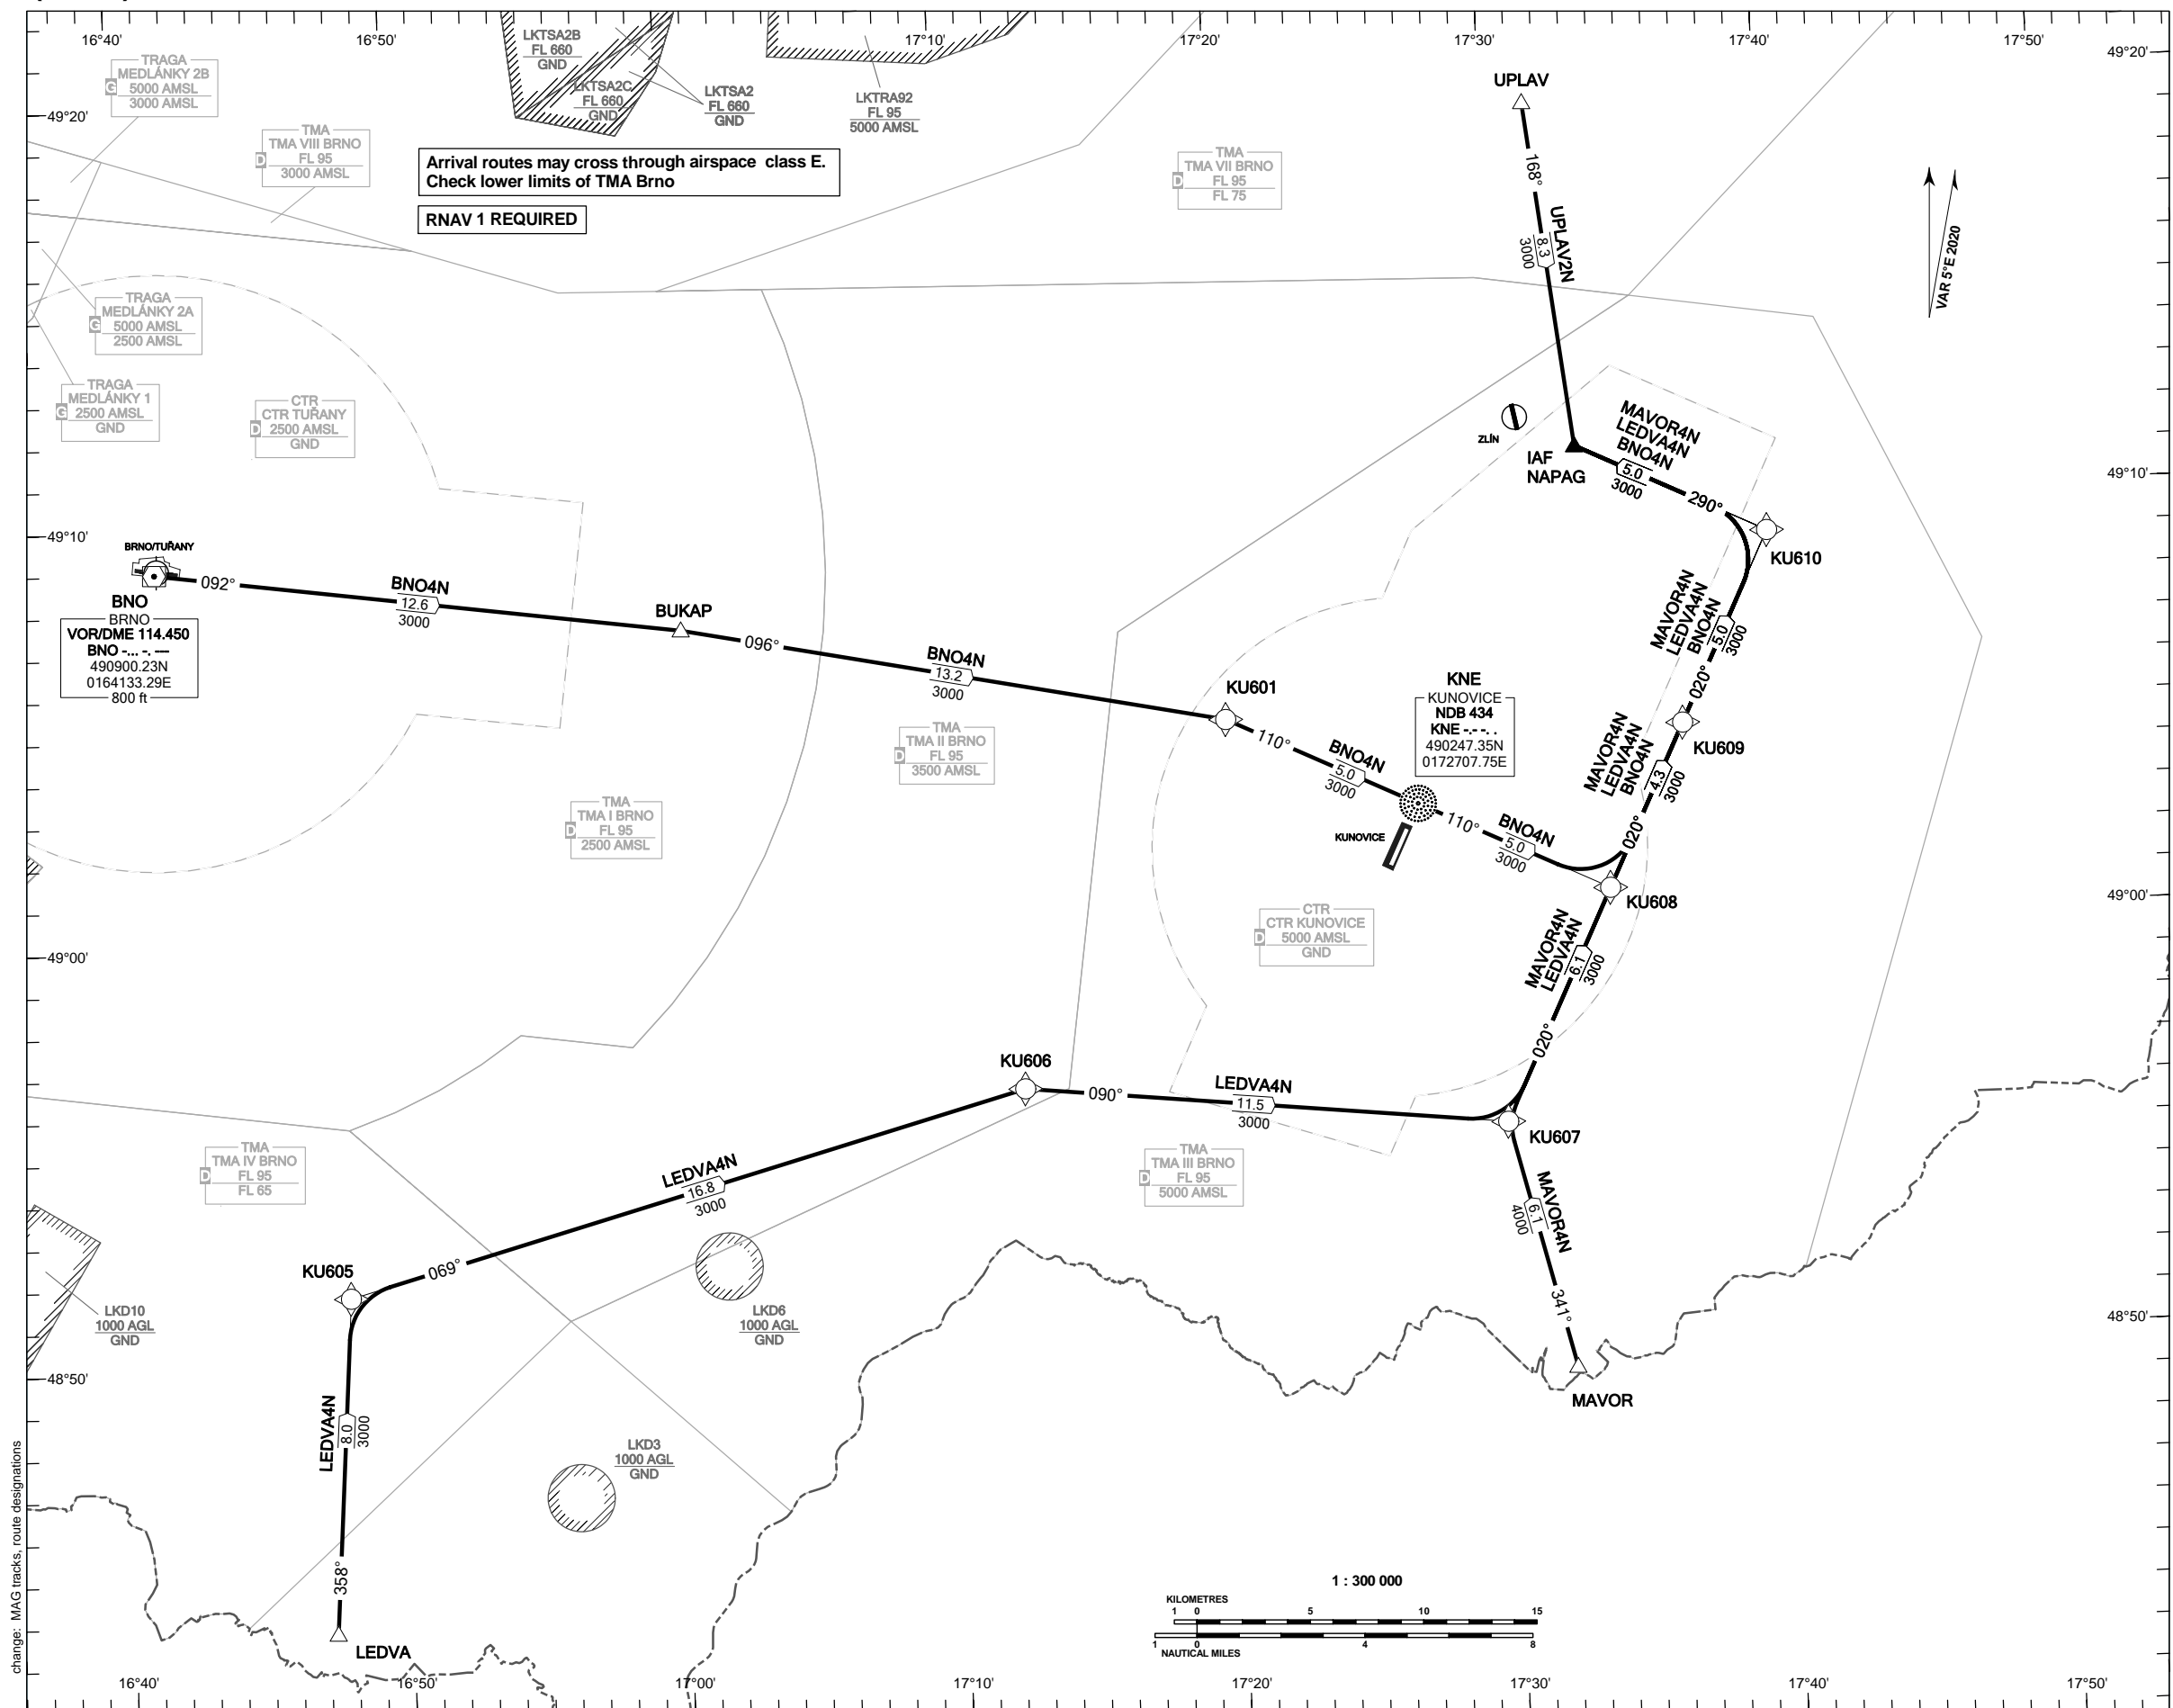

RNAV STANDARD ARRIVAL CHART INSTRUMENT

KUNOVICE

(STAR) - ICAO

RNAV STAR RWY 20C

PRAHA RADAR	127.350
KUNOVICE TOWER	120.105
EMERGENCY FREQ	121.500

MSA NDB KNE

BEARINGS, TRACKS AND RADIALS ARE MAGNETIC  
ALTITUDES AND ELEVATIONS ARE IN FEET  
DISTANCES ARE IN NM

TRANSITION ALTITUDE  
5000