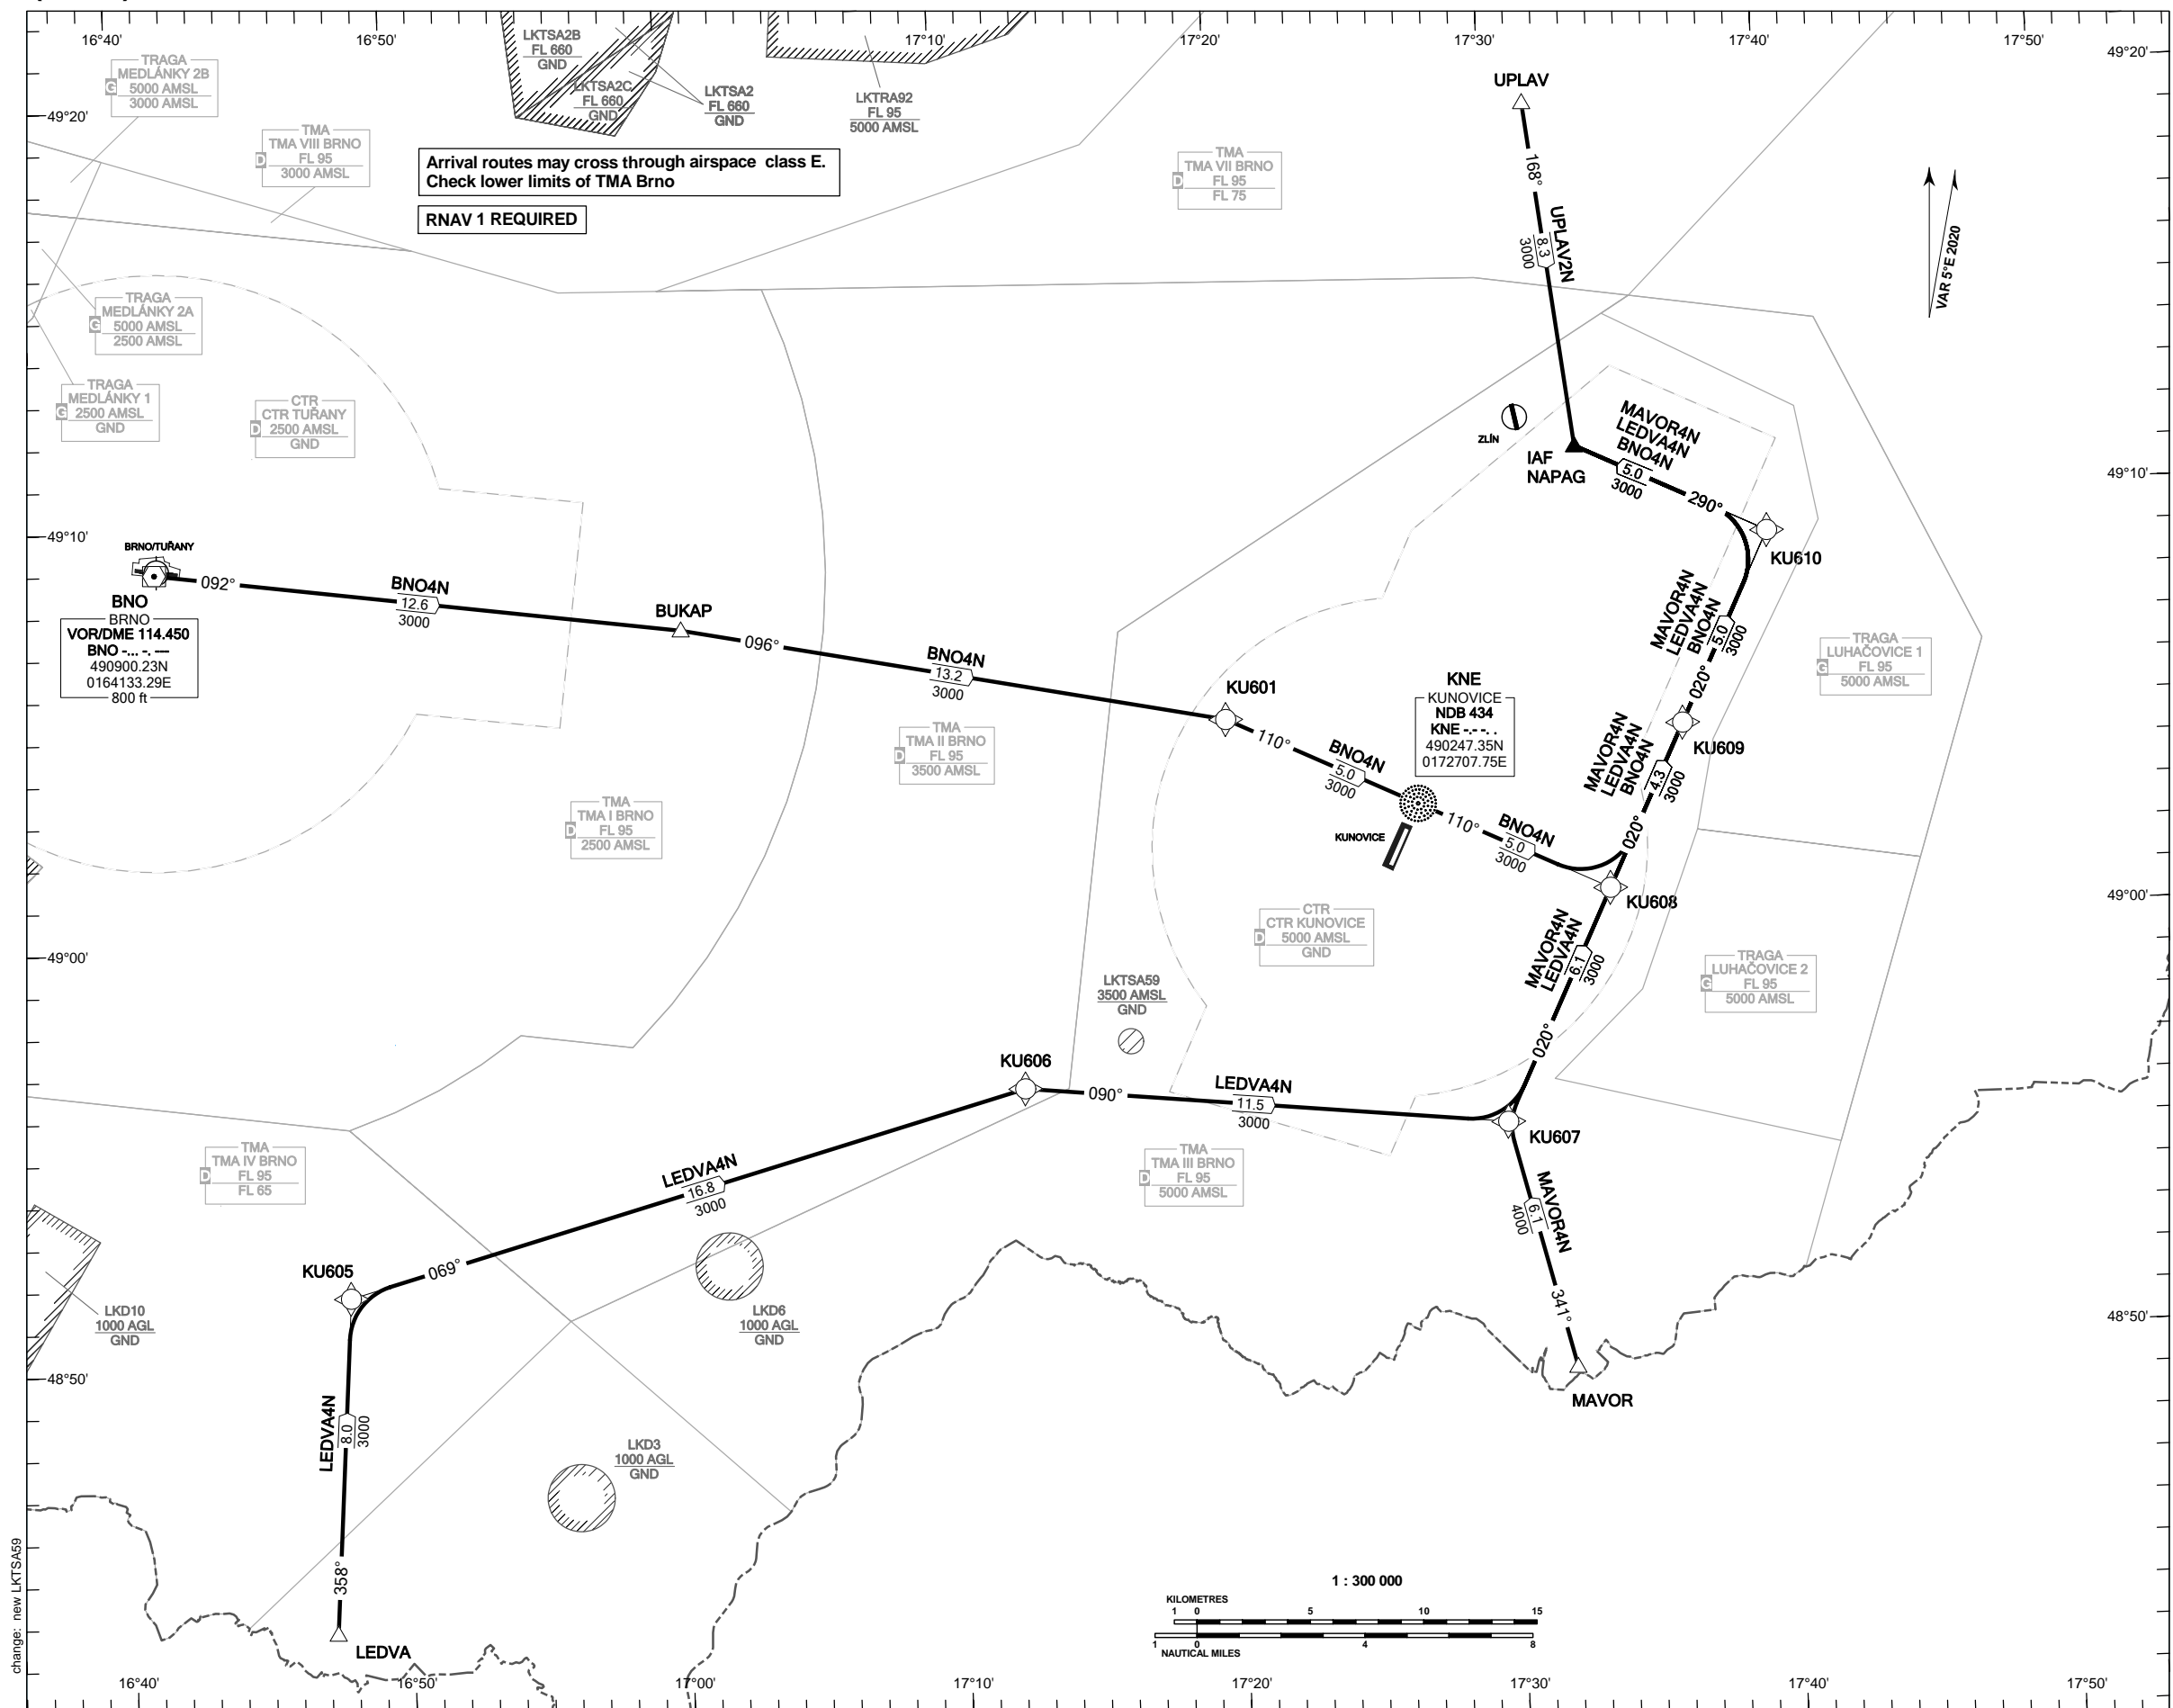

RNAV STANDARD ARRIVAL CHART INSTRUMENT

KUNOVICE

(STAR) - ICAO

RNAV STAR RWY 20C

PRAHA RADAR	127.350
KUNOVICE TOWER	120.105
EMERGENCY FREQ	121.500

BEARINGS, TRACKS AND RADIALS ARE MAGNETIC
ALTITUDES AND ELEVATIONS ARE IN FEET
DISTANCES ARE IN NM

TRANSITION ALTITUDE
5000