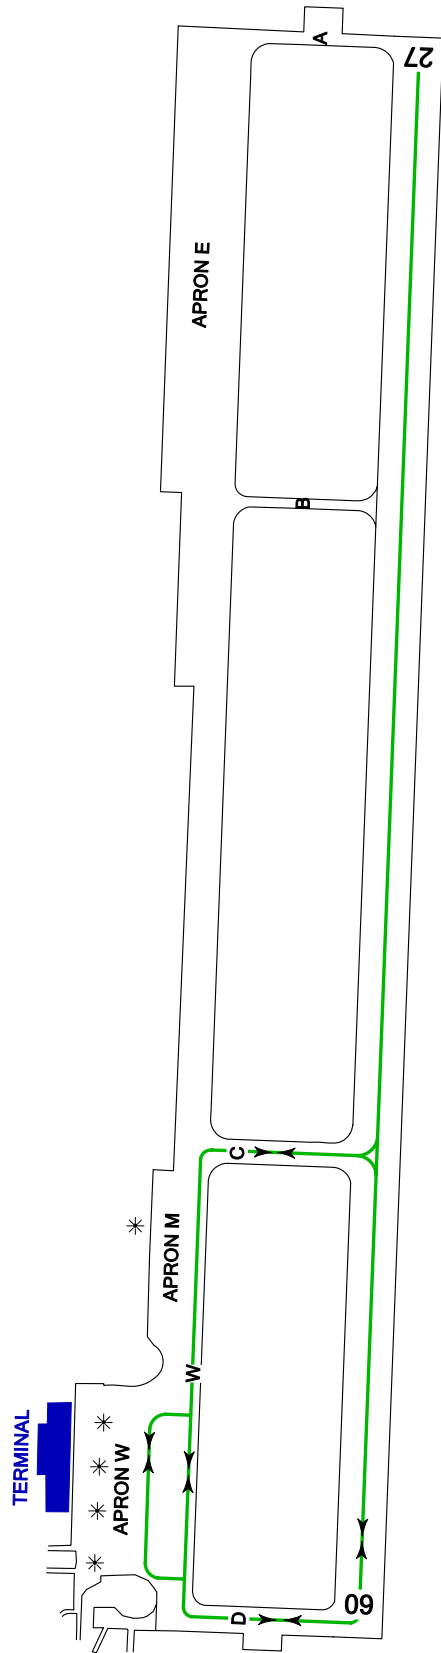

TAXI ROUTES FOR CRITICAL AIRCRAFT TYPES PARDUBICE

TOWER	120.155
	120.205 reserve

VAR 4° E 2020
ANNUAL RATE
OF CHANGE +8"

LEGEND

available taxi routes

change: chart revision