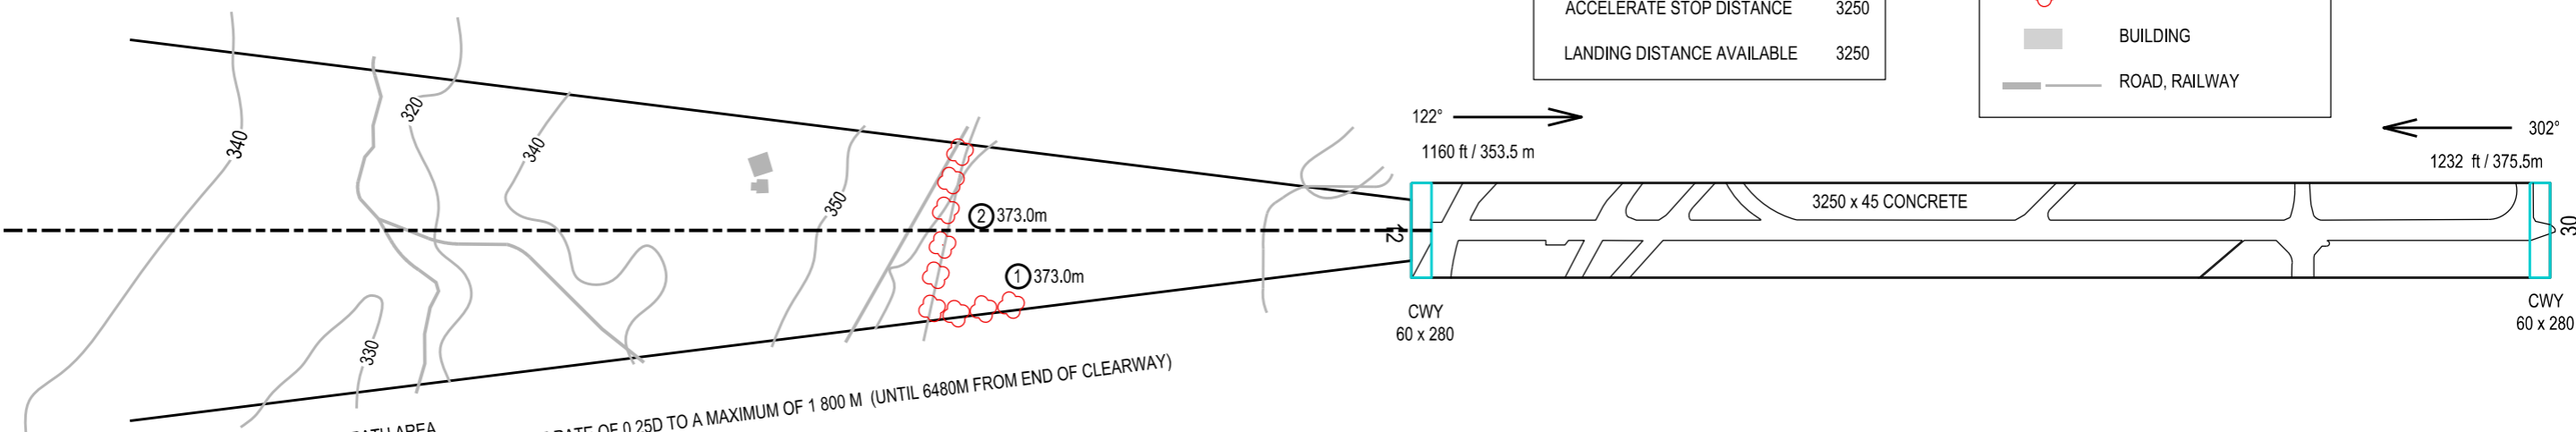

AERODROME OBSTACLE CHART - ICAO
TYPE A (OPERATING LIMITATION)

PRAHA / Ruzyně
RWY 30

RWY 30

DECLARED DISTANCES	
TAKE - OFF RUN AVAILABLE	3250
TAKE - OFF DISTANCE AVAILABLE	3310
ACCELERATE STOP DISTANCE	3250
LANDING DISTANCE AVAILABLE	3250

LEGEND

- CONTOUR
- TERRAIN
- OBSTACLE
- TREES
- BUILDING
- ROAD, RAILWAY

change: new chart