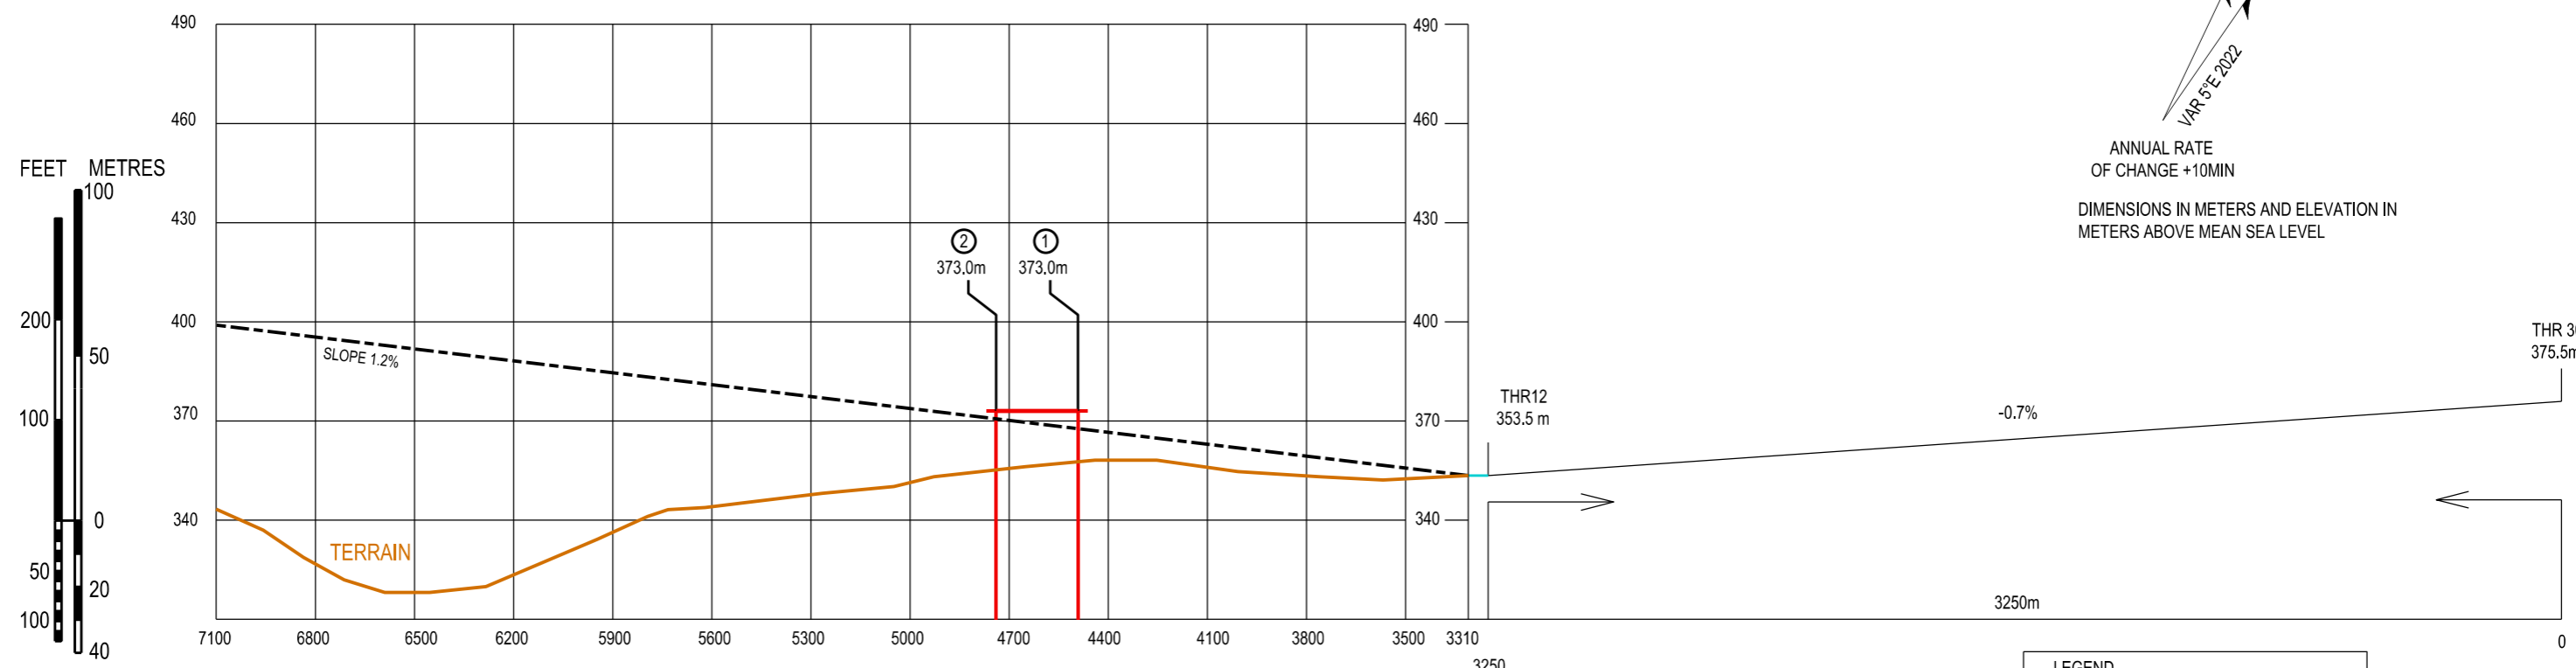

AERODROME OBSTACLE CHART - ICAO
TYPE A (OPERATING LIMITATION)

PRAHA / Ruzyně
RWY 30

RWY 30

DECLARED DISTANCES	
TAKE - OFF RUN AVAILABLE	3250
TAKE - OFF DISTANCE AVAILABLE	3310
ACCELERATE STOP DISTANCE	3250
LANDING DISTANCE AVAILABLE	3250

LEGEND

- CONTOUR
- TERRAIN
- OBSTACLE
- TREES
- BUILDING
- ROAD, RAILWAY

change: new chart