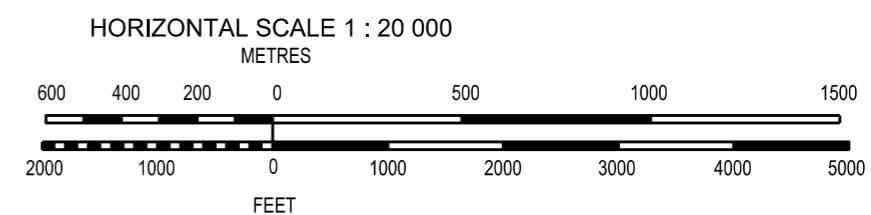

RWY 30

DECLARED DISTANCES	
TAKE - OFF RUN AVAILABLE	3250
TAKE - OFF DISTANCE AVAILABLE	3310
ACCELERATE STOP DISTANCE	3250
LANDING DISTANCE AVAILABLE	3250

LEGEND

- CONTOUR
- TERRAIN
- OBSTACLE
- TREES
- BUILDING
- ROAD, RAILWAY