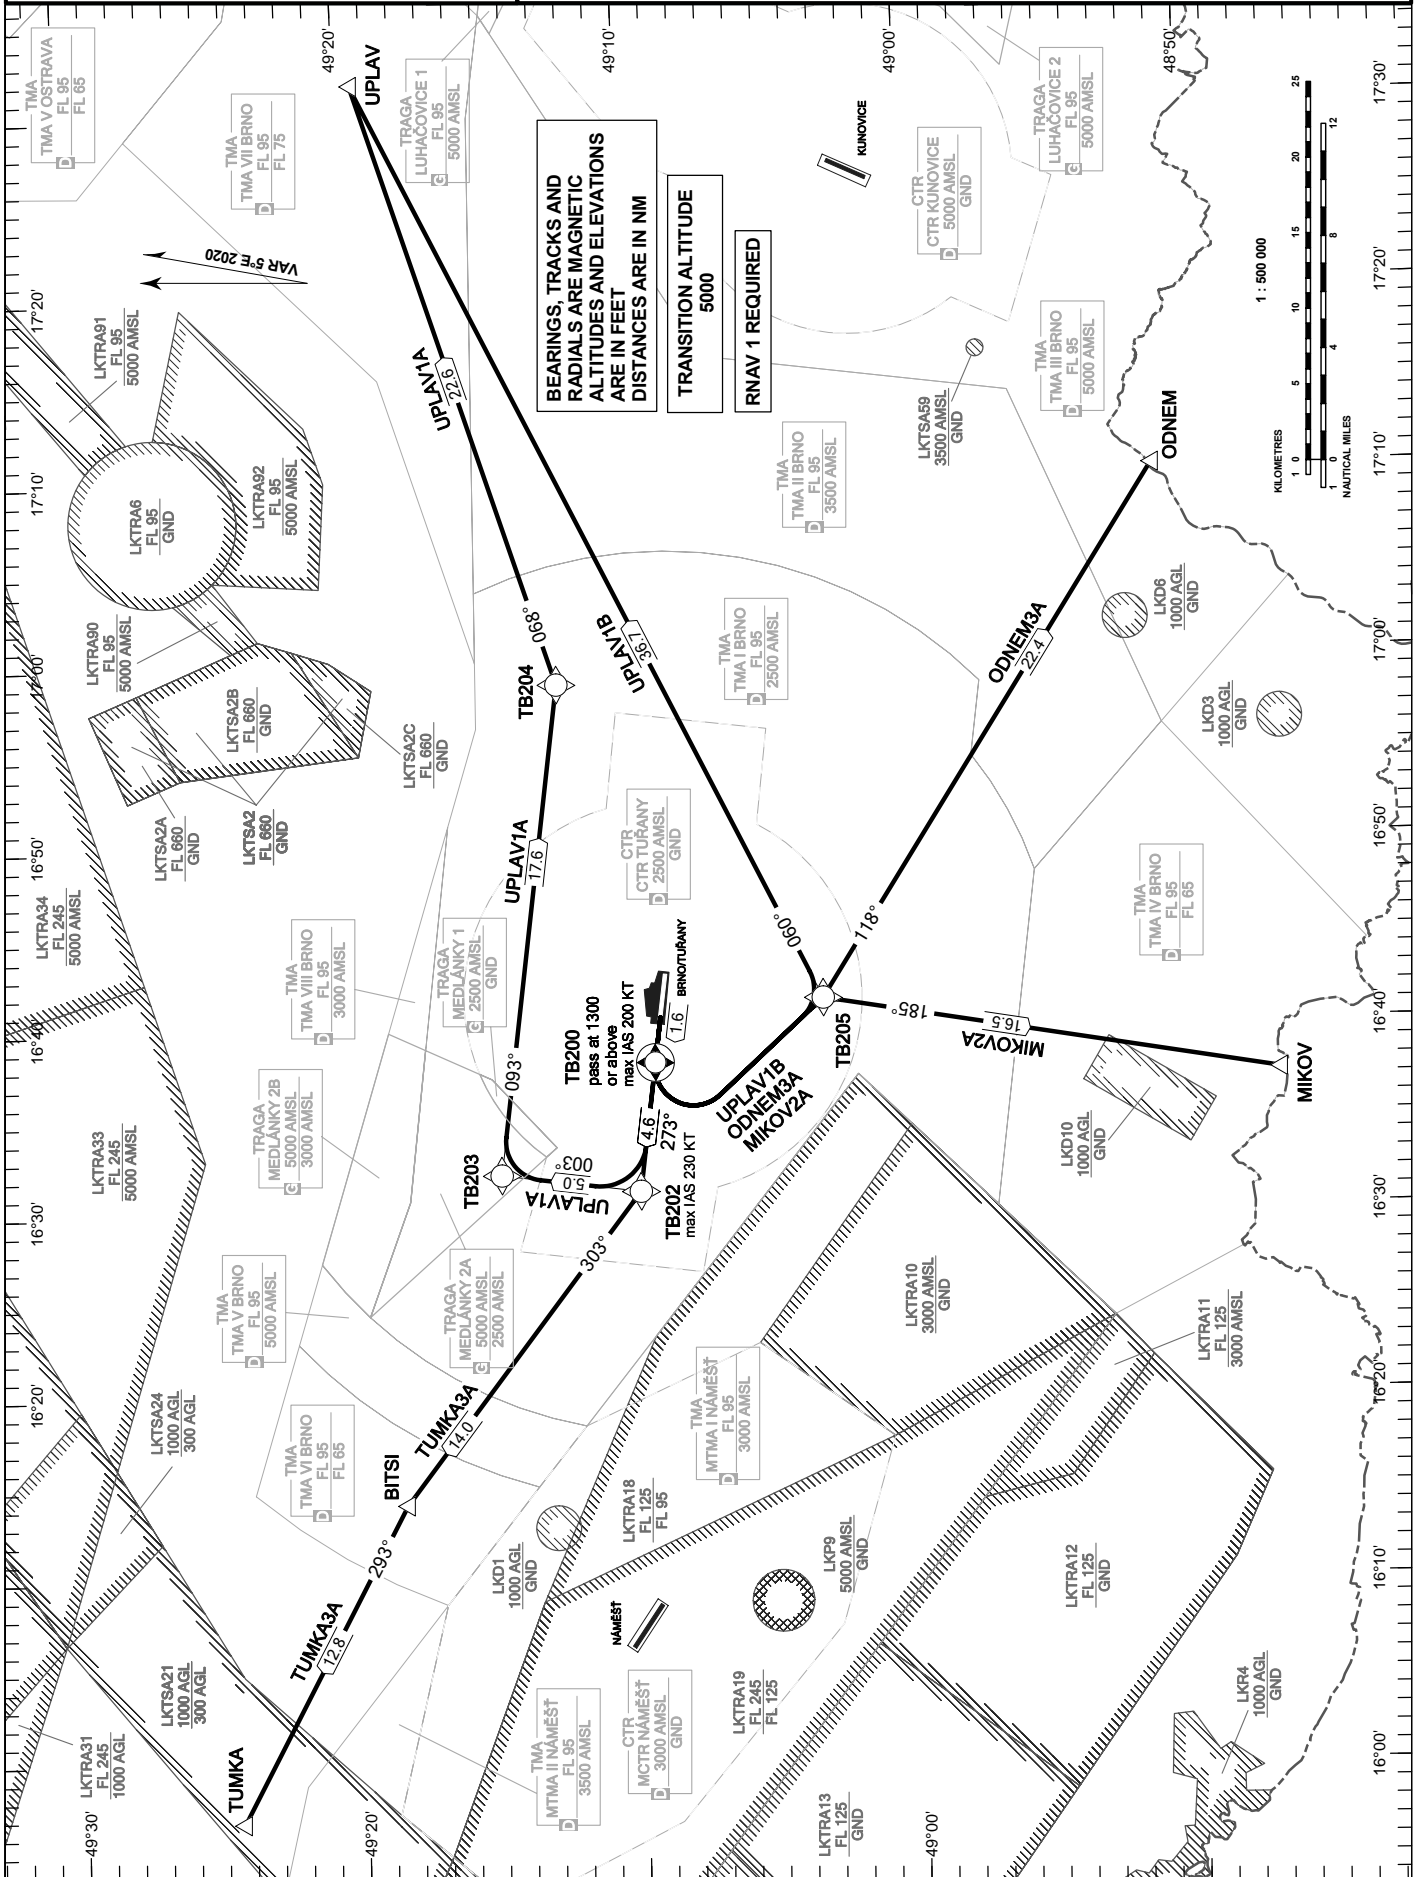

**RNAV STANDARD
DEPARTURE CHART
INSTRUMENT (SID) - ICAO**

PRAHA RADAR 127.350
TUŘANY TOWER 119.605
TUŘANY GROUND 125.430
TUŘANY ATIS 131.105
EMERGENCY FREQ 121.500

**BRNO/TUŘANY
RWY 27**

Change: new LKTS459