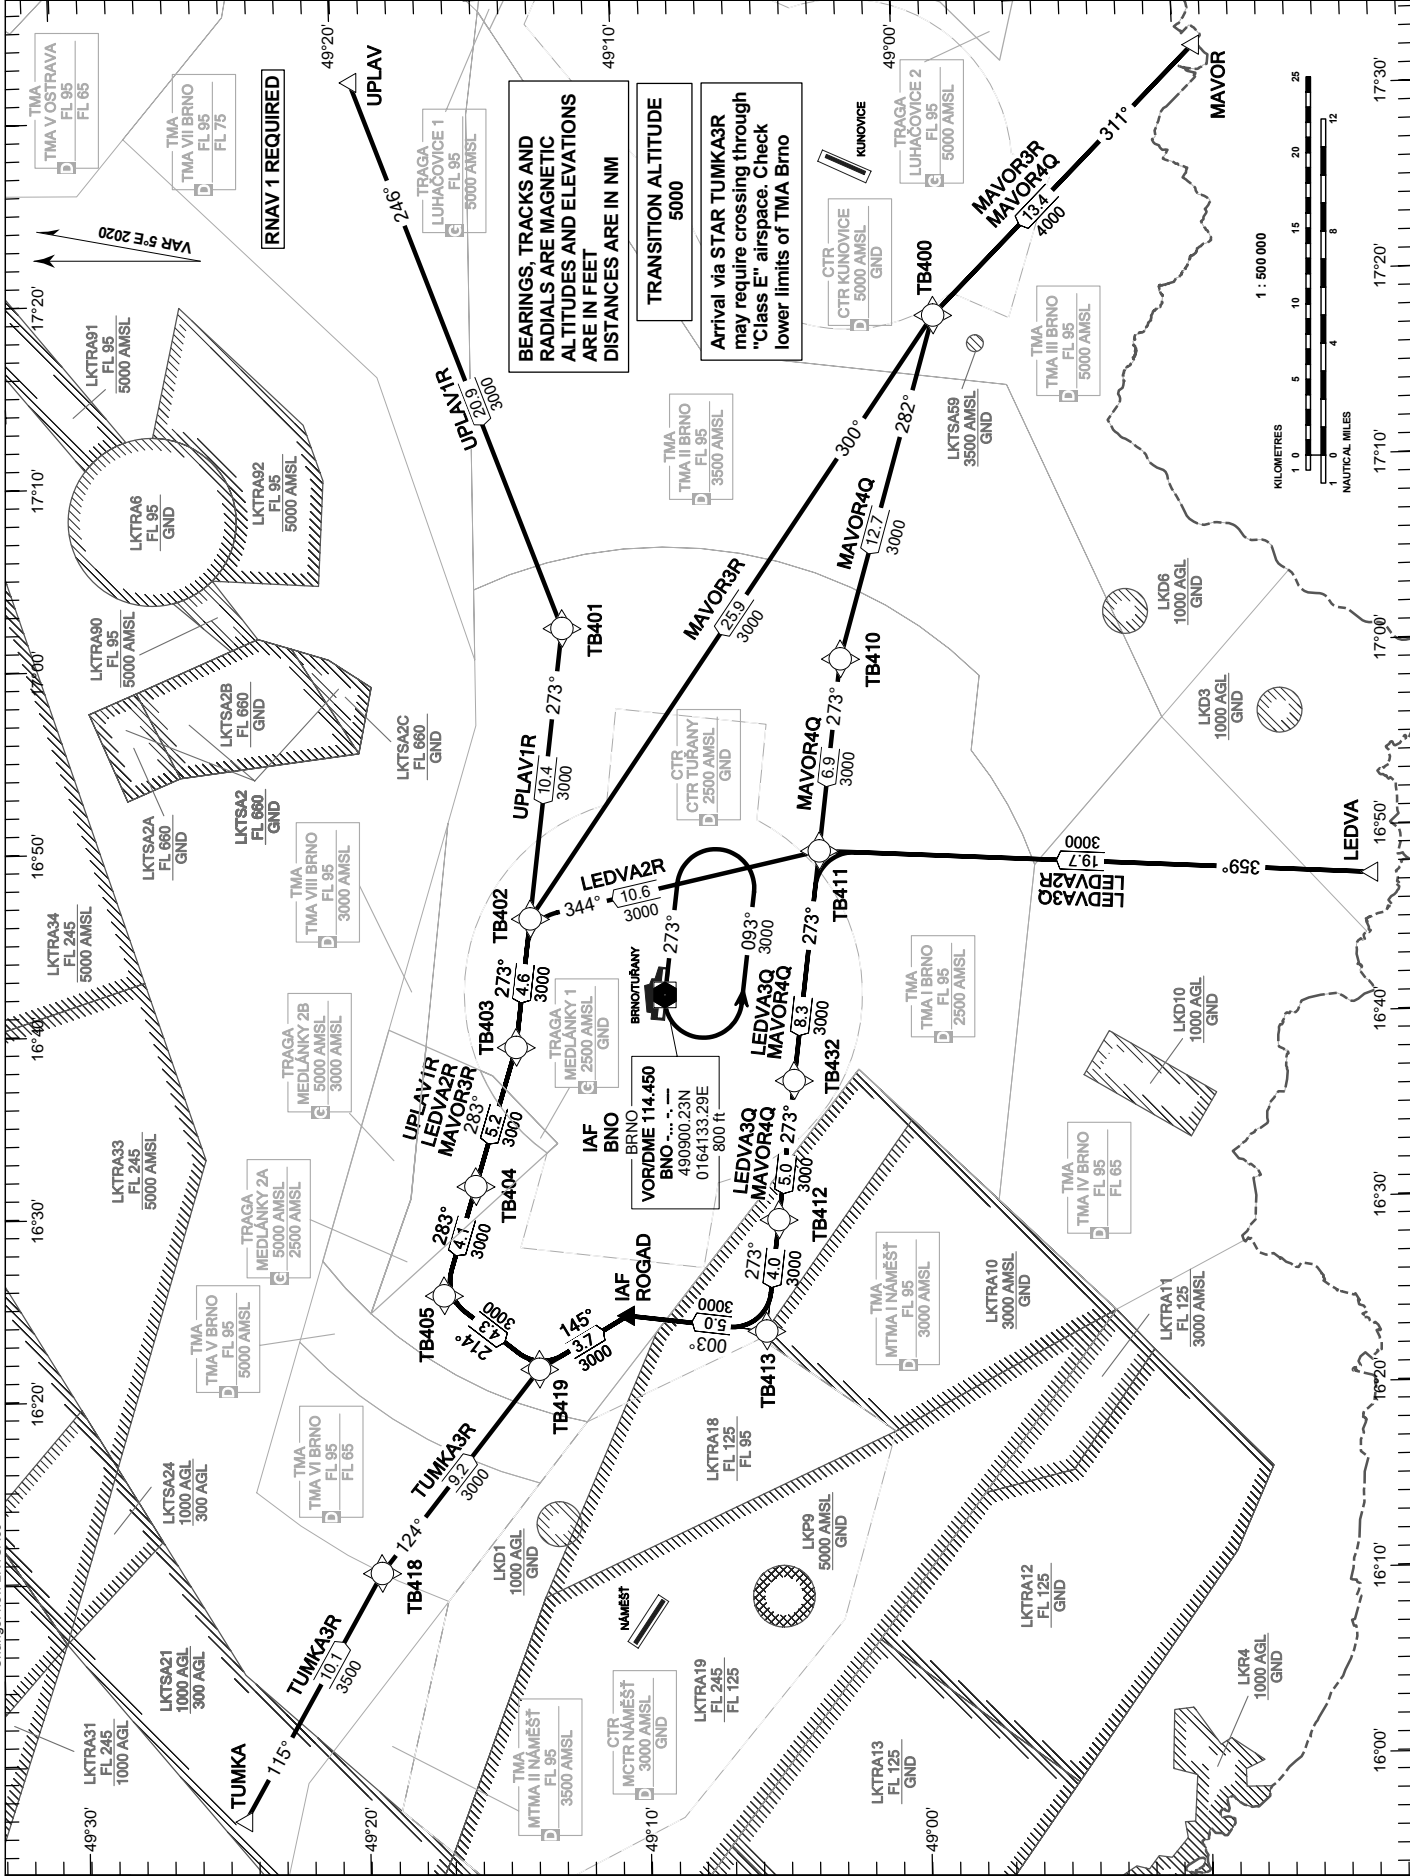

**RNAV STANDARD
ARRIVAL CHART
INSTRUMENT (STAR) - ICAO**

PRAHA RADAR	127.350
TUŘANY TOWER	119.605
TUŘANY GROUND	125.430
TUŘANY ATIS	131.105
EMERGENCY FREQ	121.500

**BRNO/TUŘANY
RWY 09**

Changes: new LK TSA59