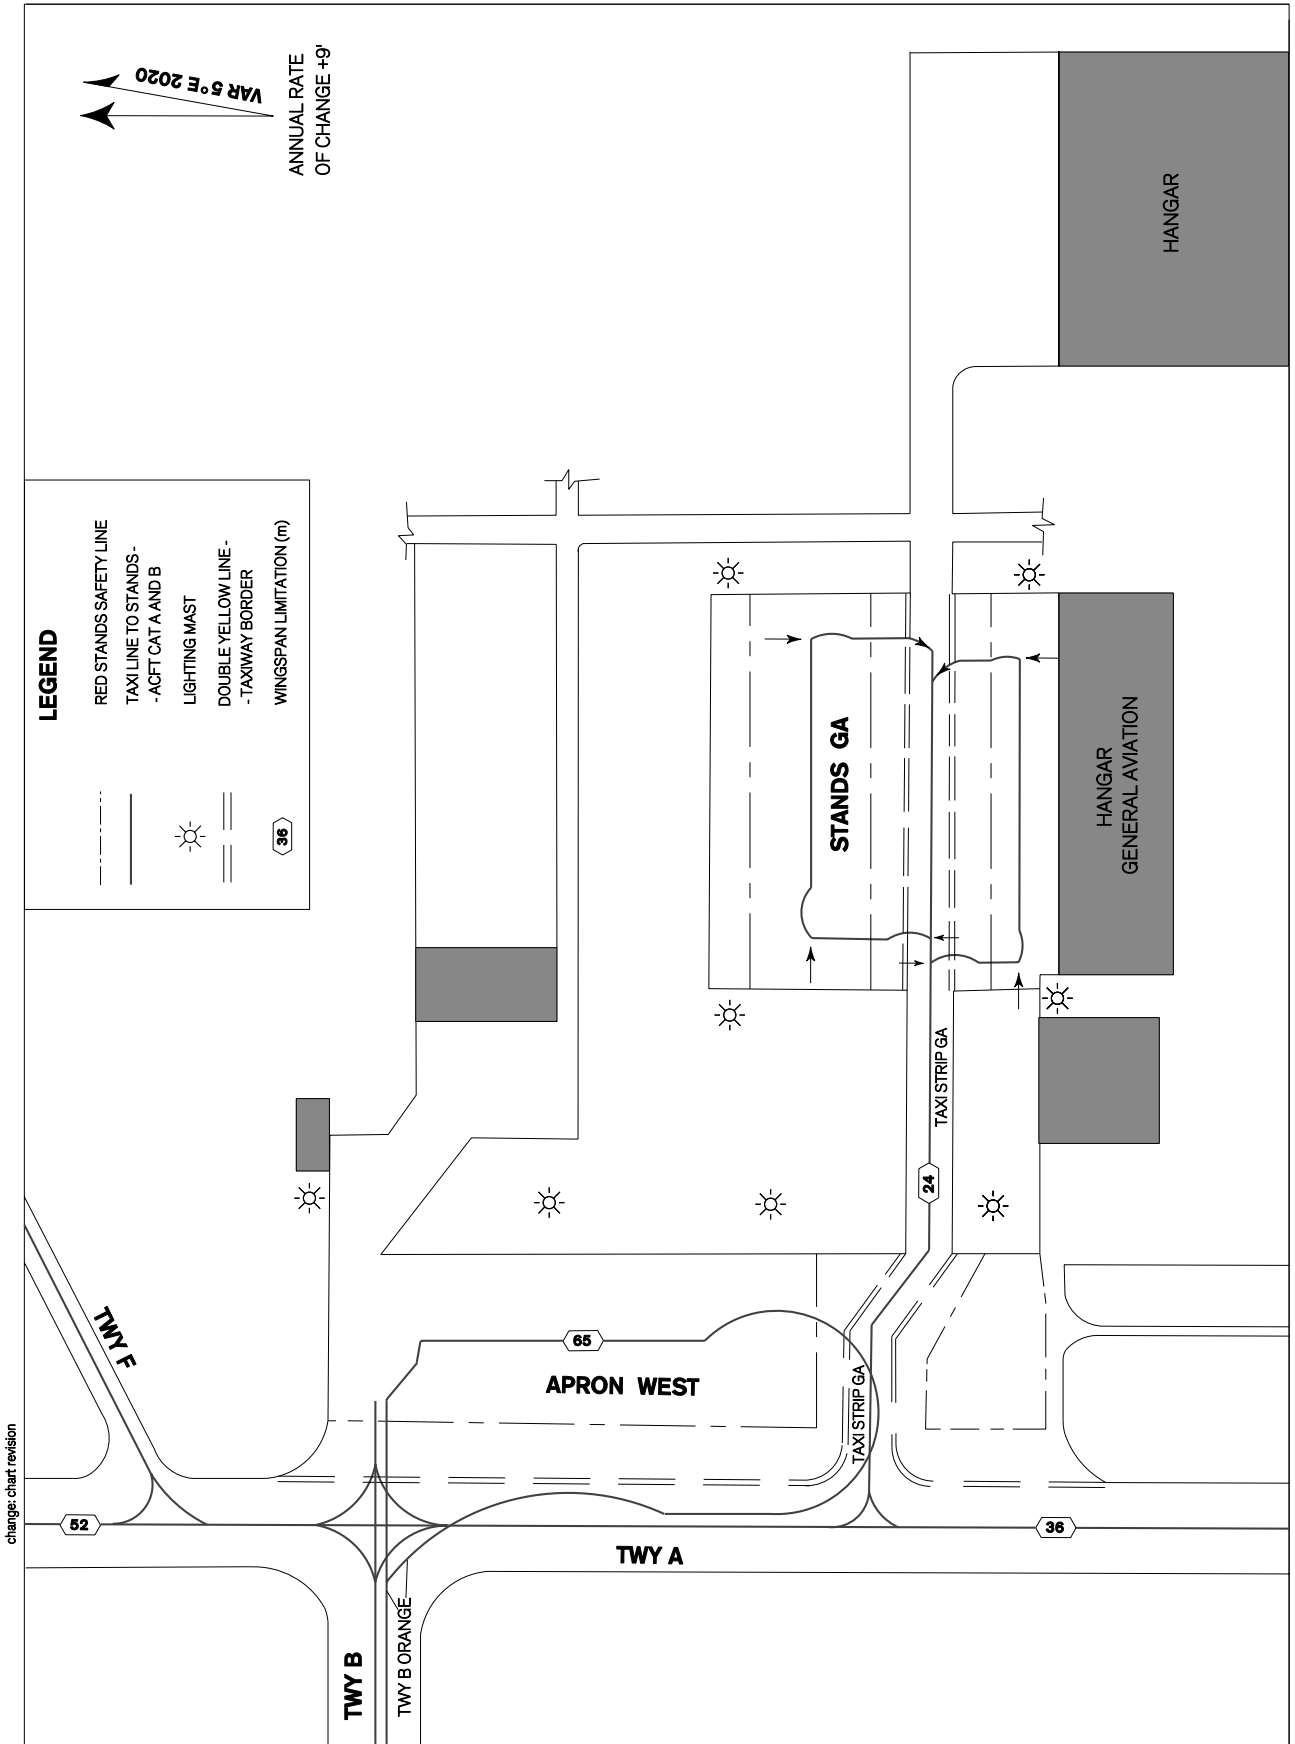

**GENERAL AVIATION STANDS AND TAXIING ON APRON WEST
BRNO / TUŘANY**

APRON ELEV
781 ft / 238 m

BRNO HANDLING
131,800

TWR 119,605
GROUND 125,430
121,500

change: chart revision