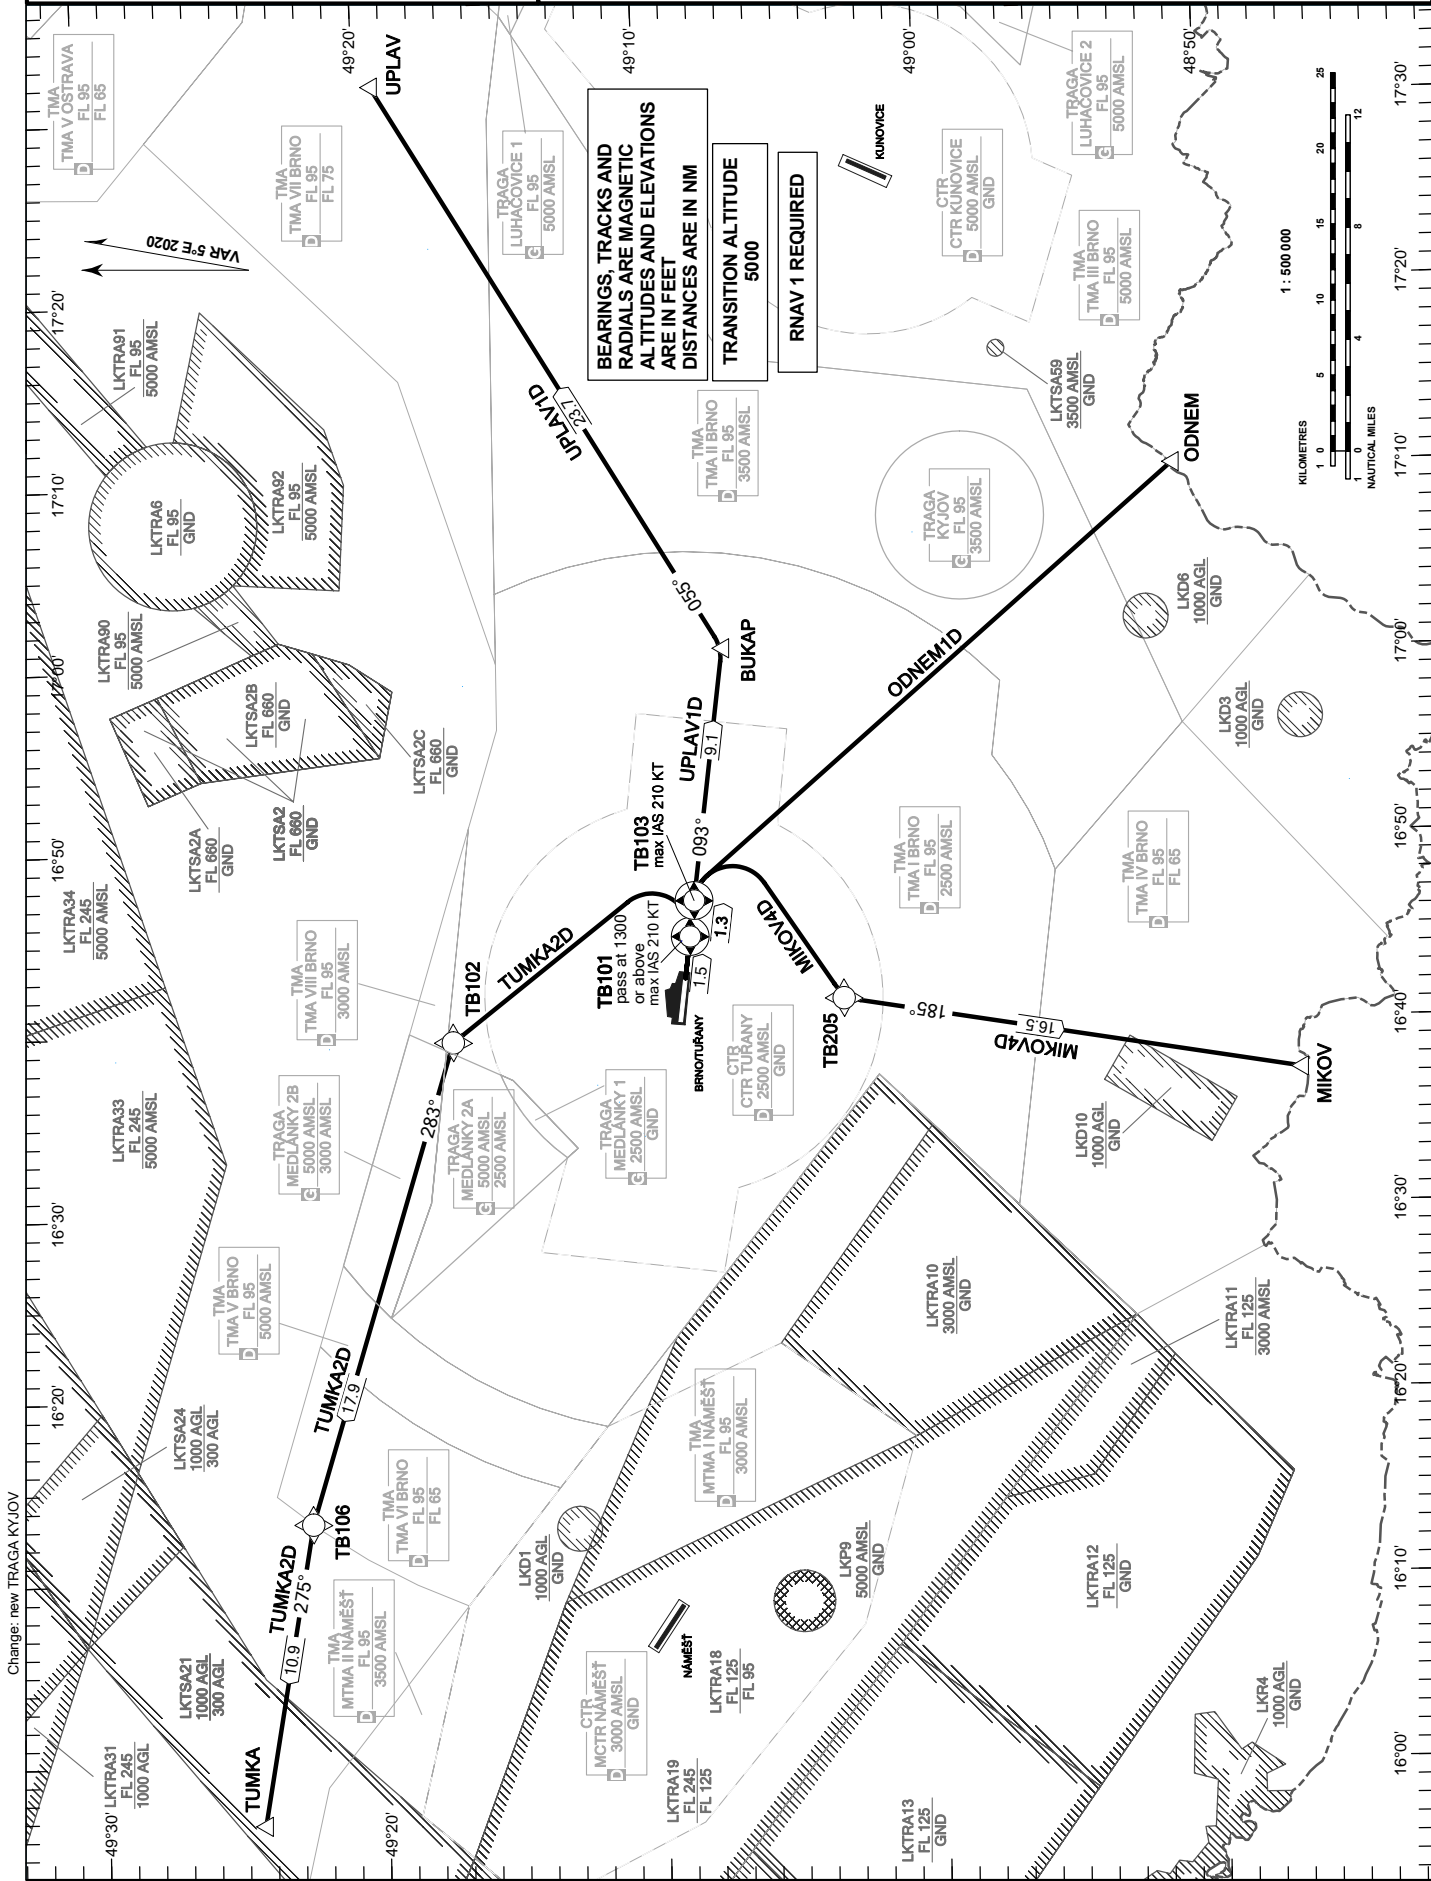

**RNAV STANDARD
DEPARTURE CHART
INSTRUMENT (SID) - ICAO**

PRAHA RADAR 127.350
TUŘANY TOWER 119.605
TUŘANY GROUND 125.430
TUŘANY ATIS 131.105
EMERGENCY FREQ 121.500

**BRNO/TUŘANY
RWY 09**

Change: new TRAGA KYJOV