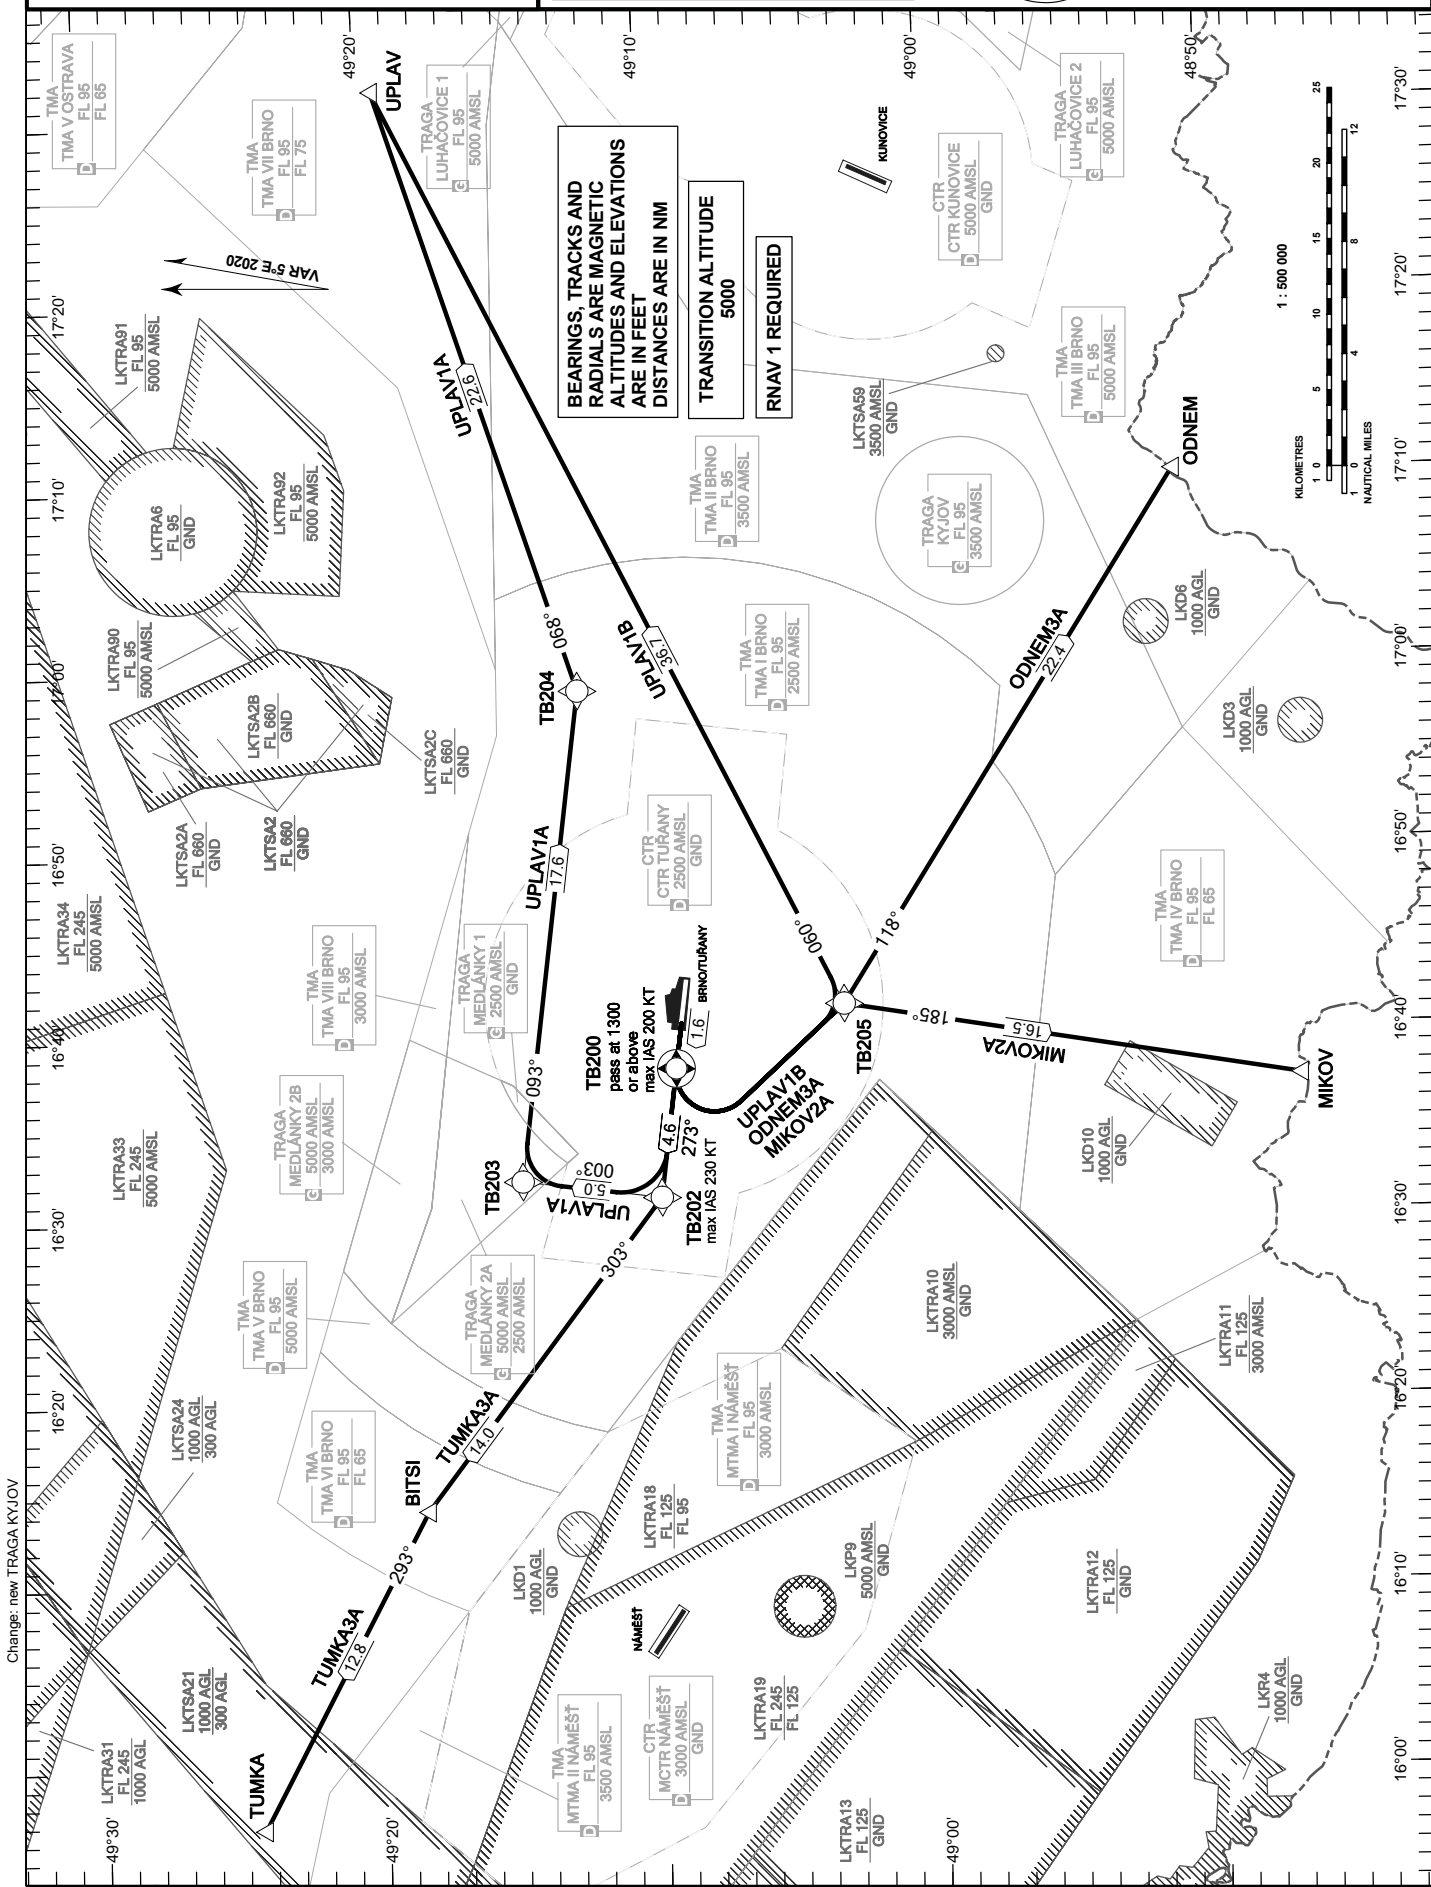

**RNAV STANDARD
DEPARTURE CHART
INSTRUMENT (SID) - ICAO**

PRAHA RADAR 127.350
TUŘANY TOWER 119.605
TUŘANY GROUND 125.430
TUŘANY ATIS 131.105
EMERGENCY FREQ 121.500

**BRNO/TUŘANY
RWY 27**

Change: new TRAGA KYJOV