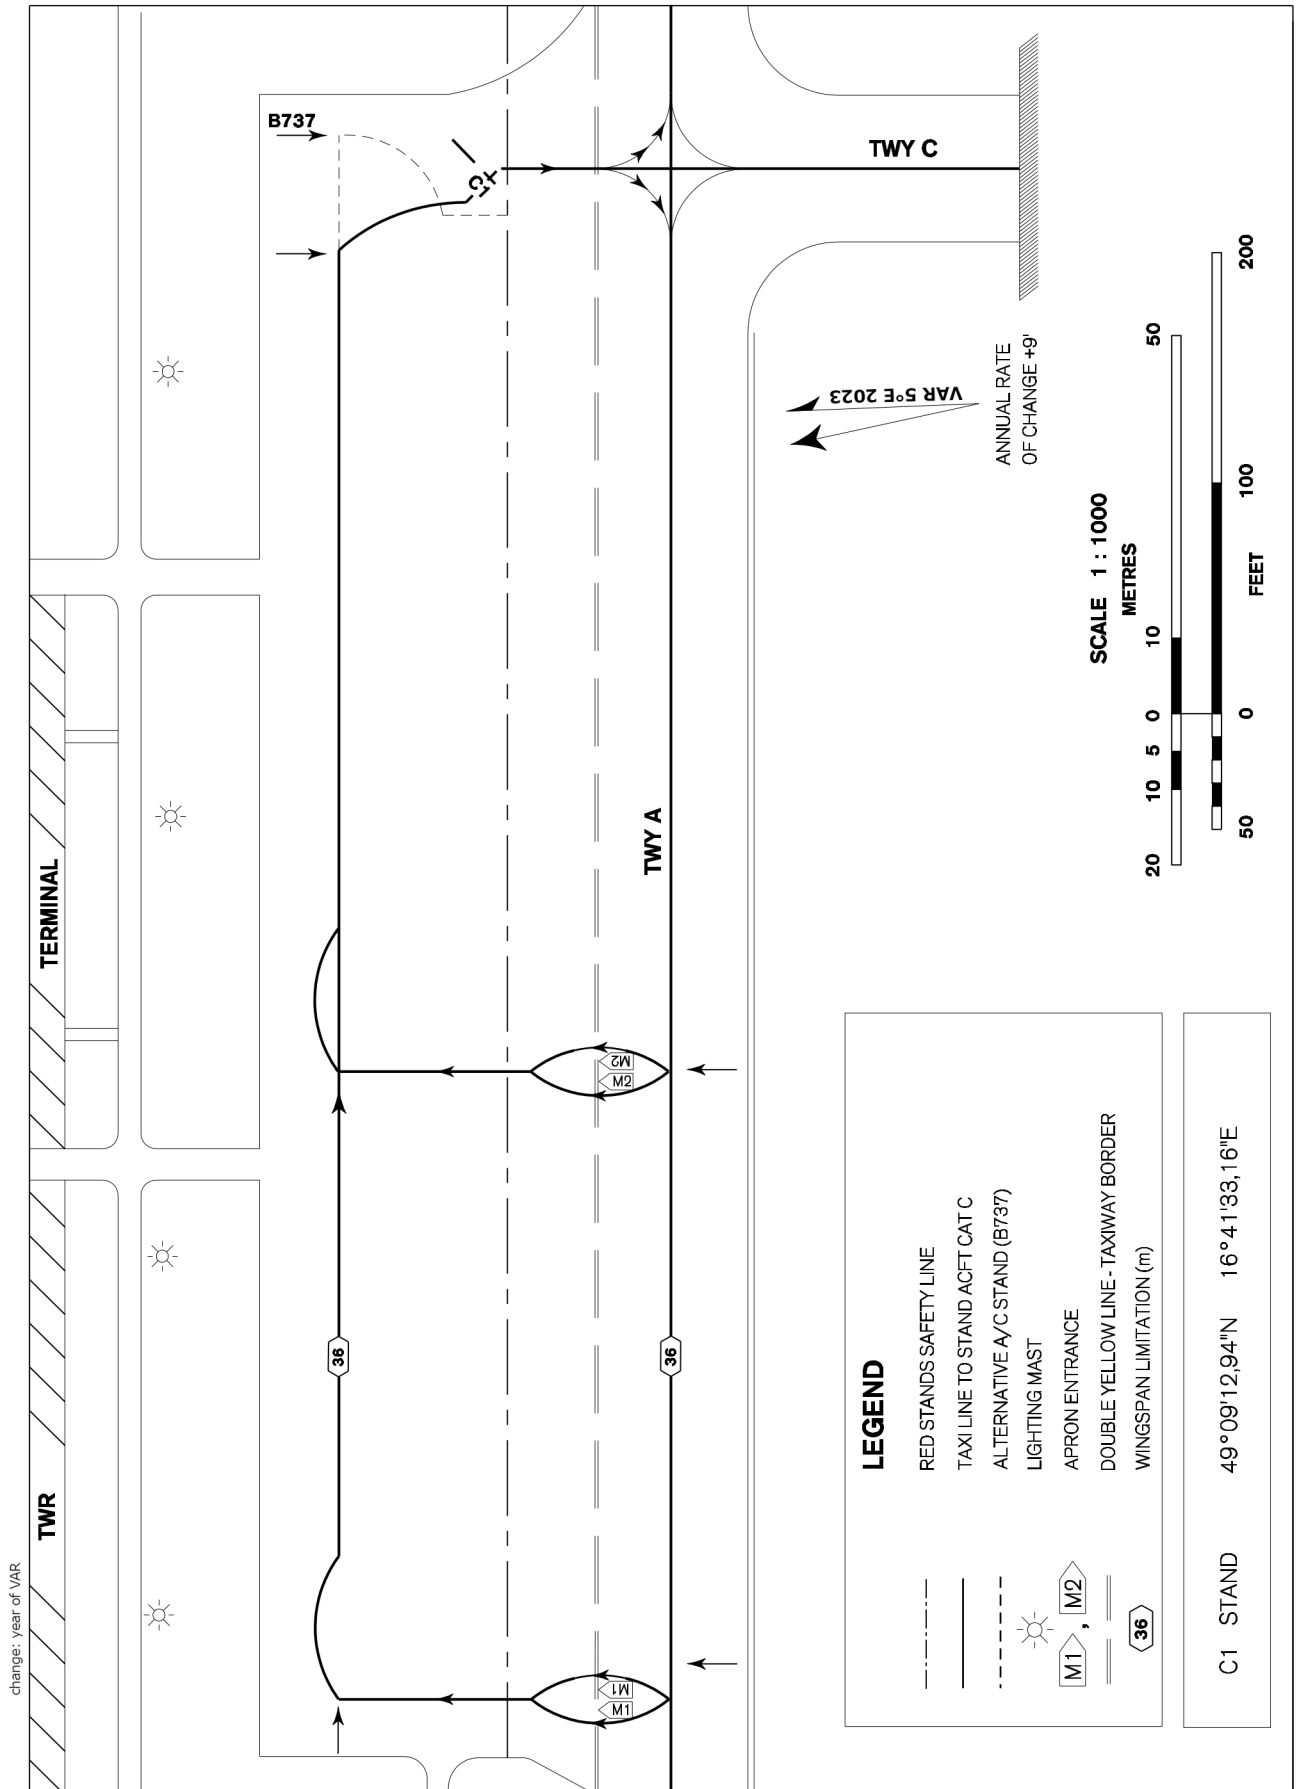

PARKING STANDS AND TAXIING ON APRON MIDDLE
BRNO / TUŘANY

APRON ELEV
781 ft / 238 m

BRNO HANDLING
131,805

TWR 119,605
GROUND 125,430
121,500

change: year of VAR