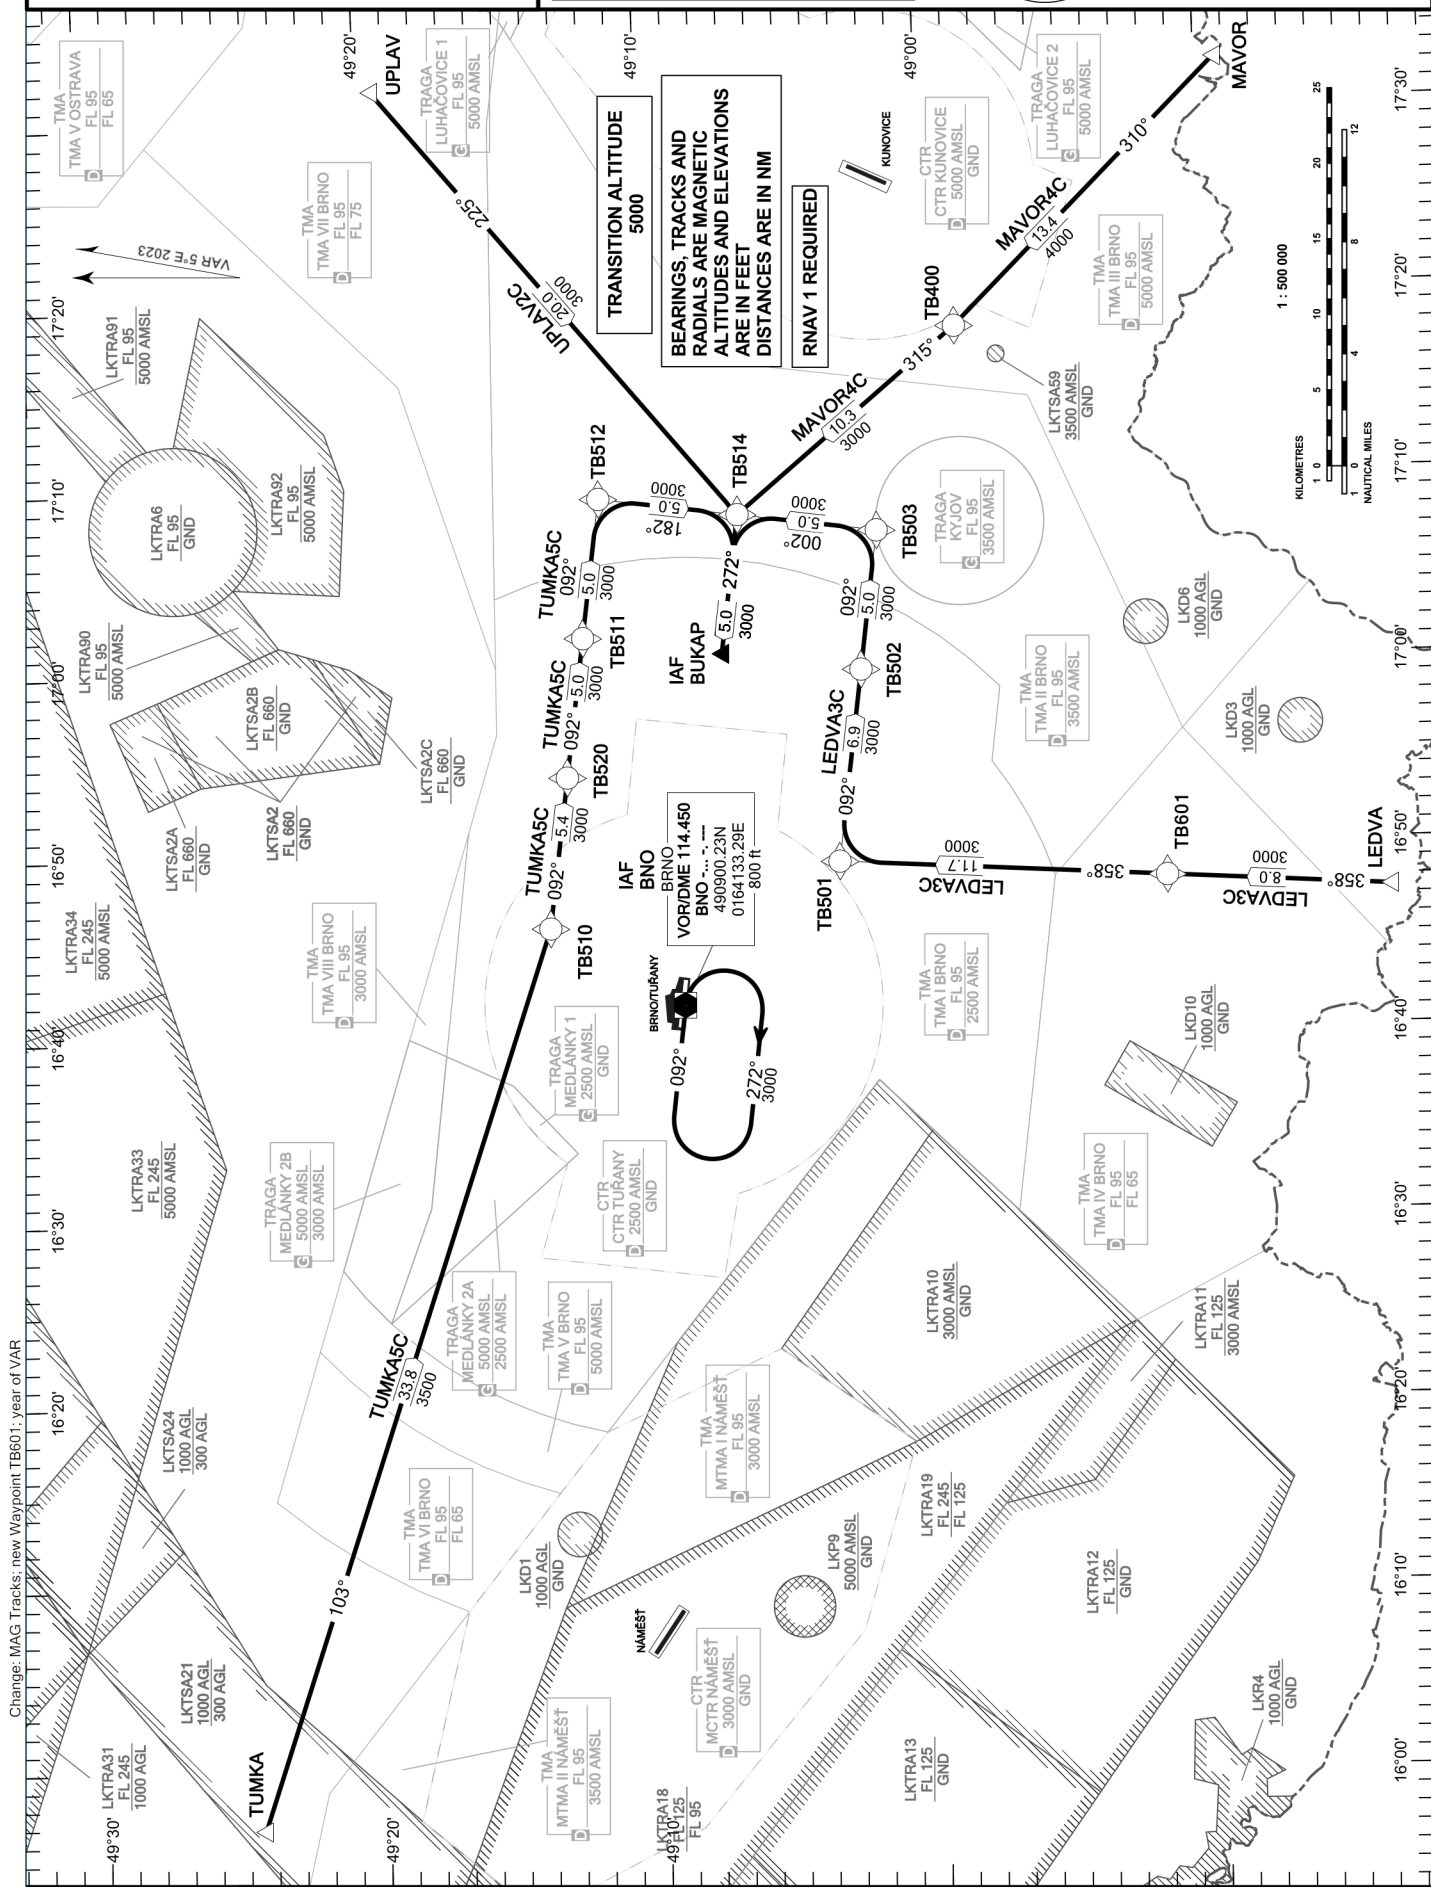

**RNAV STANDARD  
ARRIVAL CHART  
INSTRUMENT (STAR) - ICAO**

PRAHA RADAR	127.350
TUŘANY TOWER	119.605
TUŘANY GROUND	125.430
TUŘANY ATIS	131.105
EMERGENCY FREQ	121.500

**BRNO/TUŘANY  
RWY 27**

Change: MAG Tracks: new Waypoint TB601; year of VAR