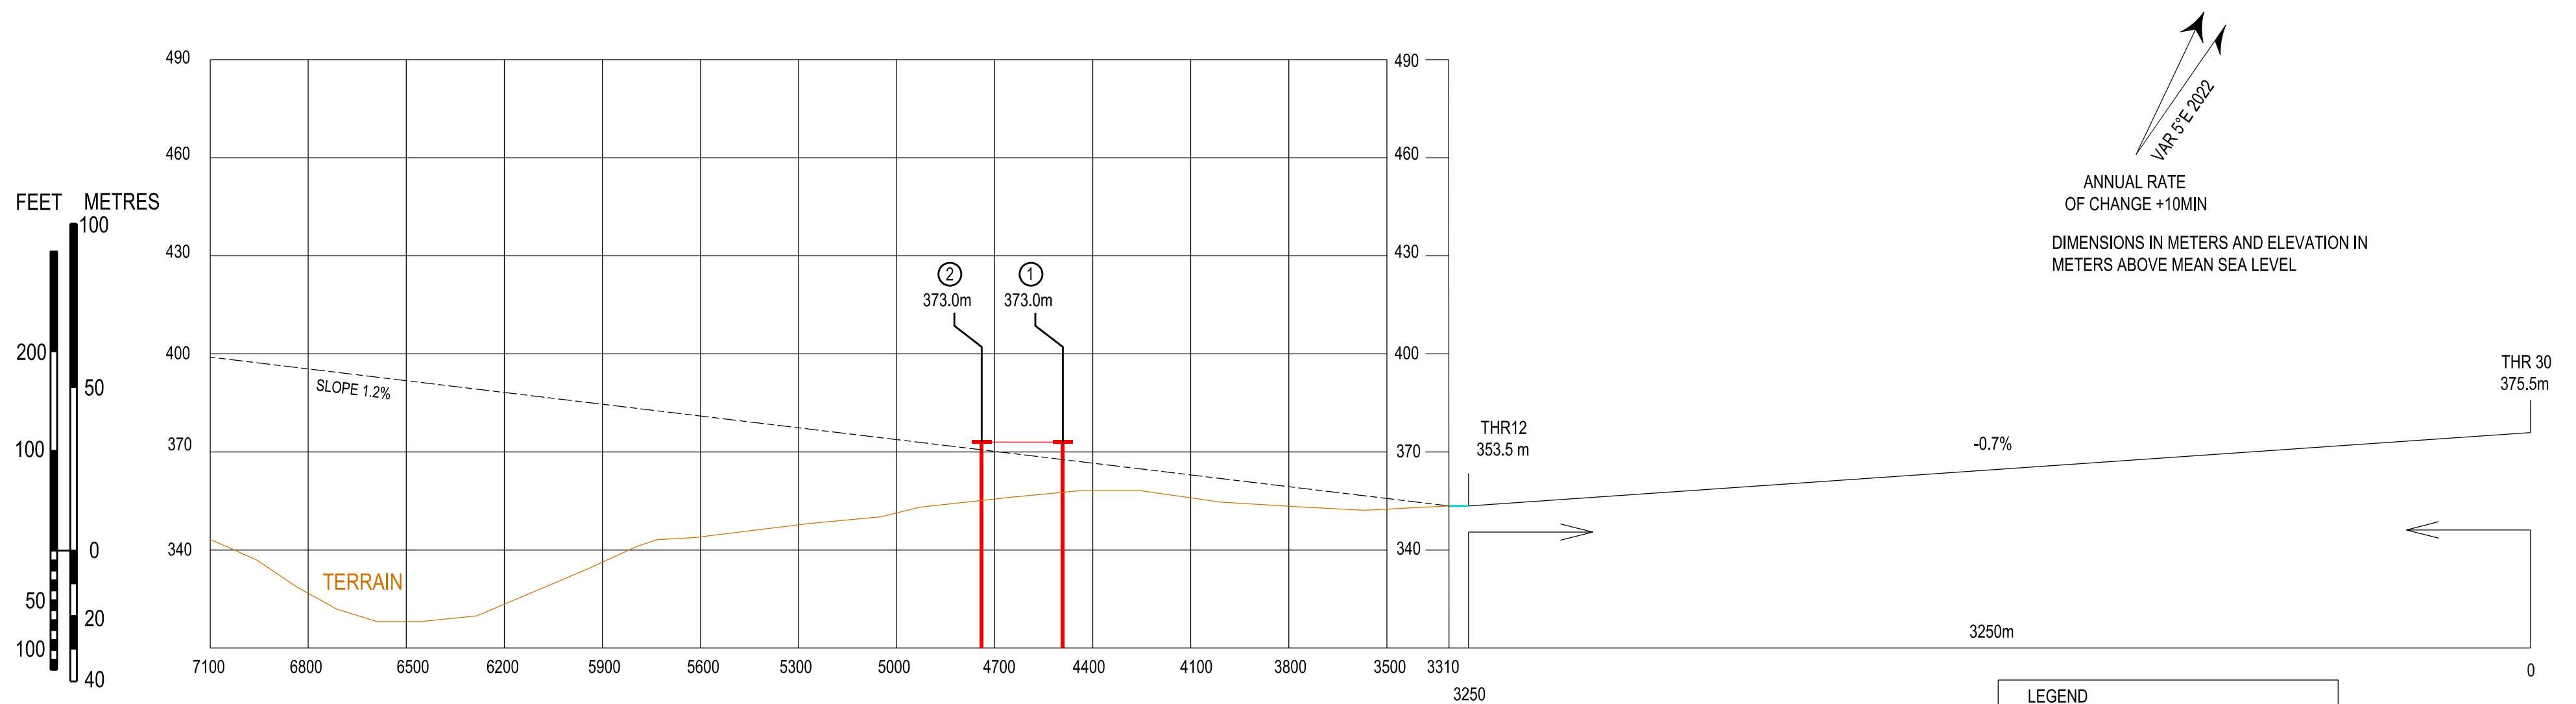

**AERODROME OBSTACLE CHART - ICAO  
TYPE A (OPERATING LIMITATION)**

**PRAHA / Ruzyně  
RWY 30**

VERTICAL SCALE 1 : 1 500

**RWY 30**

DECLARED DISTANCES	
TAKE - OFF RUN AVAILABLE	3250
TAKE - OFF DISTANCE AVAILABLE	3310
ACCELERATE STOP DISTANCE	3250
LANDING DISTANCE AVAILABLE	3250

**LEGEND**

- CONTOUR
- TERRAIN
- OBSTACLE
- TREES
- BUILDING
- ROAD, RAILWAY

change of horizontal and vertical scale