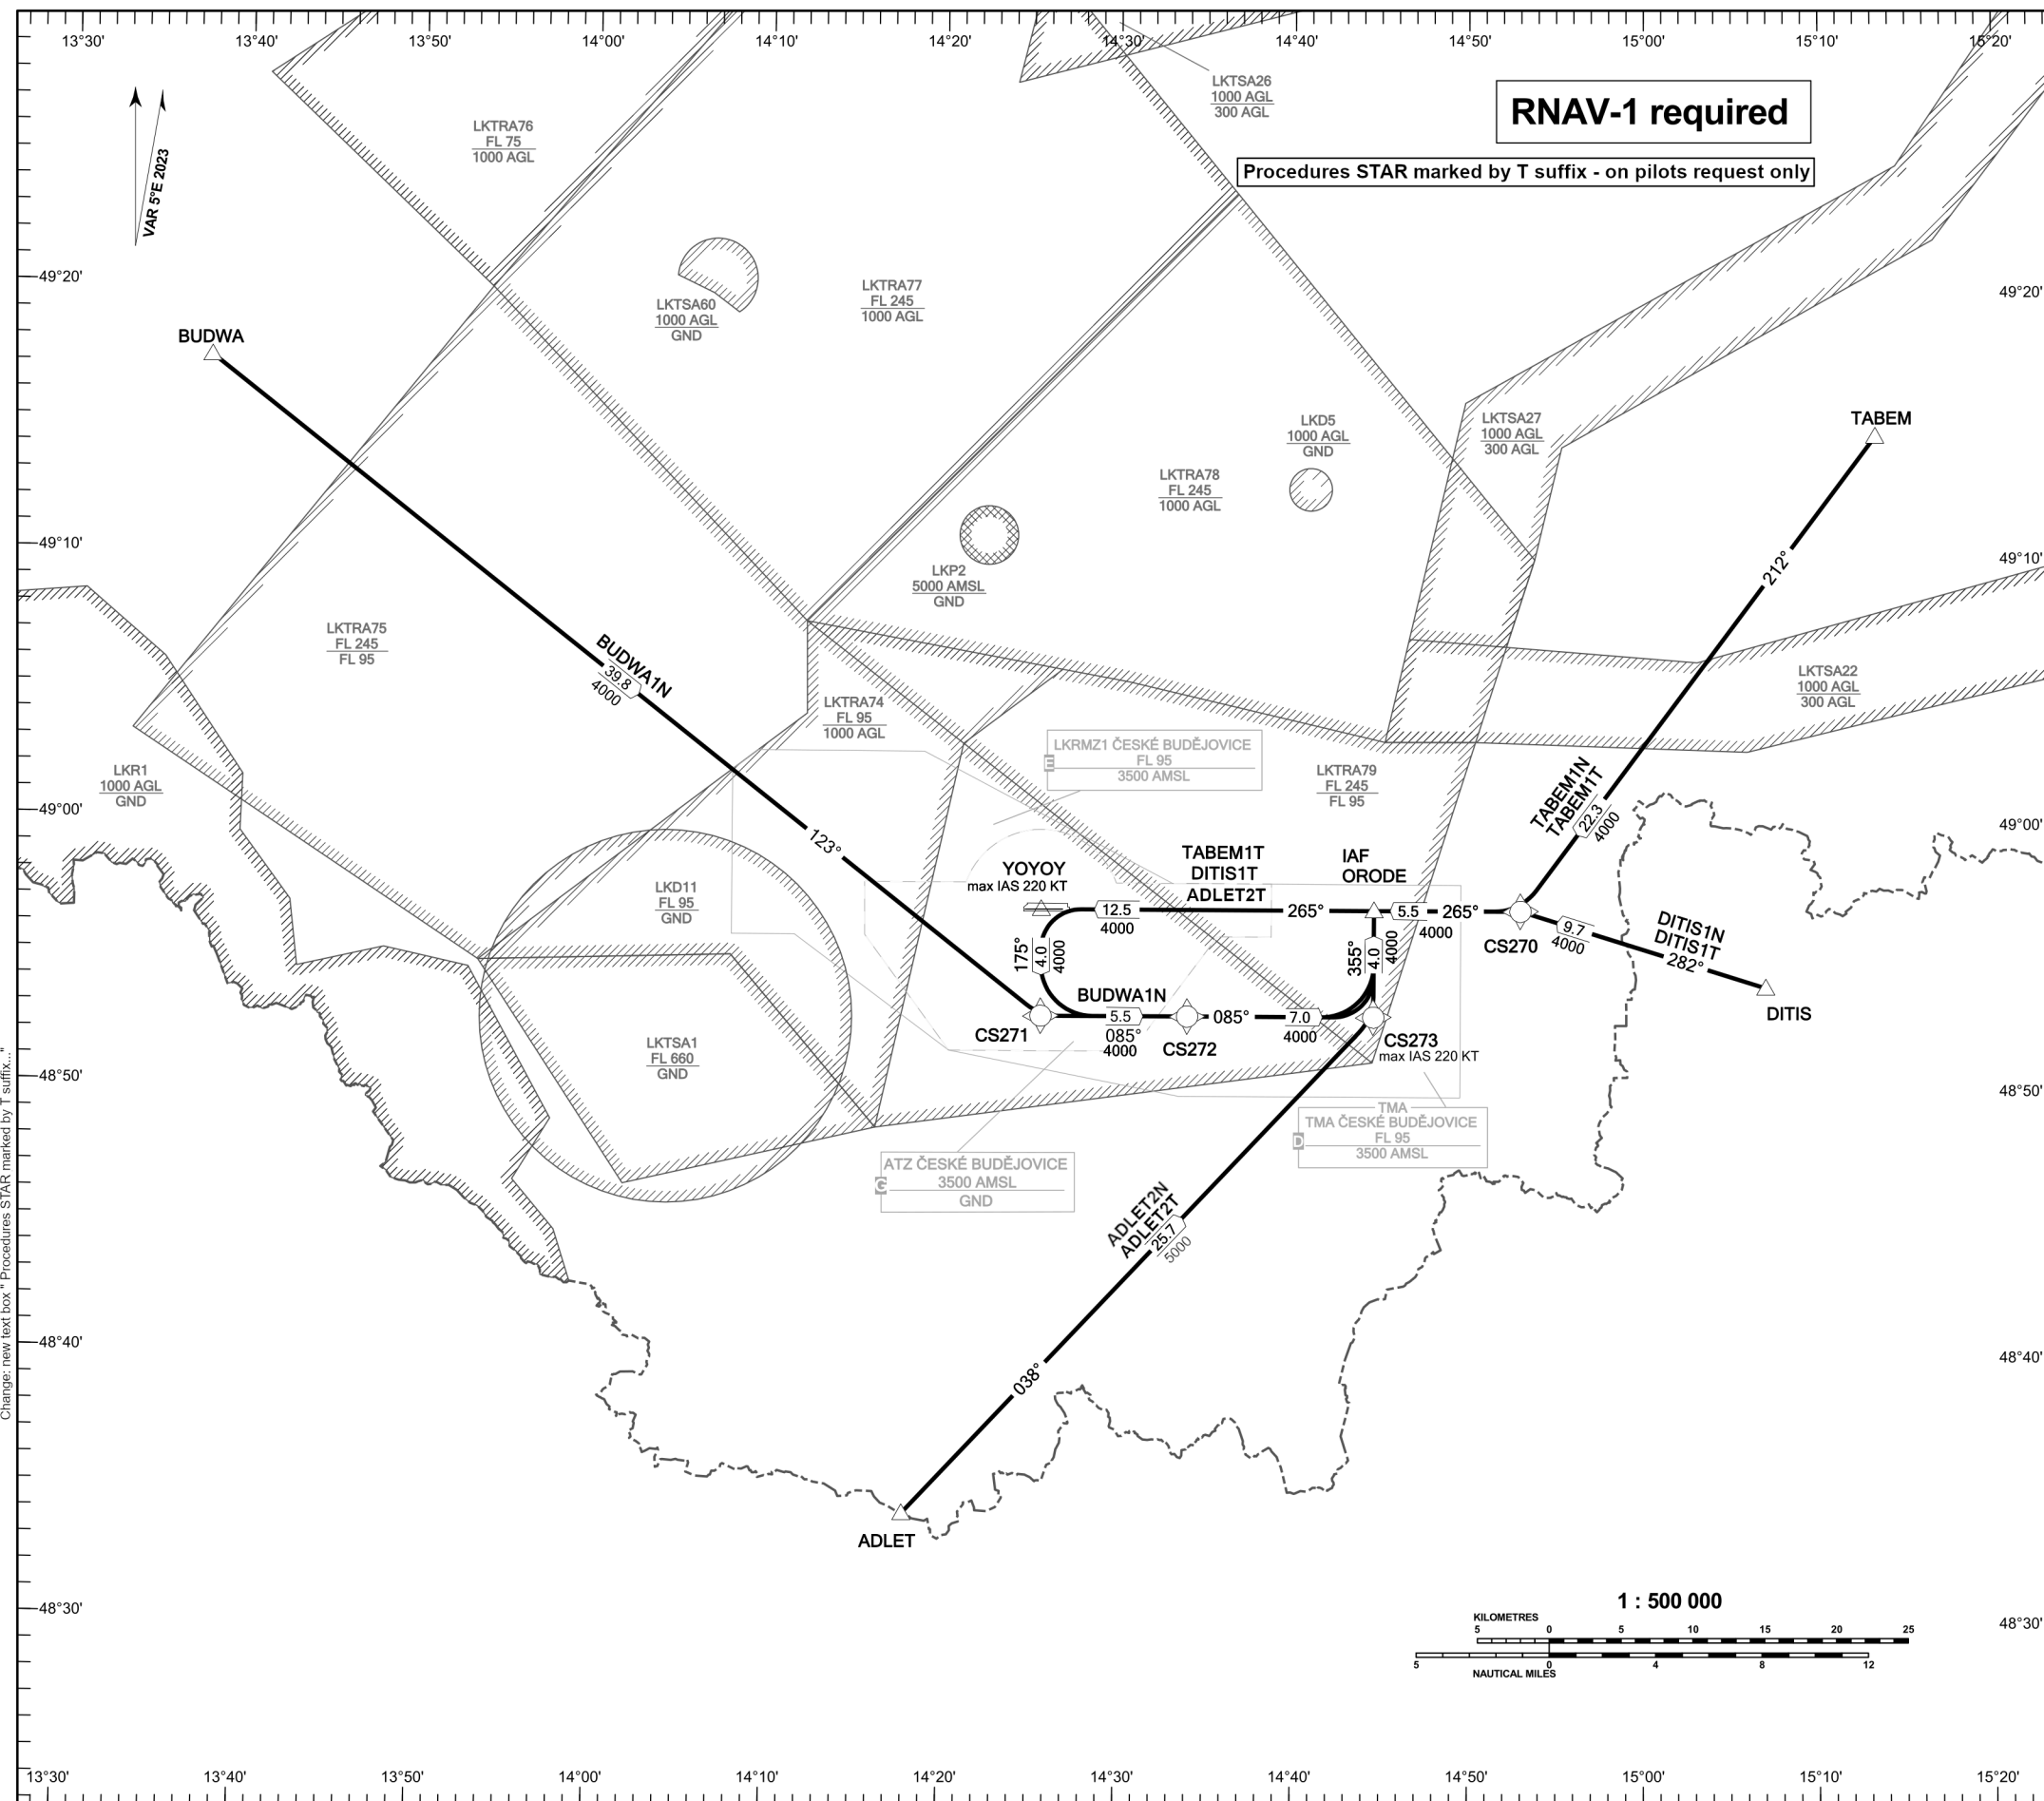

**RNAV STANDARD ARRIVAL CHART - INSTRUMENT
(STAR) - ICAO**

**ČESKÉ BUDĚJOVICE
RNAV STAR RWY 27**

PRAHA RADAR	118.650
BUDĚJOVICE INFORMATION	135.930
PRAHA FIC	126.100
EMERGENCY FREQ	121.500

TRANSITION ALTITUDE
5000

BEARINGS, TRACKS AND
RADIALS ARE MAGNETIC
ALTITUDES AND ELEVATIONS
ARE IN FEET
DISTANCES ARE IN NM