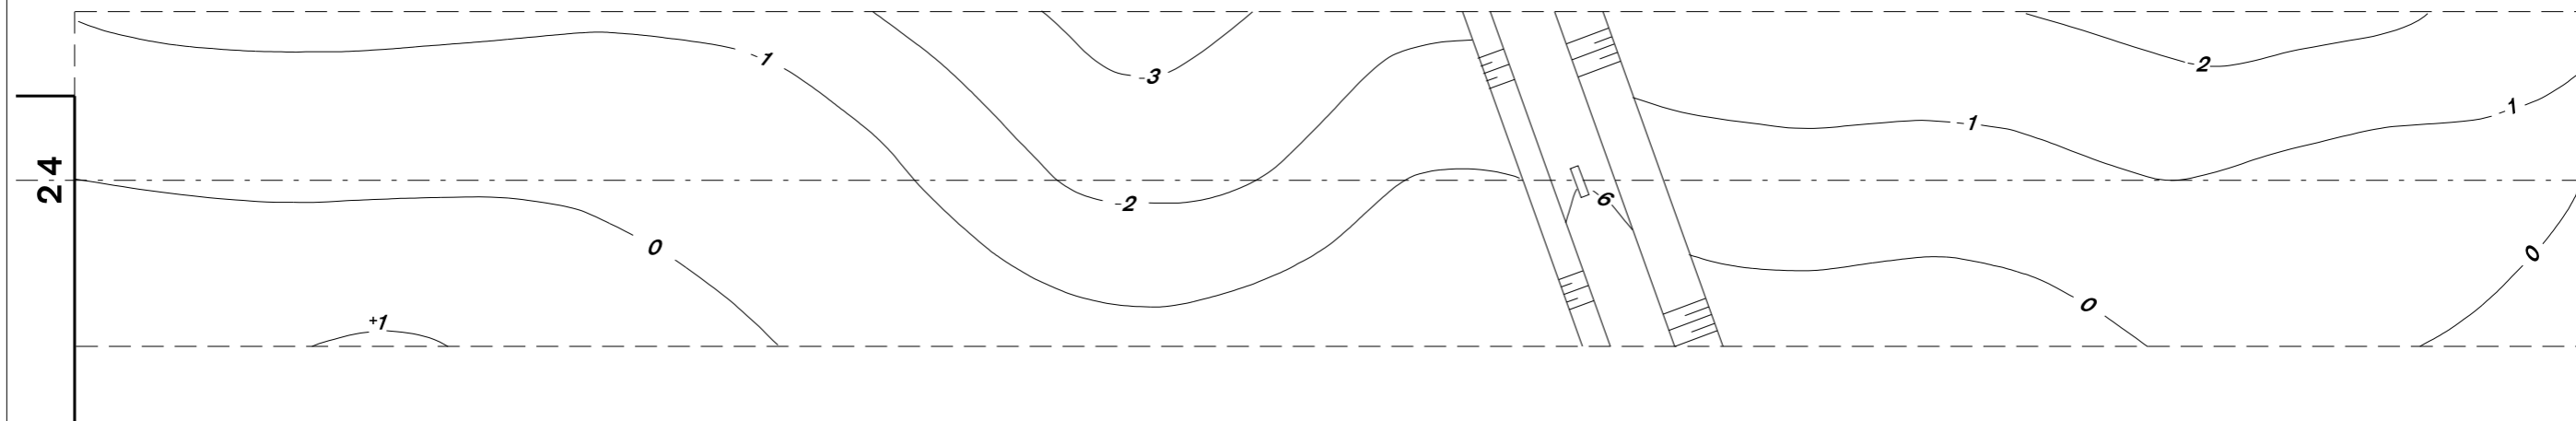

# PRECISION APPROACH TERRAIN CHART - ICAO RWY 24 PRAHA/Ruzyně

HORIZONTAL SCALE 1 : 2500

VERTICAL SCALE 1 : 500

LEGEND	
	CONTOUR
	CENTRE-LINE PROFILE
	APPROACH LIGHTS

CONTOURS AND HEIGHTS ARE RELATED TO ELEVATION OF RWY THR  
DISTANCES AND HEIGHTS IN METRES