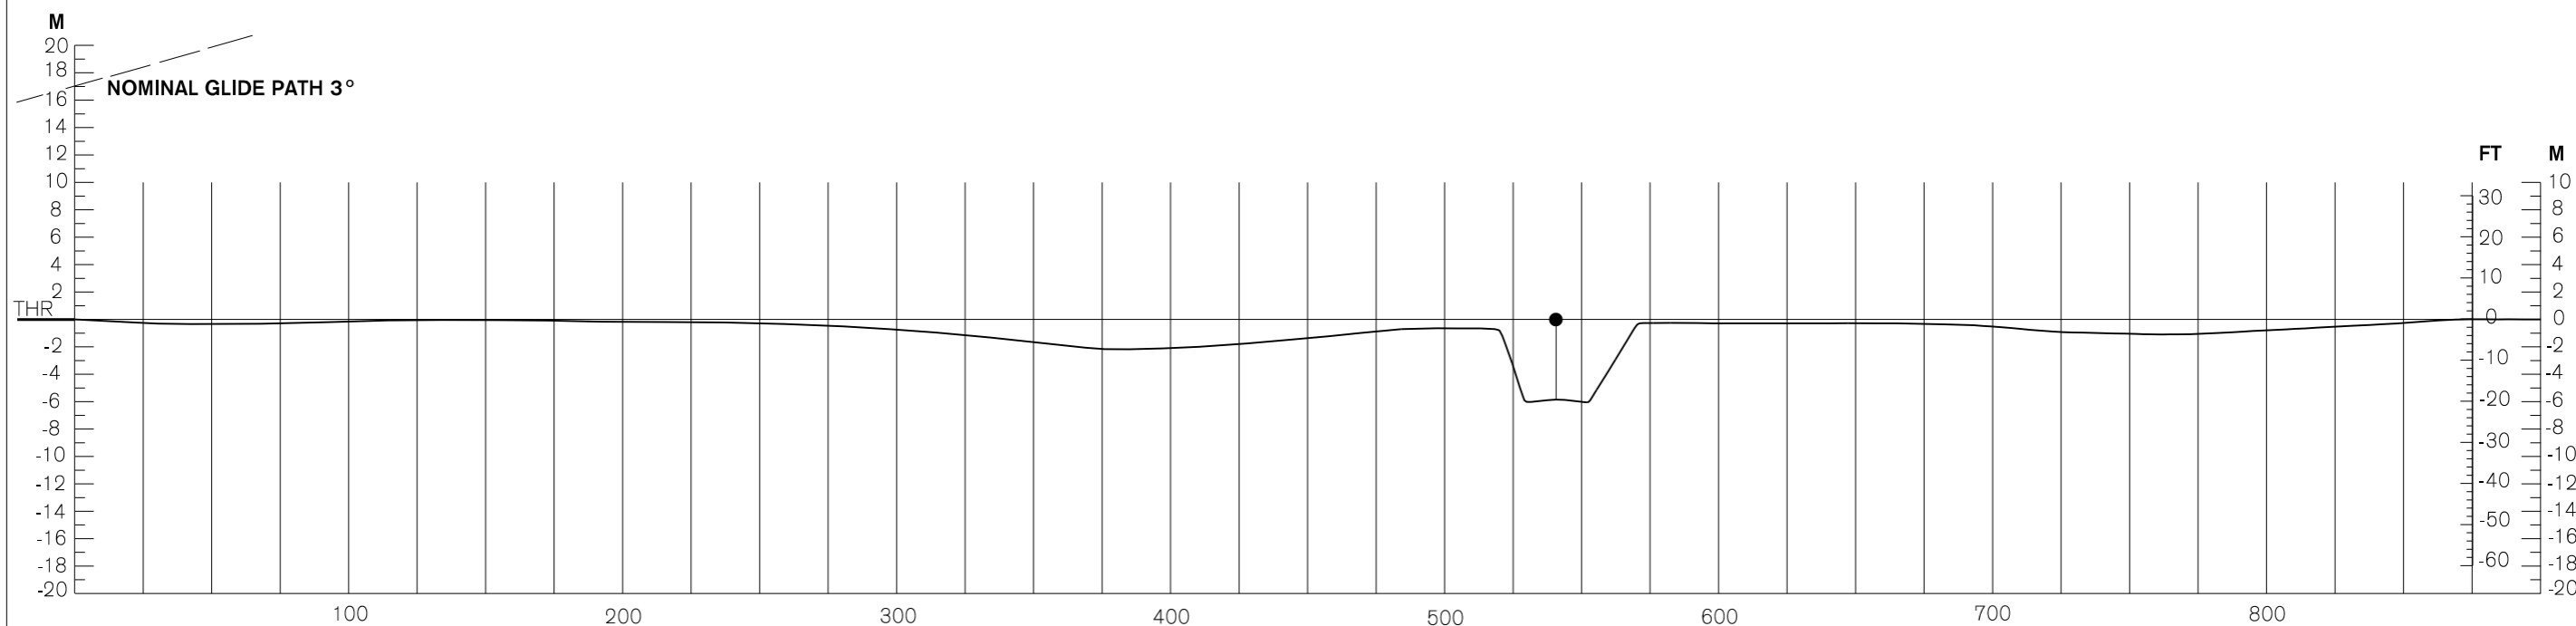

# PRECISION APPROACH TERRAIN CHART - ICAO RWY 24 PRAHA/Ruzyně

HORIZONTAL SCALE 1 : 2500

VERTICAL SCALE 1 : 500

LEGEND	
	CONTOUR
	CENTRE-LINE PROFILE
	APPROACH LIGHTS

CONTOURS AND HEIGHTS ARE RELATED TO ELEVATION OF RWY THR  
DISTANCES AND HEIGHTS IN METRES