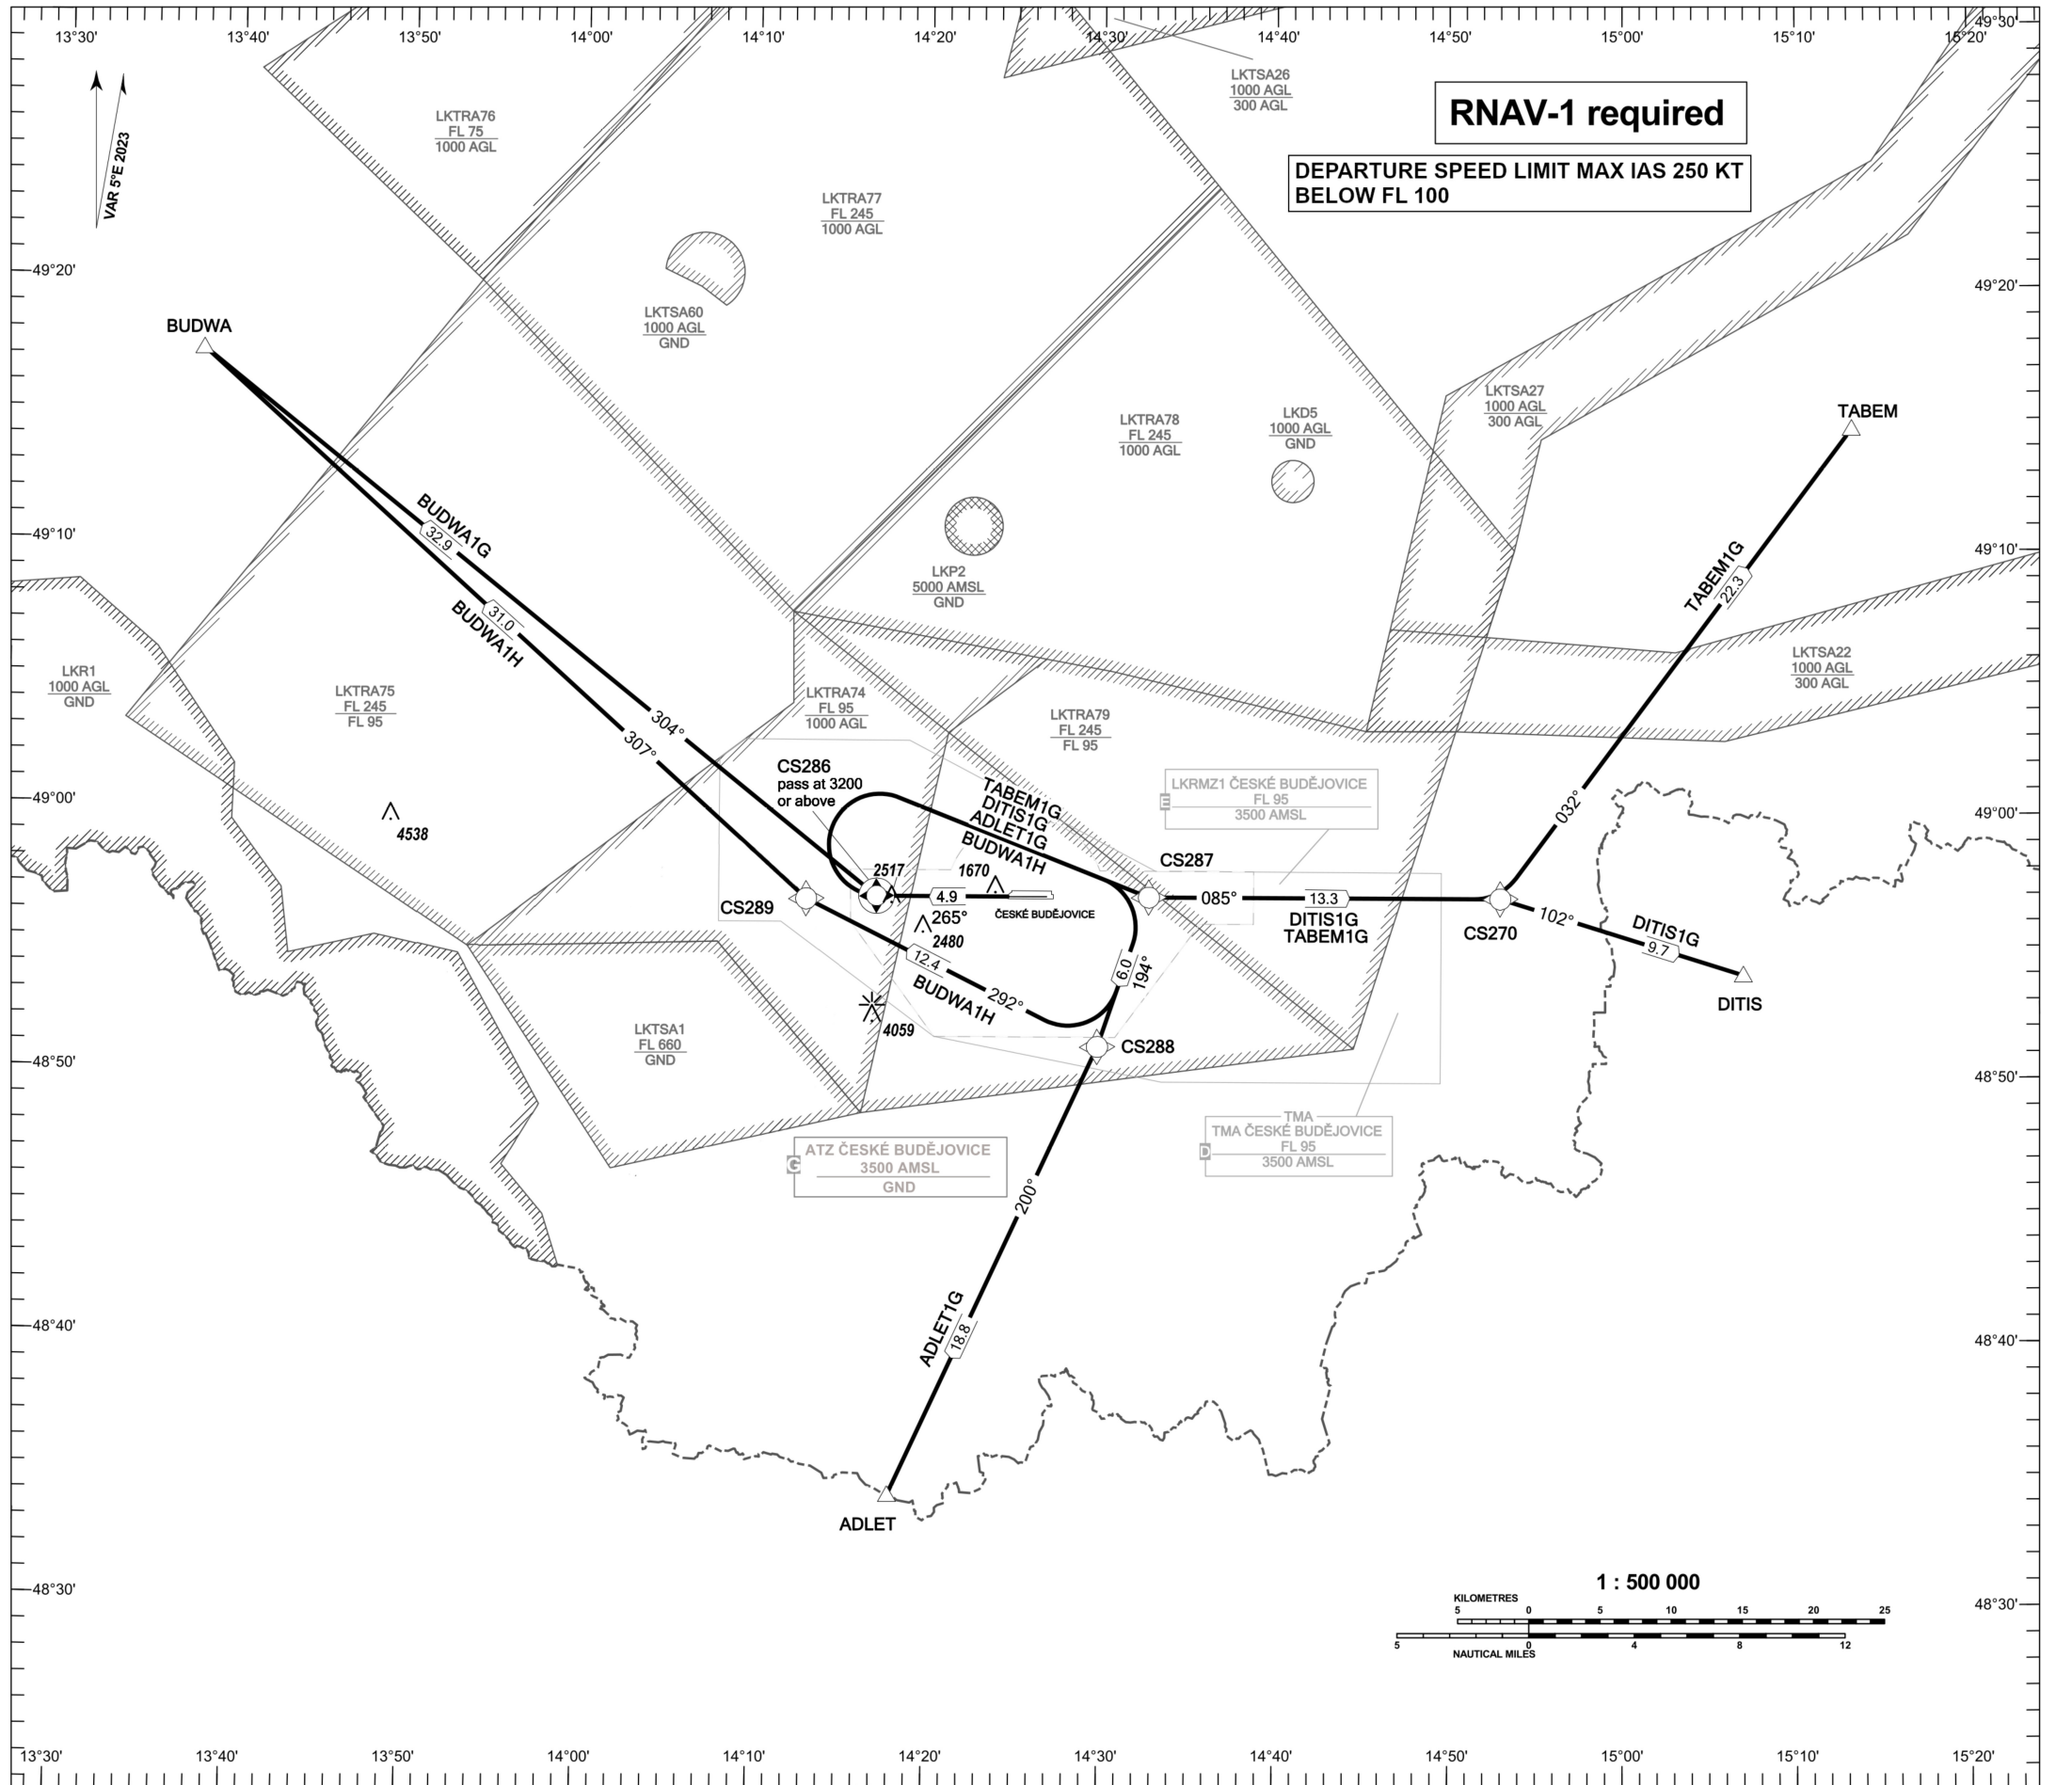

STANDARD DEPARTURE CHART - INSTRUMENT (SID) - ICAO

ČESKÉ BUDĚJOVICE (LKCS) RNAV RWY 27

ADLET1G BUDWA1G BUDWA1H DITIS1G TABEM1G

PRAHA RADAR	118.650
BUDĚJOVICE INFORMATION	135.930
PRAHA FIC	126.100
EMERGENCY FREQ	121.500

BEARINGS, TRACKS AND RADIALS ARE MAGNETIC
 ALTITUDES AND ELEVATIONS ARE IN FEET
 DISTANCES ARE IN NM