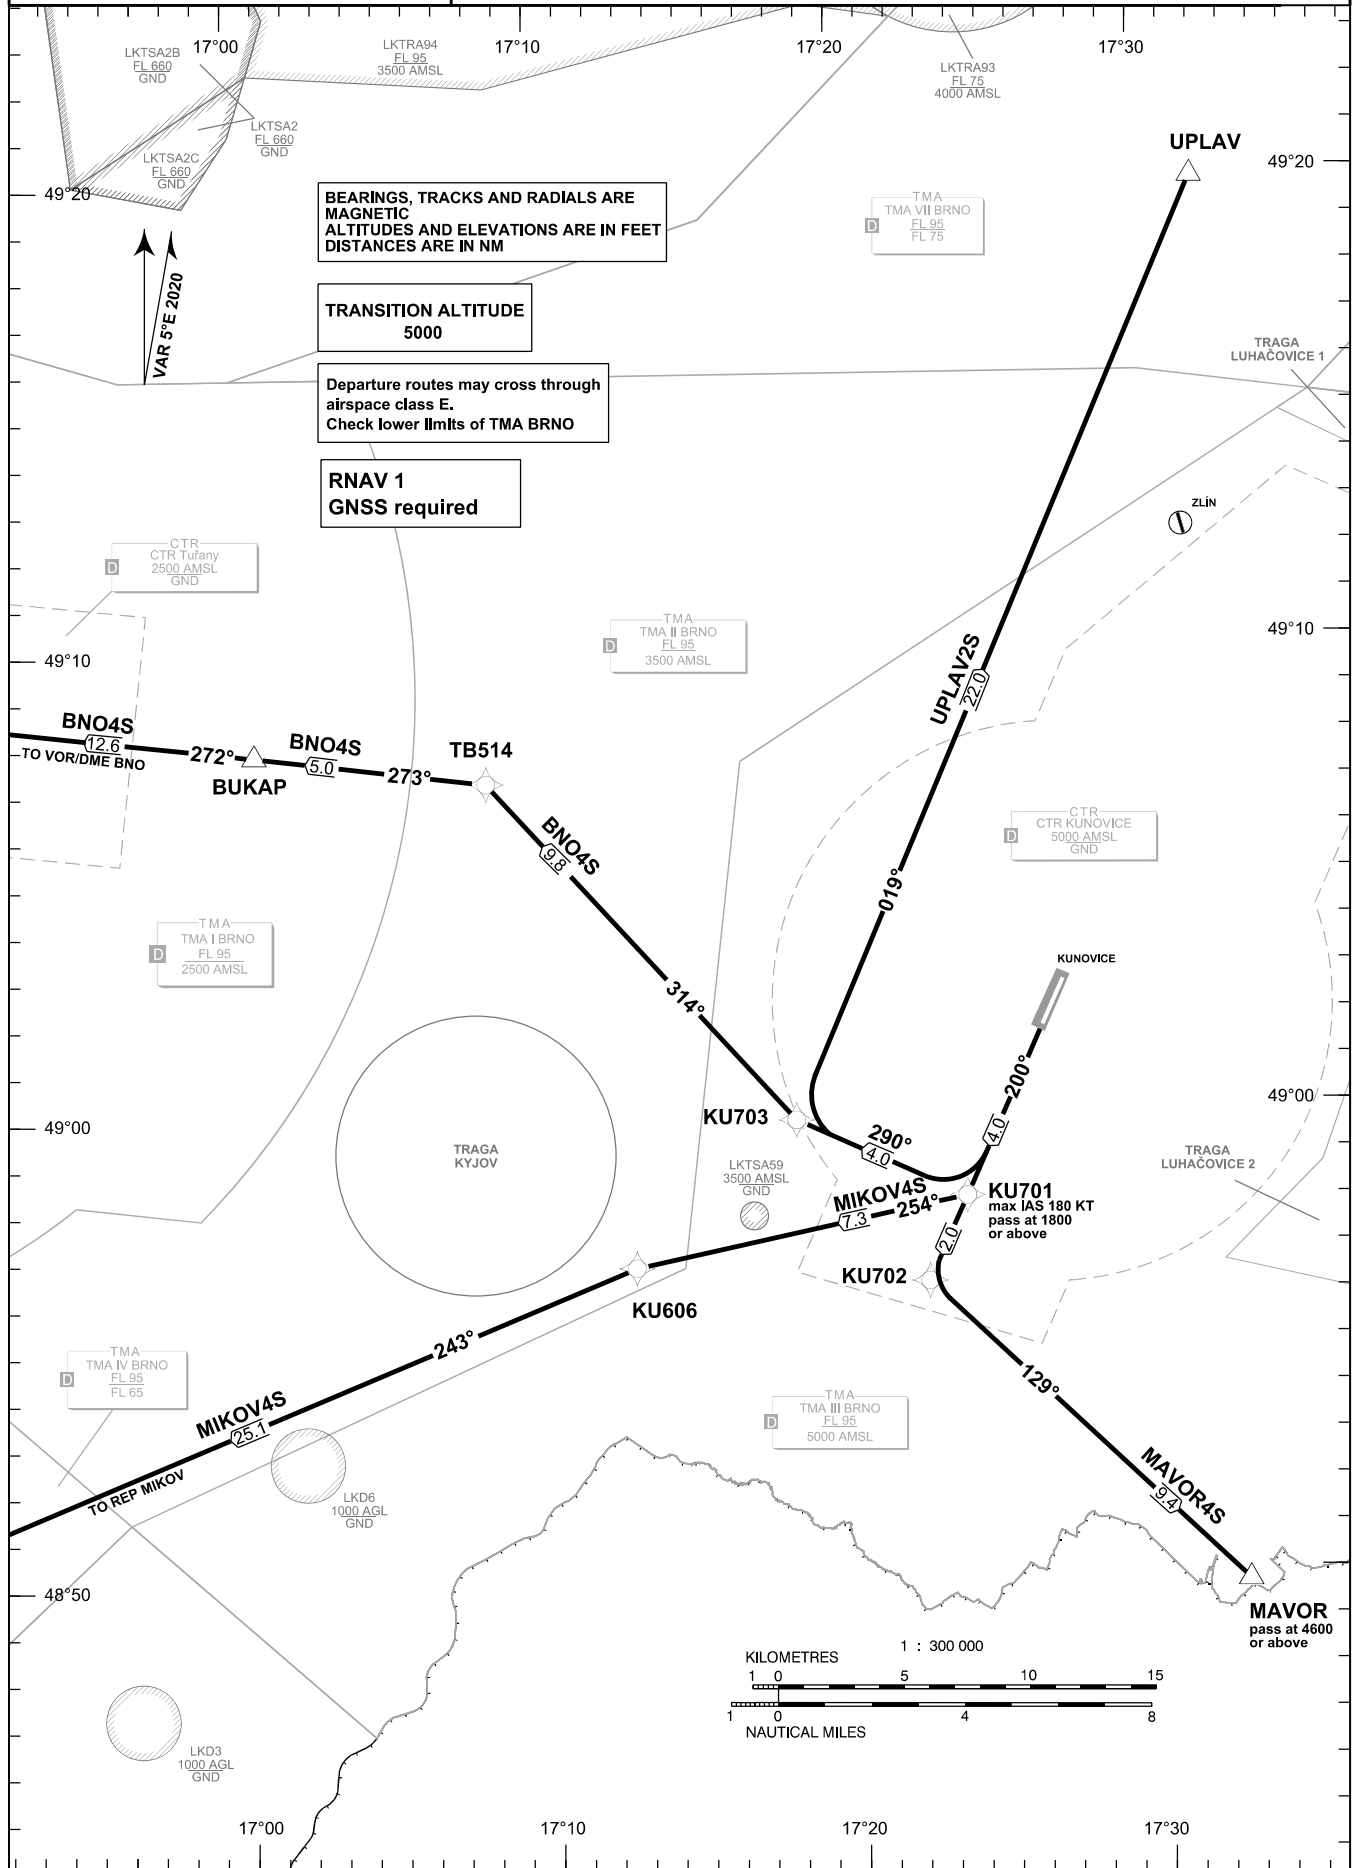

STANDARD DEPARTURE CHART-INSTRUMENT (SID) - ICAO

PRAHA RADAR	127.350
KUNOVICE TOWER	120.105
EMERGENCY FREQ	121.500

KUNOVICE (LKKU) RNAV RWY 20C

BNO4S MAVOR4S MIKOV4S UPLAV2S

change: new LKTRA93, 94; removal of LKTRA90, 92