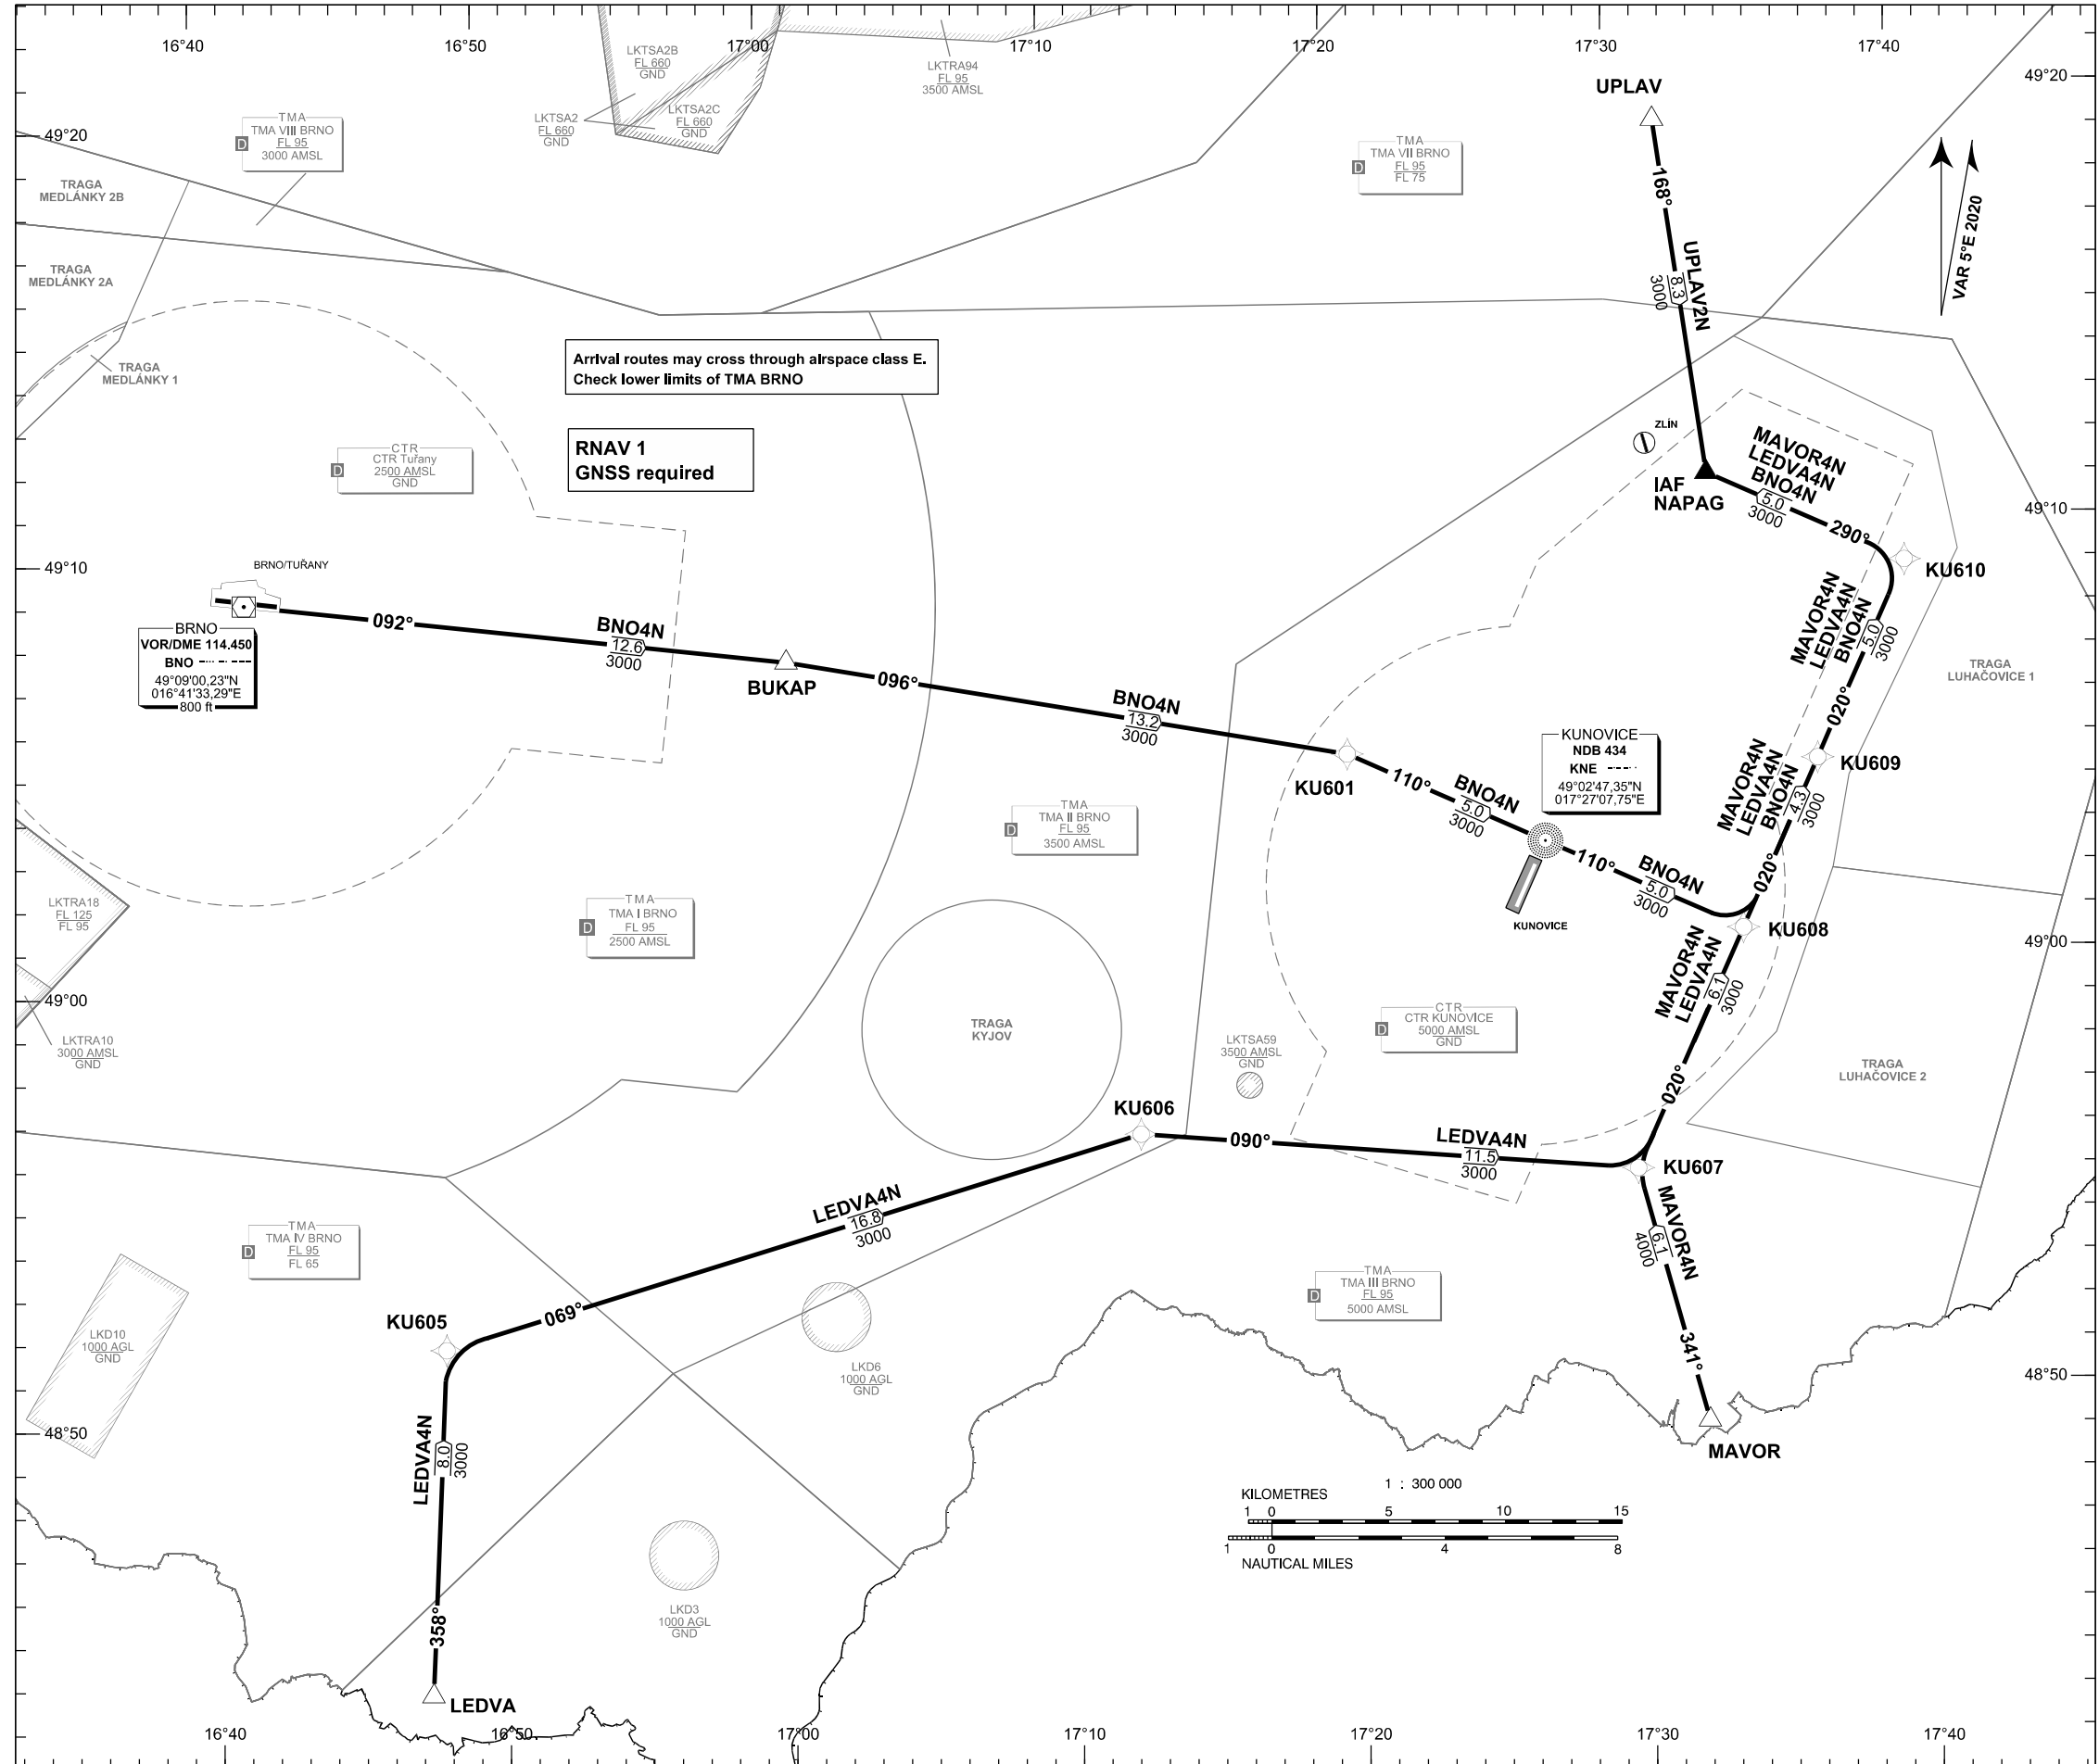

STANDARD ARRIVAL CHART- INSTRUMENT (STAR) - ICAO

KUNOVICE (LKKU) RNAV RWY 20C

BNO4N LEDVA4N MAVOR4N UPLAV2N

PRAHA RADAR	127.350
KUNOVICE TOWER	120.105
EMERGENCY FREQ	121.500

BEARINGS, TRACKS AND RADIALS ARE MAGNETIC
ALTITUDES AND ELEVATIONS ARE IN FEET
DISTANCES ARE IN NM

TRANSITION ALTITUDE
5000 FT

change : new LKTRA94; removal of LKTRA90, 92