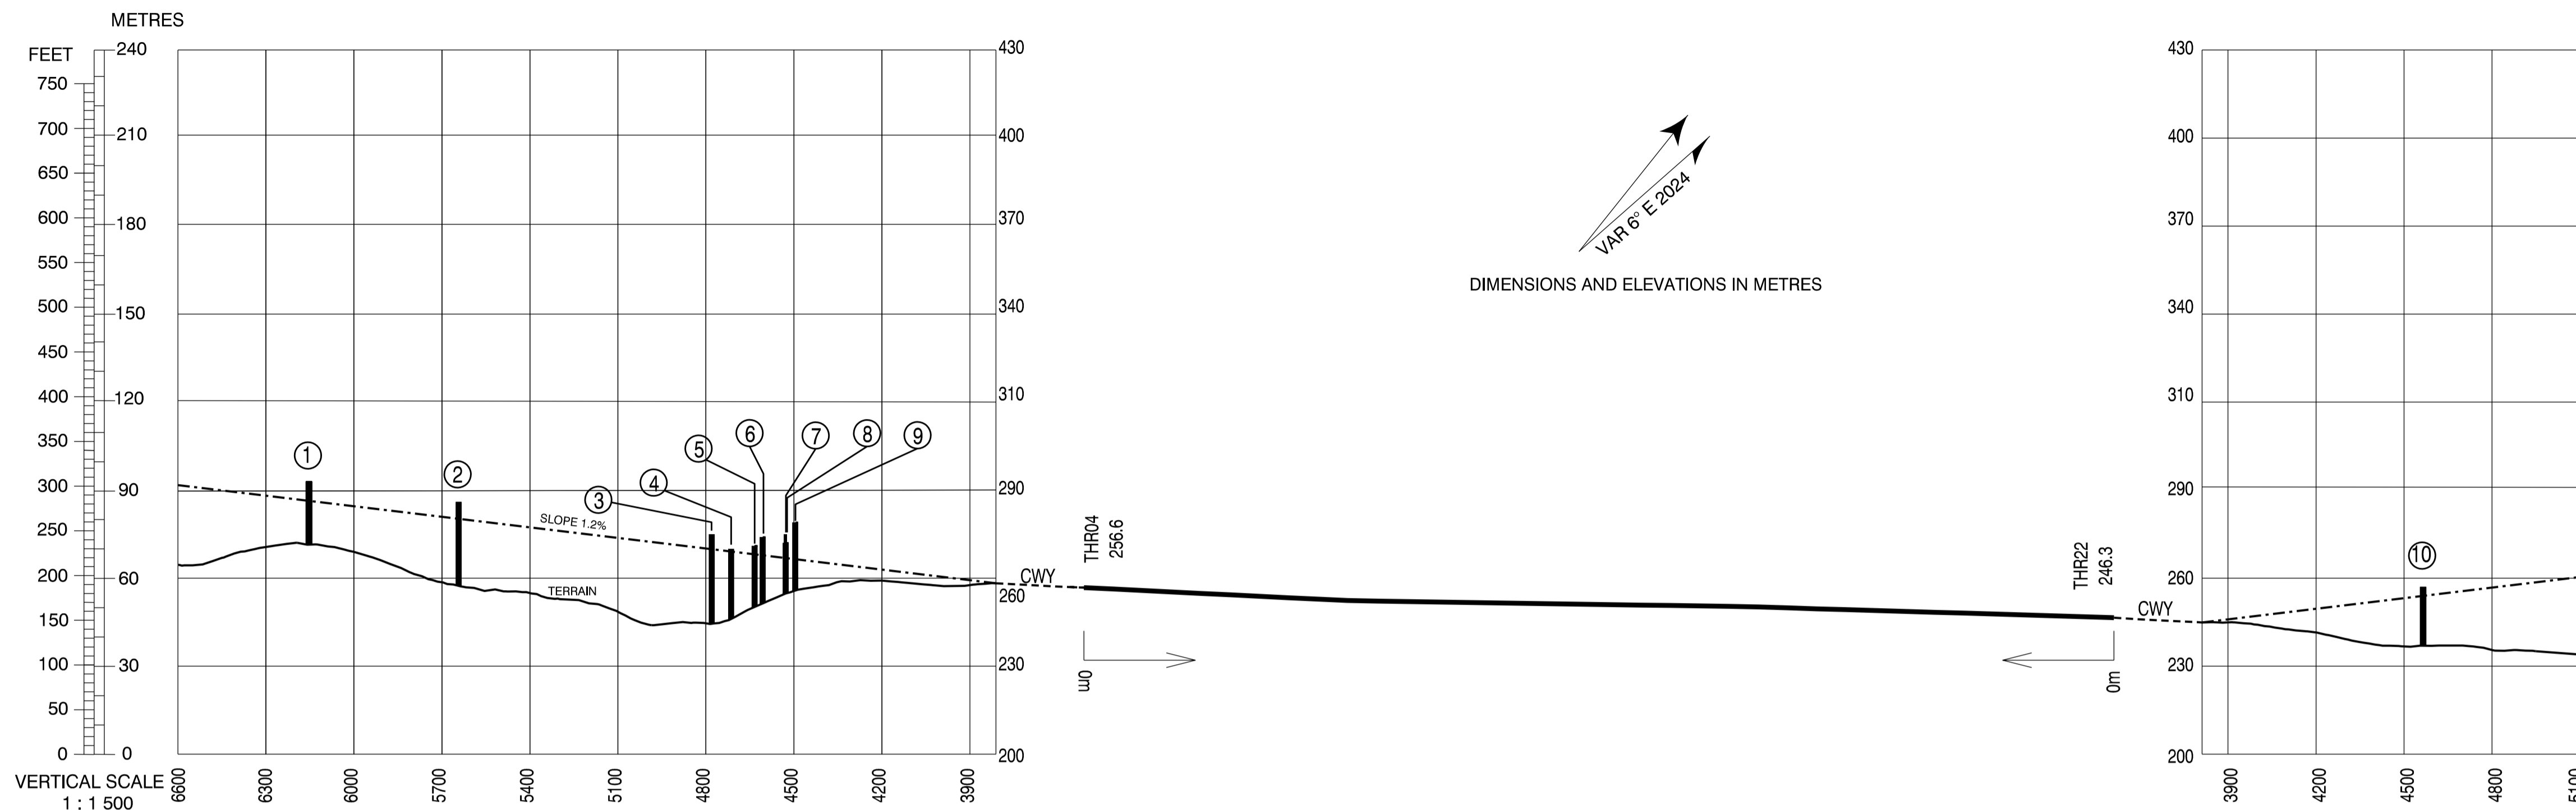

# AERODROME OBSTACLE CHART - ICAO TYPE A (OPERATING LIMITATIONS)

OSTRAVA/Mošnov

RWY 04/22 DECLARED DISTANCES		
RWY 04		RWY 22
3511	TAKE - OFF RUN AVAILABLE	3511
3811	TAKE - OFF DISTANCE AVAILABLE	3811
3511	ACCELERATE STOP DISTANCE AVAILABLE	3511
3511	LANDING DISTANCE AVAILABLE	3511

LEGEND	
IDENTIFICATION NUMBER	①
TREE AND SHRUB	*
ROAD	=
CONTOUR	600 610
TERRAIN PENETRATING OBSTRUCTION PLANE	[Symbol]

change: VAR, ELEV of THR 04/22