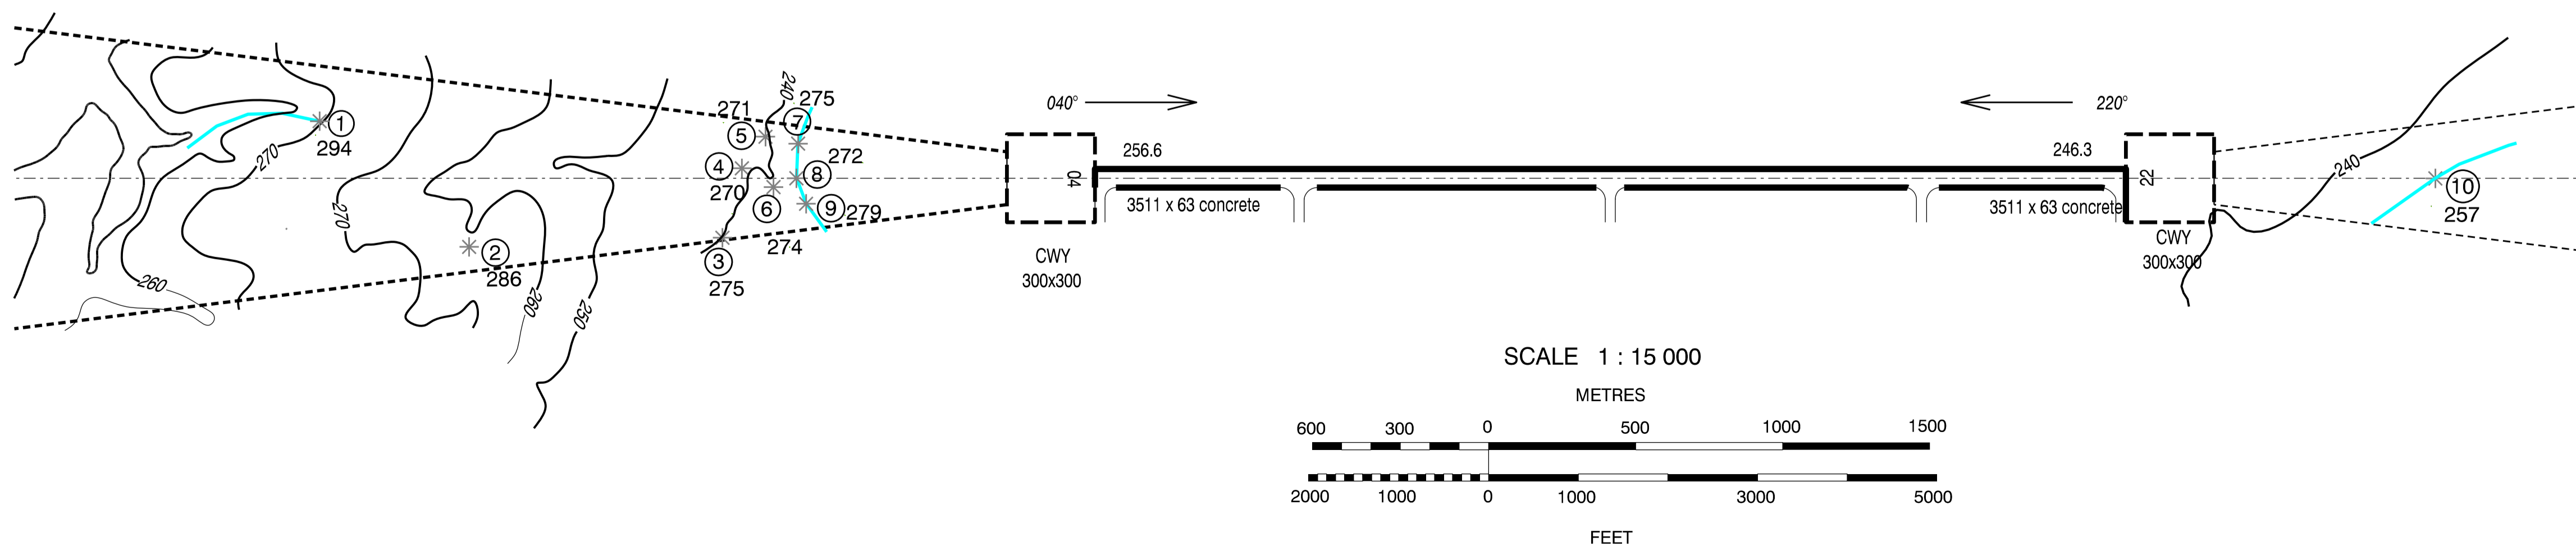

# AERODROME OBSTACLE CHART - ICAO TYPE A (OPERATING LIMITATIONS)

OSTRAVA/Mošnov

RWY 04/22 DECLARED DISTANCES		
RWY 04		RWY 22
3511	TAKE - OFF RUN AVAILABLE	3511
3811	TAKE - OFF DISTANCE AVAILABLE	3811
3511	ACCELERATE STOP DISTANCE AVAILABLE	3511
3511	LANDING DISTANCE AVAILABLE	3511

LEGEND	
IDENTIFICATION NUMBER	①
TREE AND SHRUB	*
ROAD	=
CONTOUR	600 610
TERRAIN PENETRATING OBSTRUCTION PLANE	[Symbol]

change: VAR, ELEV of THR 04/22