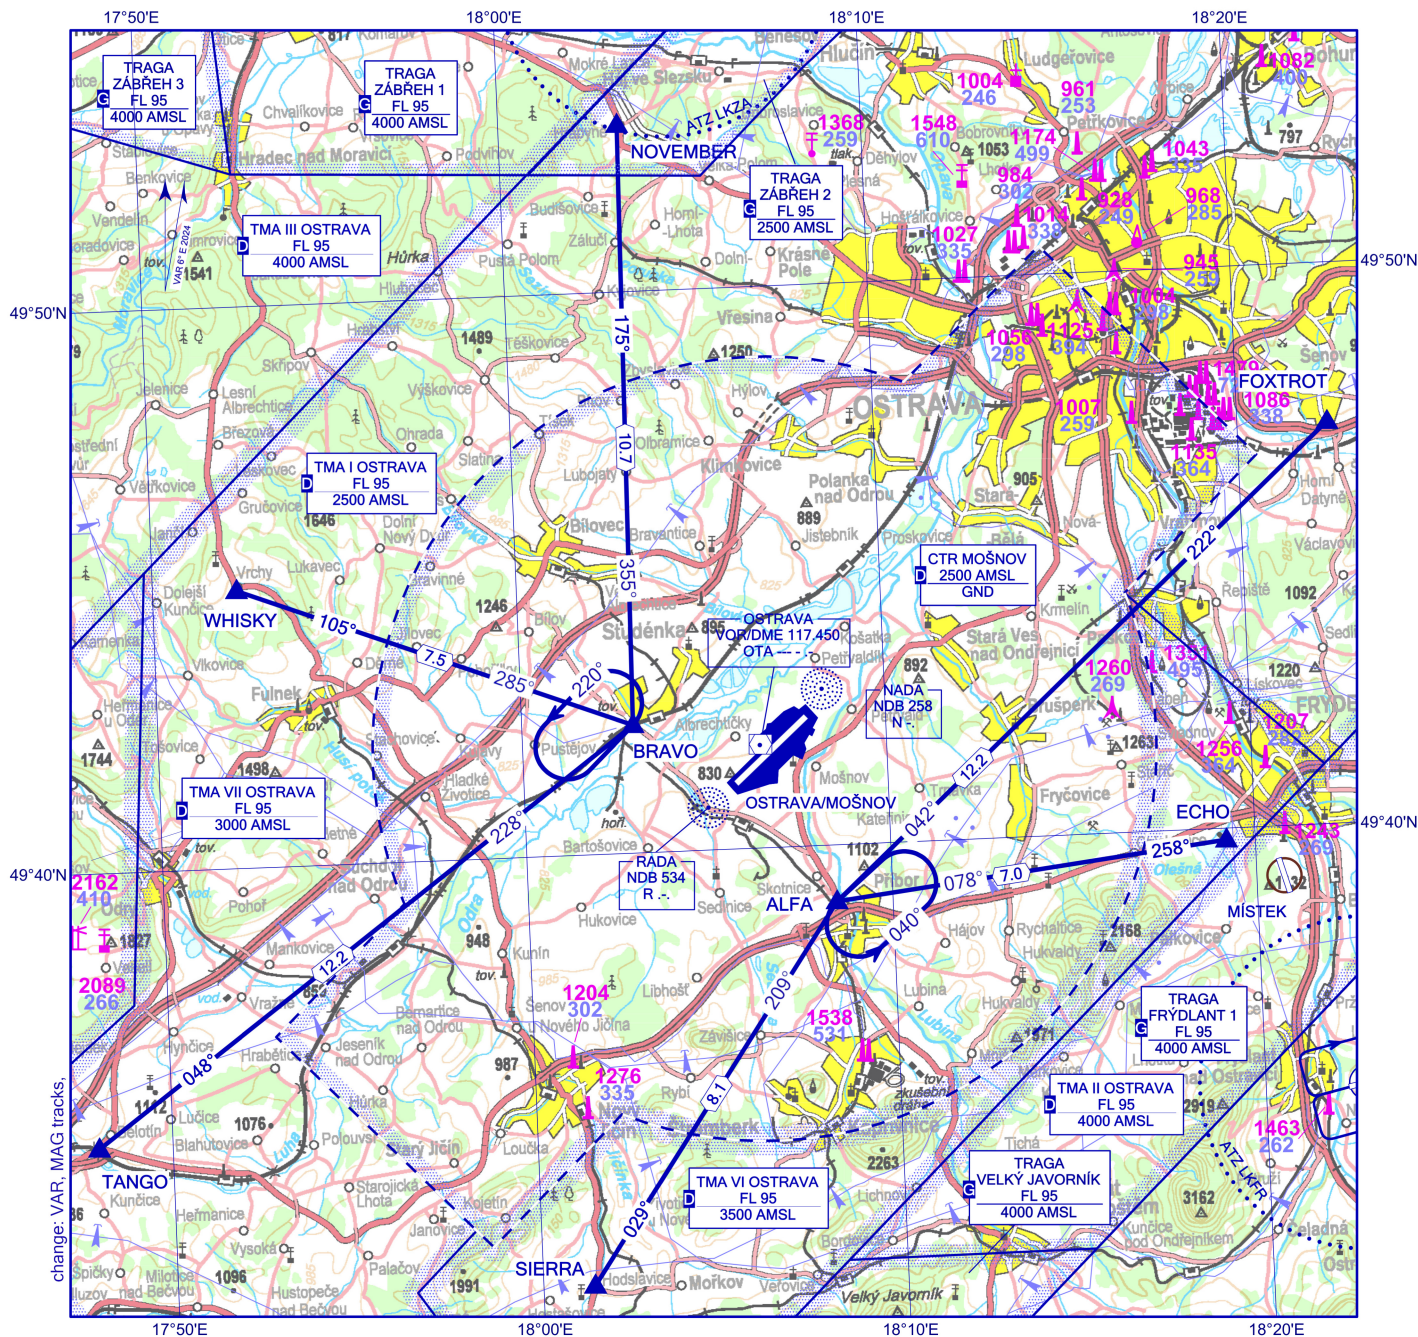

AD ELEV 842 ft / 257 m

VFR Arrivals and Departures Chart  
OSTRAVA/MOŠNOV

BEARINGS ARE MAGNETIC  
ALT AND ELEV IN FEET  
DISTANCES ARE IN NM

PRAHA RADAR	119.375
MOŠNOV DELIVERY	128.525
MOŠNOV TOWER	120.805
MOŠNOV ATIS	118.055
EMERGENCY FREQ	121.500

change: VAR, MAG tracks.

ALFA	49 39 00 N	NOVEMBER	49 52 59 N
	018 08 28 E		018 03 17 E
BRAVO	49 42 17 N	SIERRA	49 32 20 N
	018 03 04 E		018 01 25 E
ECHO	49 39 48 N	TANGO	49 35 06 N
	018 19 13 E		017 47 59 E
FOXTROT	49 47 10 N	WHISKY	49 44 57 N
	018 22 29 E		017 52 19 E

1502 Elevation of Top (AMSL) of obstacle  
499 Height of Obstacle (AGL)

**Waypoint sequence****Arrivals**

<i>Arrival</i>	<i>Waypoint sequence</i>
ECHO 1	ECHO - ALFA
FOXTROT 1	FOXTROT - ALFA
NOVEMBER 1	NOVEMBER - BRAVO
SIERRA 1	SIERRA - ALFA
TANGO 1	TANGO - BRAVO
WHISKY 1	WHISKY - BRAVO

**Departures**

<i>Departure</i>	<i>Waypoint sequence</i>
ECHO 1	ALFA - ECHO
FOXTROT 1	ALFA - FOXTROT
NOVEMBER 1	BRAVO - NOVEMBER
SIERRA 1	ALFA - SIERRA
TANGO 1	BRAVO - TANGO
WHISKY 1	BRAVO - WHISKY