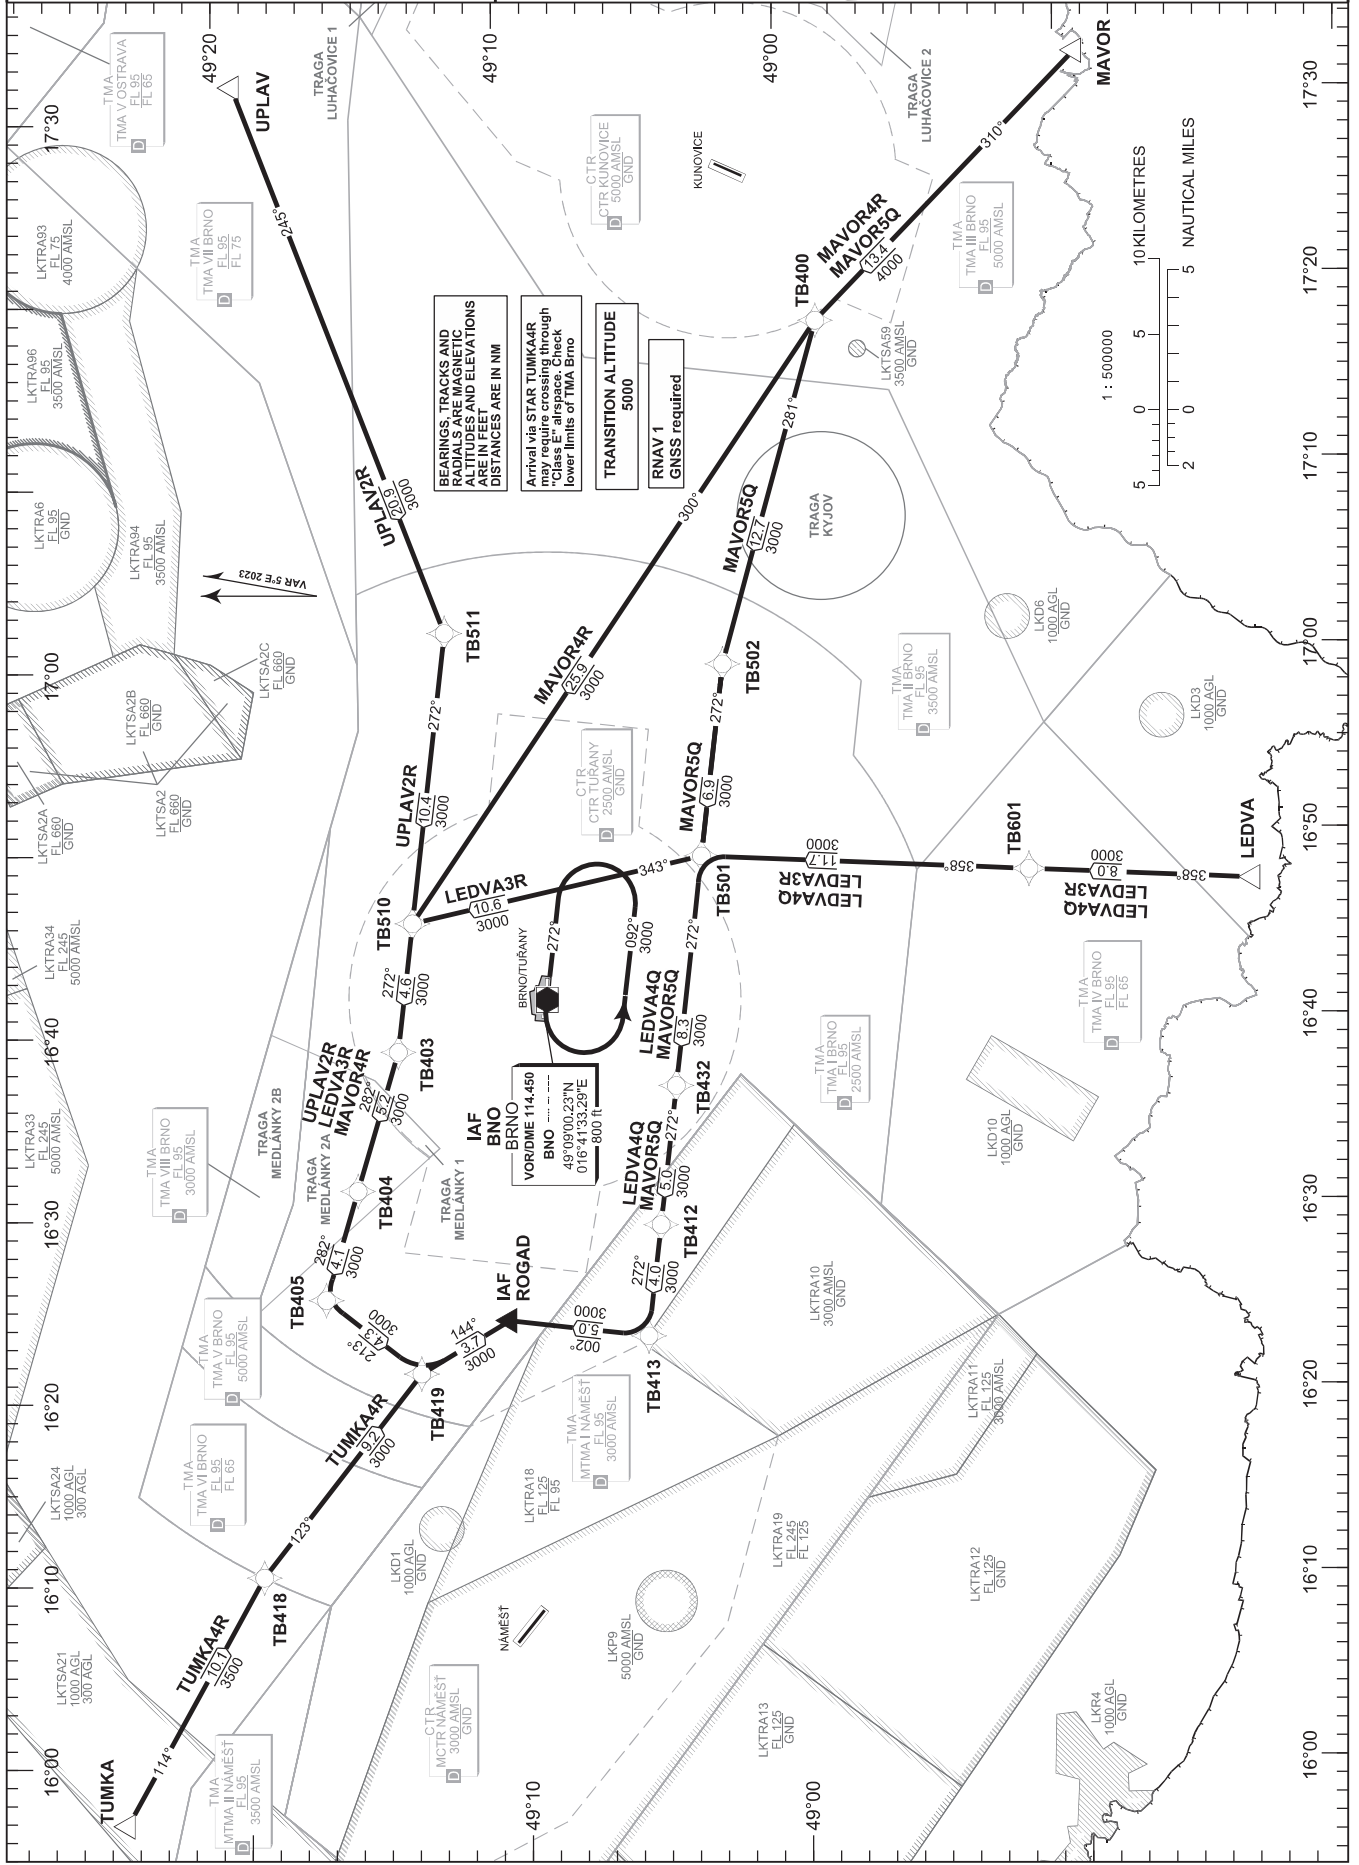

STANDARD ARRIVAL CHART- INSTRUMENT (STAR) - ICAO

PRAHA RADAR	127.350
TUŘANY TOWER	119.605
TUŘANY GROUND	125.430
TUŘANY ATIS	131.105
EMERGENCY FREQ	121.500

BRNO/TUŘANY (LKTB)
RNAV RWY 09
 LEDVA4Q LEDVA3R MAVOR5Q MAVOR4R
 TUMKA4R UPLAV2R

change : new LKTRA93, 94, 96; removal of LKTRA90-92