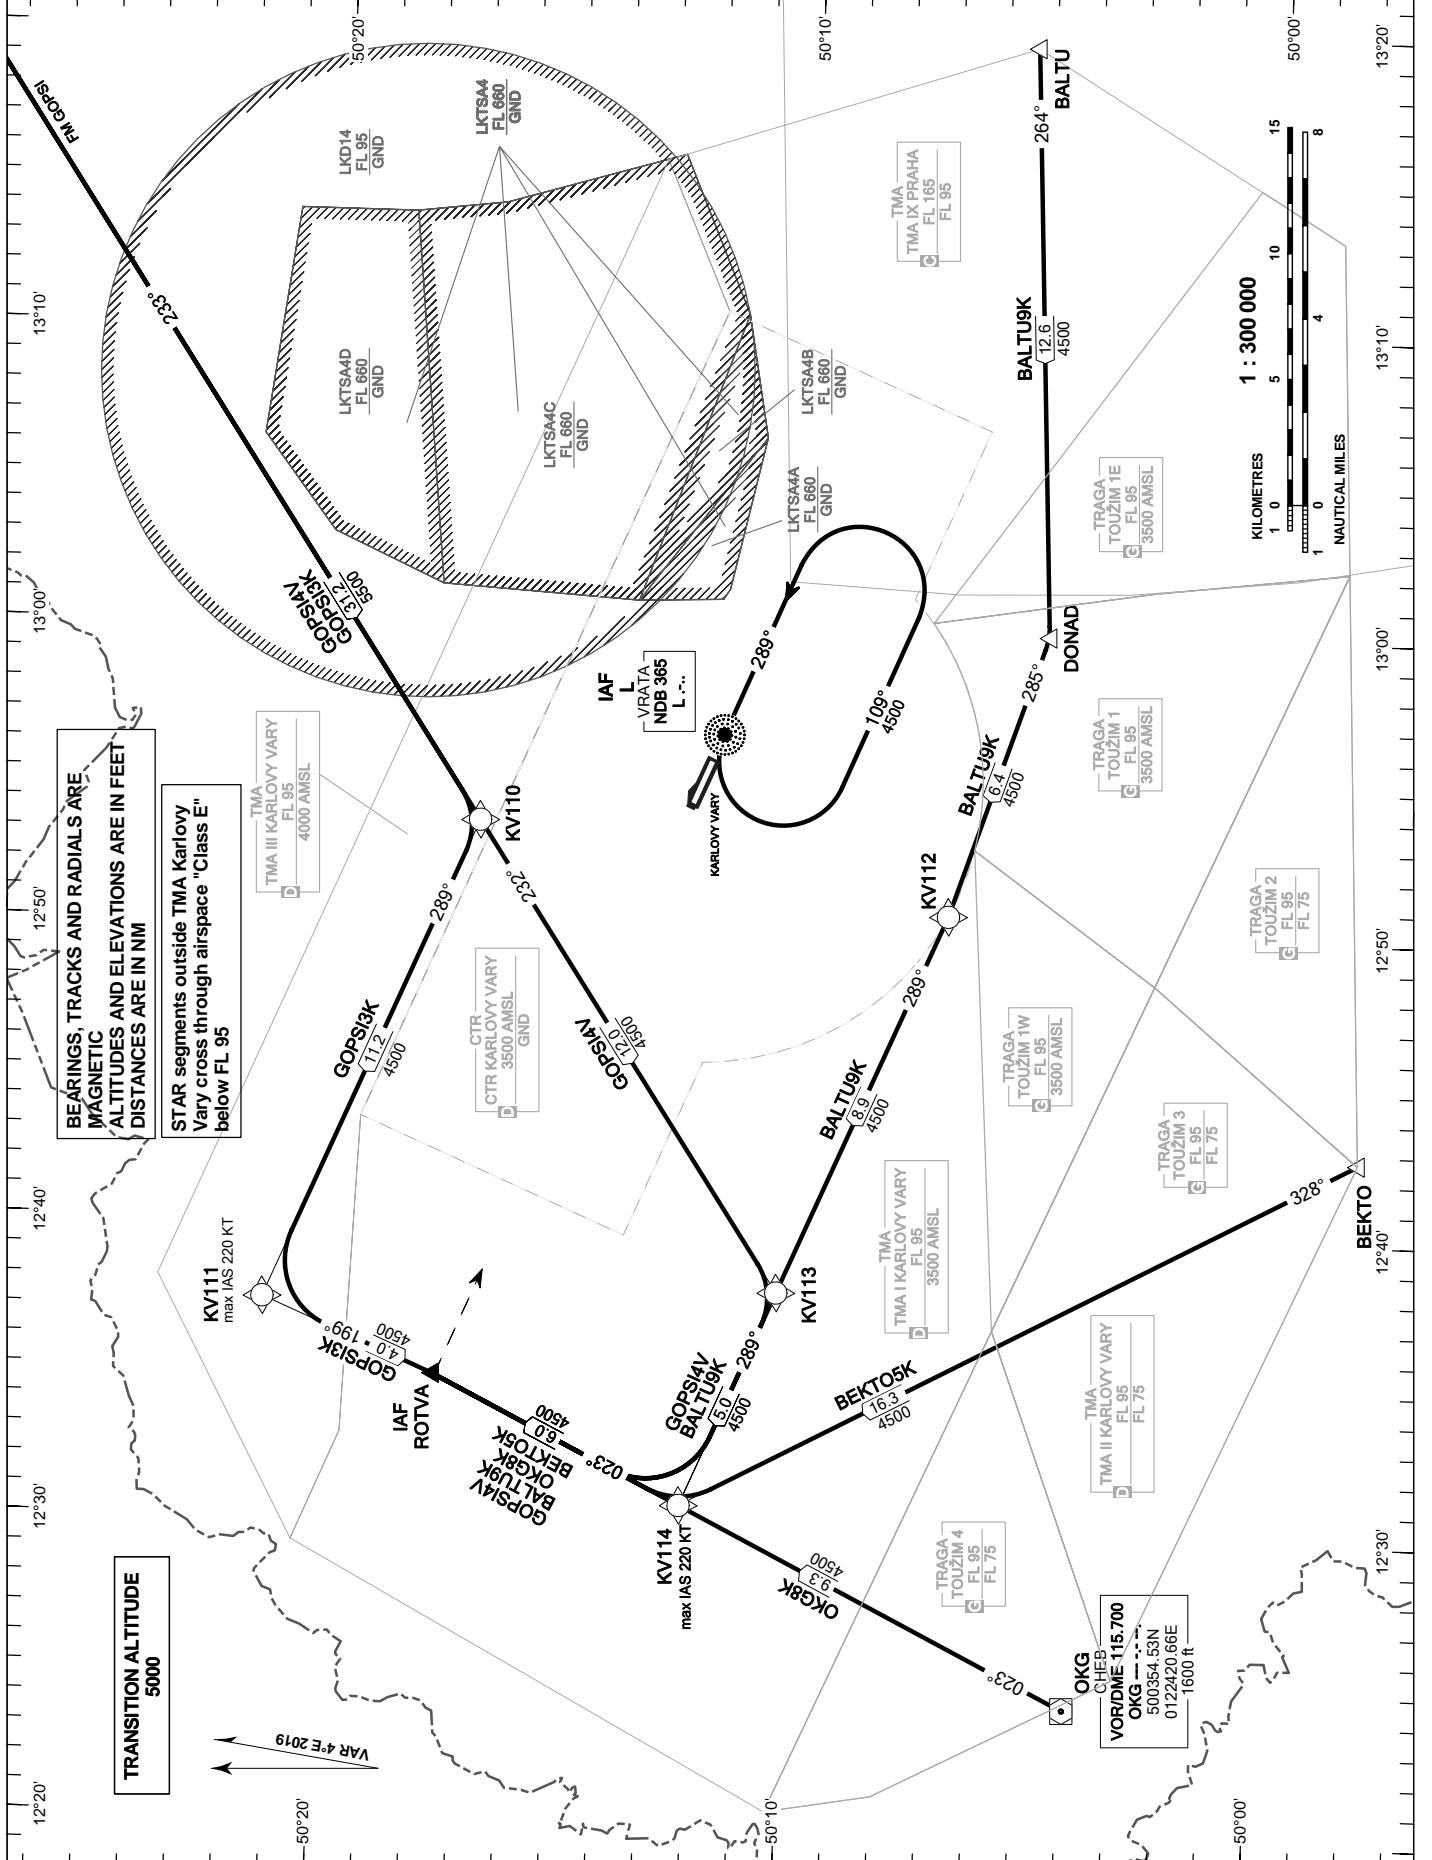

**RNAV STANDARD ARRIVAL
CHART INSTRUMENT
(STAR) - ICAO**

PRAHA RADAR	118.650
VARY TOWER	121.230
KARLOVY VARY ATIS	118.955
EMERGENCY FREQ	121.500

**KARLOVY VARY
RWY 11**

BEARINGS, TRACKS AND RADIALS ARE
MAGNETIC
ALTITUDES AND ELEVATIONS ARE IN FEET
DISTANCES ARE IN NM

STAR segments outside TMA Karlovy
Vary cross through airspace "Class E"
below FL 95

Change: FREQ CallSign KARLOVY VARY RADAR to PRAHA RADAR
KARLOVY VARY TOWER to VARY TOWER