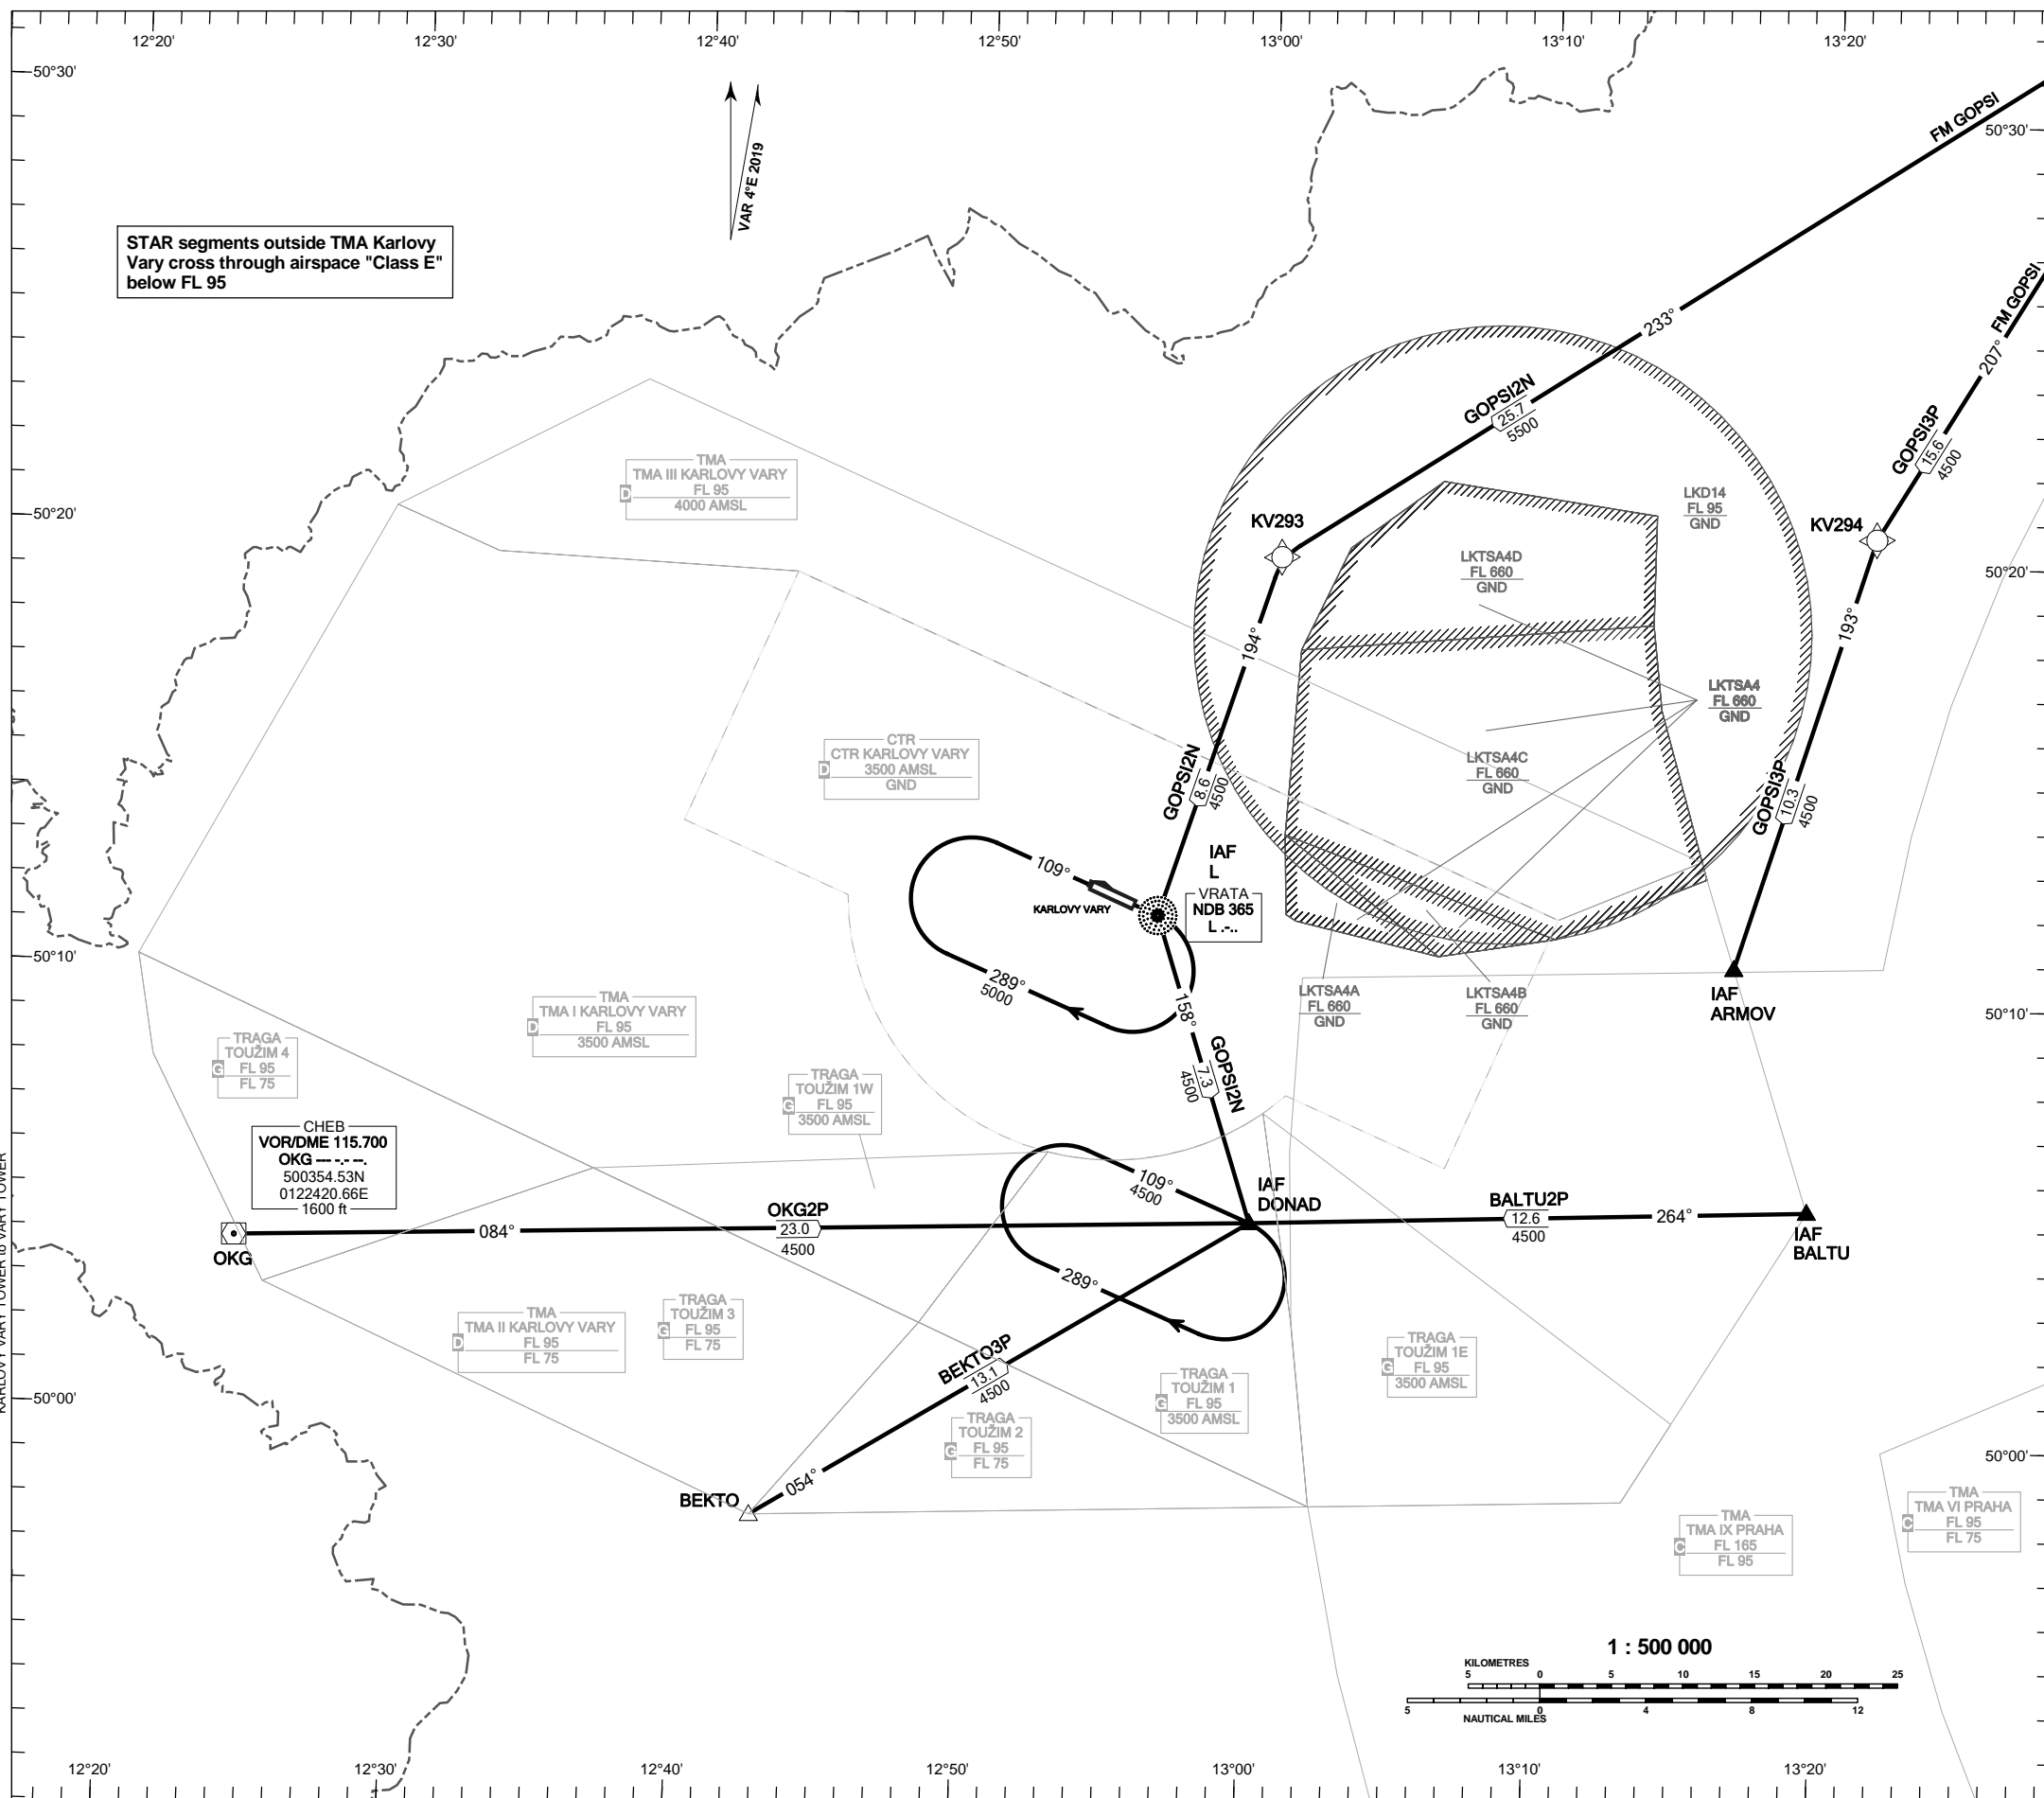

**RNAV STANDARD ARRIVAL CHART - INSTRUMENT
(STAR) - ICAO**

**KARLOVY VARY
RNAV STAR RWY 29**

STAR segments outside TMA Karlovy Vary cross through airspace "Class E" below FL 95

PRAHA RADAR	118.650
VARY TOWER	121.230
KARLOVY VARY ATIS	118.955
EMERGENCY FREQ	121.500

TRANSITION ALTITUDE
5000

BEARINGS, TRACKS AND RADIALS ARE MAGNETIC
ALTITUDES AND ELEVATIONS ARE IN FEET
DISTANCES ARE IN NM