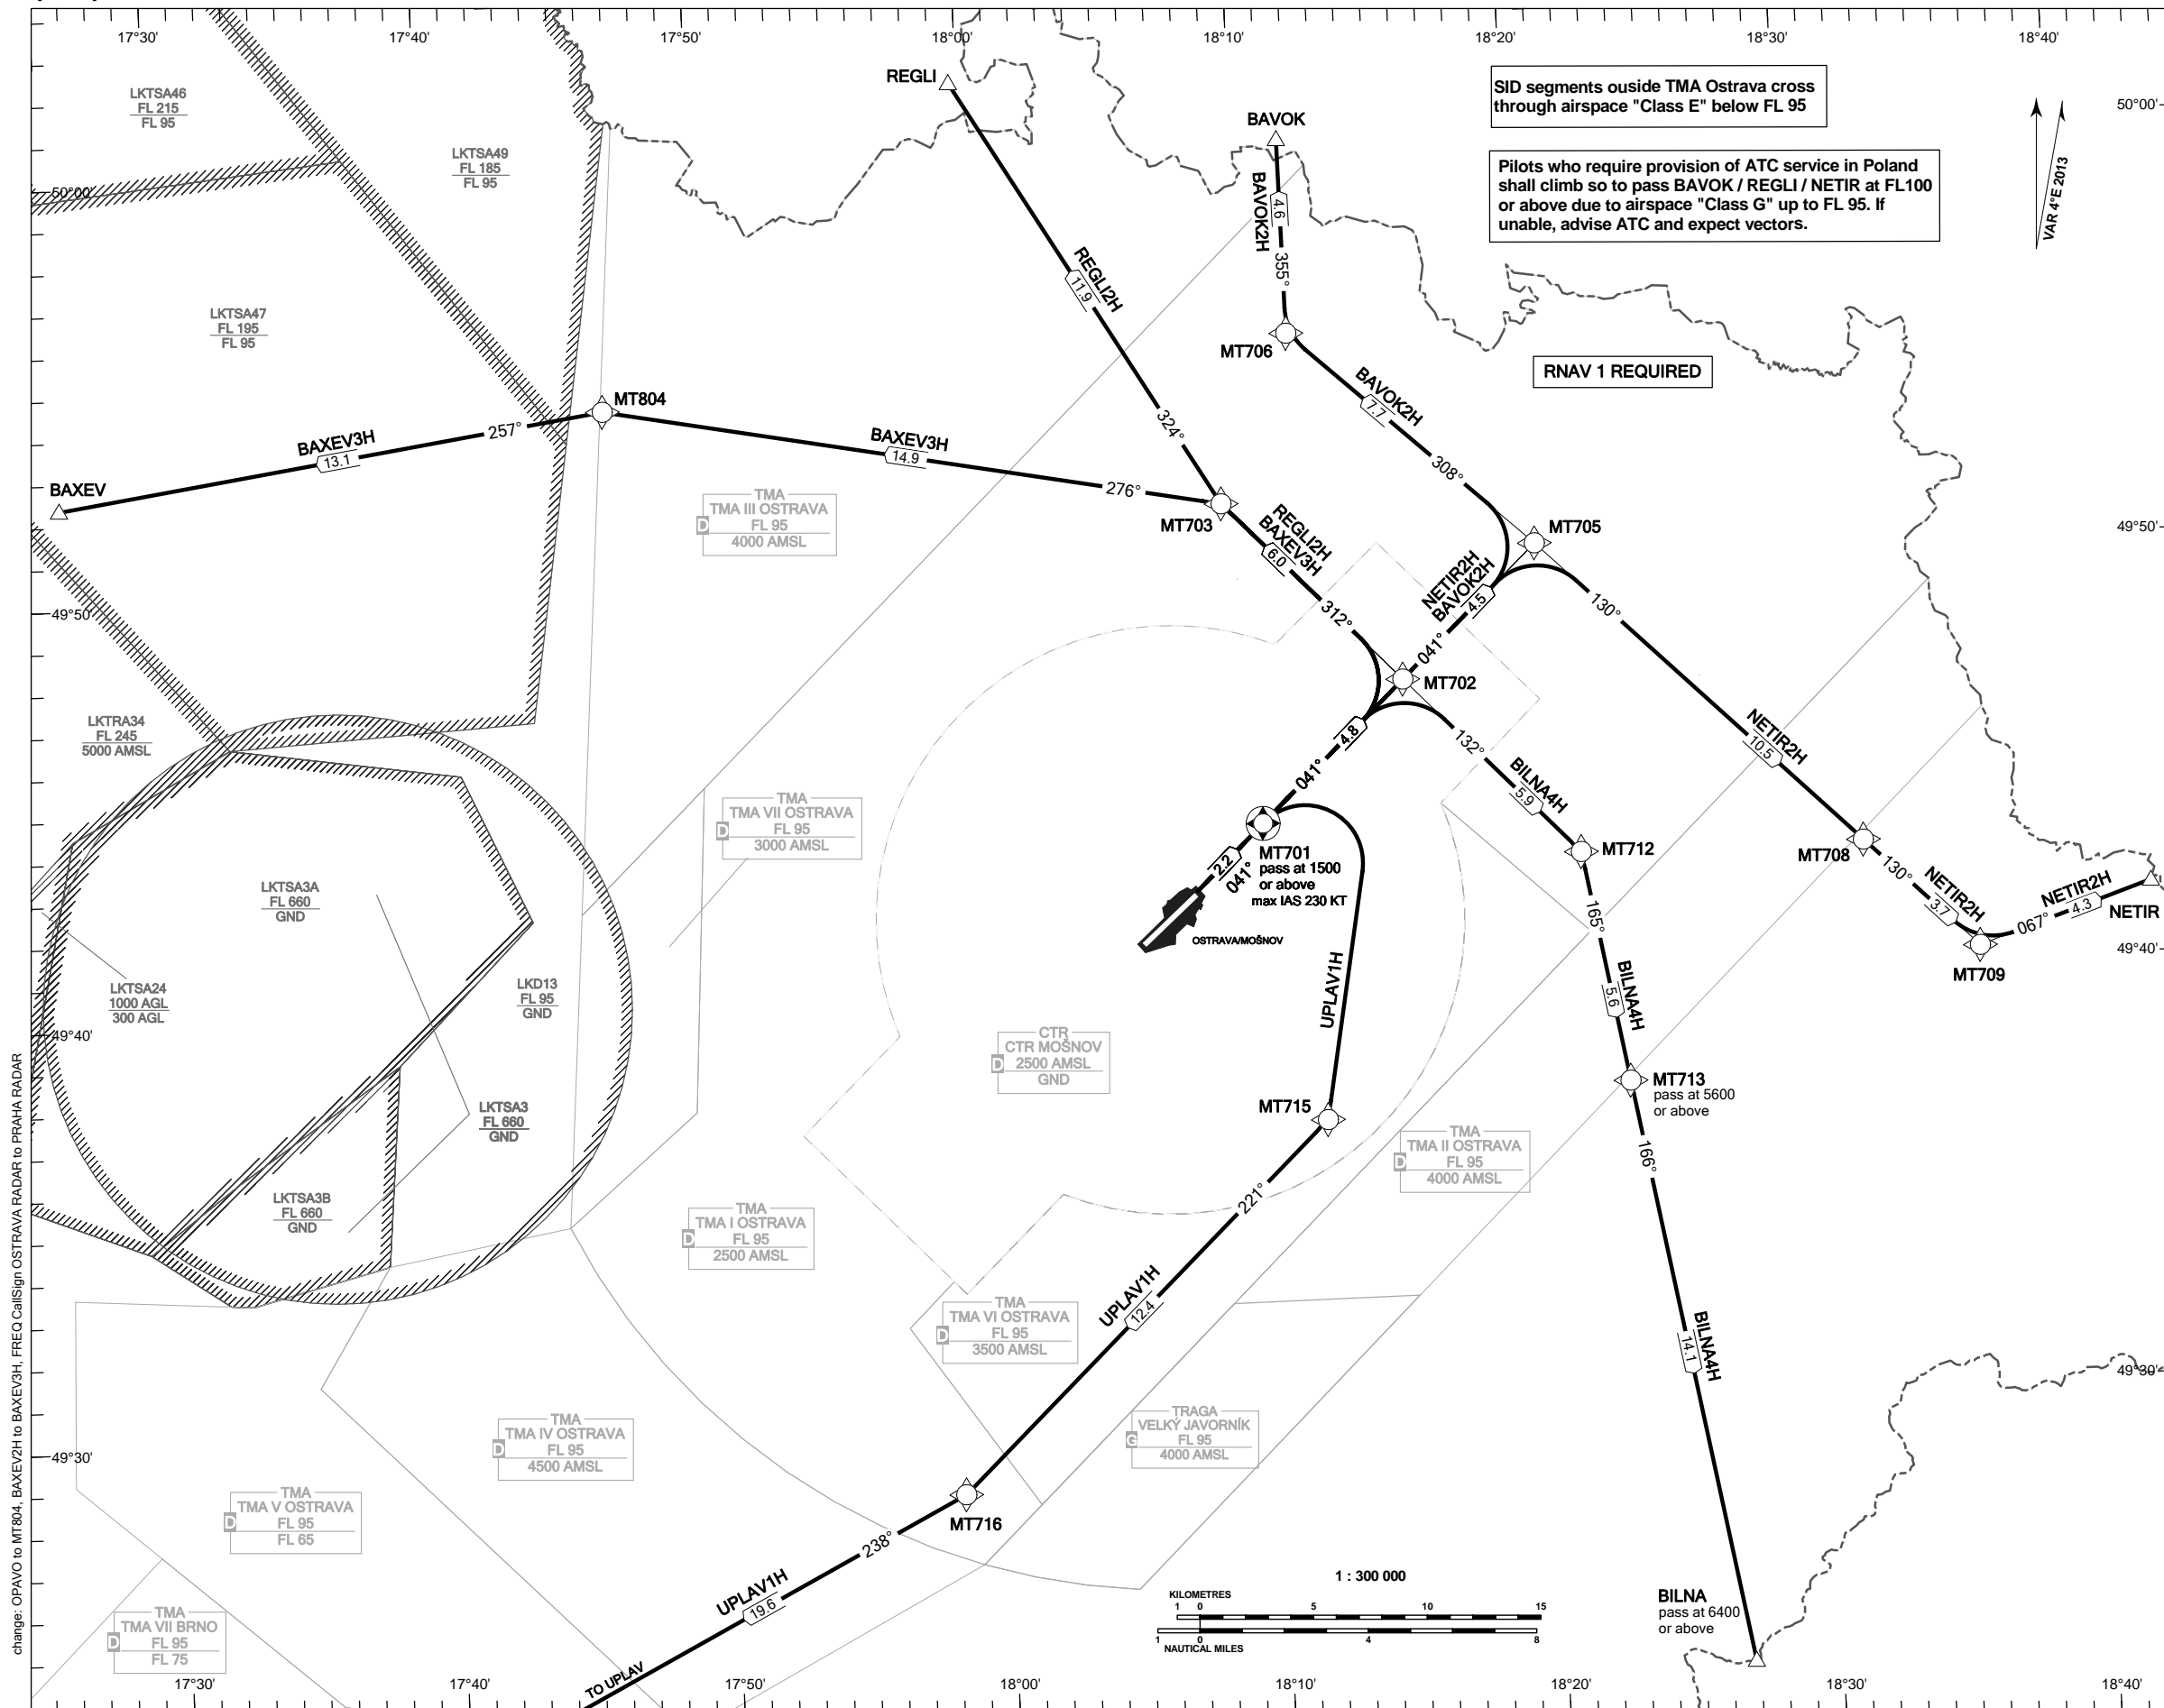

RNAV STANDARD DEPARTURE CHART INSTRUMENT

OSTRAVA/MOŠNOV

(SID) - ICAO

RNAV SID RWY 04

PRAHA RADAR	119.375
MOŠNOV DELIVERY	128.525
MOŠNOV TOWER	118.700
MOŠNOV ATIS	120.805
EMERGENCY FREQ	118.055
	121.500

MSA  
VOR/DME OTA

BEARINGS, TRACKS AND RADIALS ARE MAGNETIC  
ALTITUDES AND ELEVATIONS ARE IN FEET  
DISTANCES ARE IN NM

TRANSITION ALTITUDE  
5000