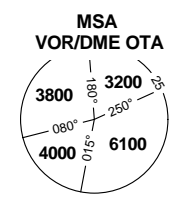

RNAV STANDARD DEPARTURE CHART INSTRUMENT

OSTRAVA/MOŠNOV

(SID) - ICAO

RNAV SID RWY 22

PRAHA RADAR	119.375
MOSNOV DELIVERY	118.700
MOSNOV TOWER	120.805
MOSNOV ATIS	118.055
EMERGENCY FREQ	121.500

BEARINGS, TRACKS AND RADIALS ARE MAGNETIC
ALTITUDES AND ELEVATIONS ARE IN FEET
DISTANCES ARE IN NM