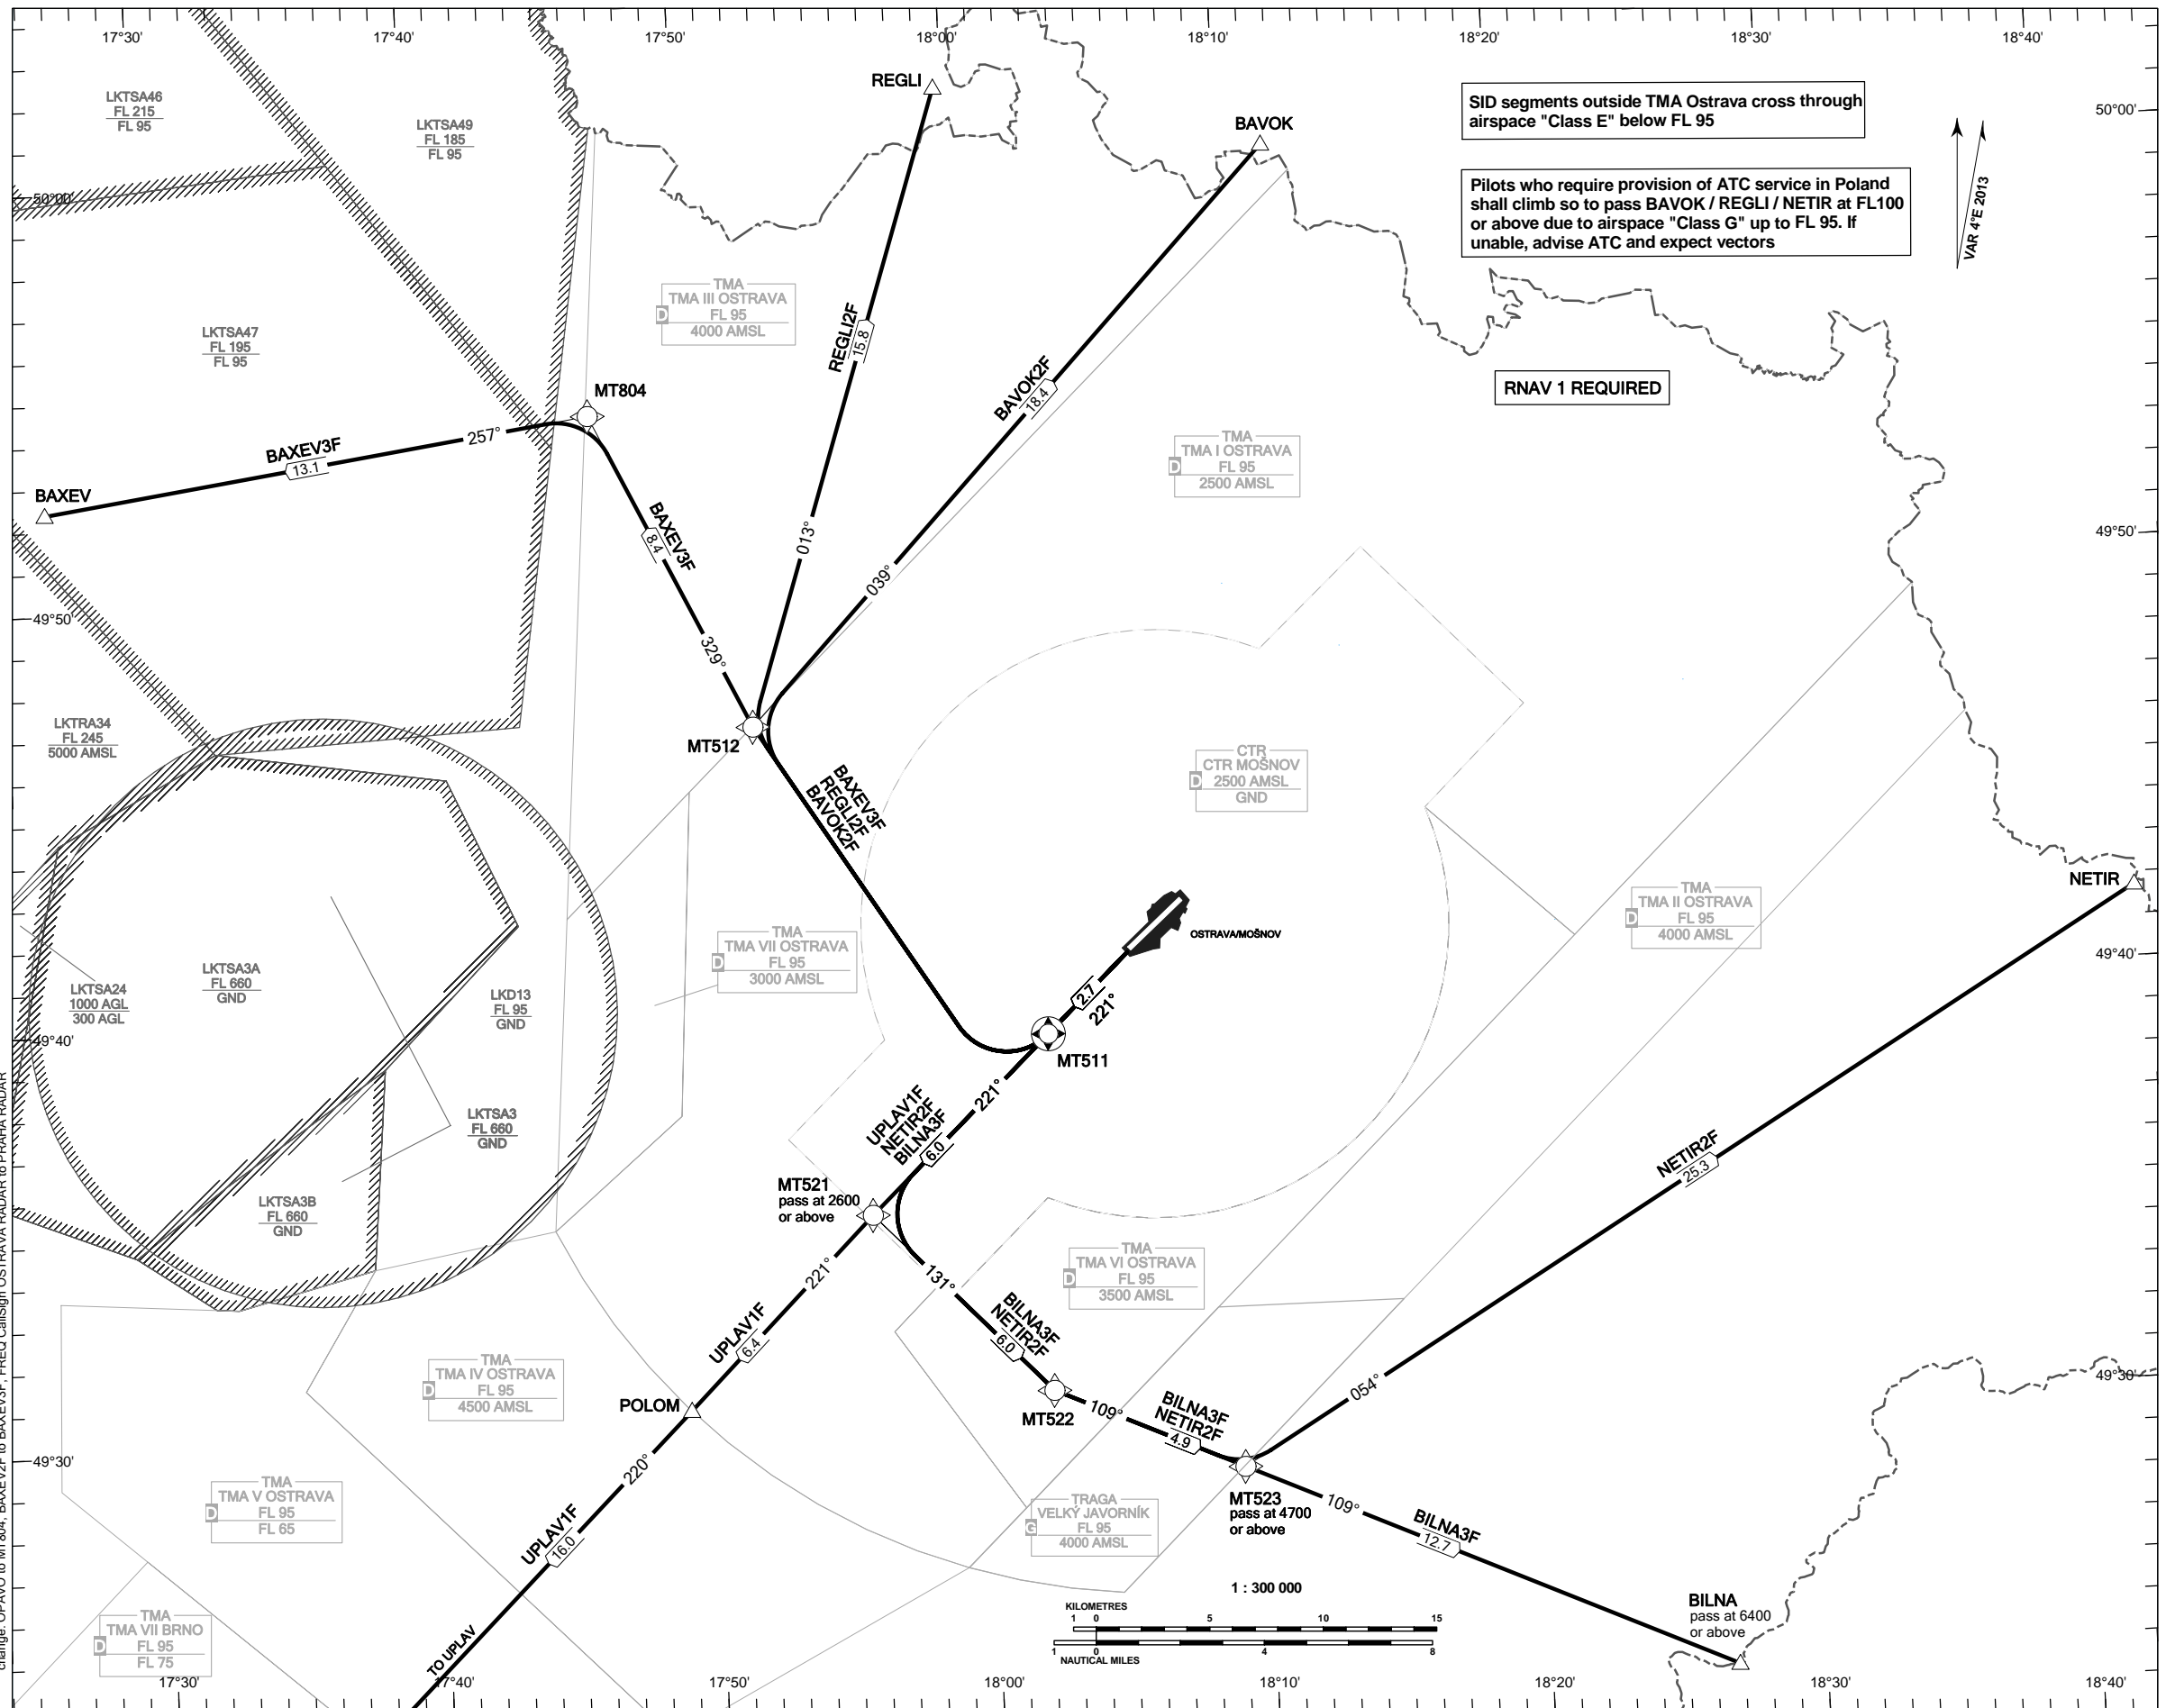

RNAV STANDARD DEPARTURE CHART INSTRUMENT

OSTRAVA/MOŠNOV

(SID) - ICAO

RNAV SID RWY 22

PRAHA RADAR	119.375
MOSNOV DELIVERY	118.700
MOSNOV TOWER	120.805
MOSNOV ATIS	118.055
EMERGENCY FREQ	121.500

BEARINGS, TRACKS AND RADIALS ARE MAGNETIC
ALTITUDES AND ELEVATIONS ARE IN FEET
DISTANCES ARE IN NM

TRANSITION ALTITUDE
5000