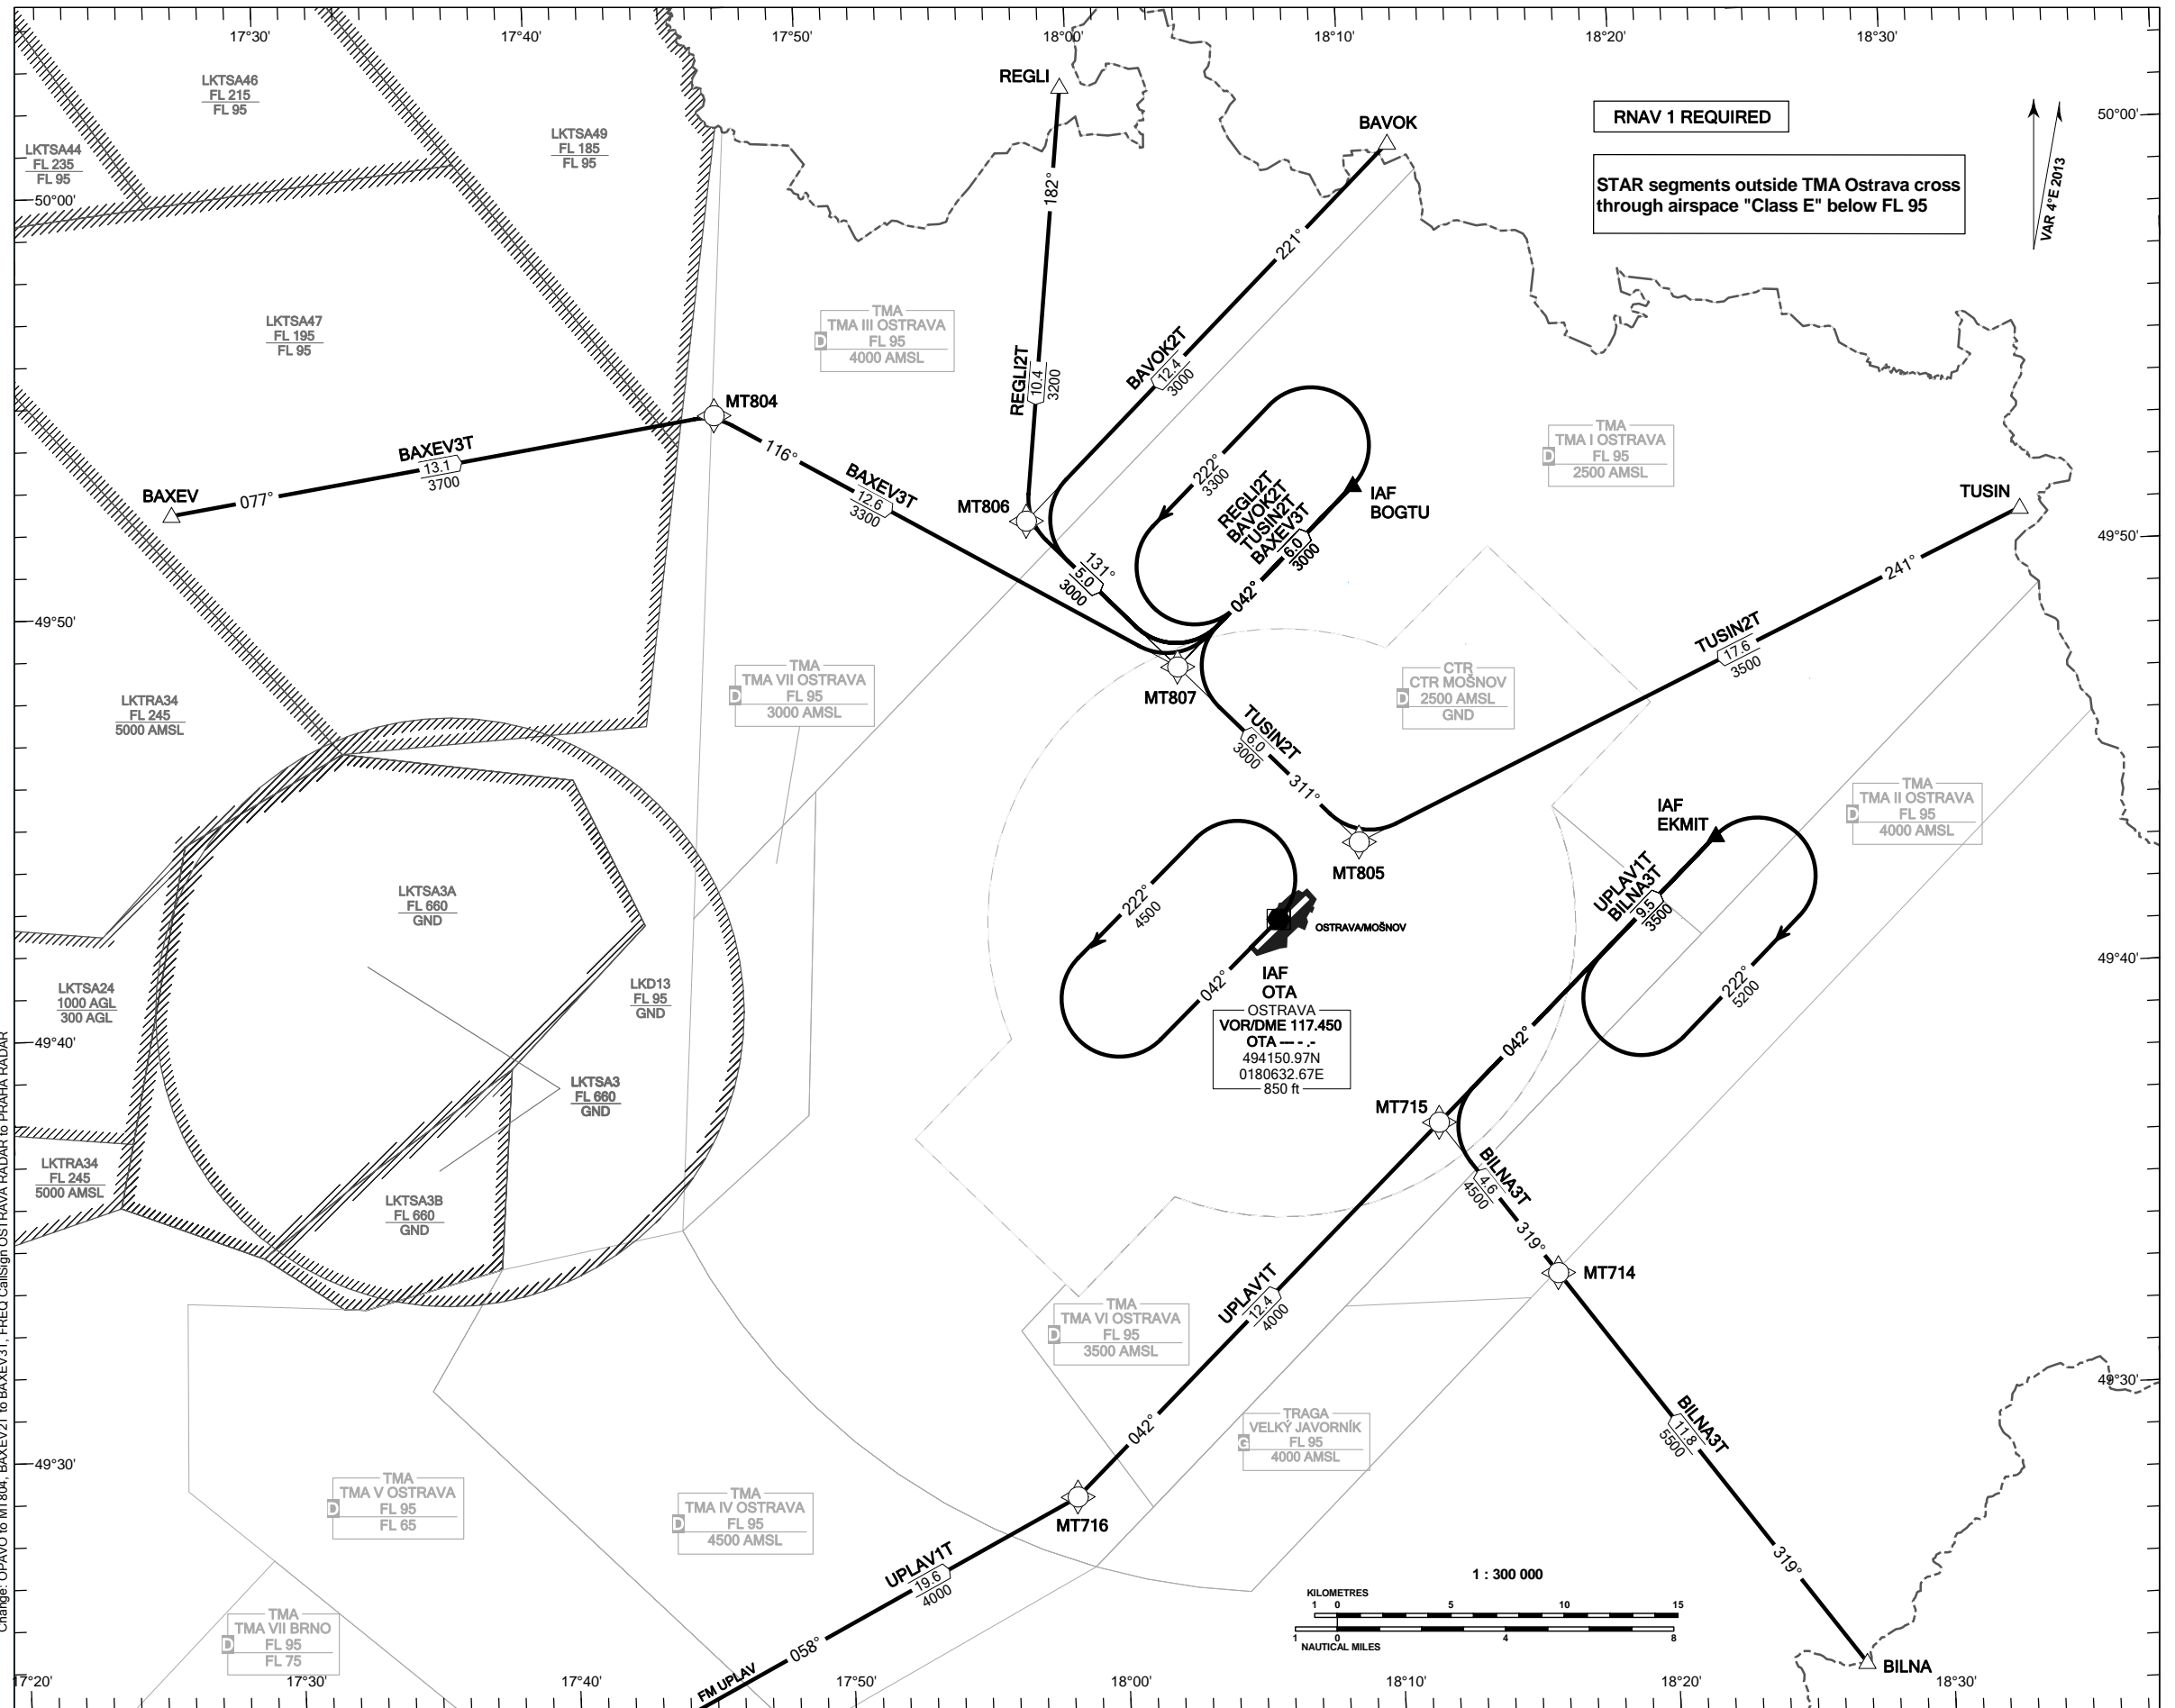

# RNAV STANDARD ARRIVAL CHART INSTRUMENT (STAR) - ICAO

# OSTRAVA/MOŠNOV RNAV STAR RWY 22

PRAHA RADAR	119.375
	128.525
MOŠNOV DELIVERY	118.700
MOŠNOV TOWER	120.805
MOŠNOV ATIS	118.055
EMERGENCY FREQ	121.500

BEARINGS, TRACKS AND RADIALS ARE MAGNETIC  
ALTITUDES AND ELEVATIONS  
ARE IN FEET  
DISTANCES ARE IN NM

TRANSITION ALTITUDE  
5000