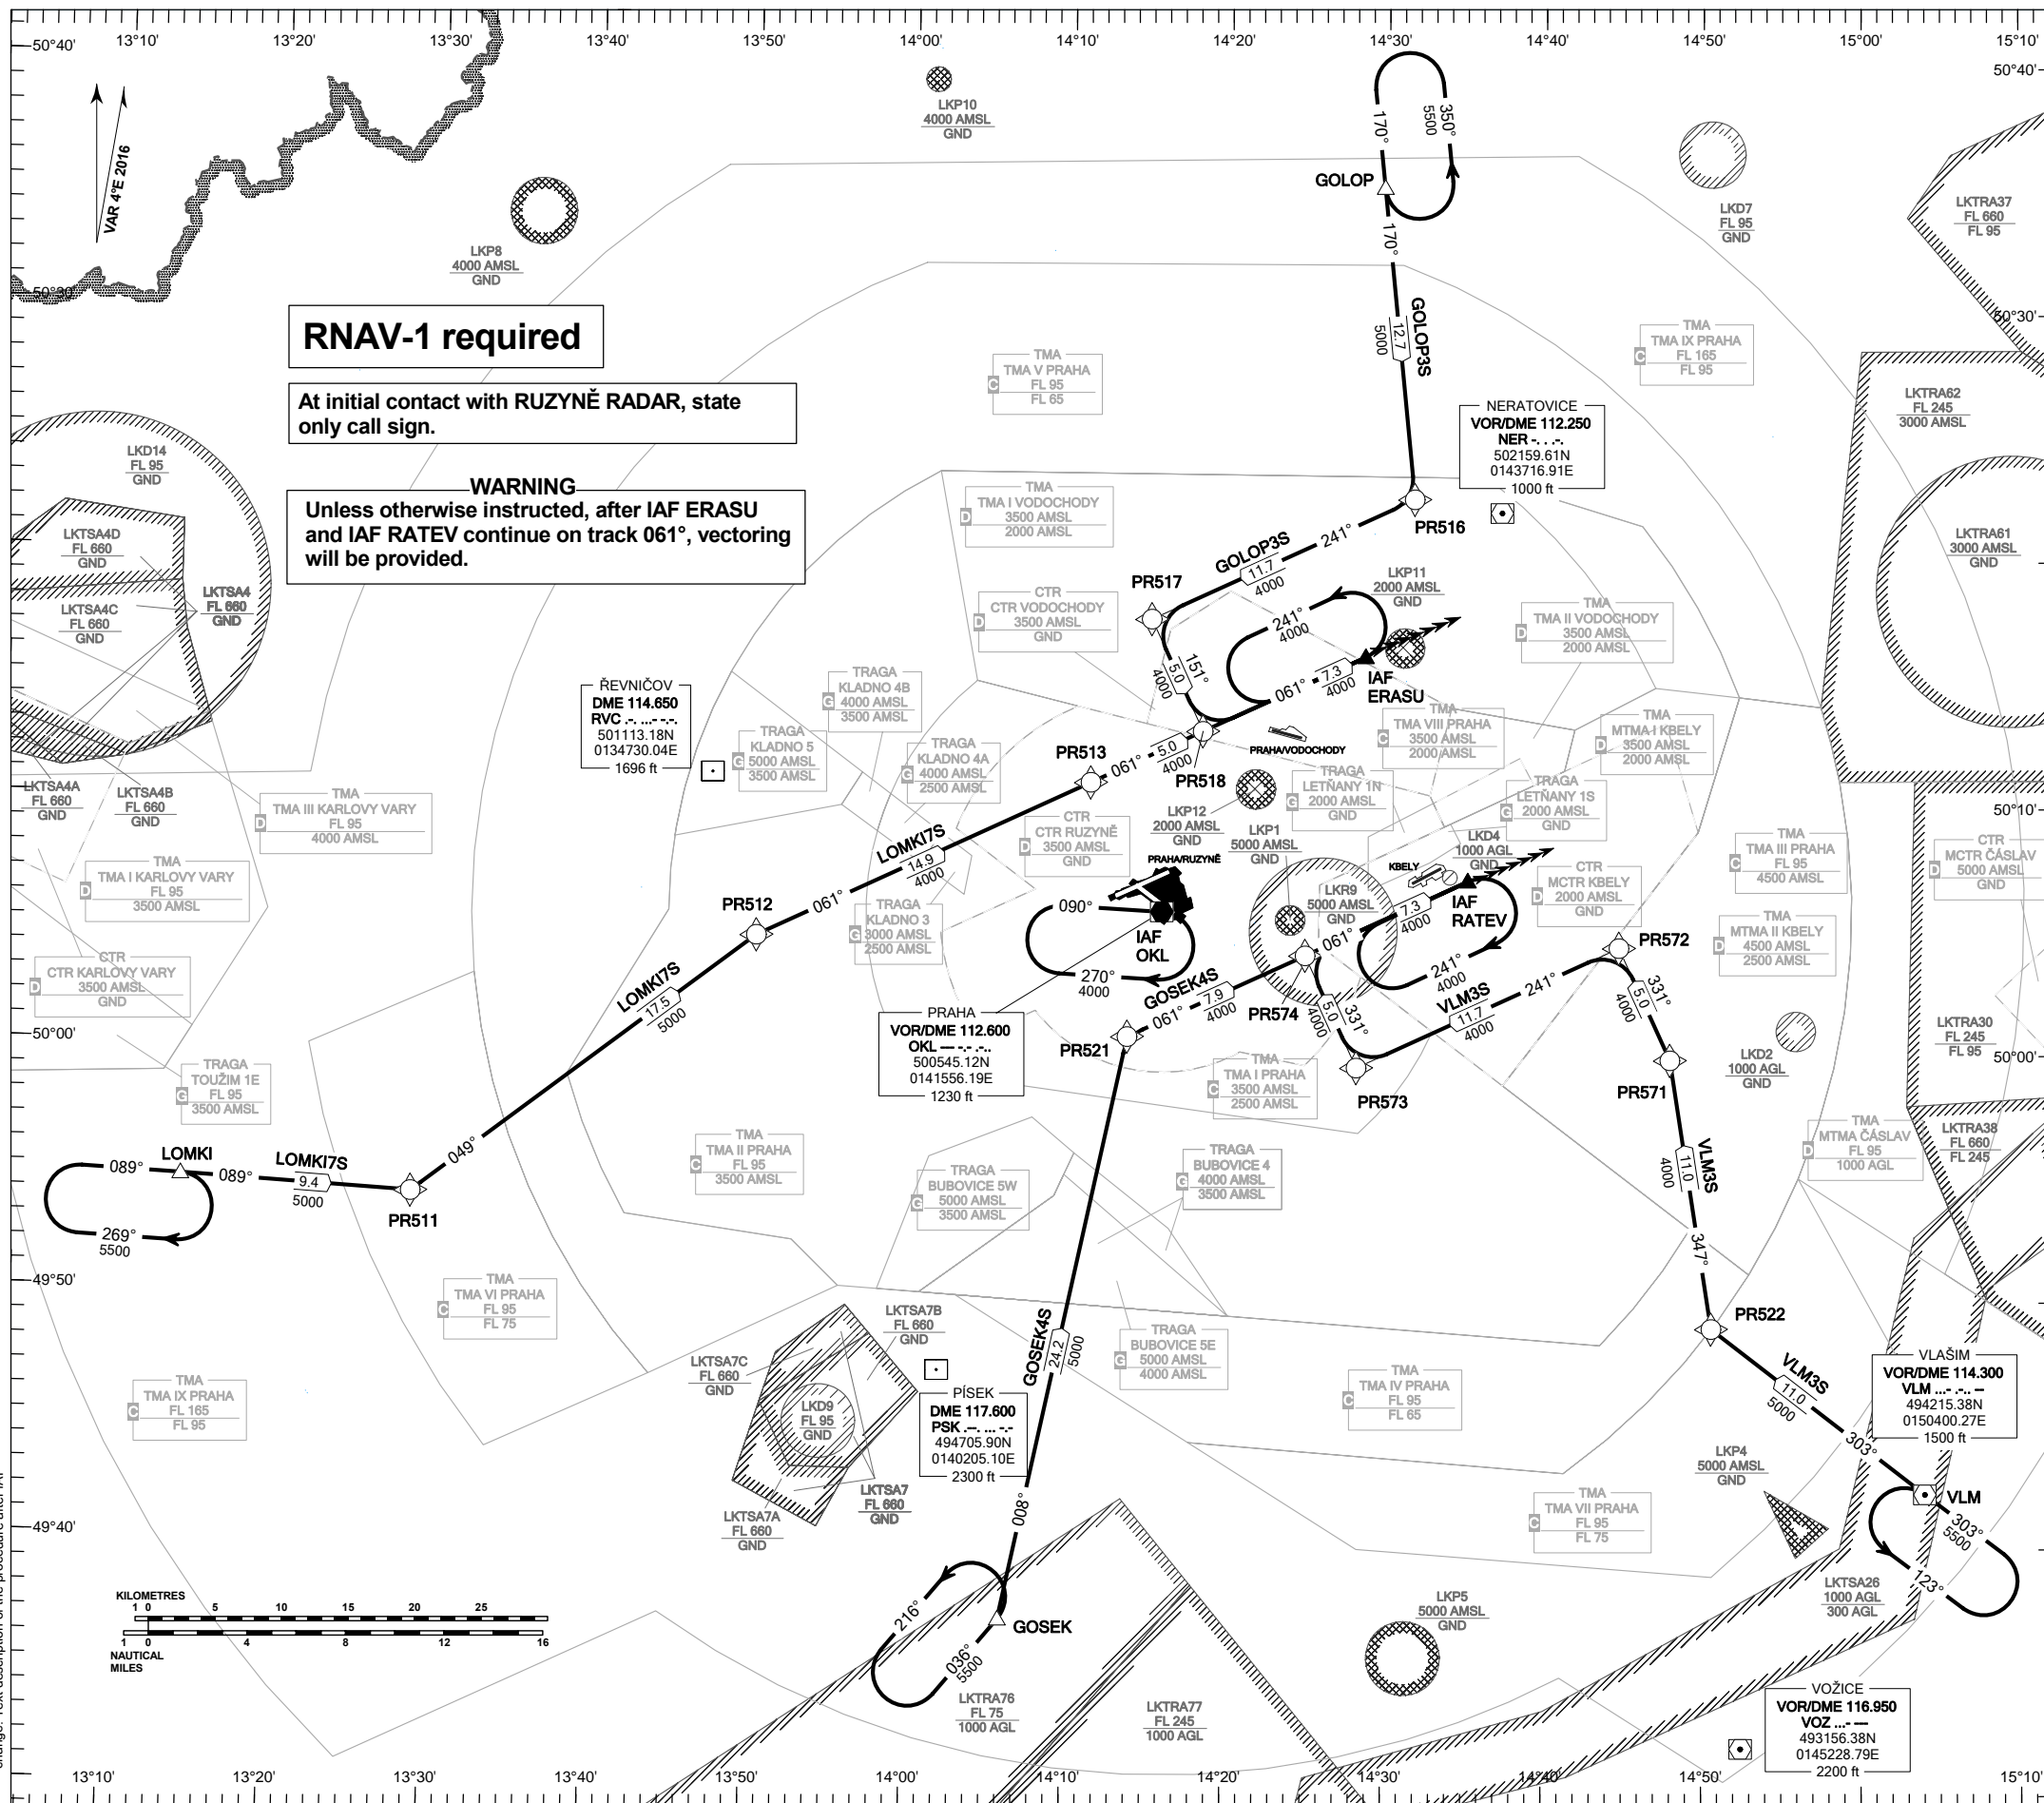

RNAV STANDARD ARRIVAL CHART - INSTRUMENT (STAR) - ICAO

PRAHA/RUZYŇĚ RNAV STAR RWY 24

PRAHA APPROACH / RADAR	120.530
RUZYŇĚ APPROACH / RADAR	127.580
RUZYŇĚ RADAR / INFORMATION	119.010
SUPPLEMENTARY FREQ APP	118.310
RUZYŇĚ DELIVERY	136.080
RUZYŇĚ TOWER	120.060
SUPPLEMENTARY FREQ TWR	134.560
RUZYŇĚ GROUND	118.110
RUZYŇĚ ATIS	121.910
EMERGENCY FREQ	122.160
	121.500

BEARINGS, TRACKS AND RADIALS ARE MAGNETIC
ALTITUDES AND ELEVATIONS ARE IN FEET
DISTANCES ARE IN NM

Speed restriction see AIP AD 2-LKPR-30, 2.22.4.2.1

change: Text description of the procedure after IAF