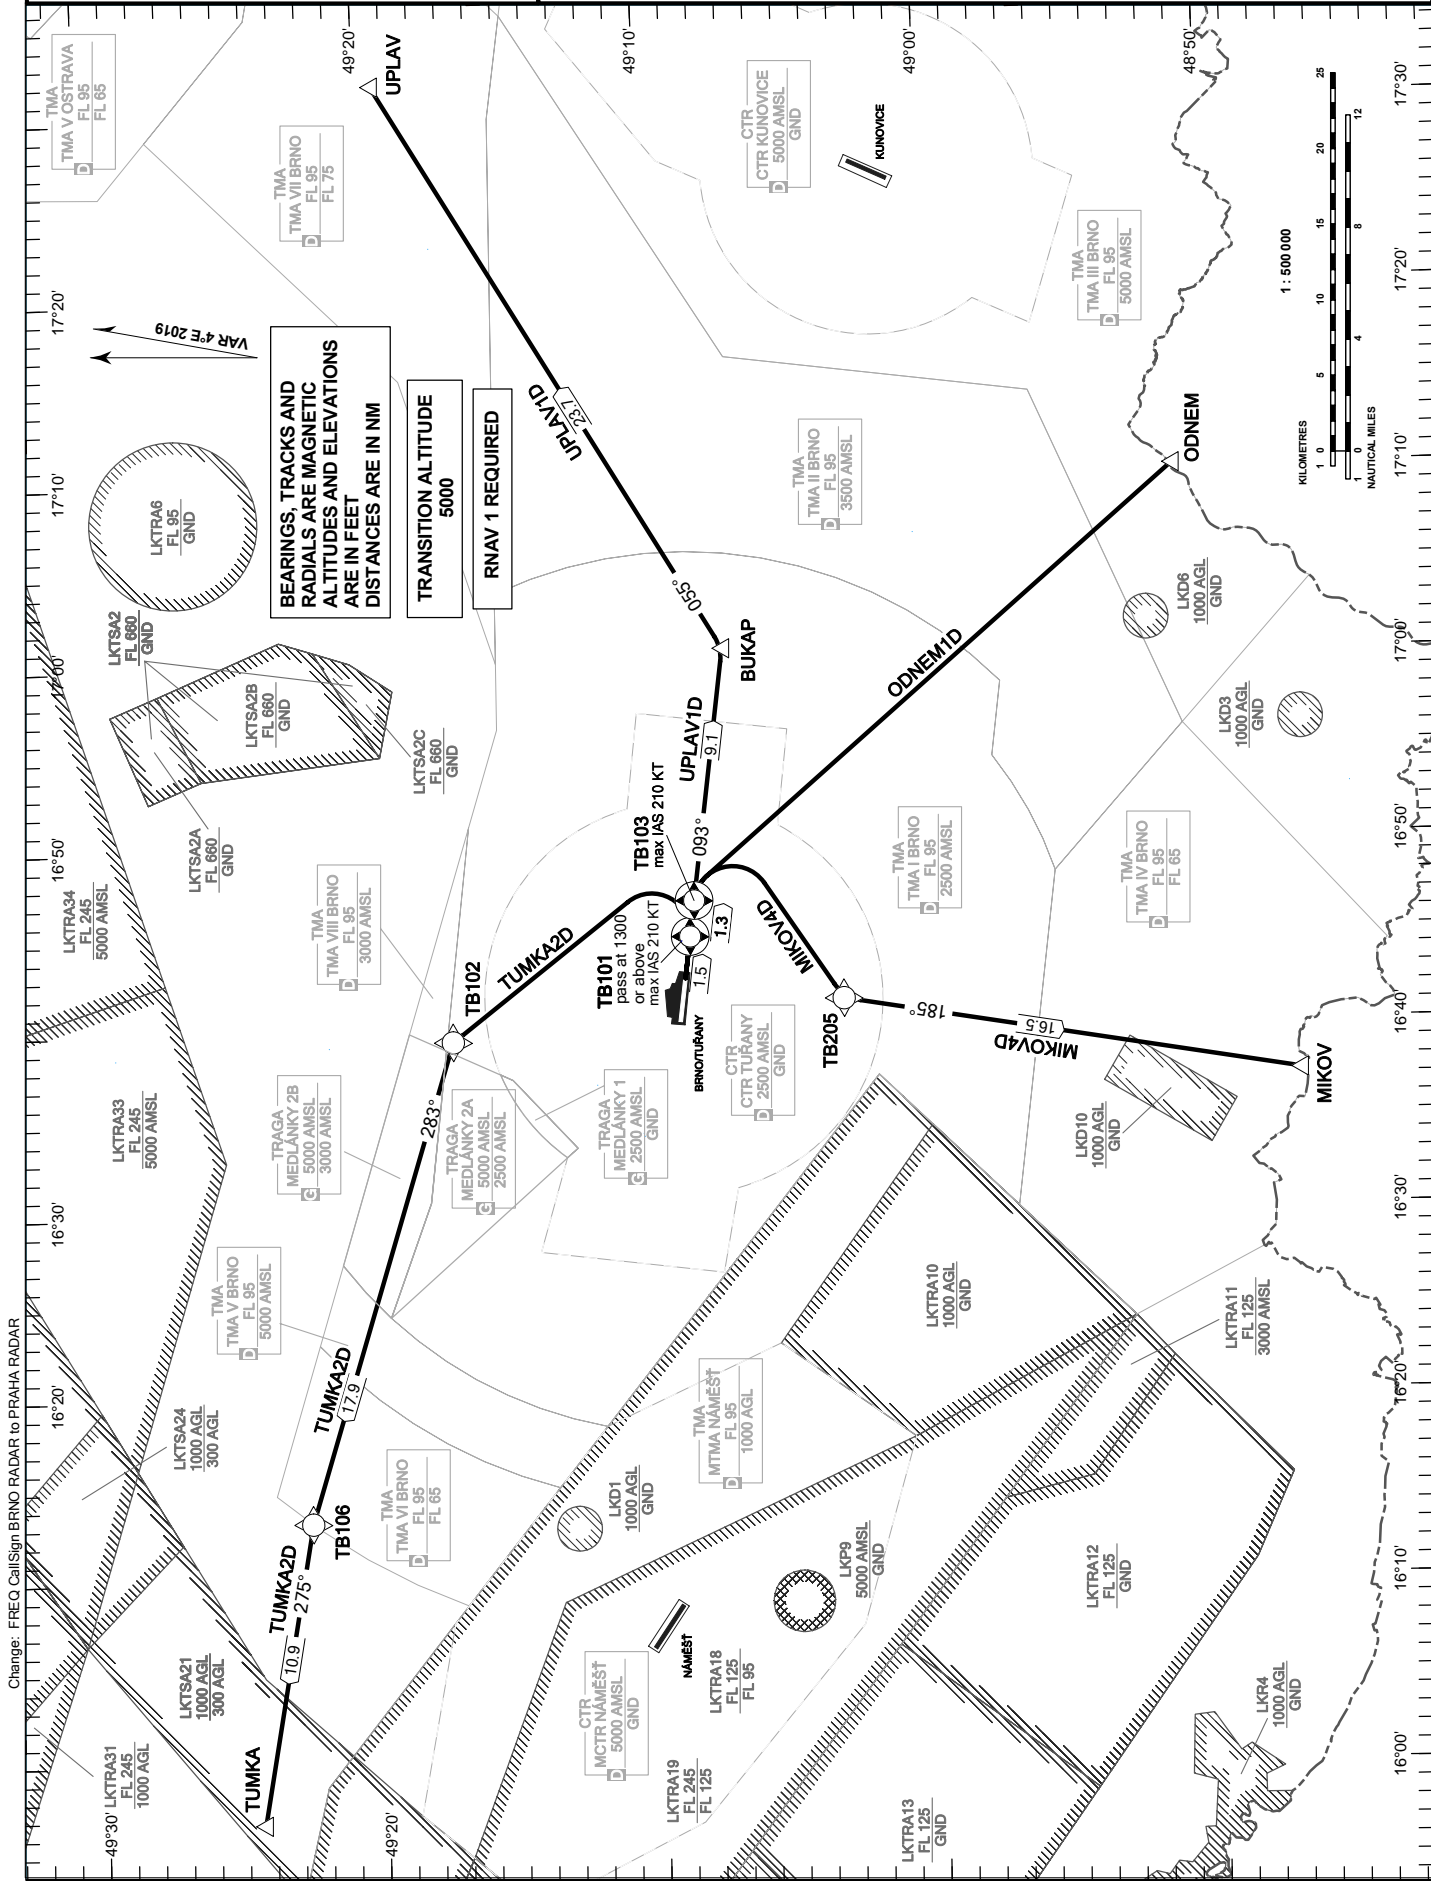

**RNAV STANDARD
DEPARTURE CHART
INSTRUMENT (SID) - ICAO**

PRAHA RADAR 127.350
TUŘANY TOWER 119.605
TUŘANY GROUND 125.430
TUŘANY ATIS 131.105
EMERGENCY FREQ 121.500

**BRNO/TUŘANY
RWY 09**

Change: FREQ Call Sign BRNO RADAR to PRAHA RADAR