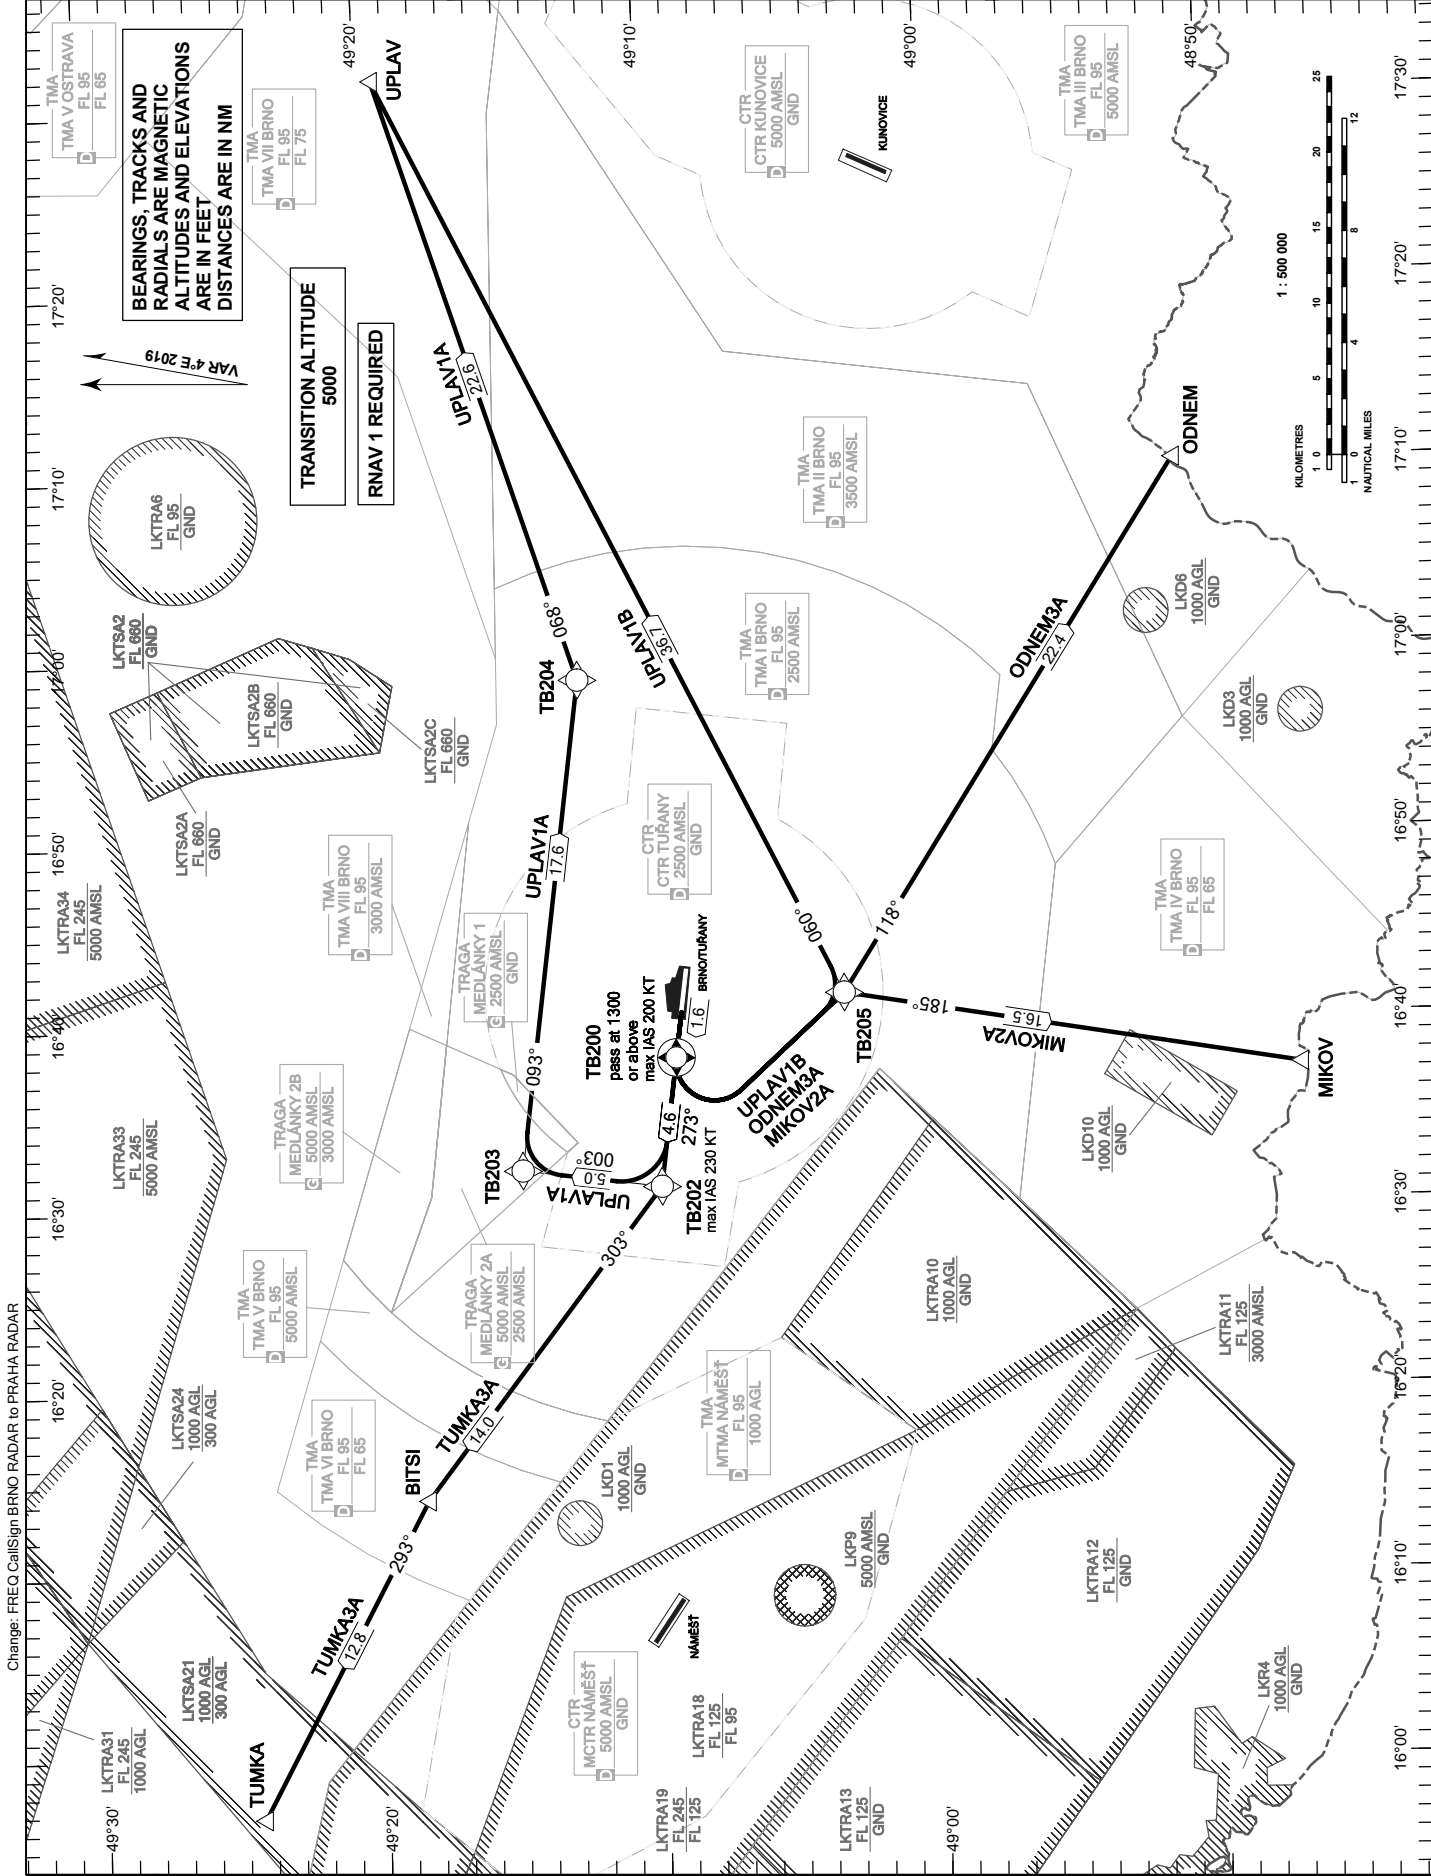

**RNAV STANDARD  
DEPARTURE CHART  
INSTRUMENT (SID) - ICAO**

PRAHA RADAR 127.350  
TUŘANY TOWER 119.605  
TUŘANY GROUND 125.430  
TUŘANY ATIS 131.105  
EMERGENCY FREQ 121.500

**BRNO/TUŘANY  
RWY 27**

Change: FREQ CallSign BRNO RADAR to PRAHA RADAR