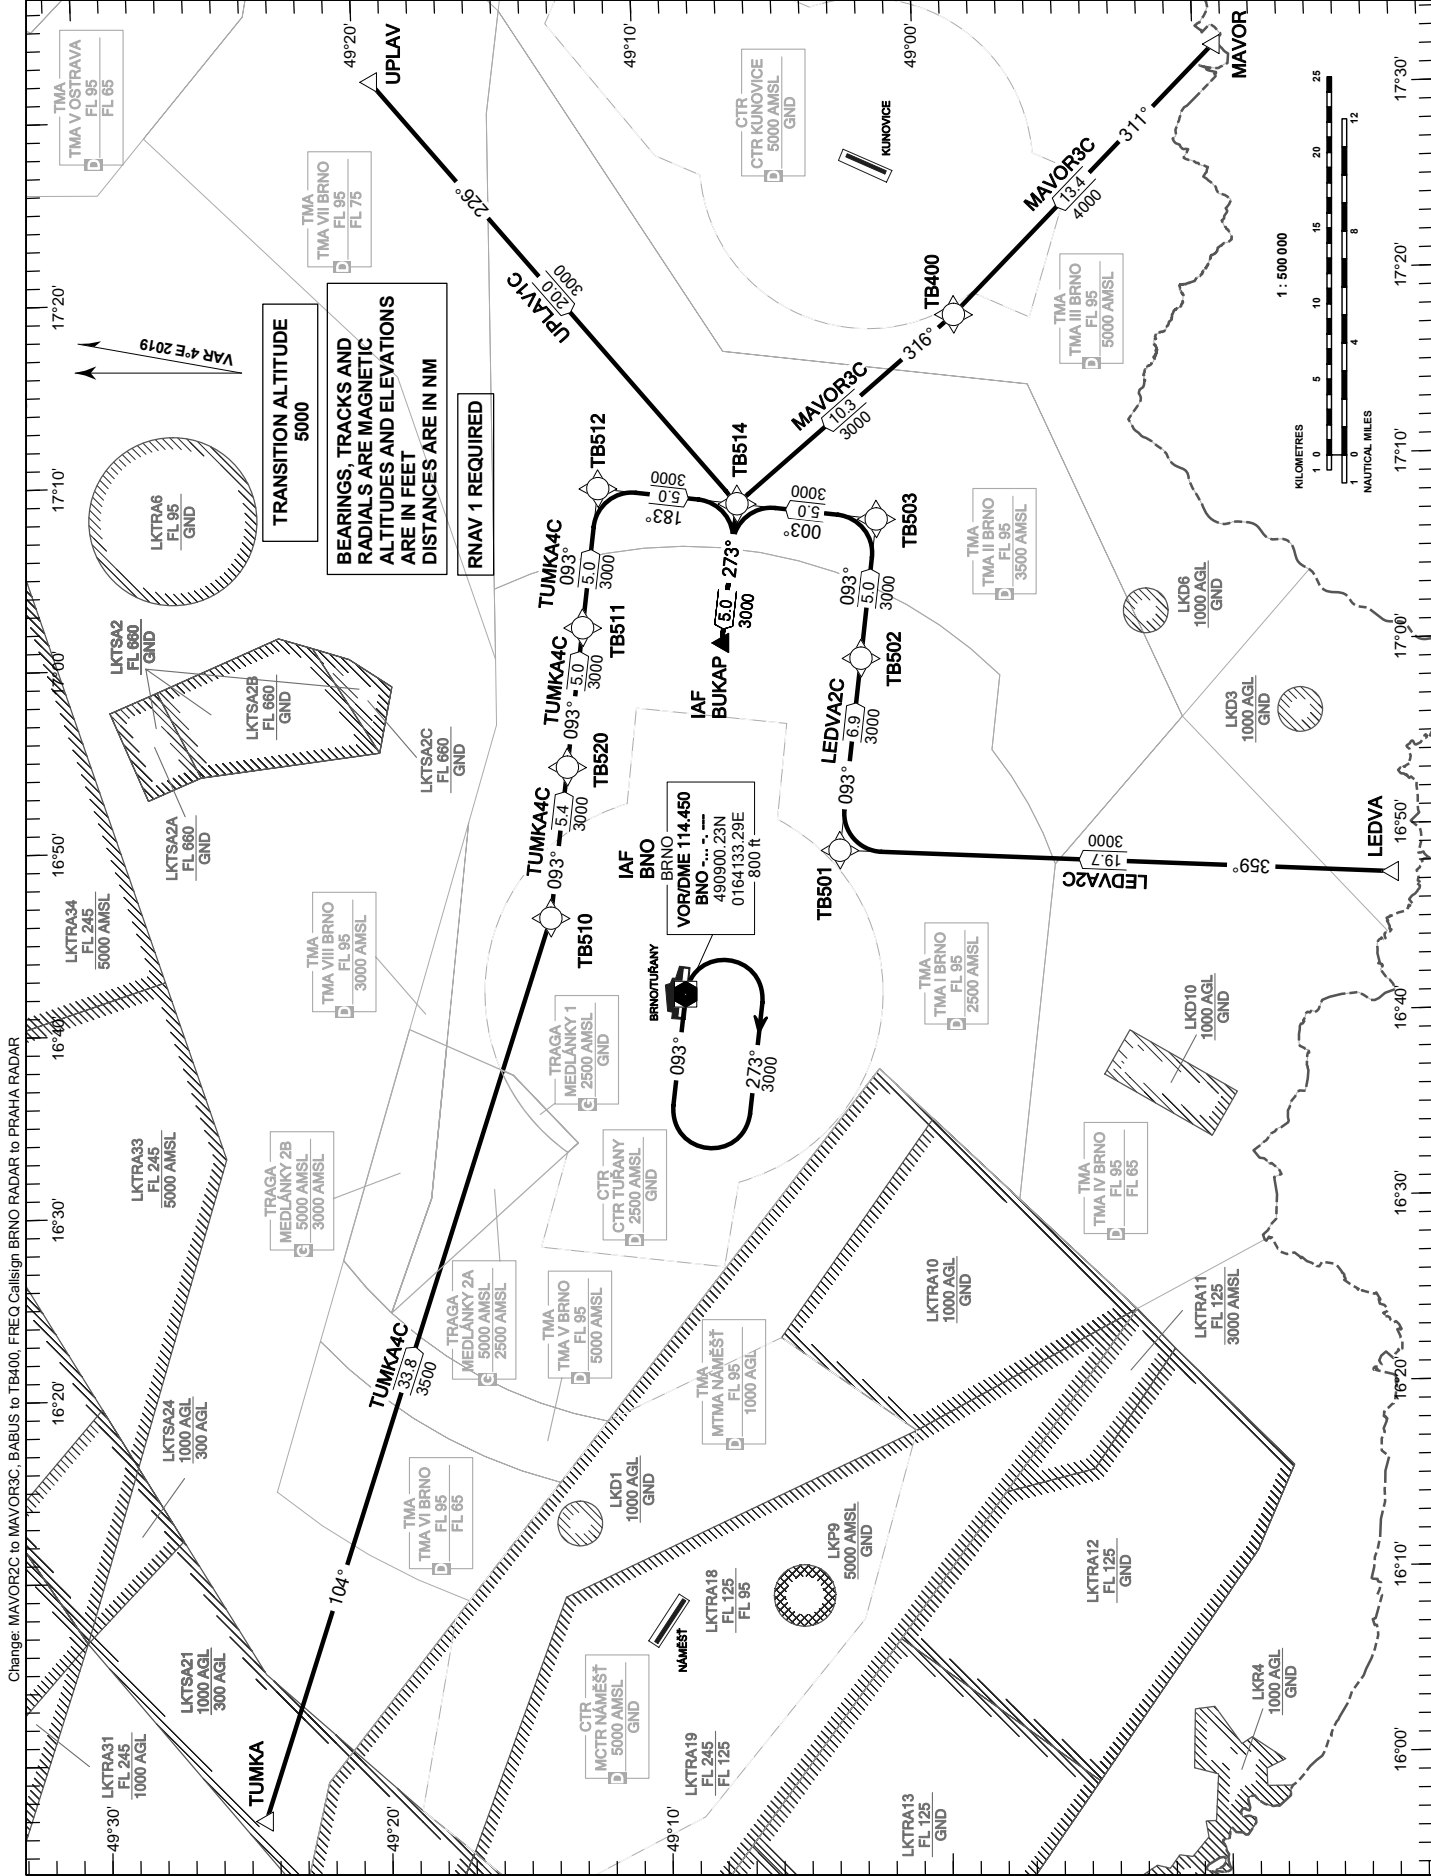

**RNAV STANDARD  
ARRIVAL CHART  
INSTRUMENT (STAR) - ICAO**

PRAHA RADAR	127.350
TUŘANY TOWER	119.605
TUŘANY GROUND	125.430
TUŘANY ATIS	131.105
EMERGENCY FREQ	121.500

**BRNO/TUŘANY  
RWY 27**

Change: MAJOR3C to MAJOR3C, BABUS to TB400, FREQ Call sign BRNO RADAR to PRAHA RADAR