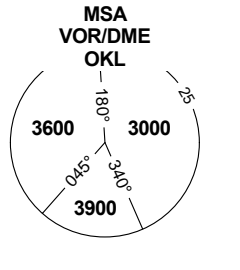

**RNAV STANDARD ARRIVAL CHART - INSTRUMENT  
(STAR) - ICAO**

**PRAHA/RUZYŇĚ  
RNAV STAR RWY 06**

PRAHA APPROACH / RADAR	120.530
RUZYŇĚ APPROACH / RADAR	127.580
RUZYŇĚ RADAR / INFORMATION	119.010
SUPPLEMENTARY FREQ APP	136.080
RUZYŇĚ DELIVERY	120.060
RUZYŇĚ TOWER	134.560
SUPPLEMENTARY FREQ TWR	118.110
RUZYŇĚ GROUND	121.910
RUZYŇĚ ATIS	122.160
EMERGENCY FREQ	121.500

**TRANSITION ALTITUDE  
5000**

**BEARINGS, TRACKS AND RADIALS ARE MAGNETIC  
ALTITUDES AND ELEVATIONS ARE IN FEET  
DISTANCES ARE IN NM**

Speed restriction see AIP AD 2-LKPR-30, 2.22.4.2.1