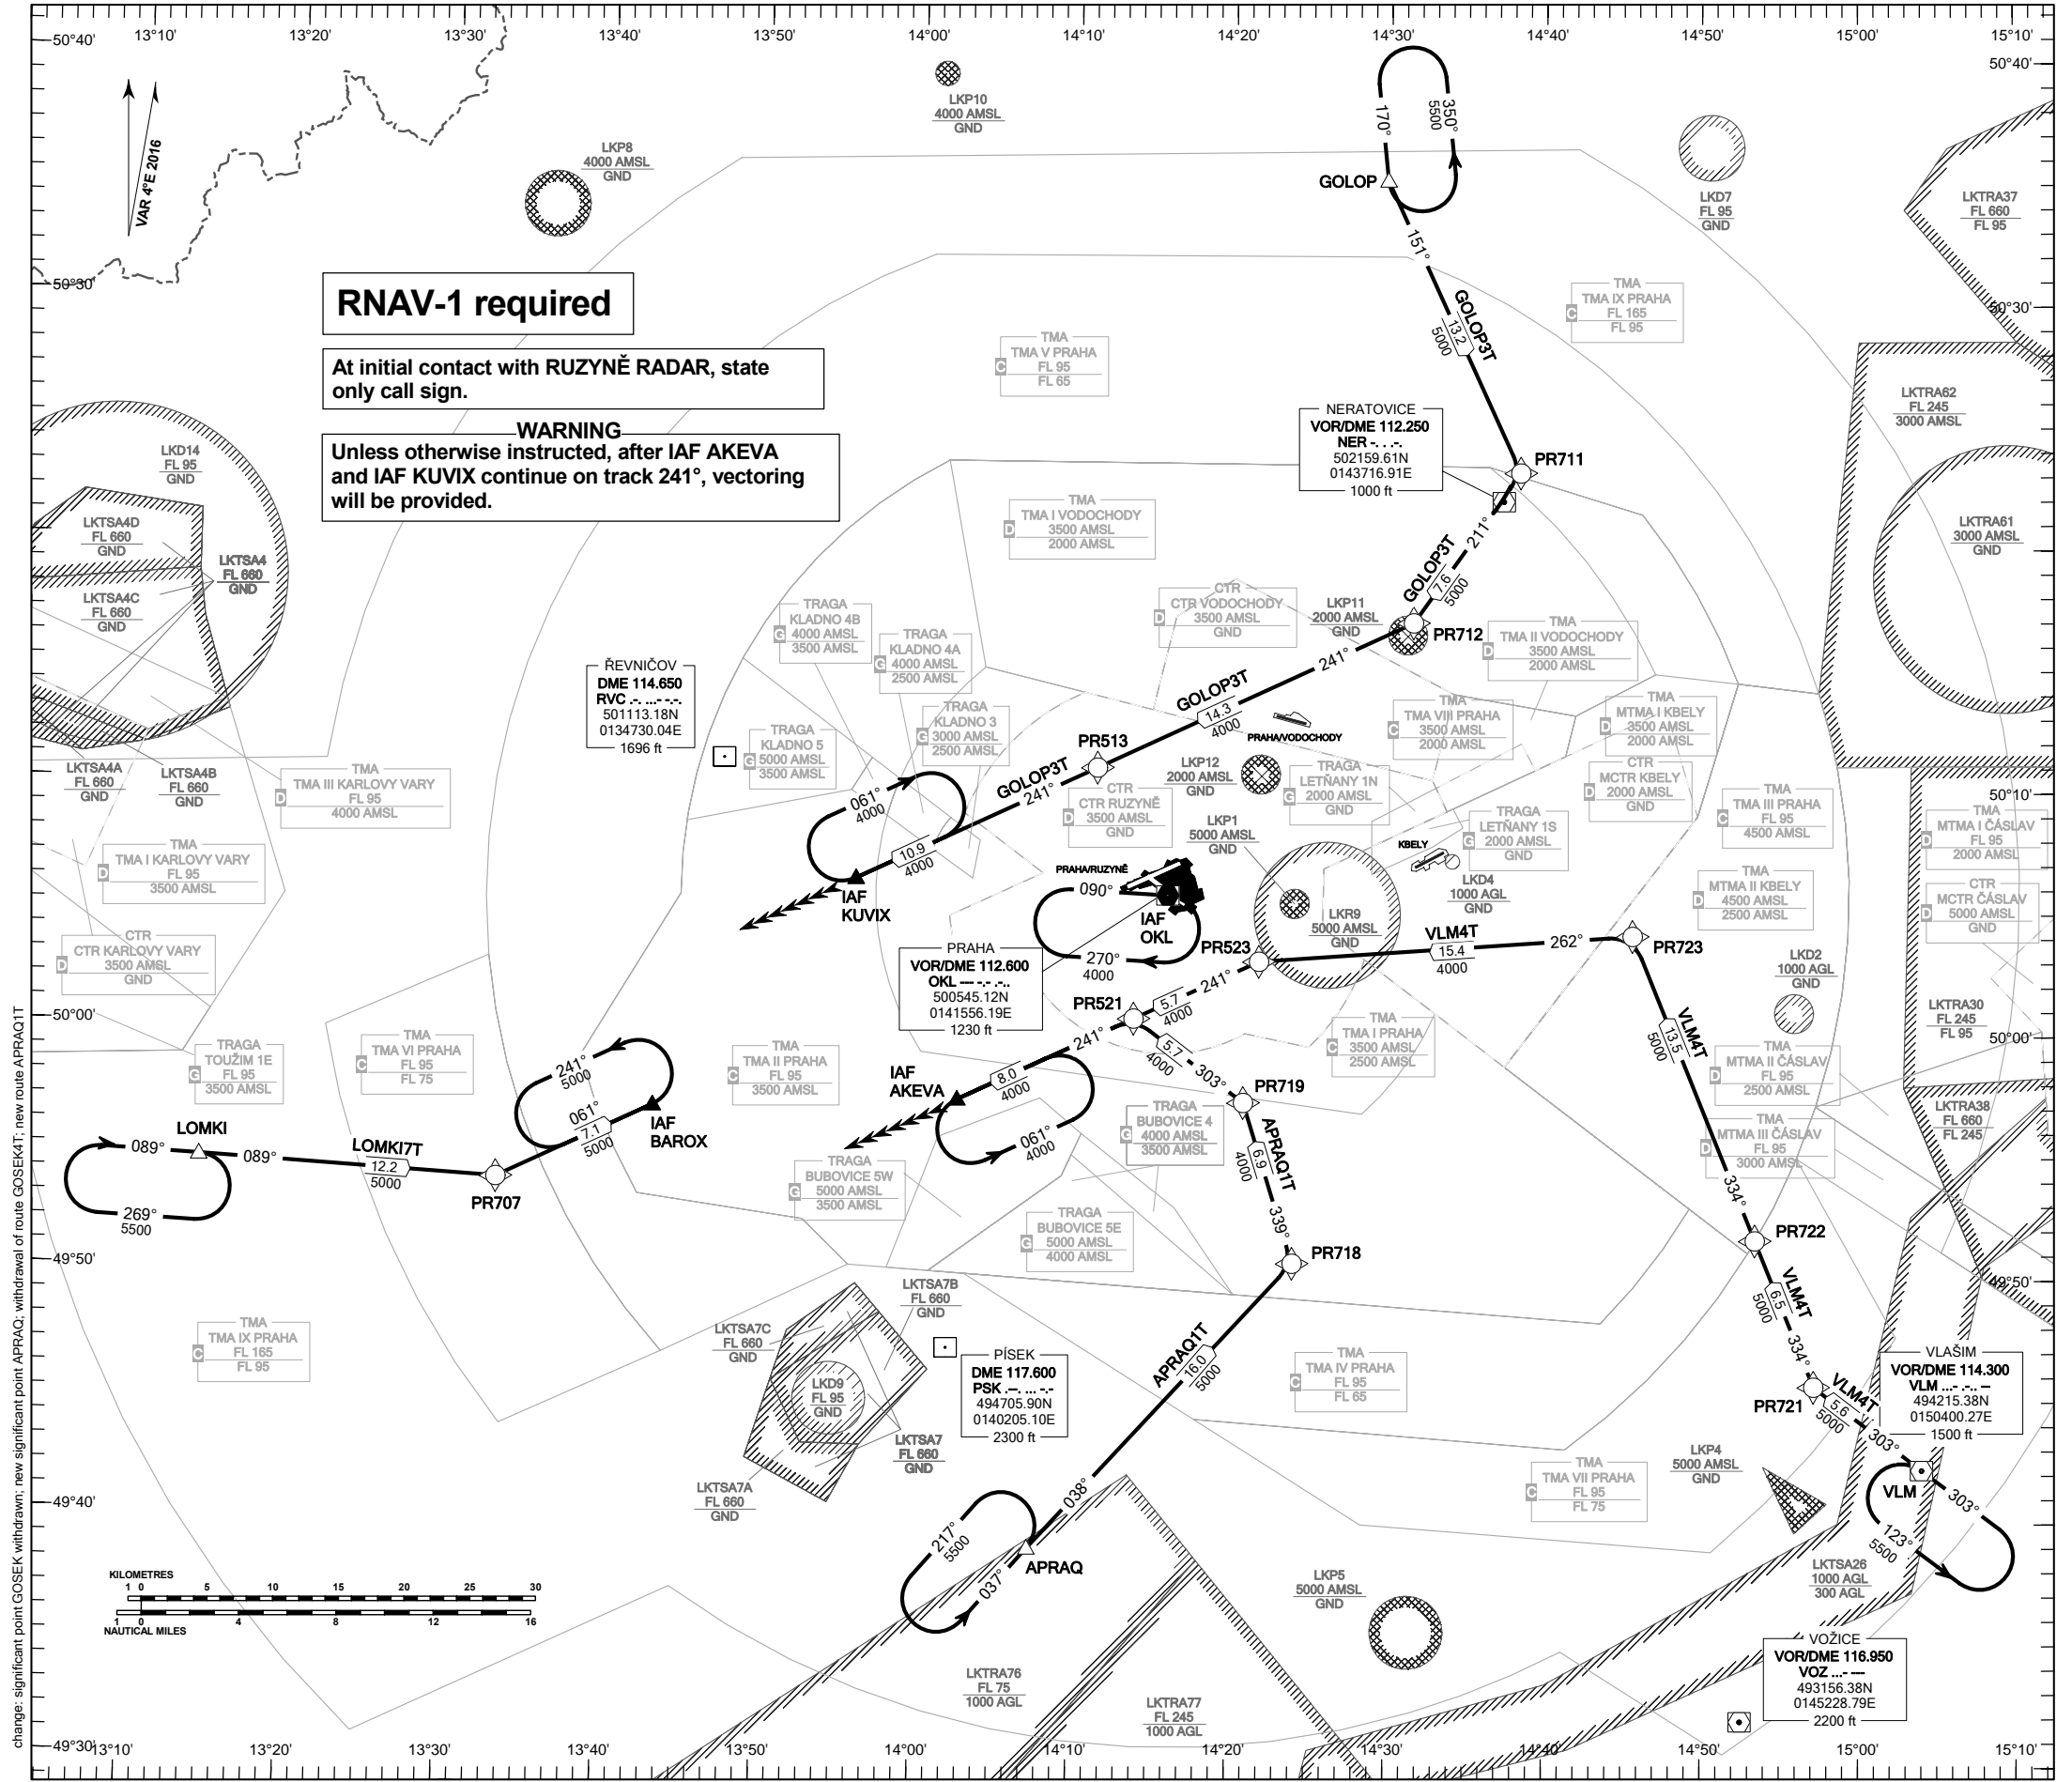

**RNAV STANDARD ARRIVAL CHART - INSTRUMENT  
(STAR) - ICAO**

**PRAHA/RUZYŇĚ  
RNAV STAR RWY 06**

PRAHA APPROACH / RADAR	120.530
RUZYŇĚ APPROACH / RADAR	127.580
RUZYŇĚ RADAR / INFORMATION	119.010
SUPPLEMENTARY FREQ APP	136.080
RUZYŇĚ DELIVERY	120.060
RUZYŇĚ TOWER	134.560
SUPPLEMENTARY FREQ TWR	118.110
RUZYŇĚ GROUND	121.910
RUZYŇĚ ATIS	122.160
EMERGENCY FREQ	121.500

**TRANSITION ALTITUDE  
5000**

**BEARINGS, TRACKS AND RADIALS ARE MAGNETIC  
ALTITUDES AND ELEVATIONS ARE IN FEET  
DISTANCES ARE IN NM**

Speed restriction see AIP AD 2-LKPR-30, 2.22.4.2.1