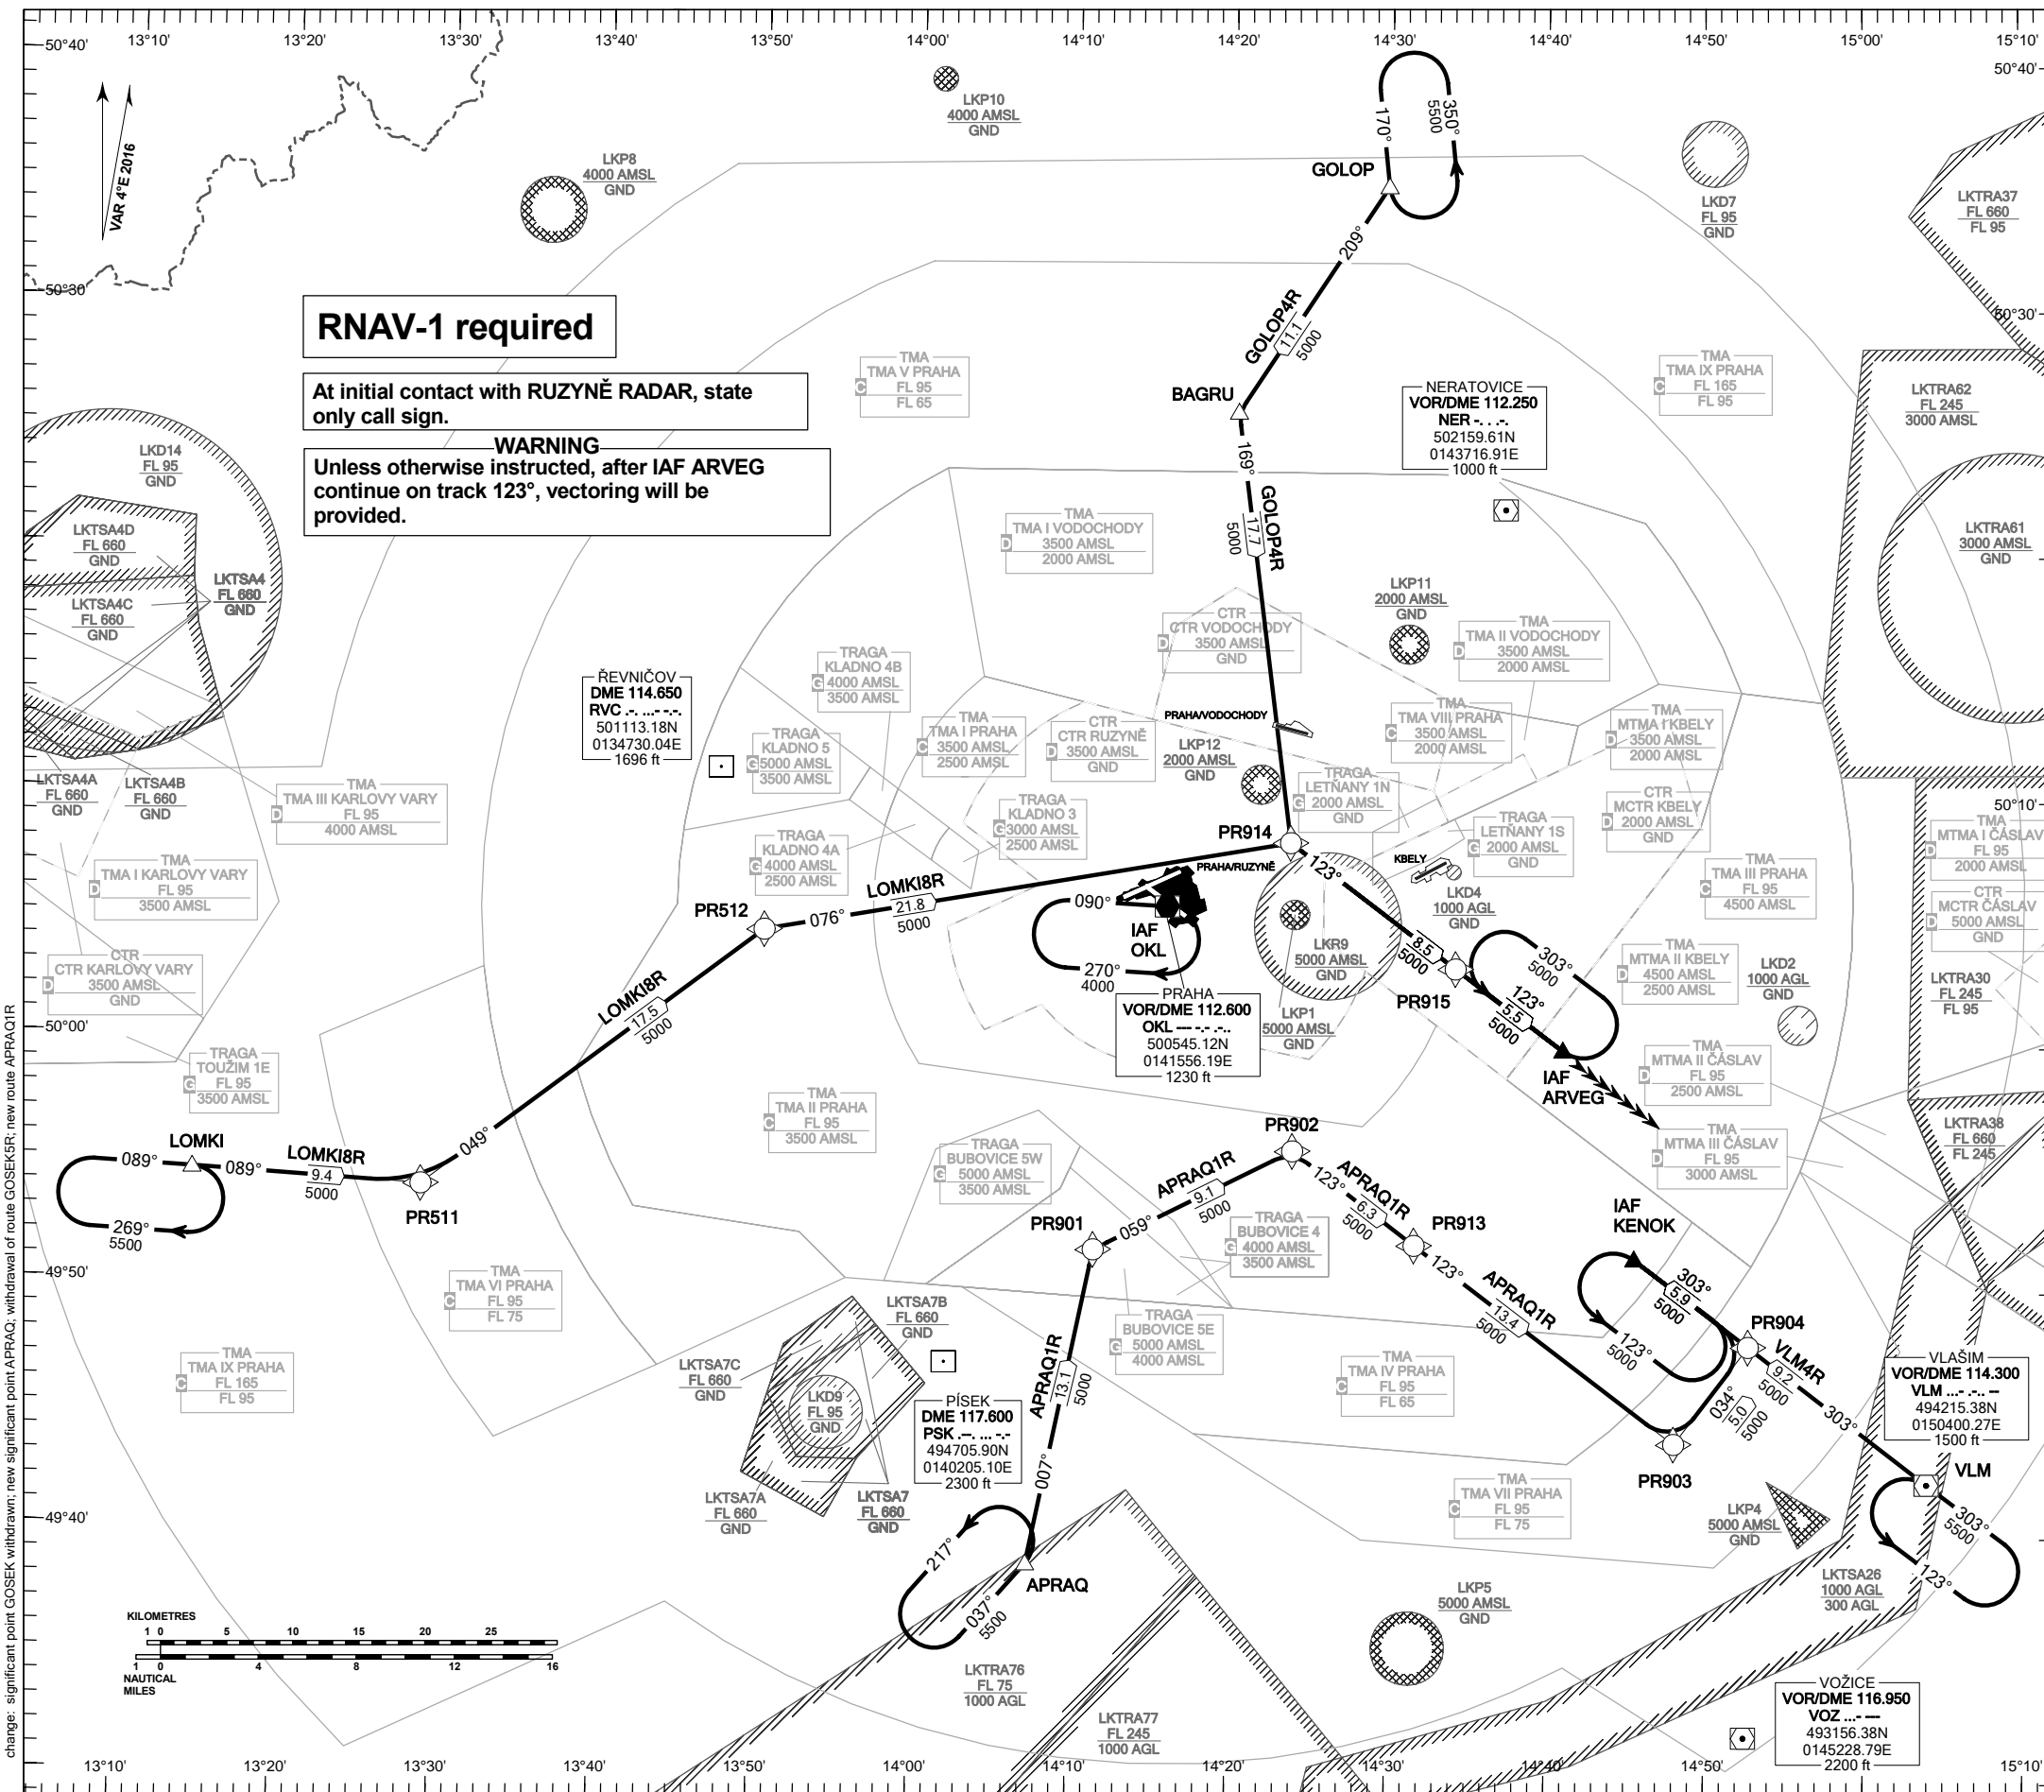

**RNAV STANDARD ARRIVAL CHART - INSTRUMENT
(STAR) - ICAO**

**PRAHA/RUZYŇĚ
RNAV STAR RWY 30**

| | |
|----------------------------|---------|
| PRAHA APPROACH / RADAR | 120.530 |
| RUZYŇĚ APPROACH / RADAR | 127.580 |
| RUZYŇĚ RADAR / INFORMATION | 118.310 |
| SUPPLEMENTARY FREQ APP | 136.080 |
| RUZYŇĚ DELIVERY | 120.060 |
| RUZYŇĚ TOWER | 134.560 |
| SUPPLEMENTARY FREQ TWR | 118.110 |
| RUZYŇĚ GROUND | 121.910 |
| RUZYŇĚ ATIS | 122.160 |
| EMERGENCY FREQ | 121.500 |

Speed restriction see AIP AD 2-LKPR-30, 2.22.4.2.1