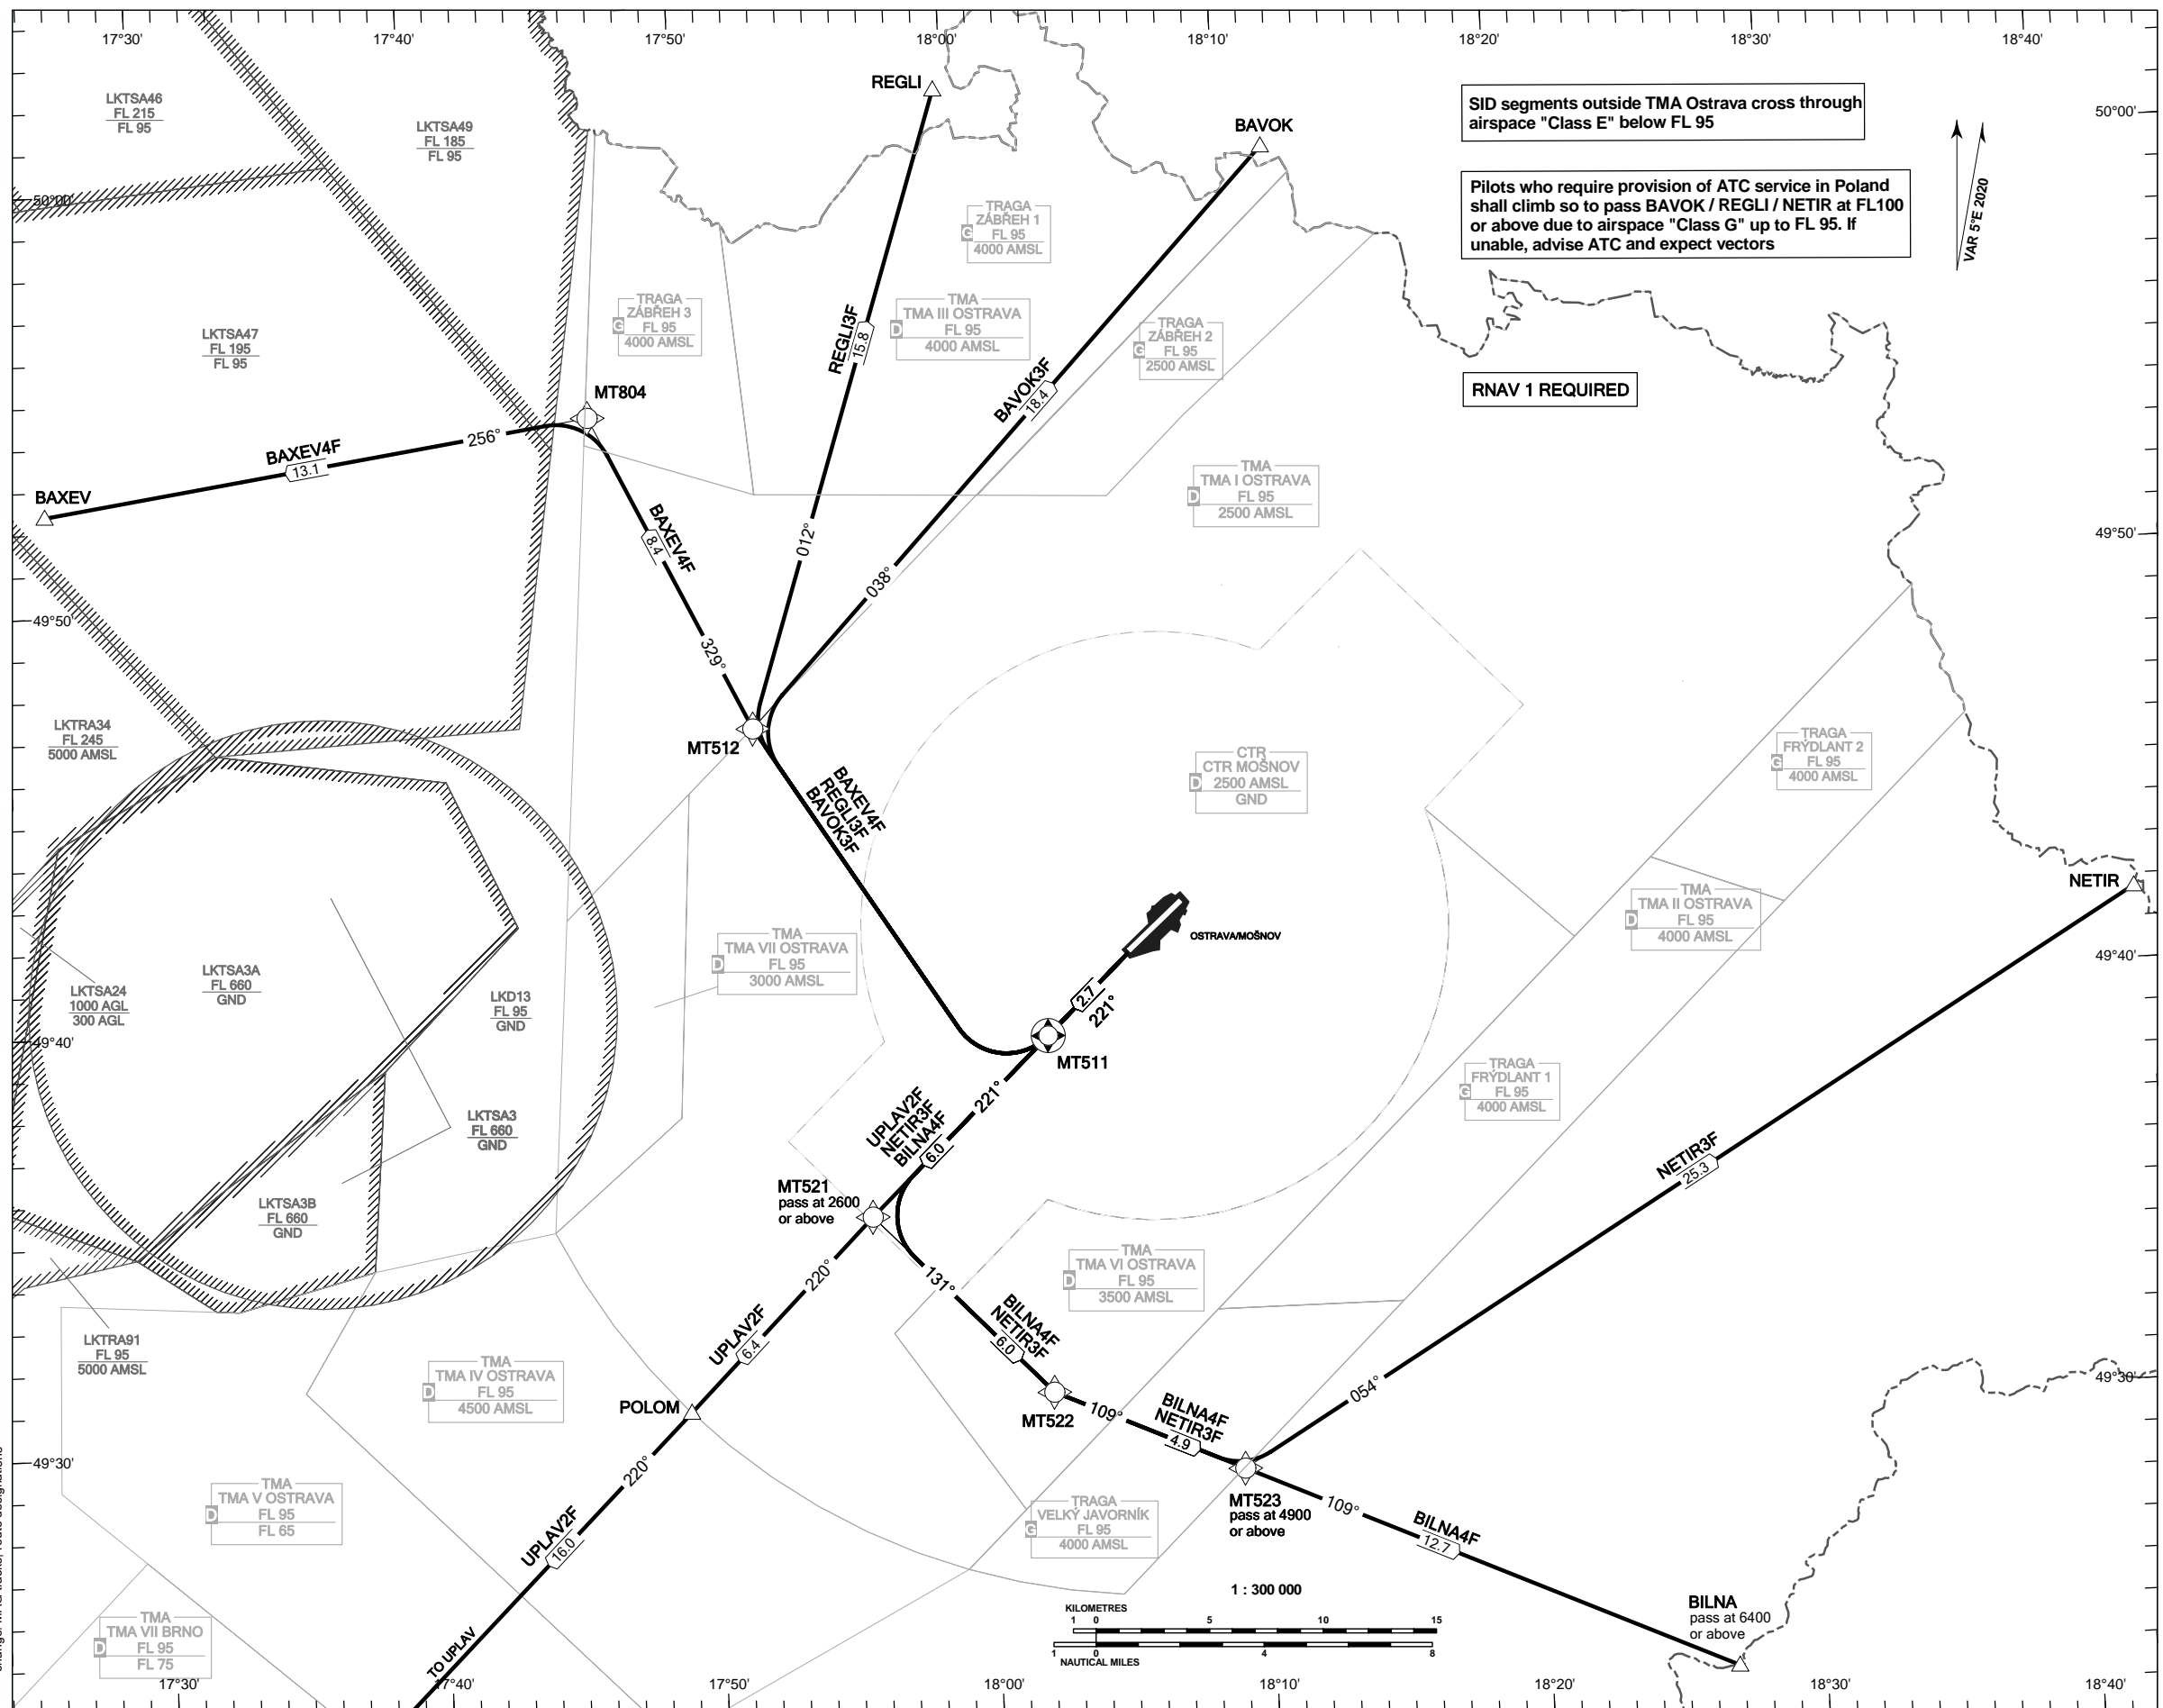

RNAV STANDARD DEPARTURE CHART INSTRUMENT

OSTRAVA/MOŠNOV

(SID) - ICAO

RNAV SID RWY 22

PRAHA RADAR	119.375
MOŠNOV DELIVERY	128.525
MOŠNOV TOWER	120.805
MOŠNOV ATIS	118.055
EMERGENCY FREQ	121.500

BEARINGS, TRACKS AND RADIALS ARE MAGNETIC  
ALTITUDES AND ELEVATIONS ARE IN FEET  
DISTANCES ARE IN NM

TRANSITION ALTITUDE  
5000