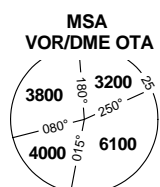

RNAV STANDARD DEPARTURE CHART INSTRUMENT

OSTRAVA/MOŠNOV

(SID) - ICAO

RNAV SID RWY 22

PRAHA RADAR	119.375
MOŠNOV DELIVERY	128.525
MOŠNOV TOWER	120.805
MOŠNOV ATIS	118.055
EMERGENCY FREQ	121.500

BEARINGS, TRACKS AND RADIALS ARE MAGNETIC  
ALTITUDES AND ELEVATIONS ARE IN FEET  
DISTANCES ARE IN NM