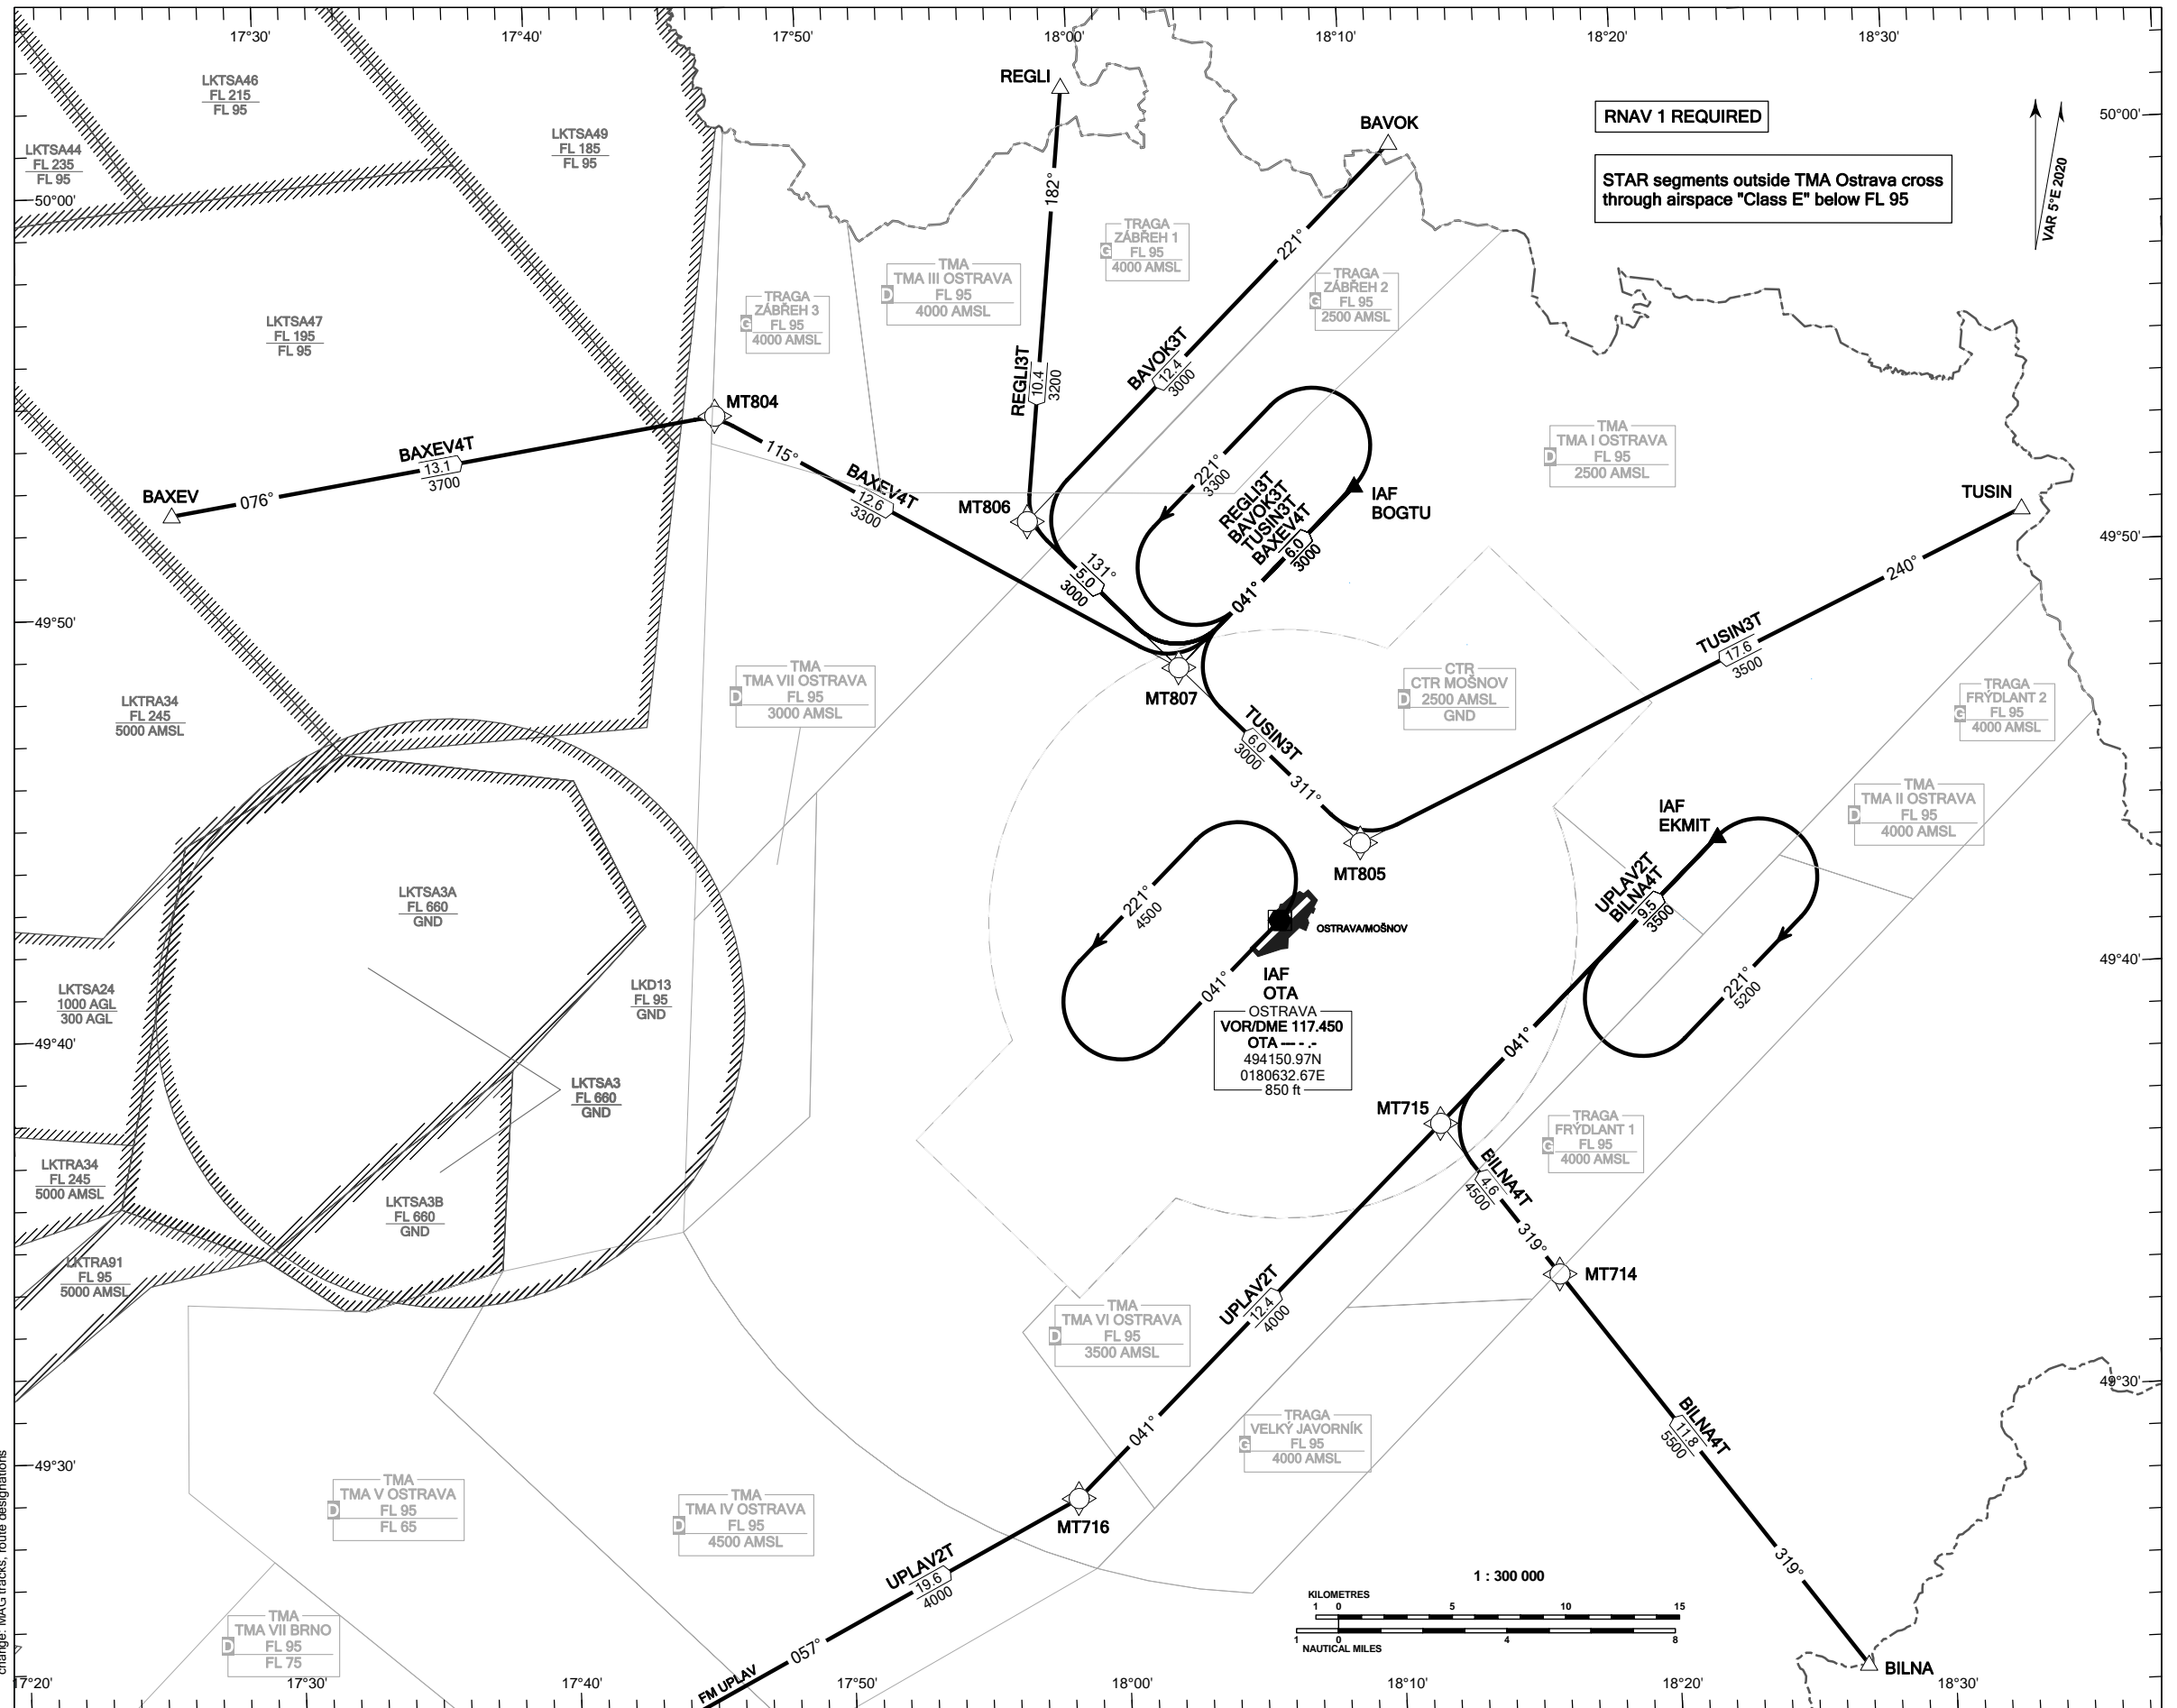

RNAV STANDARD ARRIVAL CHART INSTRUMENT
(STAR) - ICAO

OSTRAVA/MOŠNOV
RNAV STAR RWY 22

PRAHA RADAR	119.375
MOSNOV DELIVERY	128.525
MOSNOV TOWER	120.805
MOSNOV ATIS	118.055
EMERGENCY FREQ	121.500

BEARINGS, TRACKS AND RADIALS ARE MAGNETIC
ALTITUDES AND ELEVATIONS ARE IN FEET
DISTANCES ARE IN NM

TRANSITION ALTITUDE
5000