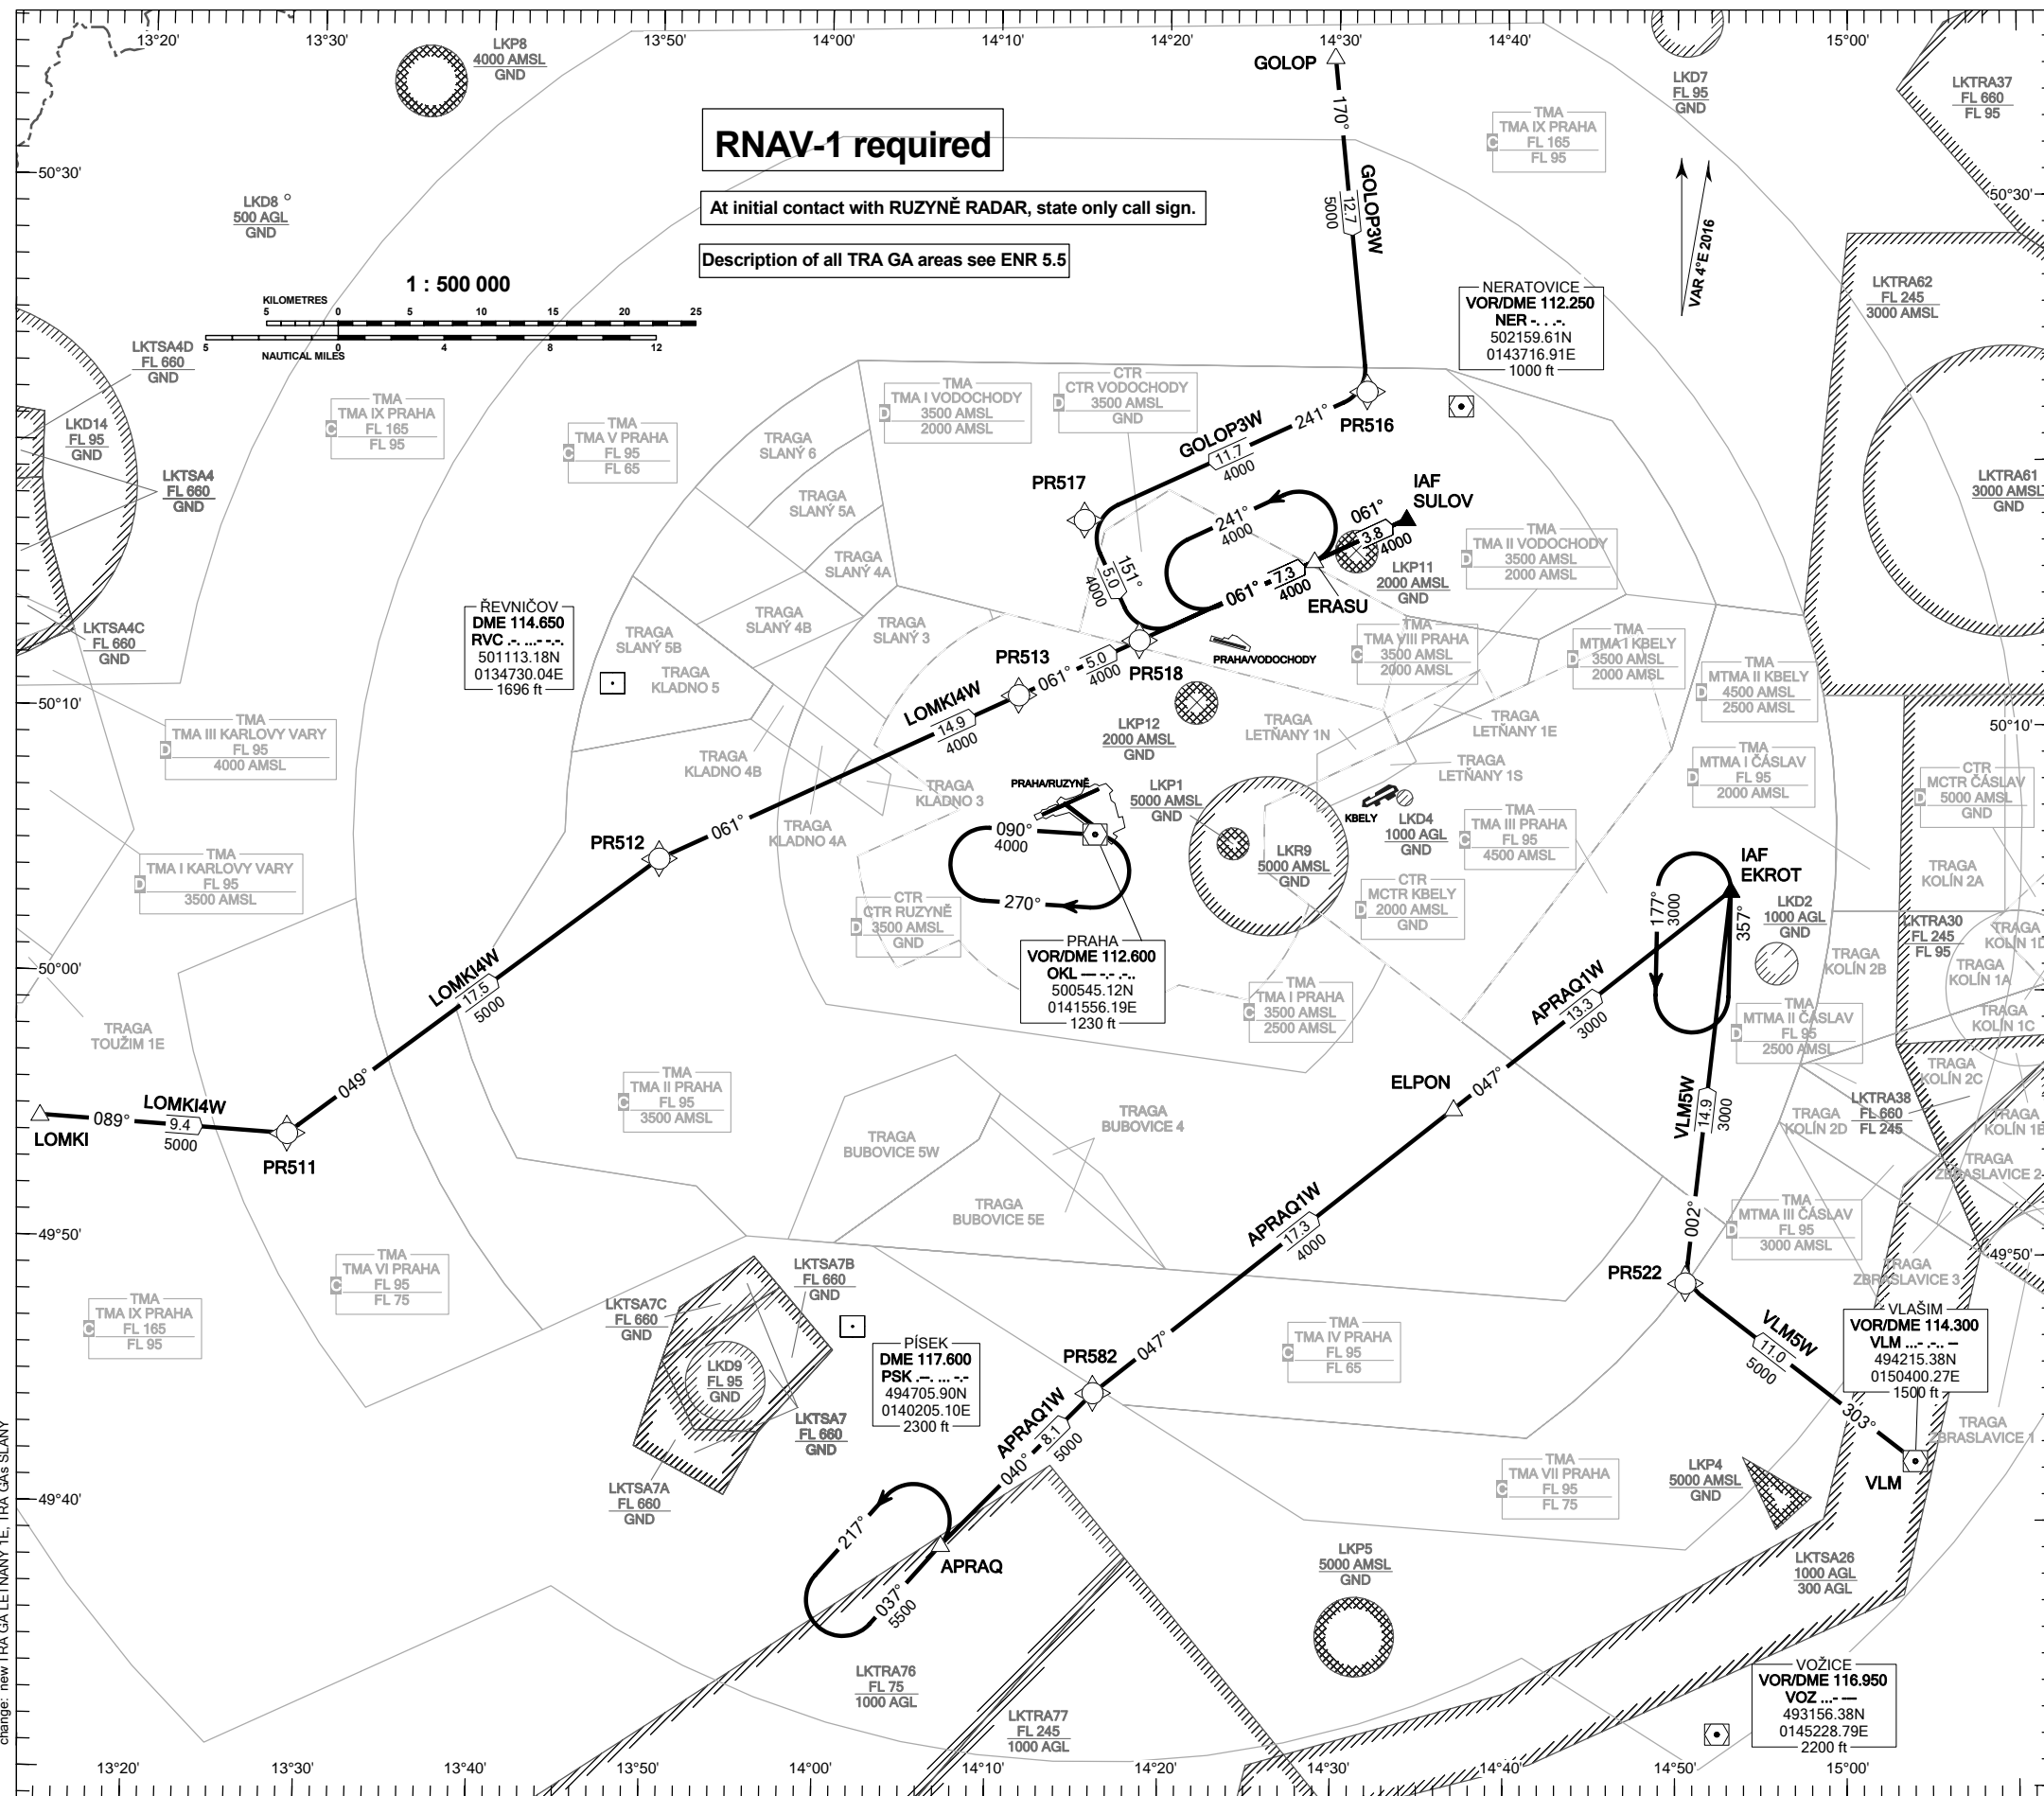

**RNAV STANDARD ARRIVAL CHART - INSTRUMENT  
(STAR) - ICAO**

**KBELY  
RNAV STAR RWY 24**

KBELY APPROACH / RADAR	124.680
	291.050 (reserve)
KBELY TOWER	120.880
	134.730 (reserve)
KBELY PRECISION	126.760
	123.300 (reserve)
	315.000 (reserve)

BEARINGS, TRACKS AND RADIALS ARE MAGNETIC  
ALTITUDES AND ELEVATIONS ARE IN FEET  
DISTANCES ARE IN NM